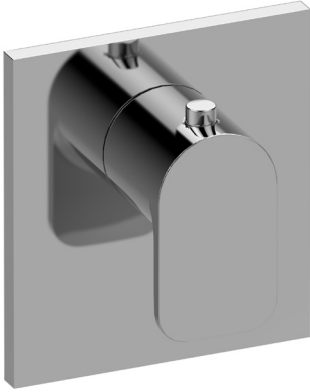

BATHROOM  
SOLID Trim Plate with Handle  
**G-7040-LM42S\_\*\*-T**

---

**GRAFF®**

# G-7040-LM42S-\*\*-T

Sento Collection

SOLID Trim Plate with Handle

## Product Features

- Single metal lever handle
- Decorative trim plate
- Use with G-7005 pressure balancing rough valve for shower-only configurations