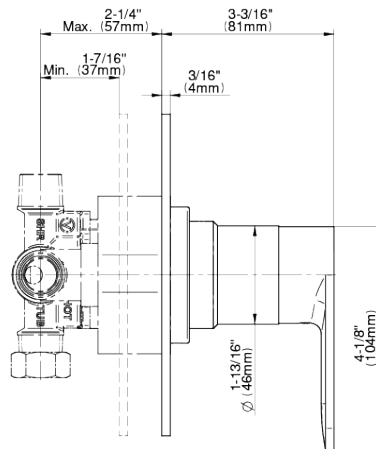

* Special order finish - call for availability