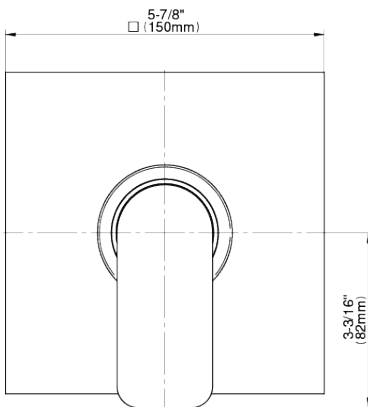

* Special order finish - call for availability