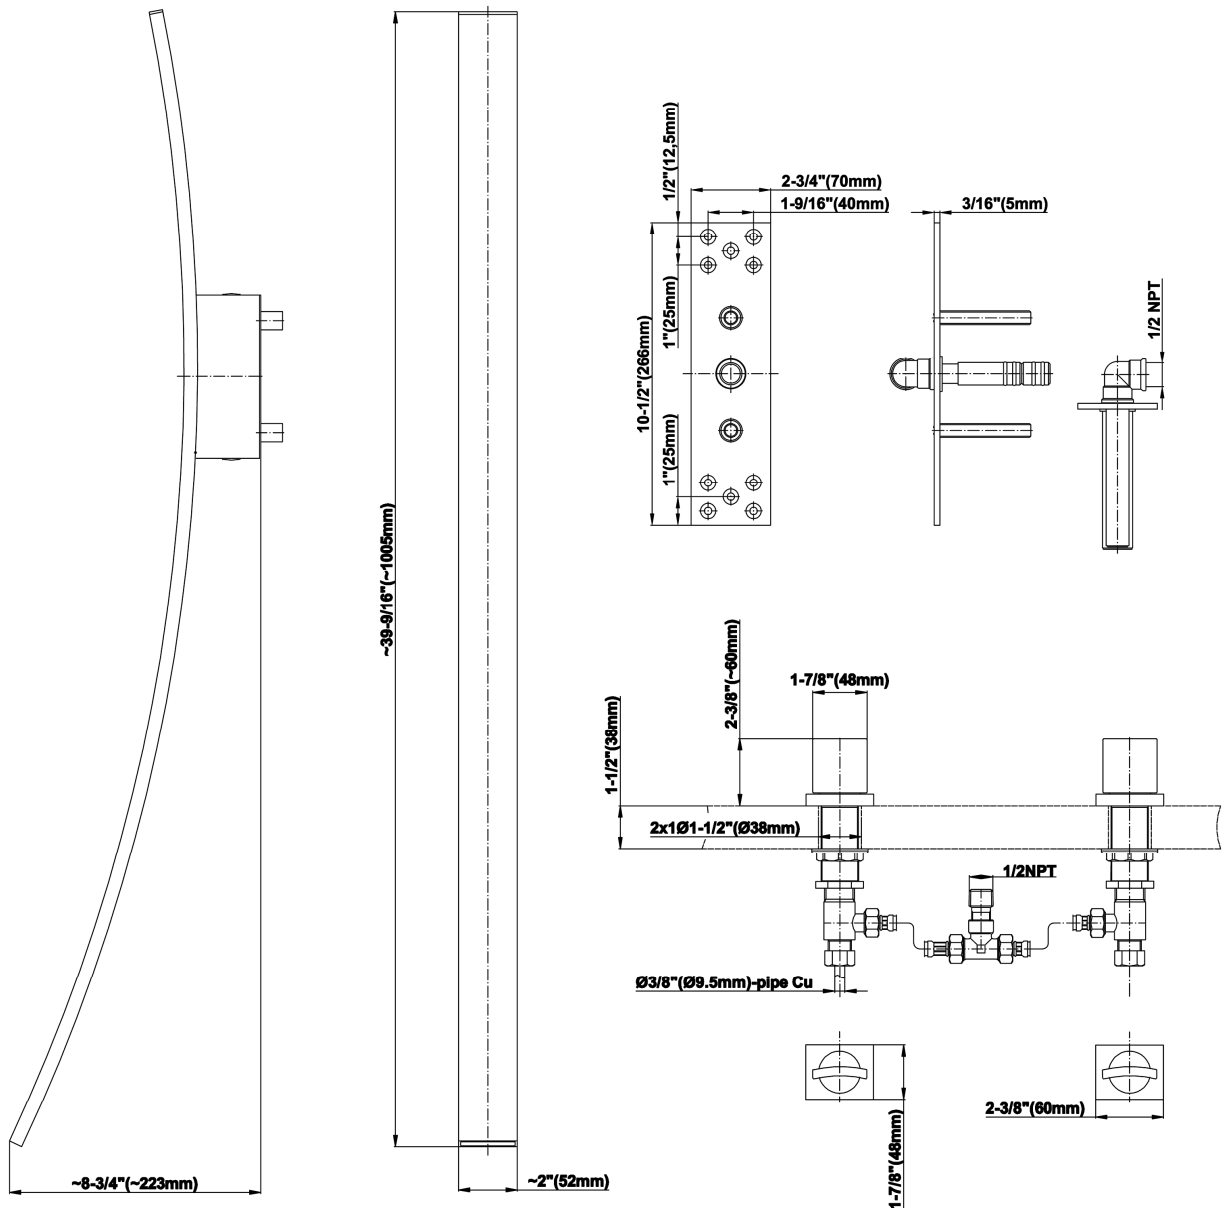

BATHROOM
Luna Wall-Mounted
Lavatory/Vessel Filler w/Deck-
Mounted Handles
G-6000-C14

GRAFF®

G-6000-C14

Luna Collection
Wall-Mounted Lavatory/Vessel Faucet
with Deck-Mounted Handles

GRAFF[®]
cutting edge design

Product Features

- Wall-mounted spout
- Deck-mounted handles
- Aerated Flow ~2.2 gpm @ 60 psi
- 8-3/4" spout projection
- Requires rough G-1070

Available Finishes

- Polished Chrome :
G-6000-C14-PC
- Steelnox[®] :
G-6000-C14-SN

Optional Accessories

- Decorative Trap : G-9970-**
- Drain Assemblies : G-9955-**, G-9958-**, G-9961-**, G-9962-**

Warranty

- Limited lifetime warranty

For complete warranty information go to www.graff-faucets.com/en-nam/warranty