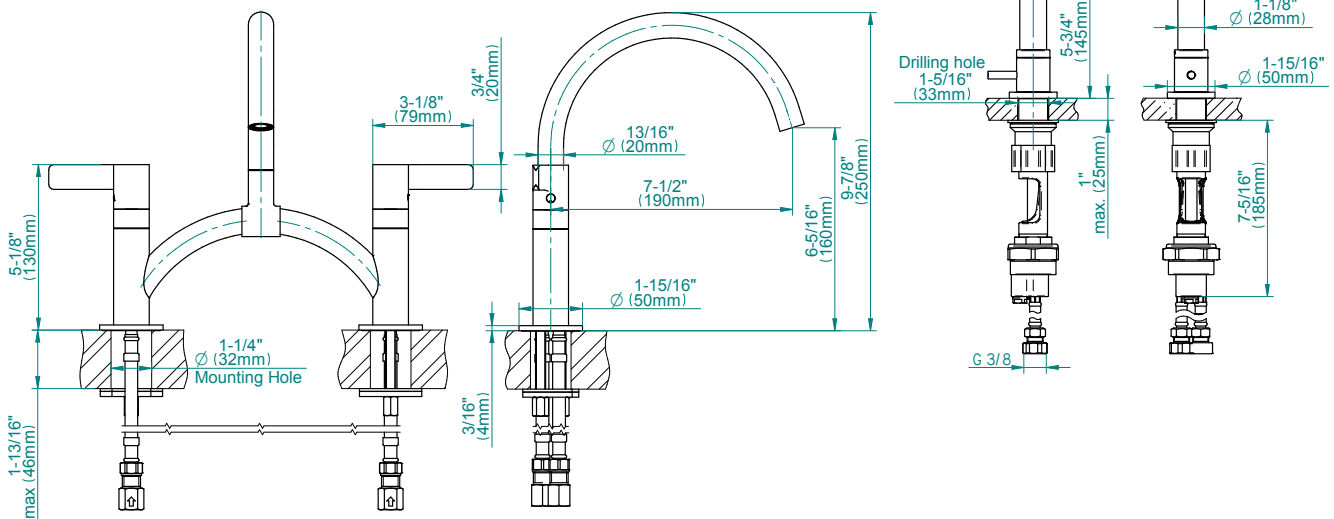

The measurements shown are for reference only. Products and specifications shown are subject to change without notice. Revised 1/2018

www.graff-designs.com | phone: 800-954-4723