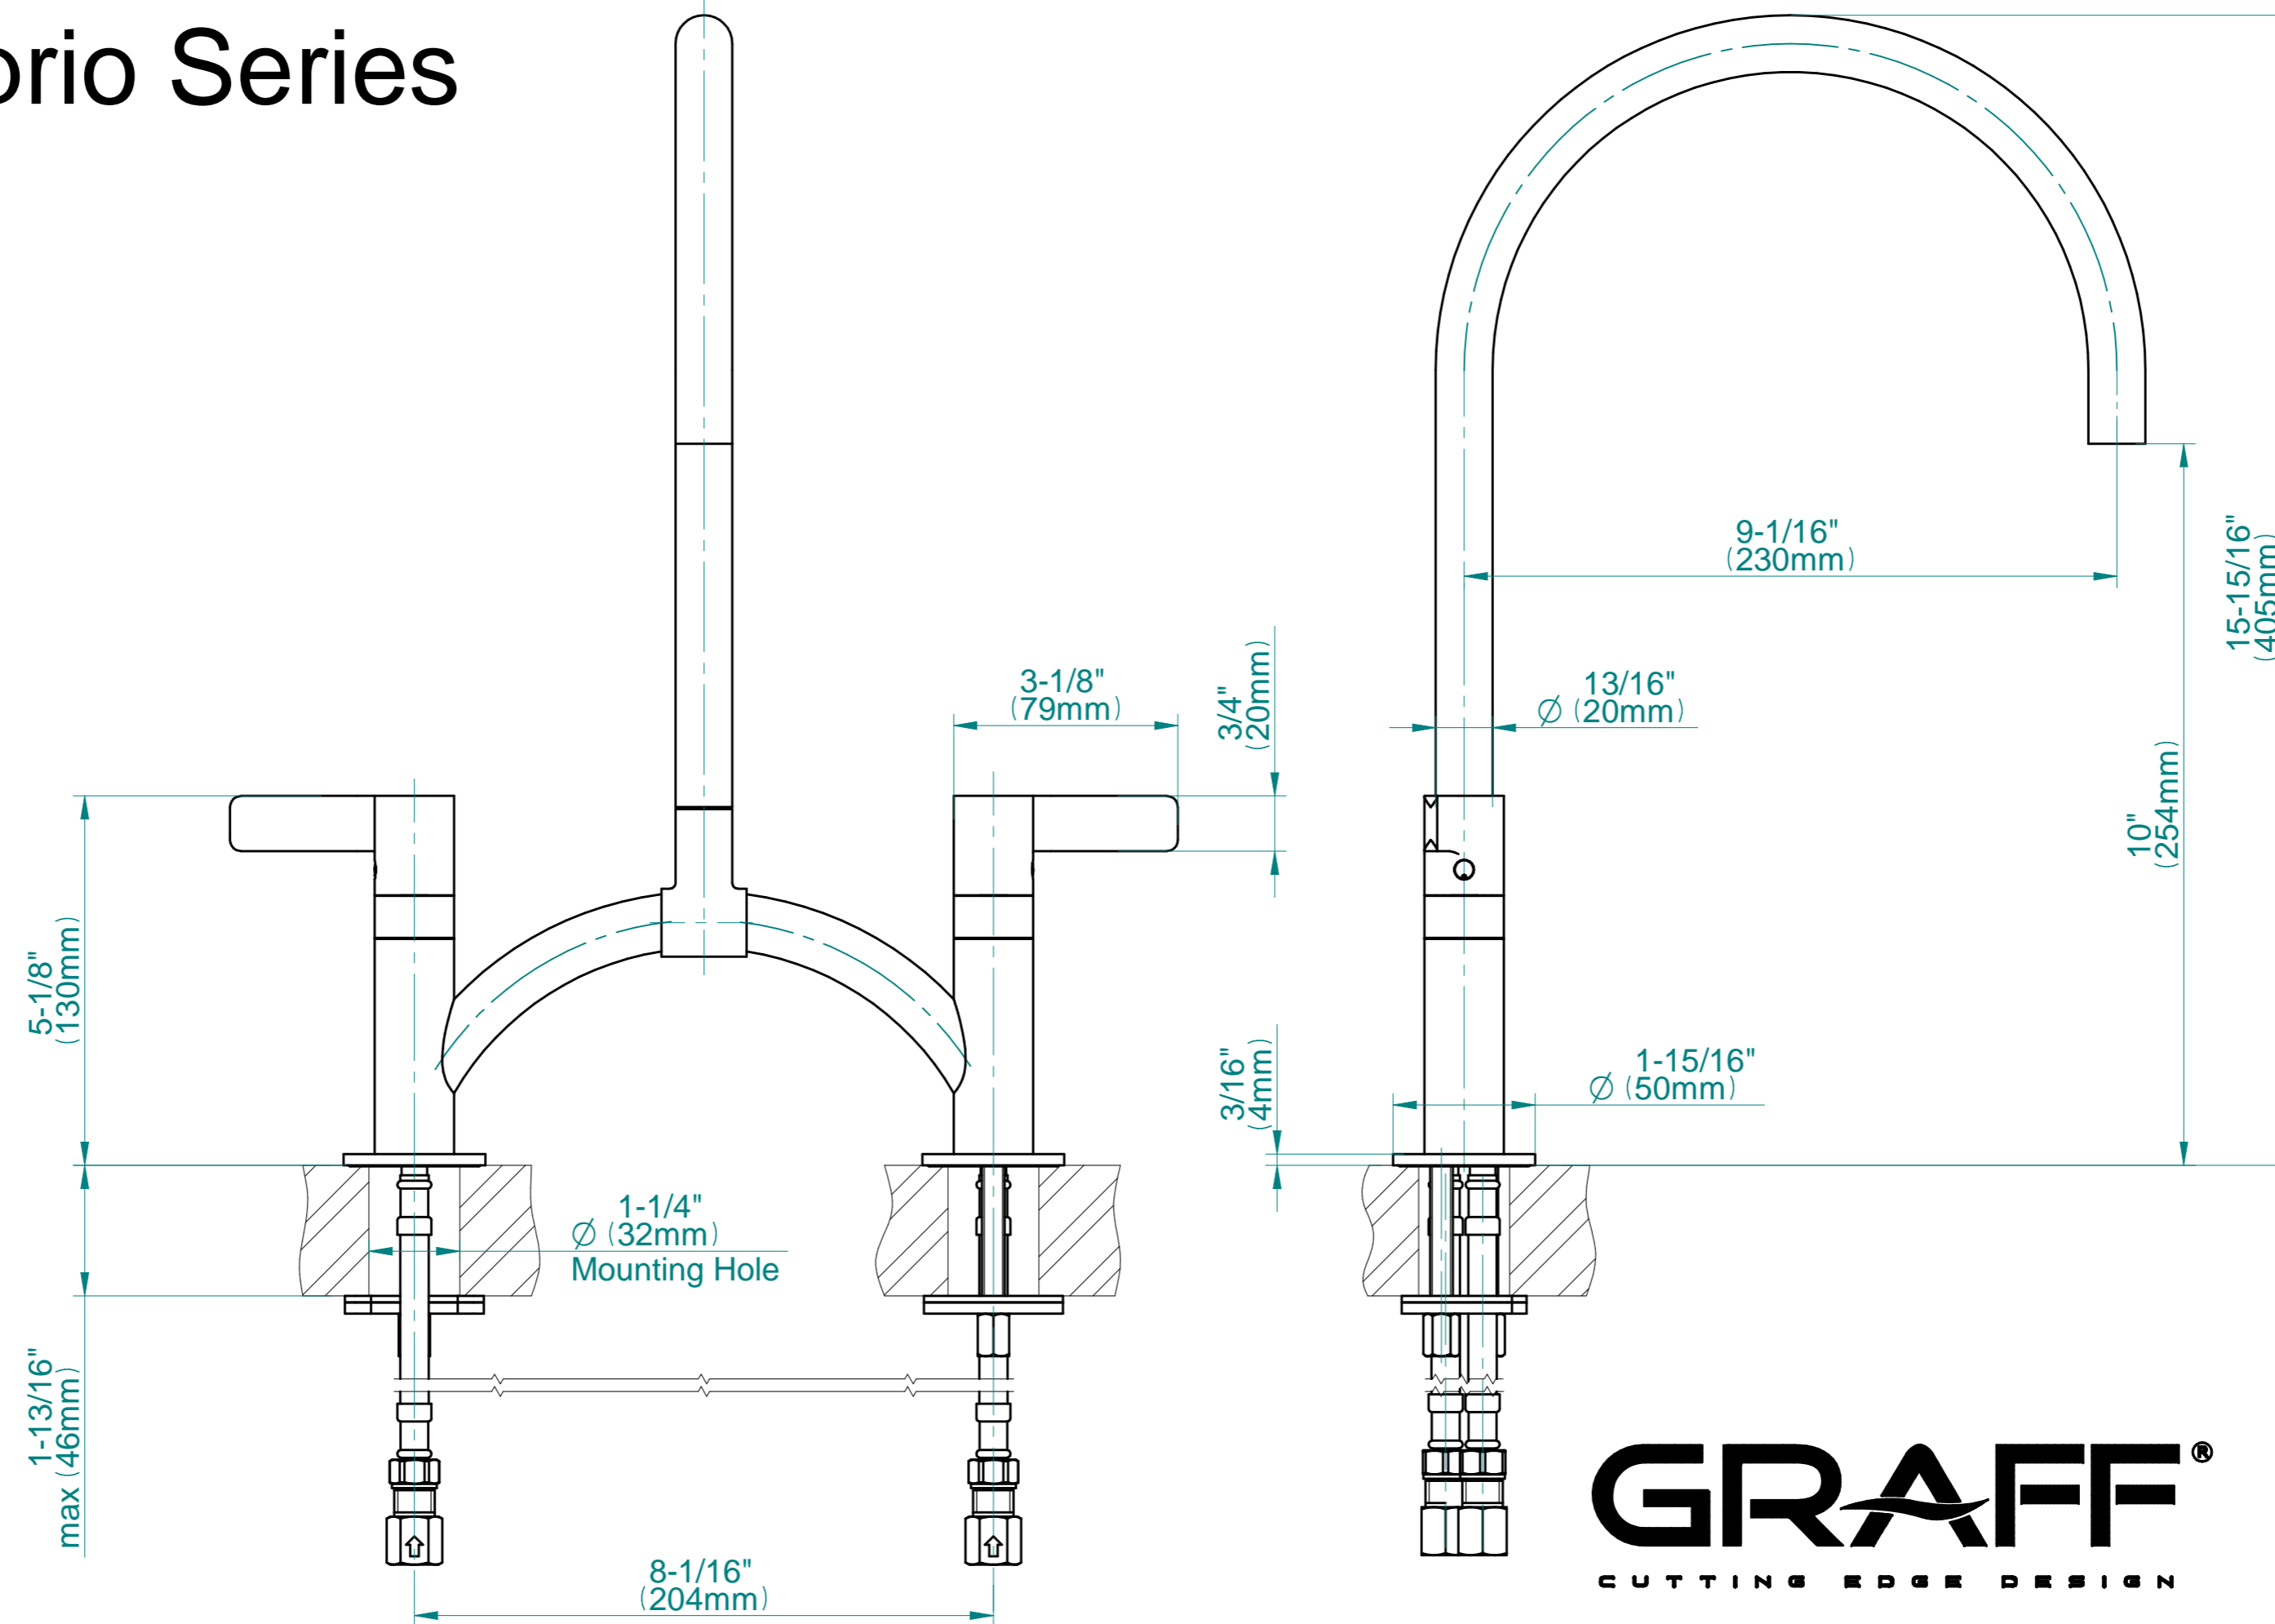

KITCHEN
Terra Contemporary Bridge
Kitchen Faucet

G-4890-LM46B

Old code: G-4890-LM46B

GRAFF®

GN-4890-LM46B

Sosprio Series

GRAFF®
CUTTING EDGE DESIGN