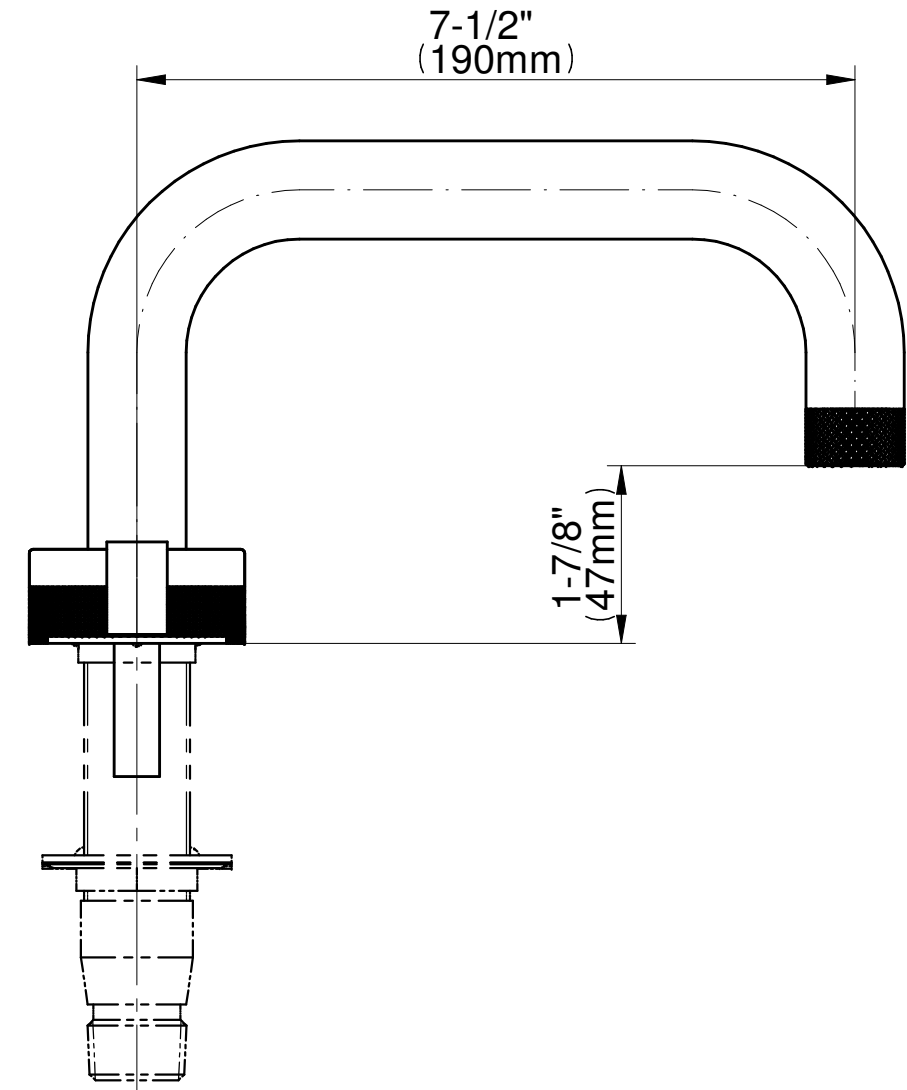

BATHROOM
MOD+ Roman Tub
G-11550

GRAFF®

G-11550-***-L1**-**-T

MOD+ Series

Roman tub trim works with rough G-1037

MARBLE FINISHES

MB		Storm Black Marble	MG		Forest Green Marble
MW		Smoky White Marble			

BRASS SIGNATURE FINISHES