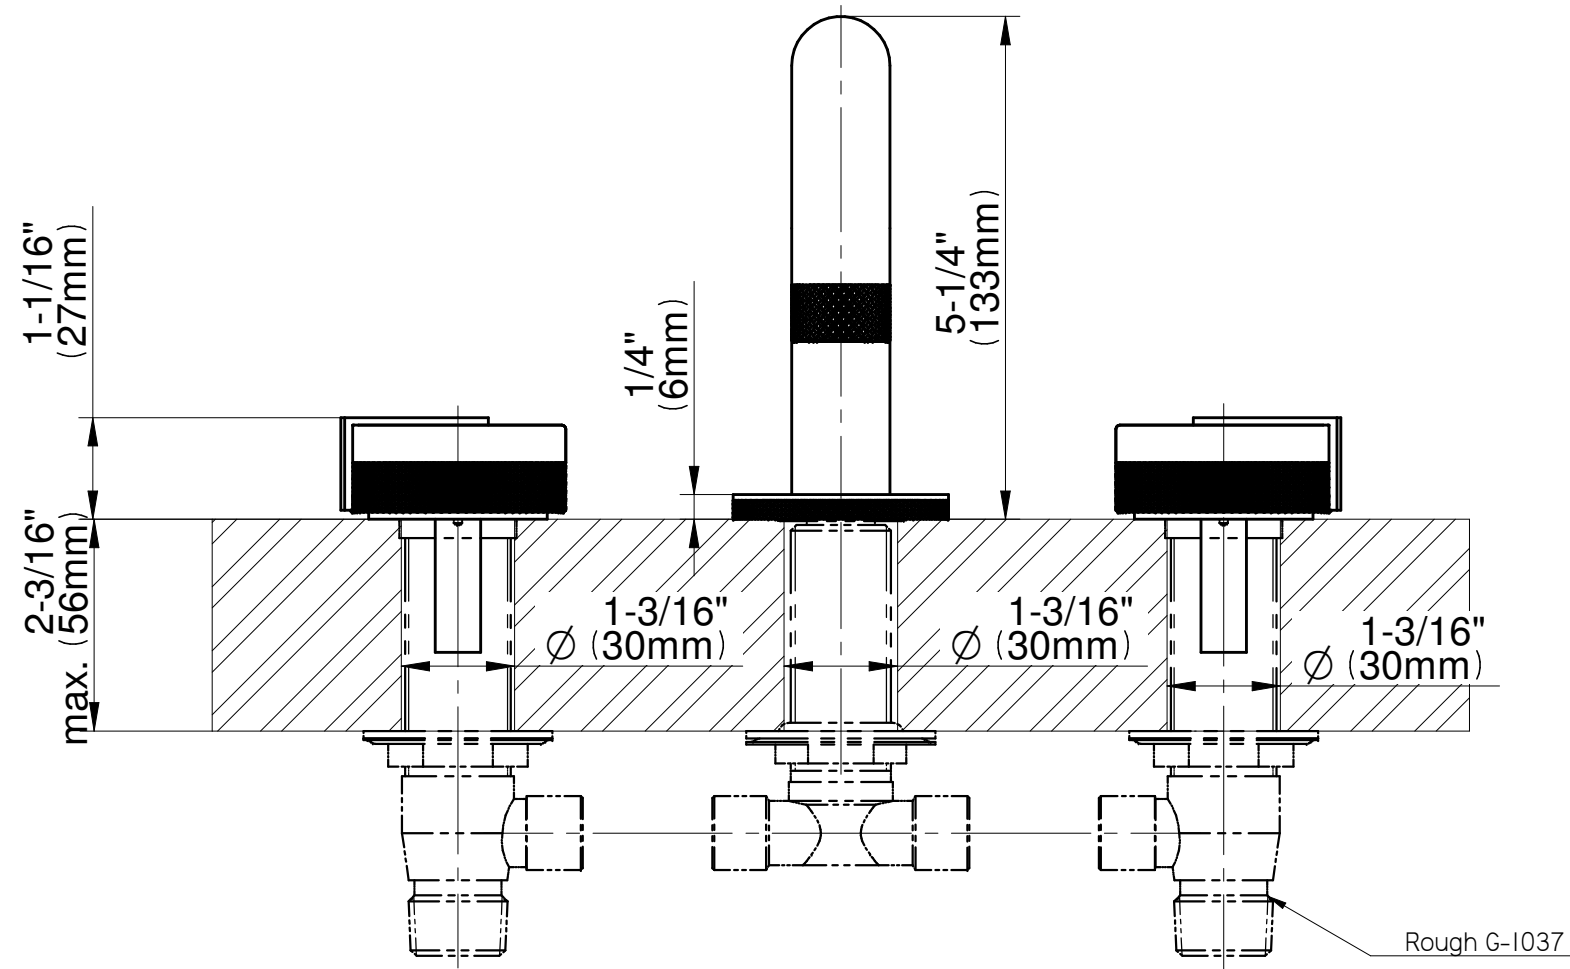

BATHROOM
MOD+ Roman Tub
G-11550

GRAFF®

G-11550-***-L1**-**-T

MOD+ Series

Roman tub trim works with rough G-1037

MARBLE FINISHES

MB		Storm Black Marble	MG		Forest Green Marble
MW		Smoky White Marble			

BRASS SIGNATURE FINISHES