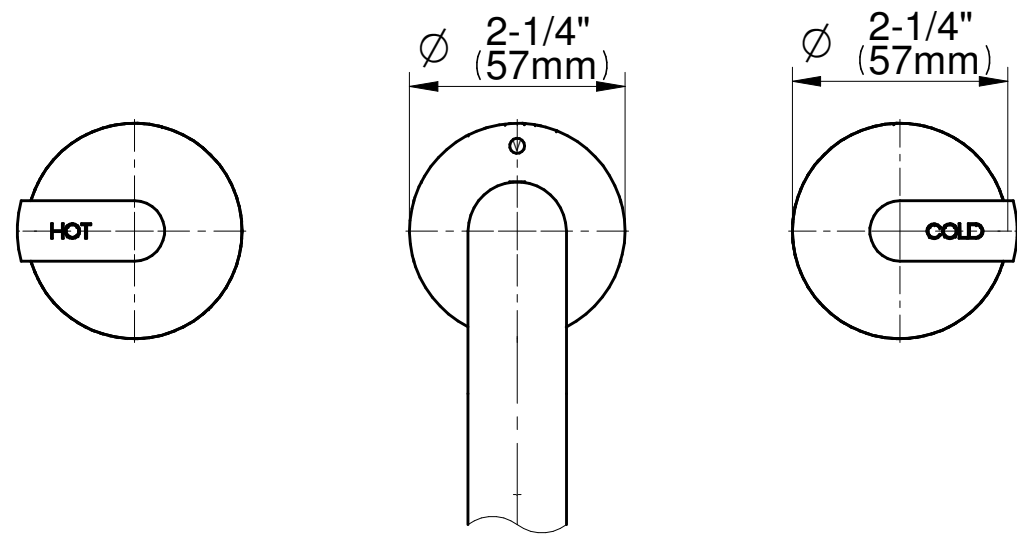

BATHROOM
MOD+ Roman Tub
G-11550

GRAFF®

G-11550-***-L1**-**-T

MOD+ Series

Roman tub trim works with rough G-1037

MARBLE FINISHES

MB		Storm Black Marble	MG		Forest Green Marble
MW		Smoky White Marble			

BRASS SIGNATURE FINISHES