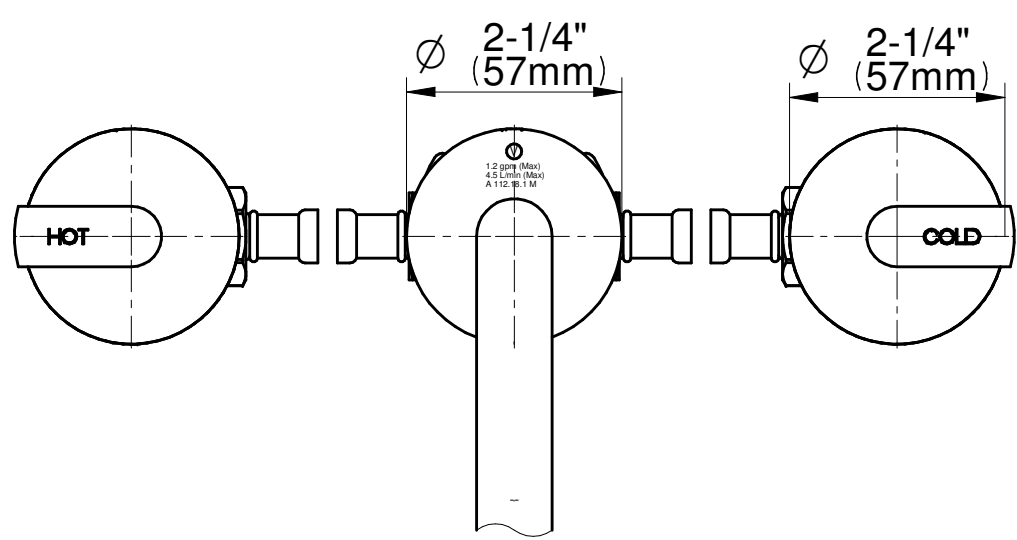

G-11512-***-L1**-**

MOD+ Series