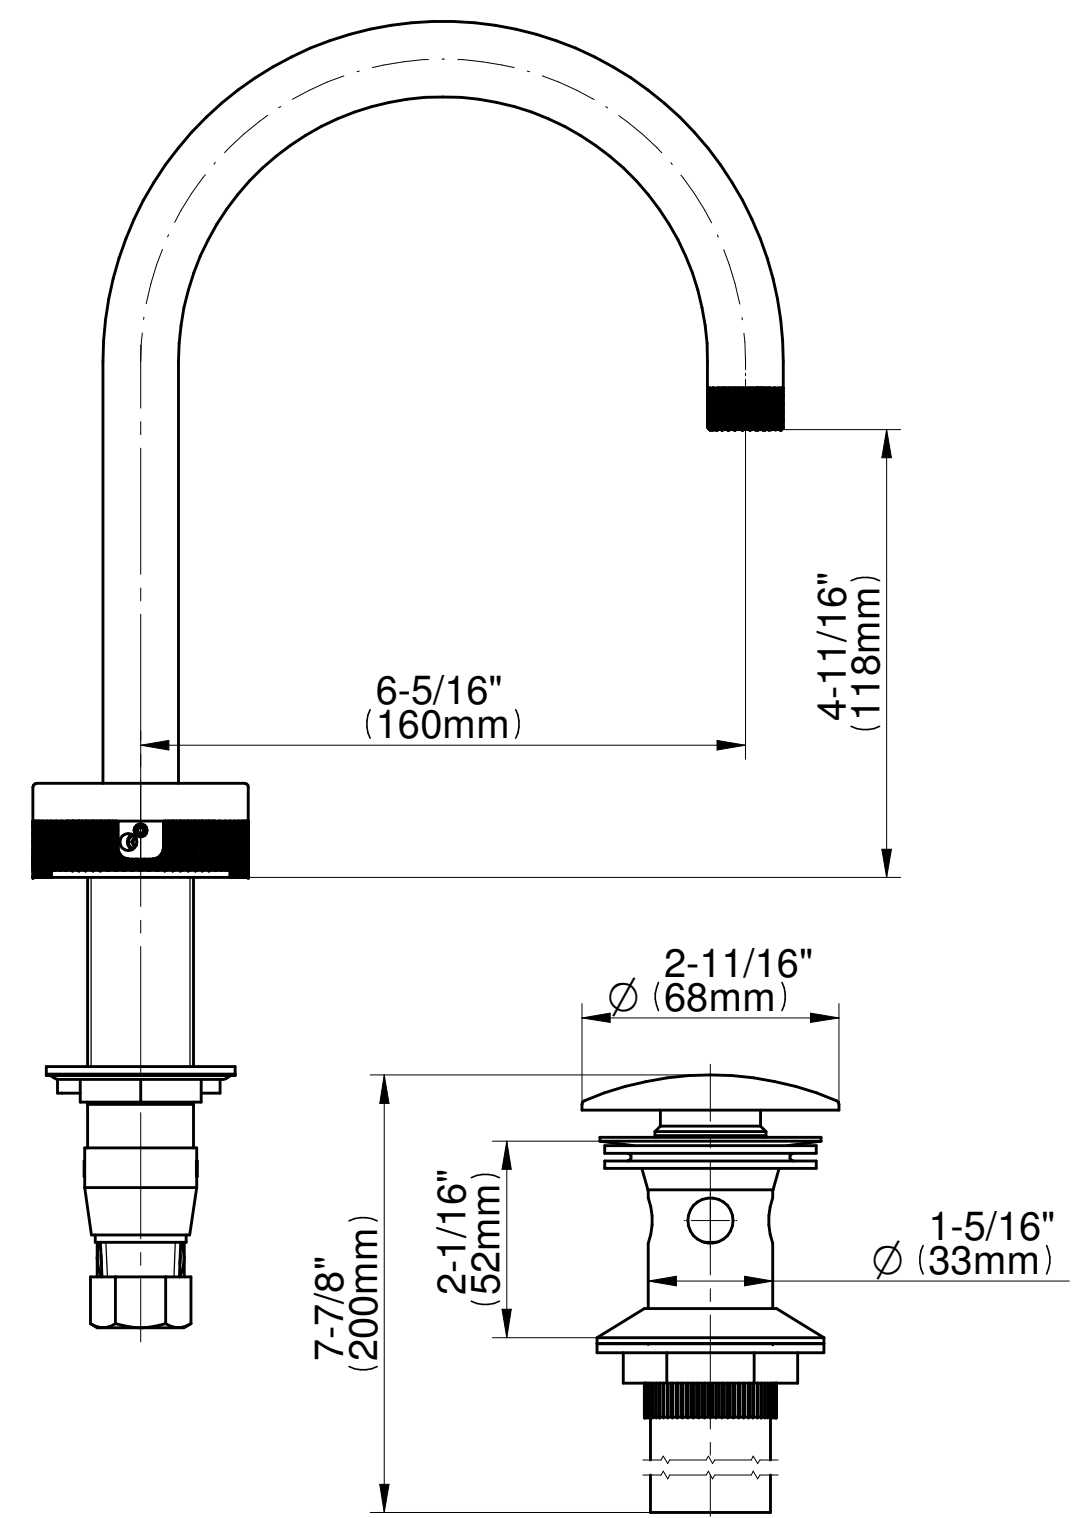

G-11512-***-L1**-**

MOD+ Series