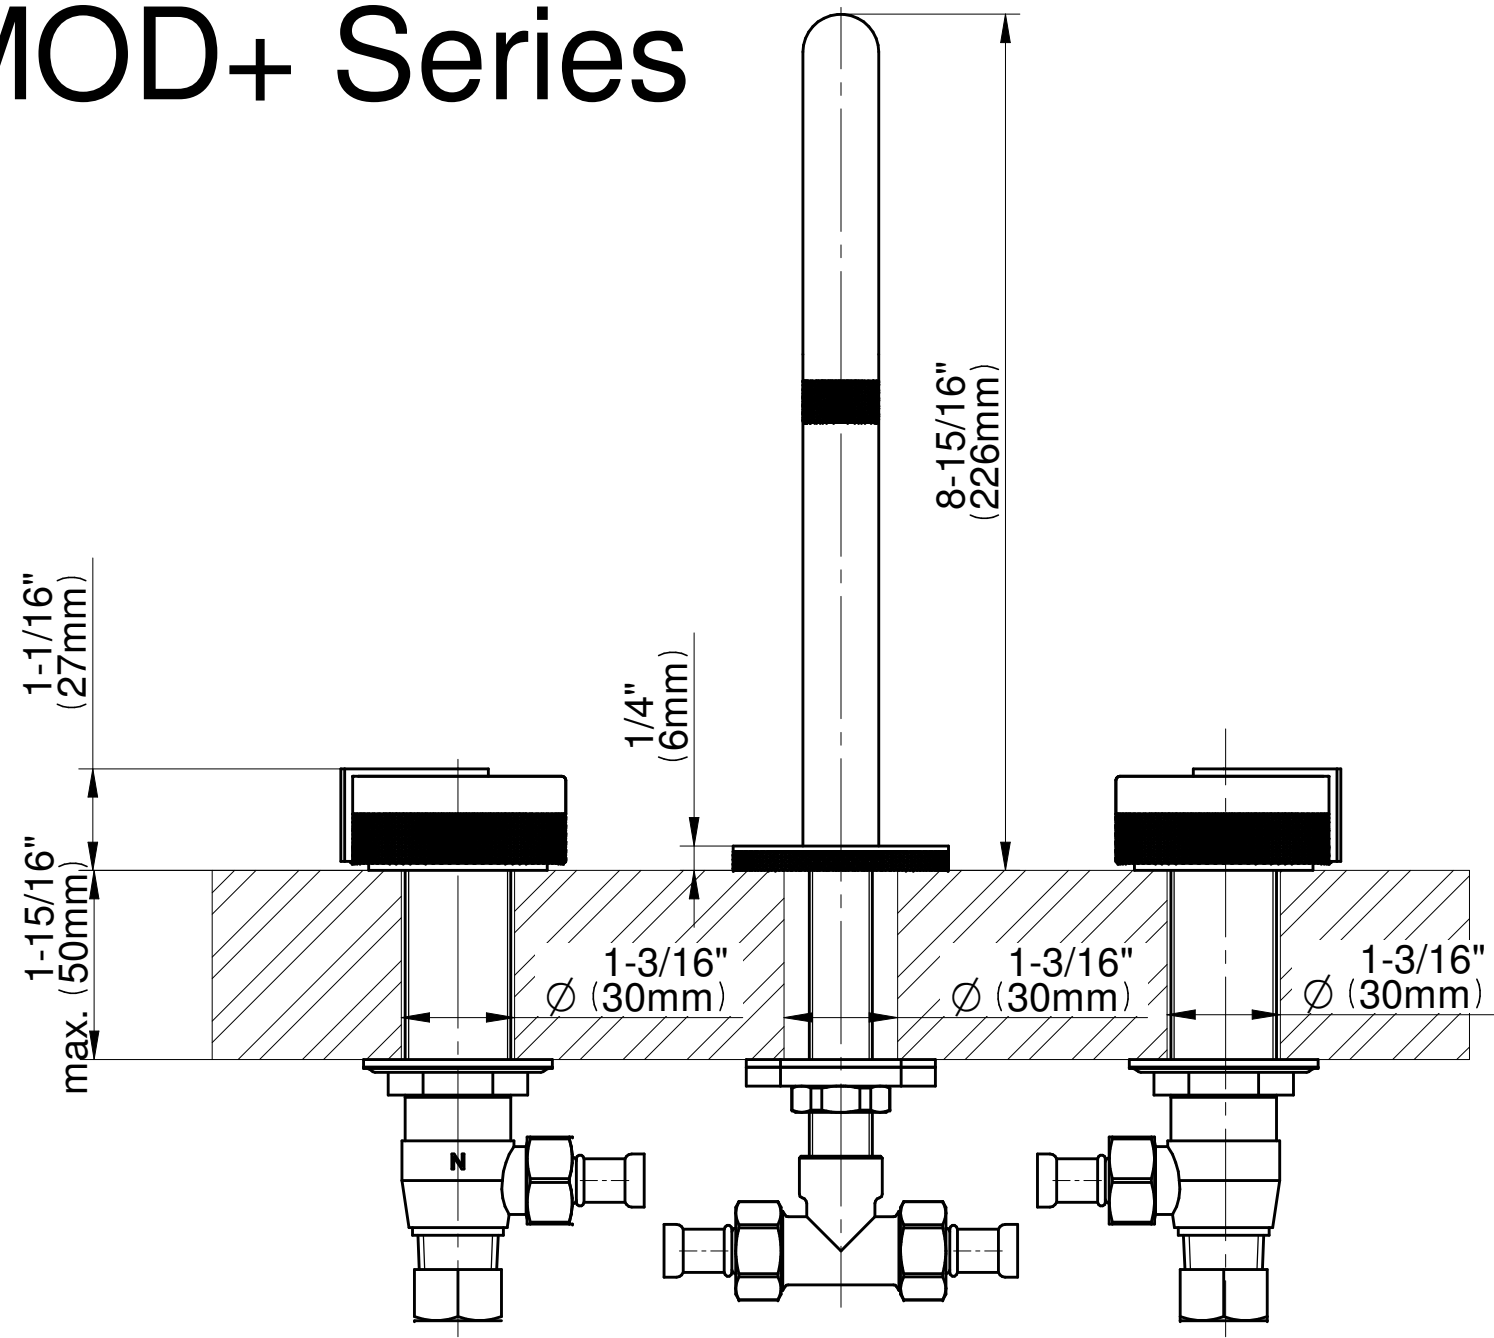

G-11512-***-L1**-**

MOD+ Series