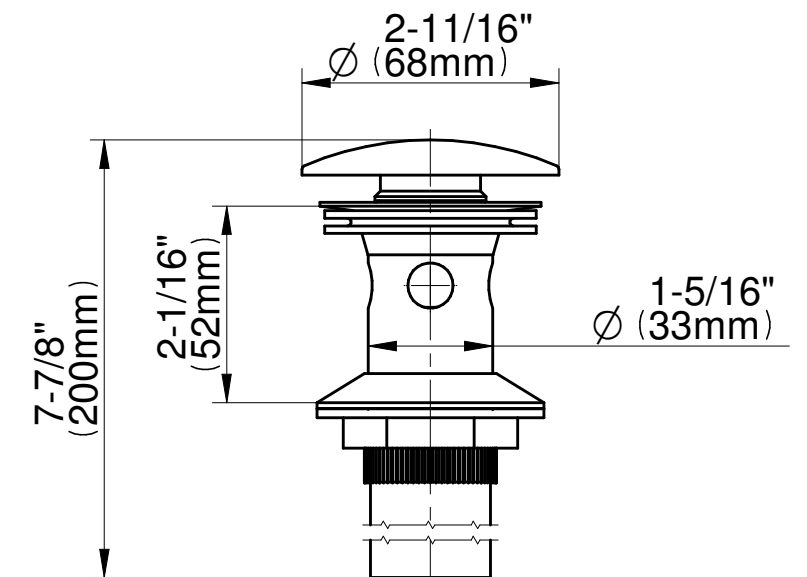

G-11510-***-L1**-**

MOD+ Series