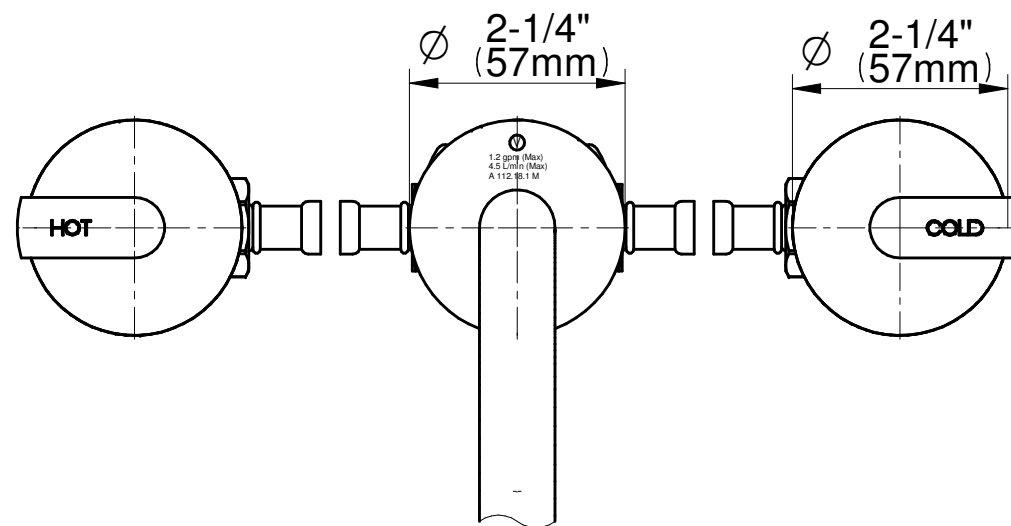

G-11510-***-L1**-**

MOD+ Series