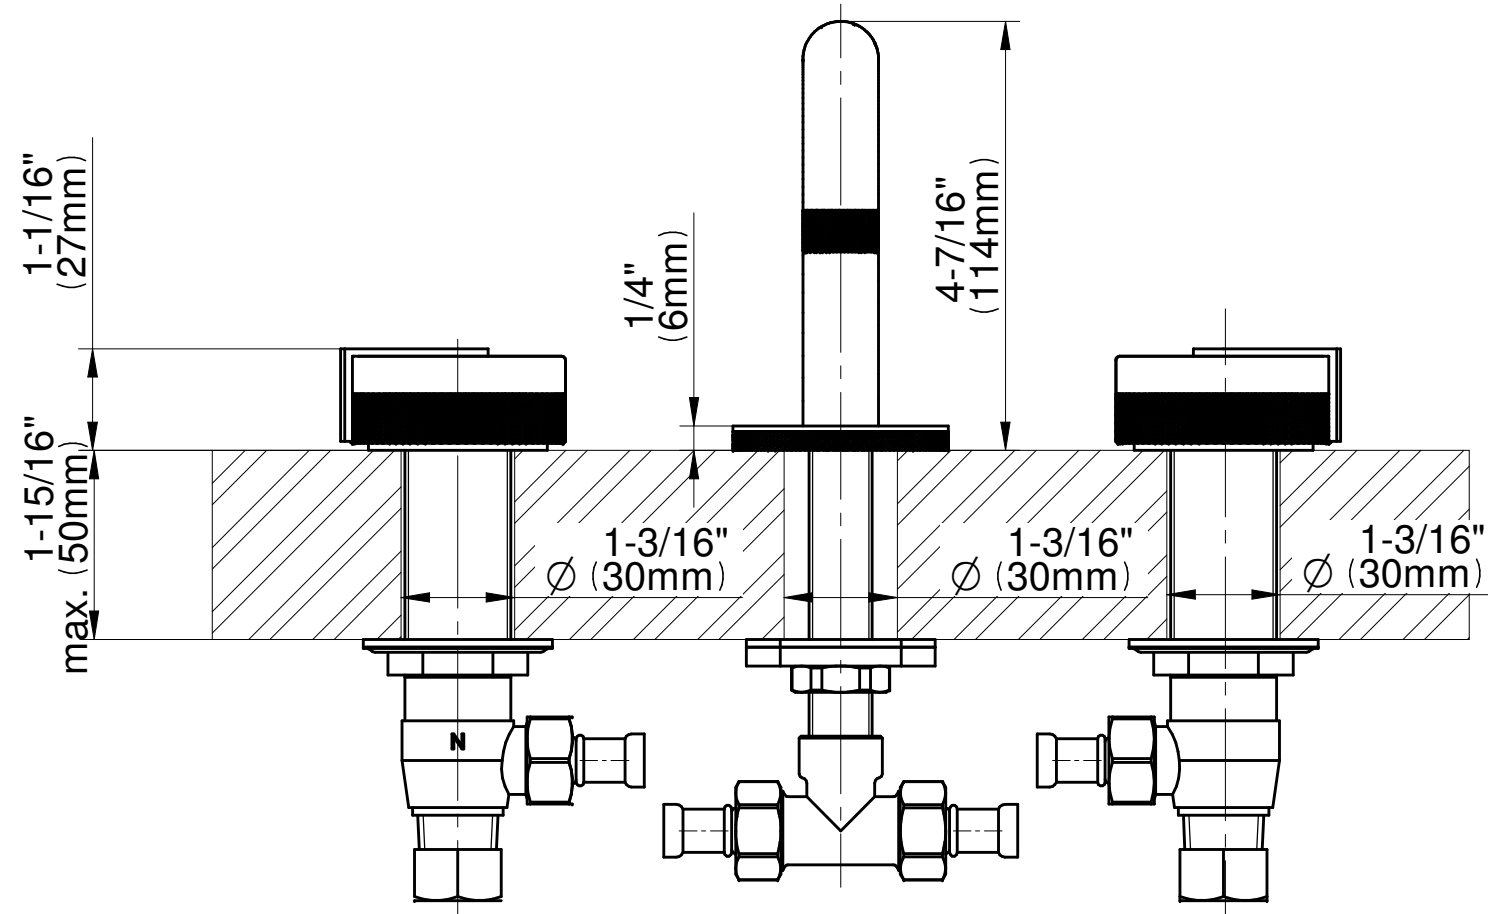

G-11510-***-L1**-**

MOD+ Series