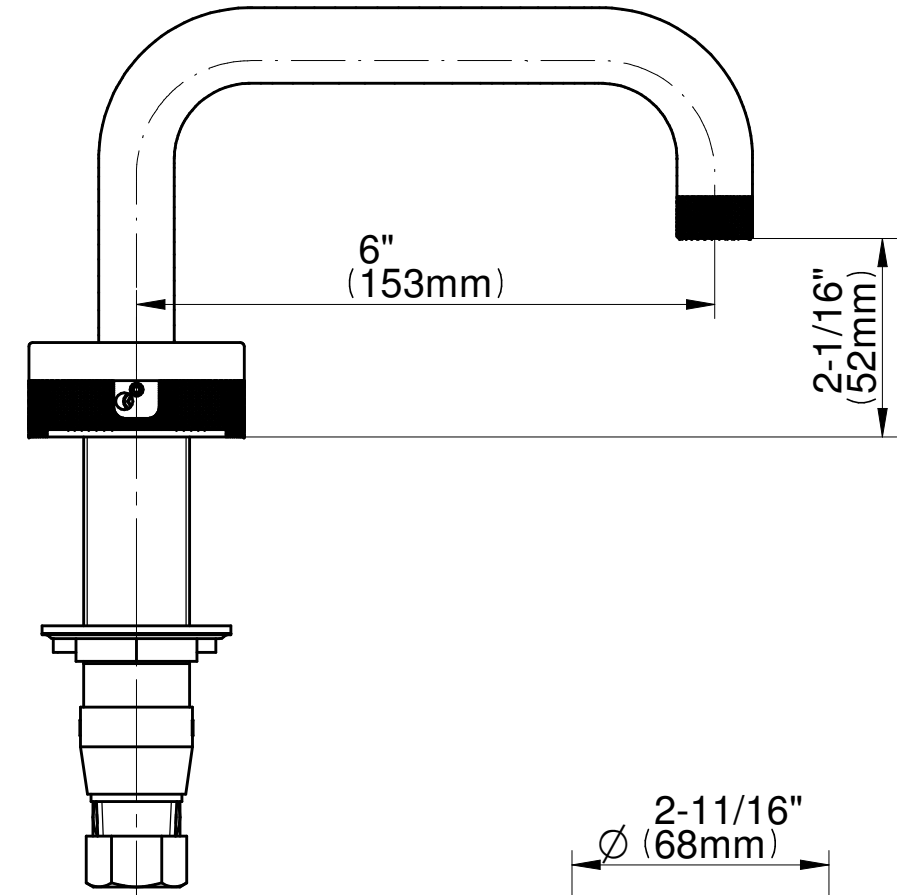

G-11510-***-L1**-**

MOD+ Series