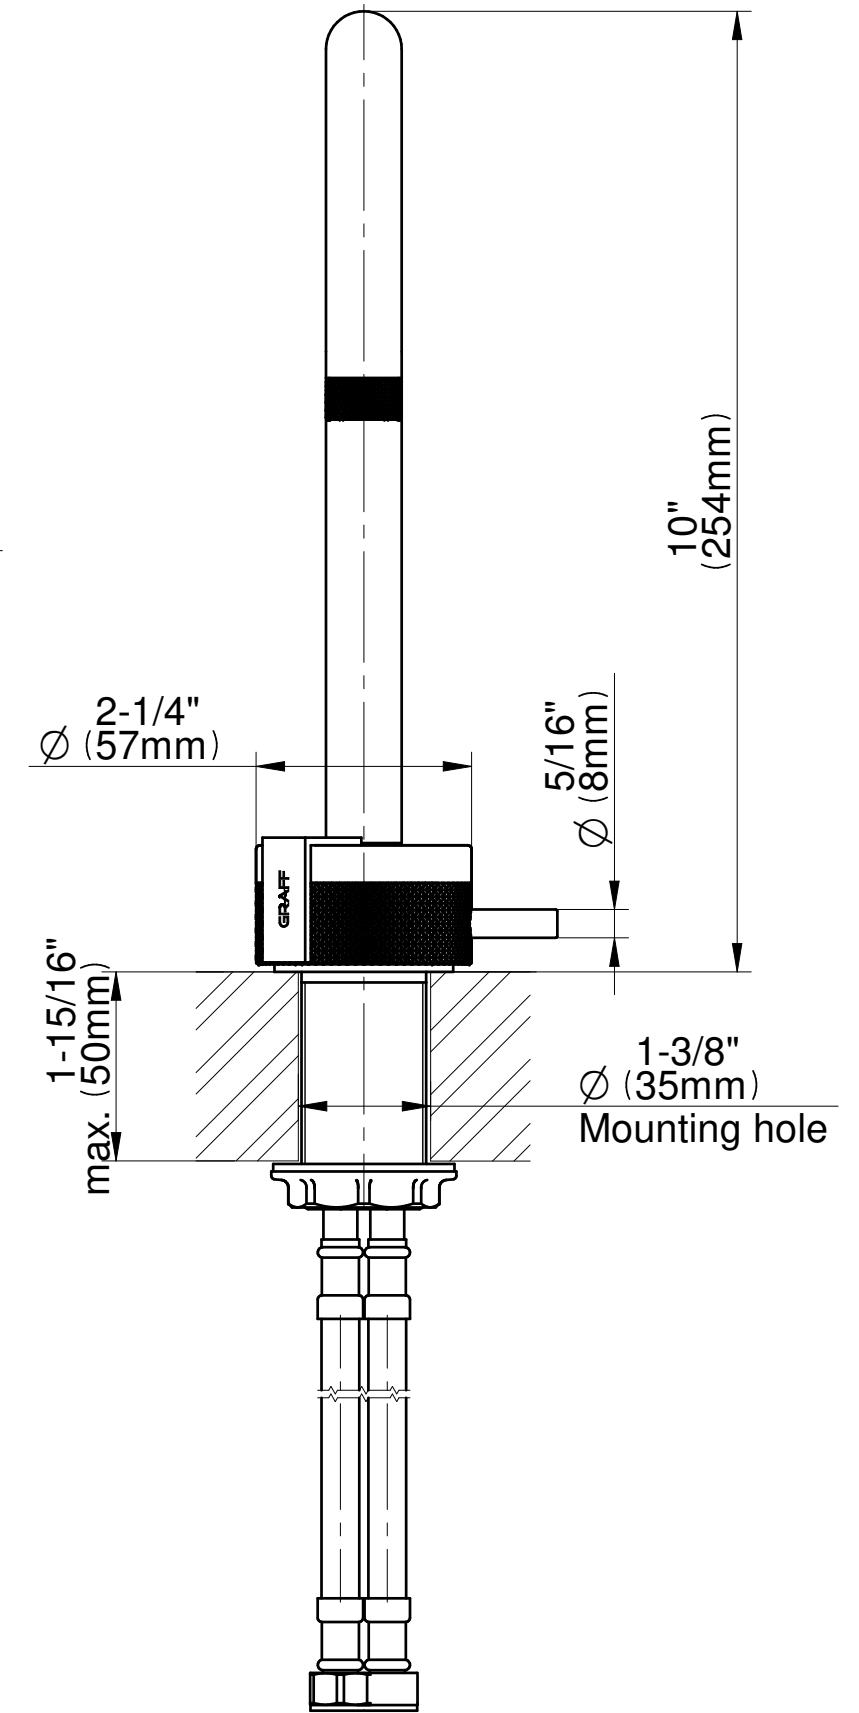

G-11502-L2 MOD+ Series

VIEW A