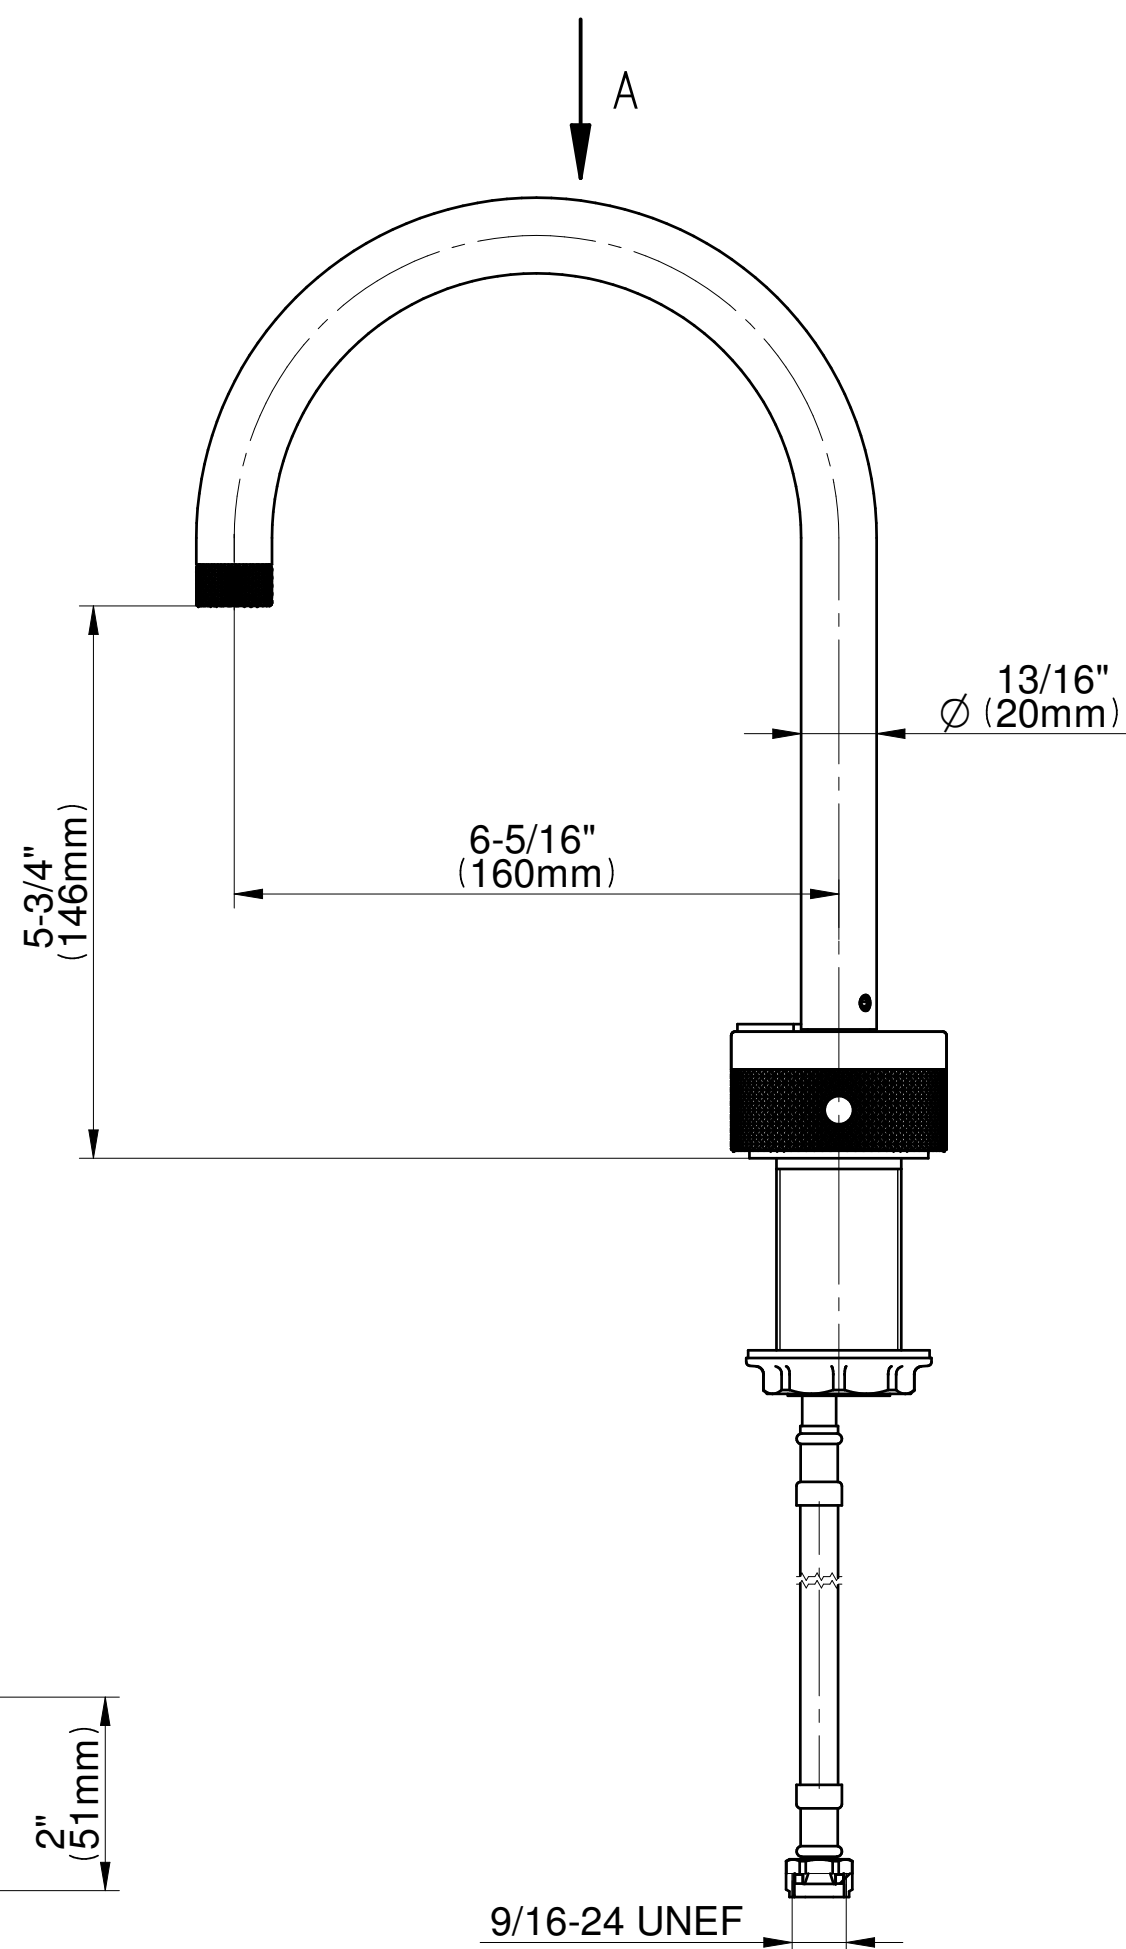

G-11502-L2 MOD+ Series

VIEW A