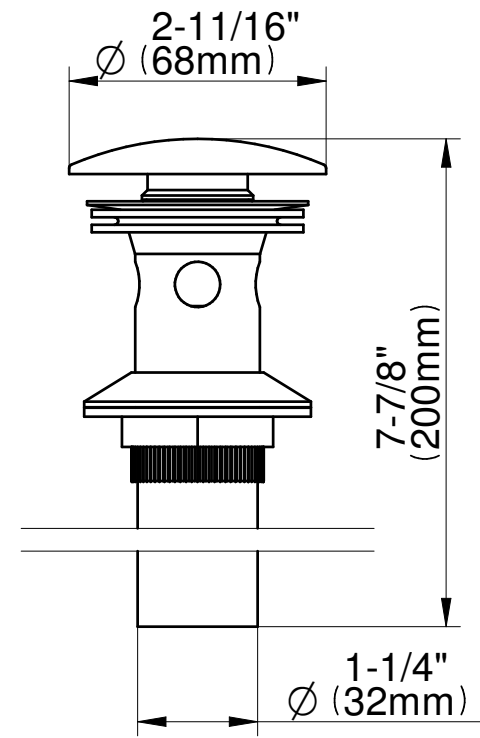

G-11502-L2 MOD+ Series

VIEW A