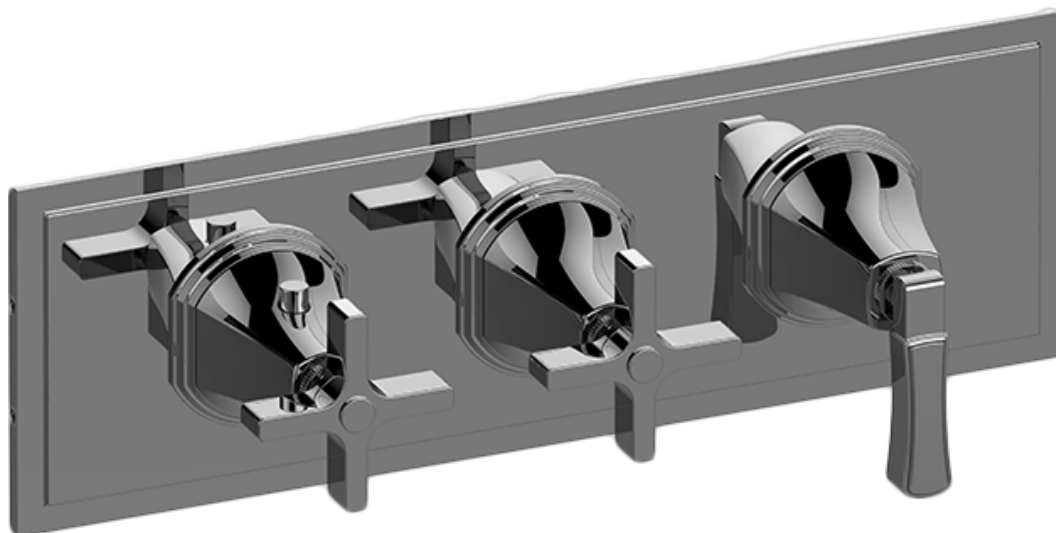

SHOWER
M-Series Valve Horizontal Trim
with Three Handles
G-8078H-2C1L-T

Information

- Three metal handles, decorative trim plate
- Use with M-Series rough valves
- ADA

Finishes

G-8078H-2C1L-T

Finezza Uno Series