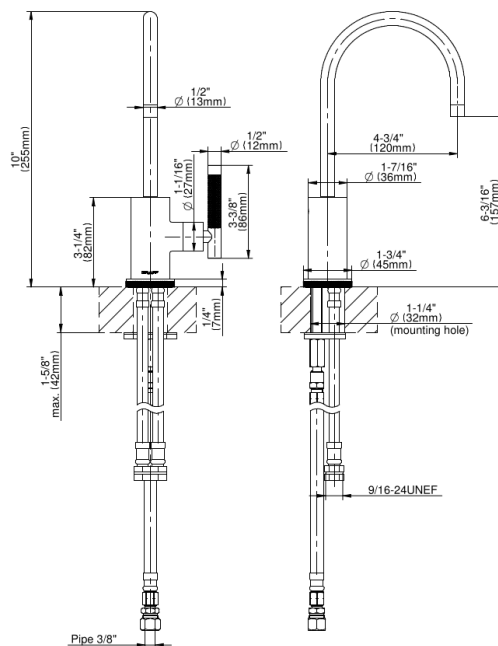

Product Features

- Single-hole installation
- Swivel spout
- Flow rate $\leq 0,7$ gpm; may vary based on hot water tank used
- Quarter turn ceramic disc cartridge
- Reverse osmosis compatible
- Mountain Plumbing MT641-3 compatible

* Special order finish - call for availability

G-5965H-LM57D
Harley Collection
Harley Hot Water Dispenser

GRAFF[®]