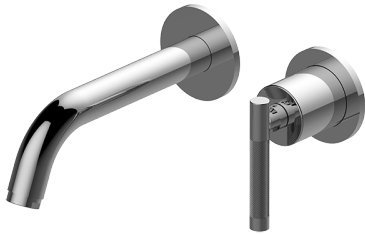

G-11435-LM57B-T

Harley Collection

Harley Wall-Mounted Lavatory Faucet with Single Handle (Trim)

GRAFF®

Product Features

- Wall-mount spout and handle installation
- Aerated flow rate ≤ 1.2 max gpm
- 7-3/8" spout reach
- Handle may be installed on left or right of spout
- Drain assembly not included
- Optional matching decorative trap G-9970
- Optional extension kit
- To complete package, you must order Rough Valve

Code compliance

- ADA
- CALGreen

Available Finishes

- 24K Polished Gold
- 24K Brushed Gold
- 24K Brushed Gold/Onyx PVD® Accents
- Brushed Brass PVD®
- Brushed Gold PVD®
- Architectural Black™
- Brushed Nickel
- Brushed Nickel PVD®
- Brushed Onyx PVD®
- Brushed Tuscan Bronze PVD®
- Rose Gold / Brushed Copper PVD®
- Gunmetal PVD®
- Matte Black
- Olive Bronze
- Onyx PVD®
- Polished Brass PVD®
- Polished Chrome
- Polished Chrome/Onyx PVD® Accents
- Polished Gold PVD®
- Polished Nickel
- Polished Nickel/Onyx PVD® Accents
- Polished Nickel PVD®
- Polished Tuscan Bronze PVD®
- Rose Gold / Polished Copper PVD®
- Satin Gold PVD®
- Steelnox® (Satin Nickel)
- Unfinished Brass
- Unfinished Brushed Brass
- Vintage Brushed Brass
- Warm Bronze PVD®
- Architectural White

* Special order finish - call for availability

G-11435-LM57B-T

Harley Collection

Harley Wall-Mounted Lavatory Faucet with Single Handle (Trim)

GRAFF®