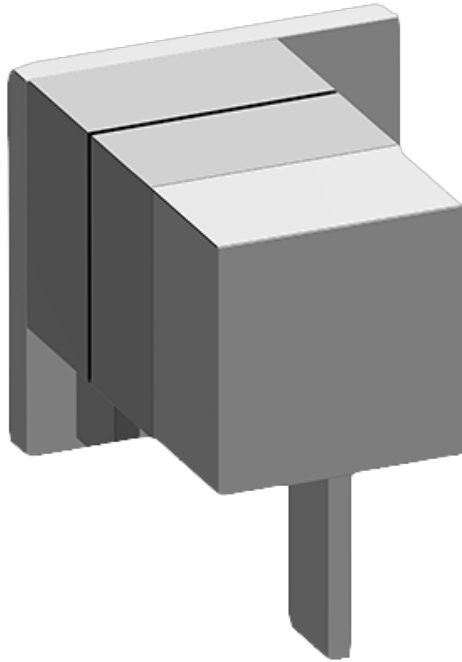

SHOWER
Qubic Tre M-Series Stop/Volume
Control Valve Trim with Handle
G-8098-LM39E1-T

GRAFF®

Information

- Single metal handle and decorative trim plate
- Use with G-8076 Stop/Volume Control rough valve with Pass-Through or G-8077 Stop/Volume Control rough valve
- ADA

Finishes