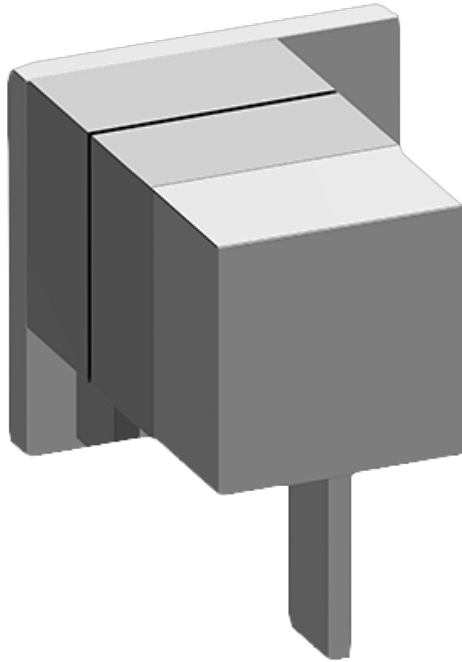

## Information

- Single metal handle and decorative trim plate
- Use with G-8052 2-Way Diverter Volume Control Valve WITH Off Function and Pass-Through
- ADA