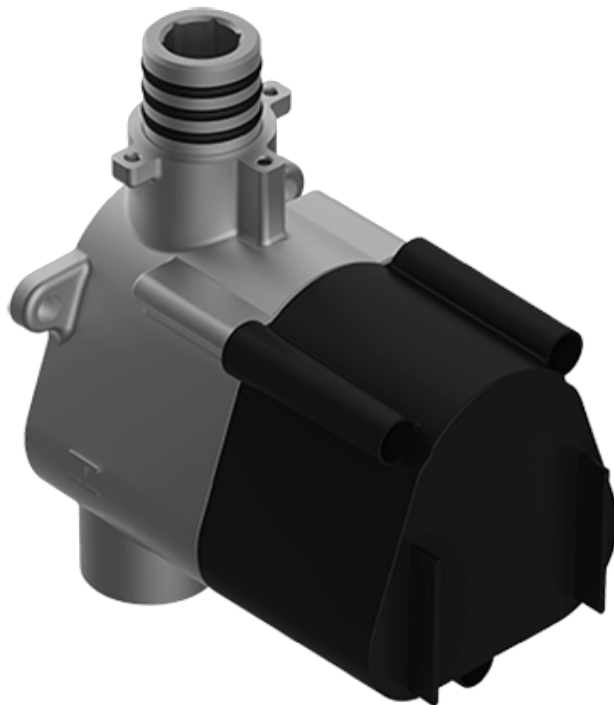

SHOWER  
M-Series Full Thermostatic  
Shower System  
**GM3.128SH-LM39E0**

---

**GRAFF®**

## Information

- 3/4" thermostatic valve and trim
- 3/4" stop/volume control valve and 2-way diverter valve and trims
- Showerhead features no-clog, easy-clean spray nozzles
- Flush-mounted swivel body sprays (3 pieces)
- Handshower set with wall bracket and 59" hose
- Optional extension kit
- Flow rates: showerhead  $\leq 1.8$  max gpm, handshower  $\leq 1.5$  max gpm, body sprays  $\leq 1.5$  max gpm each
- ADA

SHOWER  
Thermostatic Rough Valve  
**G-8006**

**GRAFF®**

---