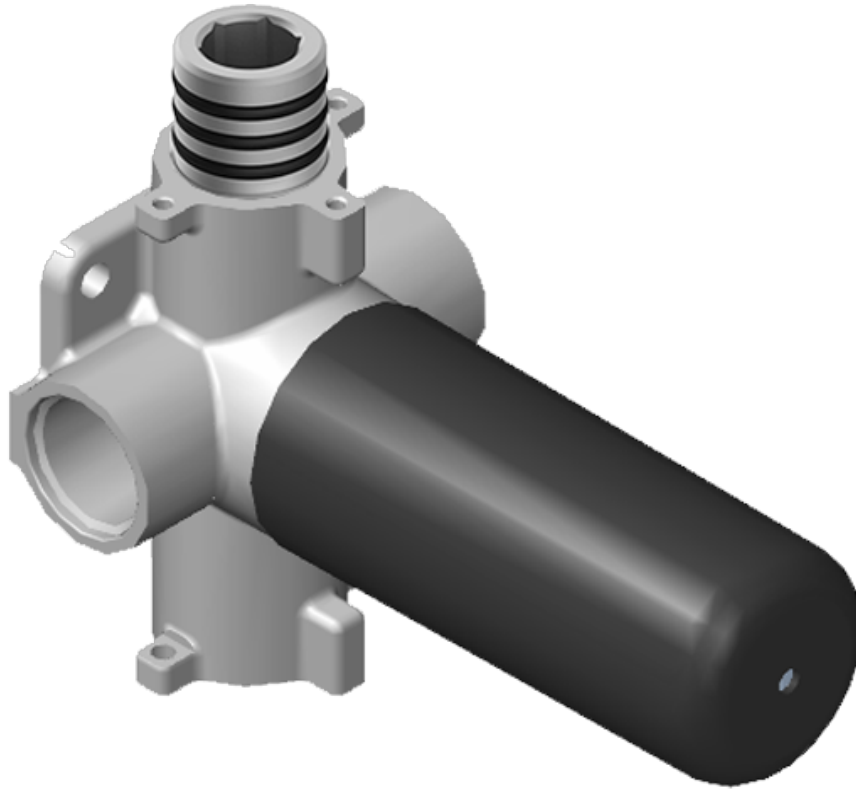

SHOWER
M-Series Full Thermostatic
Shower System
GM3.112SH-LM38E0

GRAFF[®]

Information

- 3/4" thermostatic valve and trim
- 3/4" stop/volume control valve and 2-way diverter valve and trims
- 8" showerhead with 12" wall-mounted shower arm
- Showerhead features no-clog, easy-clean spray nozzles
- Flush-mounted swivel body sprays (3 pieces)
- Handshower set with wall-mounted slide bar and 59" hose (PVD finishes use 59" flex hose)
- Optional extension kit
- Flow rates: showerhead \leq 1.8 max gpm, handshower \leq 1.5 max gpm, body sprays \leq 1.5 max gpm each
- ADA

www.graff-faucets.com | phone: 800-954-4723

SHOWER
Qubic M-Series Thermostatic
Valve Trim with Handle
G-8043-LM38E-T

GRAFF®

Information

- Single metal handle and decorative trim plate
- Use with G-8006 thermostatic rough valve
- ADA

Polished
Nickel

Steelnox®
(Satin Nickel)

Architectural
White

G-8043-LM38E

QUBIC Series

SHOWER
Two-Way Diverter Volume Control
Valve WITH Off Function and Pass-
Through
G-8052

GRAFF®

Information

Finishes

G-8052 M-Series
 2-Way Diverter Volume Control Valve
 WITH Off Function and Pass-Through

Product Features

- 12.1 gpm @ 60 psi
- 3/4" universal inlets/outlets with female threads
- Stacking inlet and pass-through port feature
- Supplied with protective plastic cover
- CalGreen compliant dependent on functions