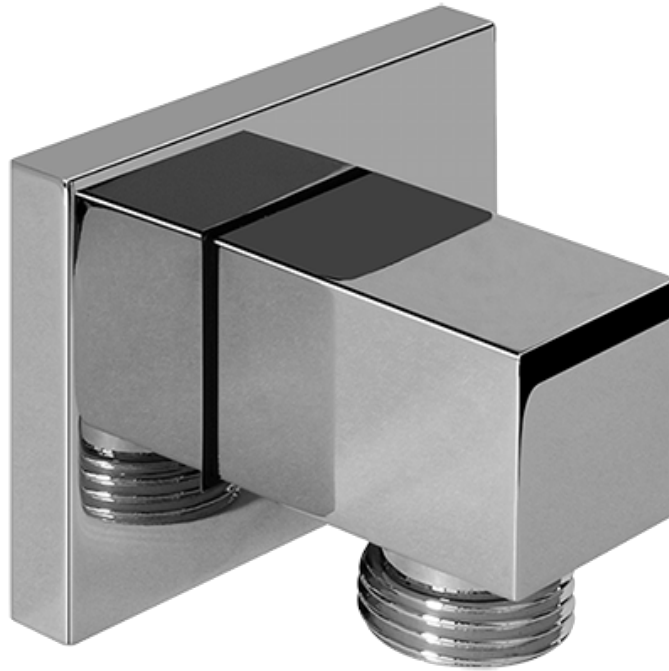

Polished
Nickel

Steelnox®
(Satin Nickel)

Architectural
White

G-8631

Slide Bar Series

valid since 2014

SHOWER
Contemporary Square Wall Supply
Elbow
G-8633

GRAFF®

Information

- 1/2" NPT female thread inlet

Finishes

G-8633

Contemporary Square Wall Supply Elbow

Product Features

- 1/2" NPT female thread inlet

Available Finishes