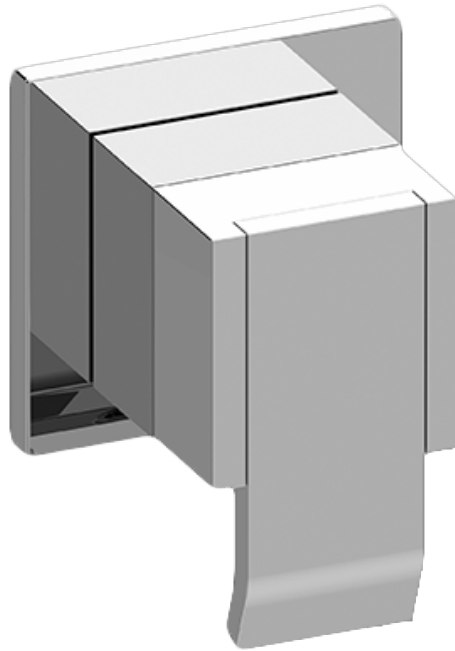

www.graff-faucets.com | phone: 800-954-4723

SHOWER
Qubic M-Series Stop/Volume
Control Valve Trim with Handle
G-8098-LM38E1-T

GRAFF®

Information

- Single metal handle and decorative trim plate
- Use with G-8076 Stop/Volume Control rough valve with Pass-Through or G-8077 Stop/Volume Control rough valve
- ADA