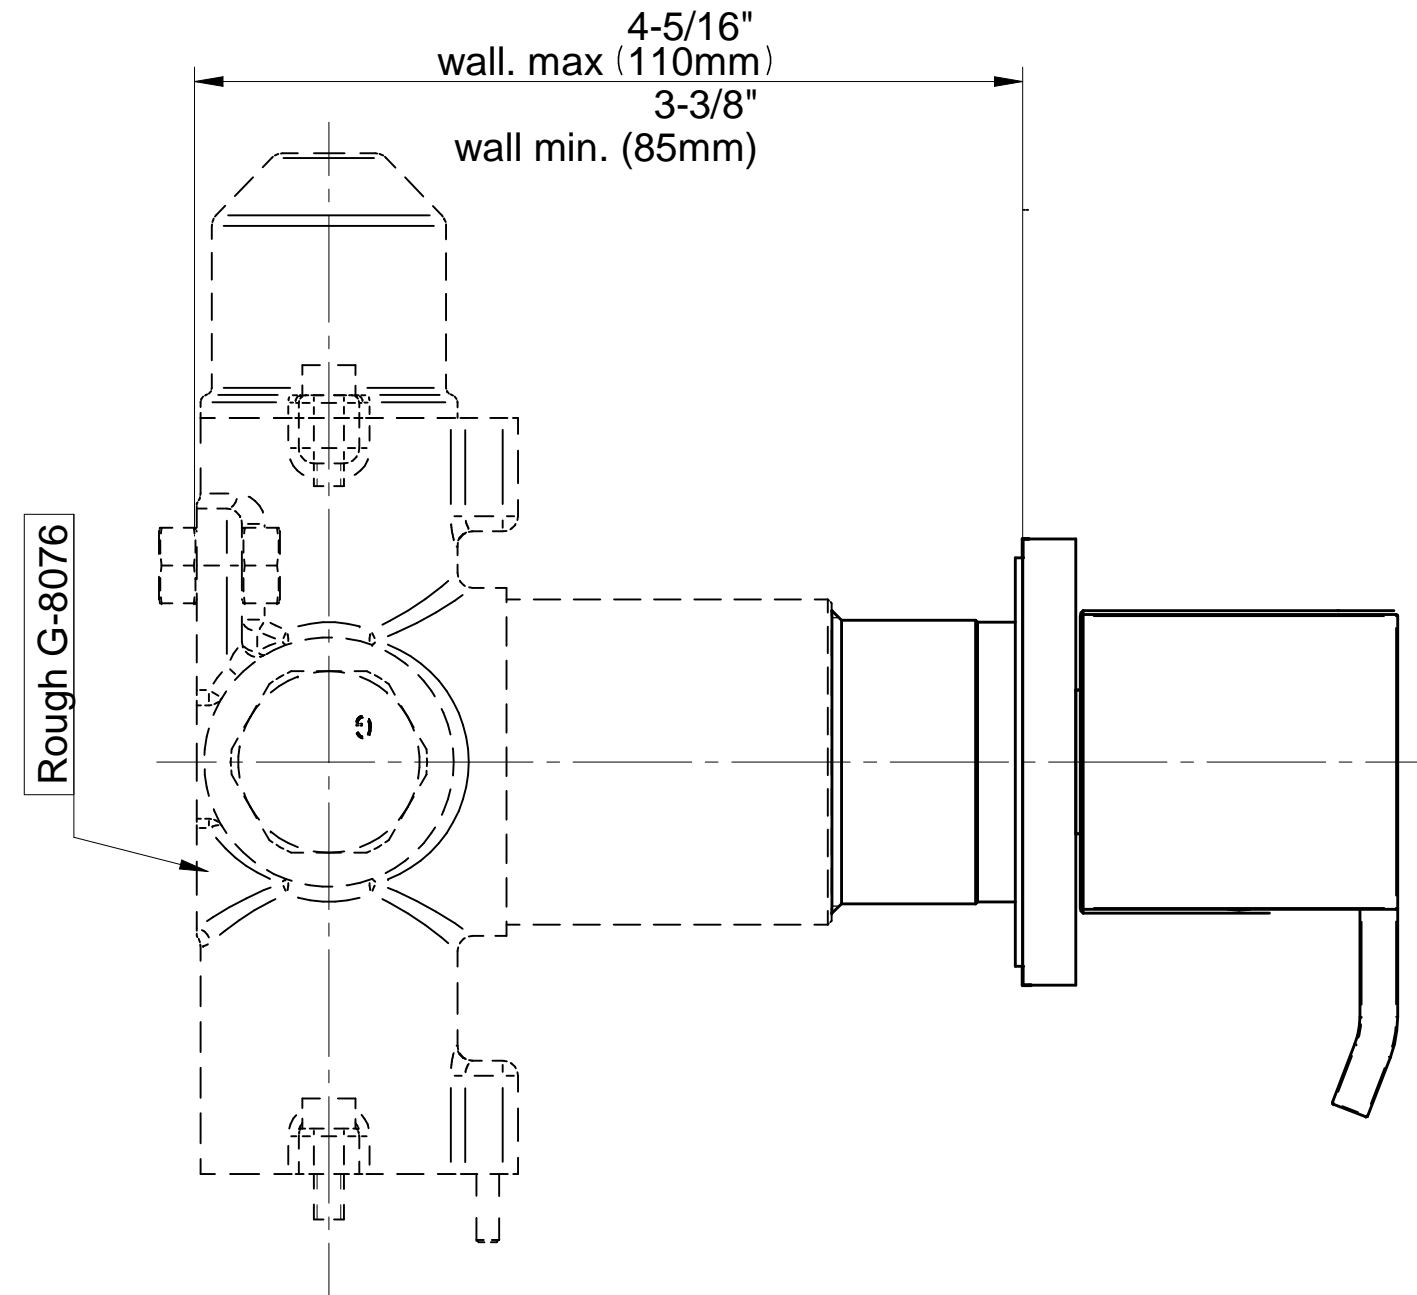

SHOWER
M-Series Full Thermostatic
Shower System
GM3.112SH-LM38E0

GRAFF[®]

Information

- 3/4" thermostatic valve and trim
- 3/4" stop/volume control valve and 2-way diverter valve and trims
- 8" showerhead with 12" wall-mounted shower arm
- Showerhead features no-clog, easy-clean spray nozzles
- Flush-mounted swivel body sprays (3 pieces)
- Handshower set with wall-mounted slide bar and 59" hose (PVD finishes use 59" flex hose)
- Optional extension kit
- Flow rates: showerhead \leq 1.8 max gpm, handshower \leq 1.5 max gpm, body sprays \leq 1.5 max gpm each
- ADA

www.graff-faucets.com | phone: 800-954-4723

SHOWER
Qubic M-Series Stop/Volume
Control Valve Trim with Handle
G-8098-LM38E1-T

GRAFF®

Information

- Single metal handle and decorative trim plate
- Use with G-8076 Stop/Volume Control rough valve with Pass-Through or G-8077 Stop/Volume Control rough valve
- ADA

Finishes

G-8098-LM38E1

QUBIC Series

SHOWER
8" Square Brass Showerhead
G-8438

GRAFF[®]

Information

- 1/4" thick
- 144 no-clog, easy-clean rubber spray nozzles
- Recommended use with ceiling shower arm
- Recommended for use at no more than 10 degrees tilt
- Showerhead flow rate ≤ 1.8 max gpm
- CALGreen