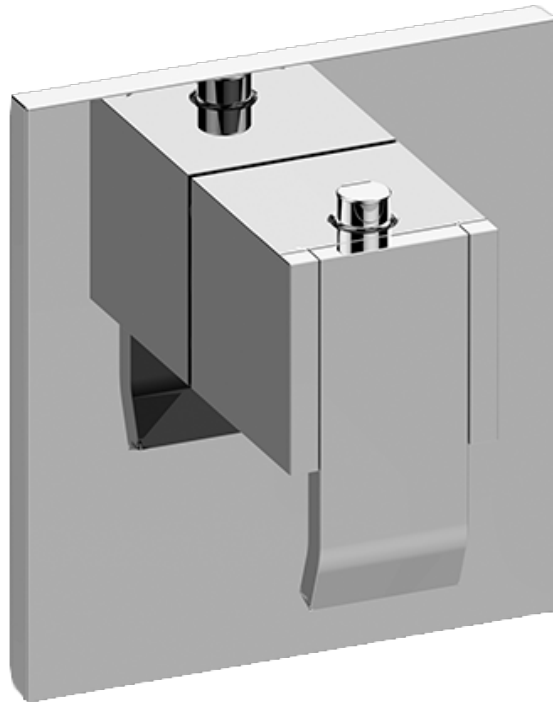

SHOWER
M-Series Full Thermostatic
Shower System
GM3.112SH-LM38E0

GRAFF[®]

Information

- 3/4" thermostatic valve and trim
- 3/4" stop/volume control valve and 2-way diverter valve and trims
- 8" showerhead with 12" wall-mounted shower arm
- Showerhead features no-clog, easy-clean spray nozzles
- Flush-mounted swivel body sprays (3 pieces)
- Handshower set with wall-mounted slide bar and 59" hose (PVD finishes use 59" flex hose)
- Optional extension kit
- Flow rates: showerhead \leq 1.8 max gpm, handshower \leq 1.5 max gpm, body sprays \leq 1.5 max gpm each
- ADA

SHOWER
Thermostatic Rough Valve
G-8006

GRAFF®

Information

- 12.9 gpm @ 60 psi
- 3/4" universal inlets
- Built-in service stops
- Stacking outlet feature
- Complete serviceability from front of all units
- Supplied with protective plastic cover
- CalGreen compliant dependent on functions

Finishes

G-8006

M-Series

3/4" Concealed Thermostatic Rough Valve

Product Features

- 12.9 gpm @ 60 psi
- 3/4" universal inlets
- Built-in service stops
- Stacking outlet feature
- Complete serviceability from front of all units
- Supplied with protective plastic cover
- CalGreen compliant dependent on functions

www.graff-faucets.com | phone: 800-954-4723

SHOWER
Qubic M-Series Thermostatic
Valve Trim with Handle
G-8043-LM38E-T

GRAFF®

Information

- Single metal handle and decorative trim plate
- Use with G-8006 thermostatic rough valve
- ADA