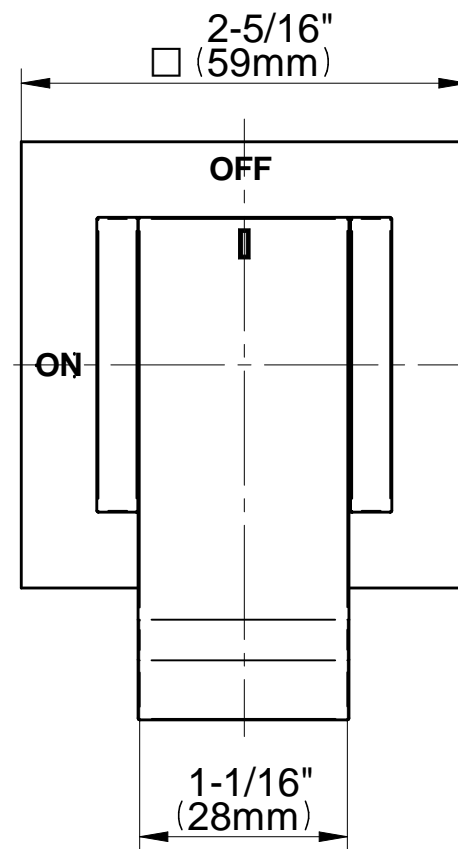

G-8098-LM38E1

QUBIC Series