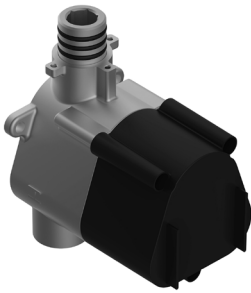

SHOWER
M-Series Full Thermostatic
Shower System
GM3.112SH-LM38E0

GRAFF[®]

Information

- 3/4" thermostatic valve and trim
- 3/4" stop/volume control valve and 2-way diverter valve and trims
- 8" showerhead with 12" wall-mounted shower arm
- Showerhead features no-clog, easy-clean spray nozzles
- Flush-mounted swivel body sprays (3 pieces)
- Handshower set with wall-mounted slide bar and 59" hose (PVD finishes use 59" flex hose)
- Optional extension kit
- Flow rates: showerhead \leq 1.8 max gpm, handshower \leq 1.5 max gpm, body sprays \leq 1.5 max gpm each
- ADA

SHOWER
Thermostatic Rough Valve
G-8006

GRAFF®

Information

- 12.9 gpm @ 60 psi
- 3/4" universal inlets
- Built-in service stops
- Stacking outlet feature
- Complete serviceability from front of all units
- Supplied with protective plastic cover
- CalGreen compliant dependent on functions

Finishes

G-8006

M-Series

3/4" Concealed Thermostatic Rough Valve

Product Features

- 12.9 gpm @ 60 psi
- 3/4" universal inlets
- Built-in service stops
- Stacking outlet feature
- Complete serviceability from front of all units
- Supplied with protective plastic cover
- CalGreen compliant dependent on functions

www.graff-faucets.com | phone: 800-954-4723

SHOWER
Qubic M-Series Thermostatic
Valve Trim with Handle
G-8043-LM38E-T

GRAFF®

Information

- Single metal handle and decorative trim plate
- Use with G-8006 thermostatic rough valve
- ADA