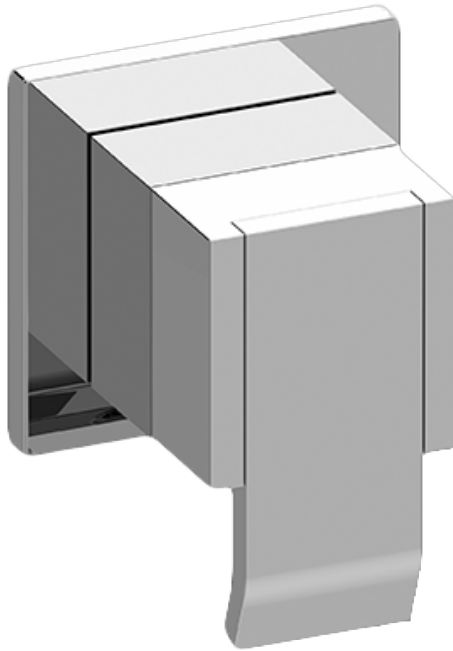

www.graff-faucets.com | phone: 800-954-4723

SHOWER
Qubic M-Series 2-Way Diverter
Valve Trim with Handle
G-8071-LM38E1-T

GRAFF®

Information

- Single metal handle and decorative trim plate
- Use with G-8052 2-Way Diverter Volume Control Valve WITH Off Function and Pass-Through
- ADA