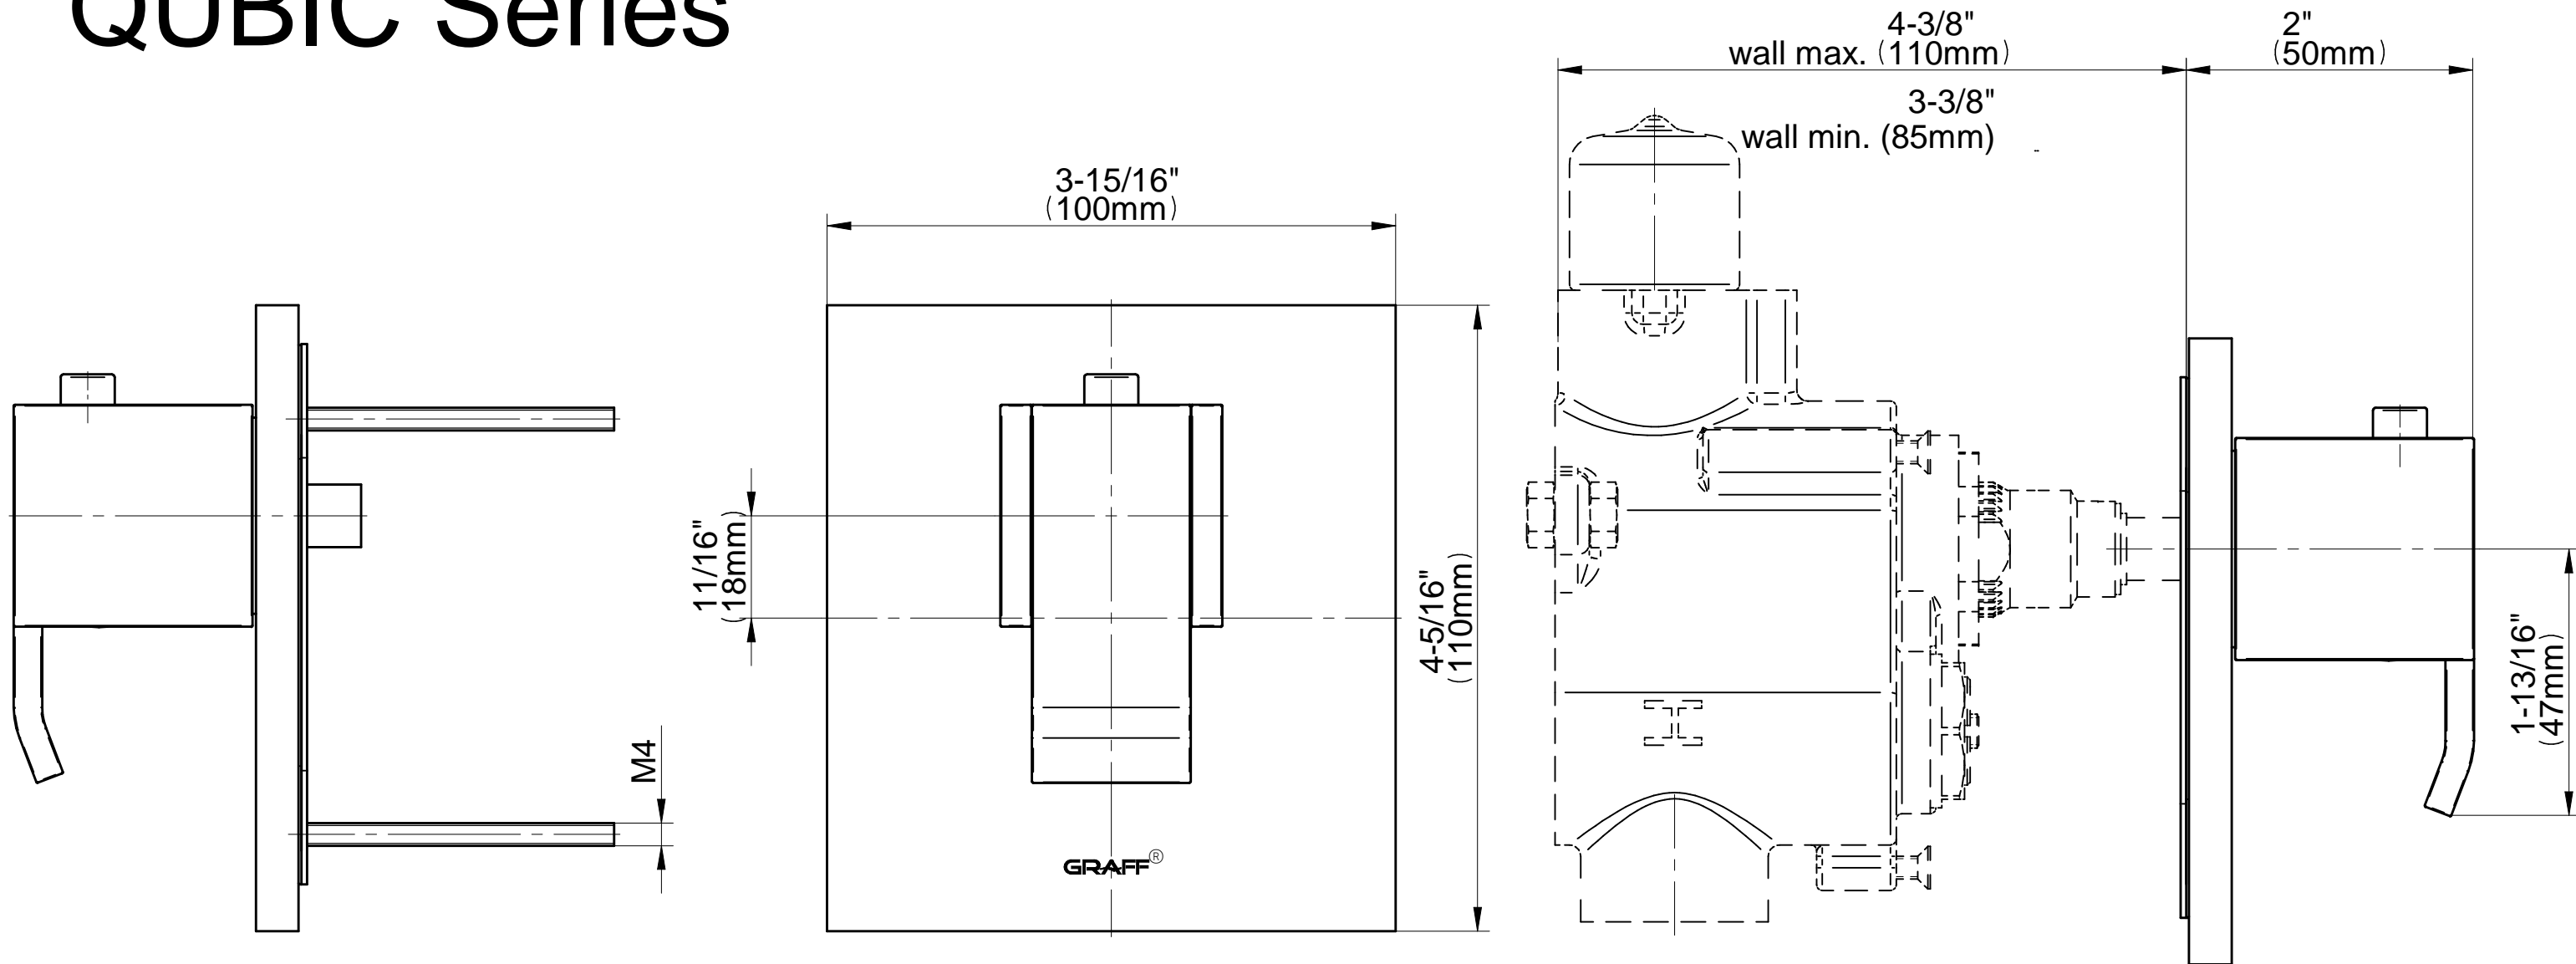

G-8043-LM38E

QUBIC Series