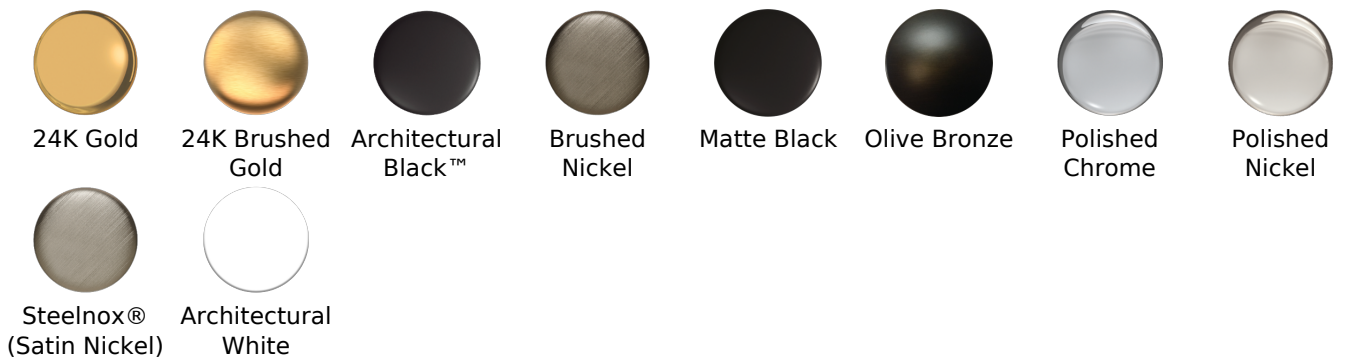

SHOWER
Contemporary Square Wall Supply
Elbow
G-8633

GRAFF®

Information

- 1/2" NPT female thread inlet

Finishes