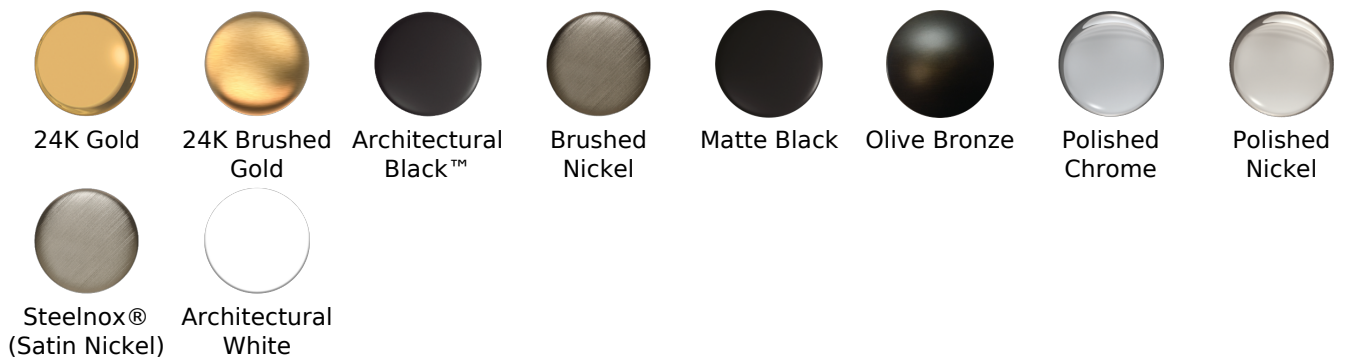

SHOWER
Two-Way Diverter Volume Control
Valve WITH Off Function and Pass-
Through
G-8052

GRAFF®

Information

- 11.7 gpm @ 60 psi
- 3/4" universal inlets/outlets with female threads
- Operates one function at a time
- Stacking inlet and pass-through port feature
- Supplied with protective plastic cover
- CALGreen compliant depending on functions

Finishes