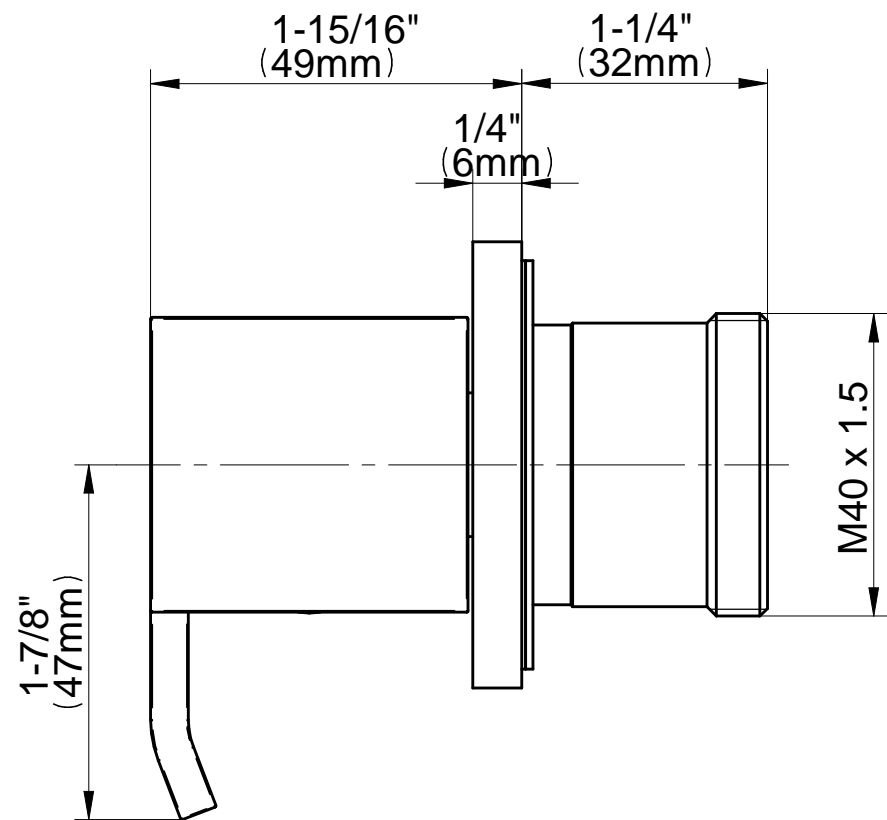

SHOWER
M-Series Full Thermostatic
Shower System
GM3.112SH-LM38E0

GRAFF[®]

Information

- 3/4" thermostatic valve and trim
- 3/4" stop/volume control valve and 2-way diverter valve and trims
- 8" showerhead with 12" wall-mounted shower arm
- Showerhead features no-clog, easy-clean spray nozzles
- Flush-mounted swivel body sprays (3 pieces)
- Handshower set with wall-mounted slide bar and 59" hose (PVD finishes use 59" flex hose)
- Optional extension kit
- Flow rates: showerhead \leq 1.8 max gpm, handshower \leq 1.5 max gpm, body sprays \leq 1.5 max gpm each
- ADA

Finishes

G-8098-LM38E1

QUBIC Series

SHOWER
8" Square Brass Showerhead
G-8438

GRAFF[®]

Information

- 1/4" thick
- 144 no-clog, easy-clean rubber spray nozzles
- Recommended use with ceiling shower arm
- Recommended for use at no more than 10 degrees tilt
- Showerhead flow rate ≤ 1.8 max gpm
- CALGreen