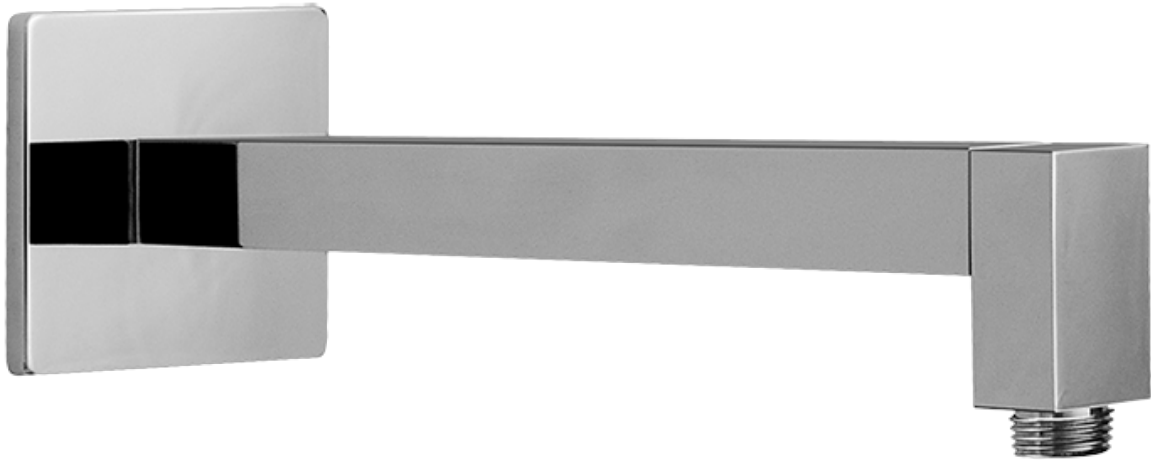

Finishes

G-8497

Shower Components

Contemporary Flush-Mount Body Spray with Solid Brass Swivel Head

Product Features

- 12 no-clog, easy-clean silicone jets
- Metal ball-joint allows for 18° angle adjustment of body spray
- Brass wall escutcheon and Flush-mounted trim
- 1/2" NPT female thread inlet
- Body spray flow rate ≤ 1.5 max gpm

SHOWER
Contemporary 12" Shower Arm
G-8530

GRAFF®

Information

- Includes arm and square flange
- 1/2" NPT male thread inlet
- For use with all showerheads (especially G-8438)

Finishes

24K Gold

24K Brushed
Gold