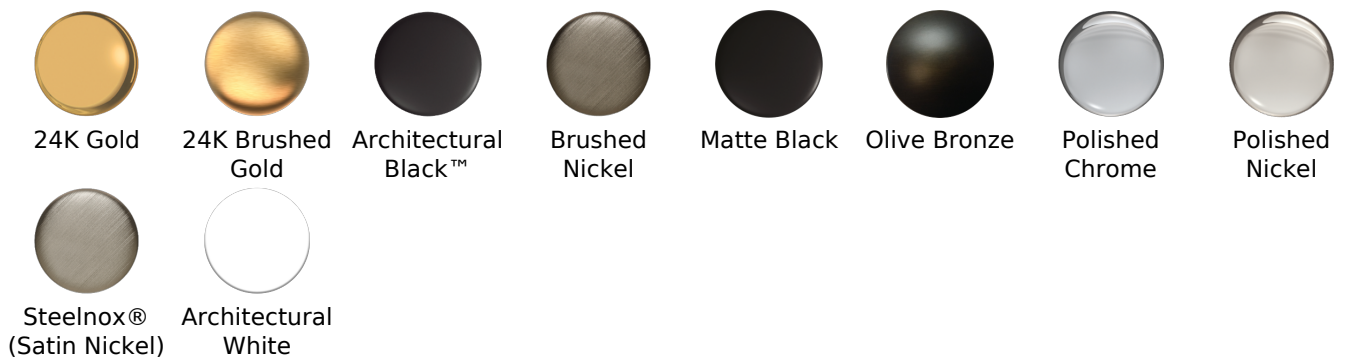

SHOWER
Qubic M-Series 2-Way Diverter
Valve Trim with Handle
G-8071-LM38E1-T

GRAFF®

Information

- Single metal handle and decorative trim plate
- Use with G-8052 2-Way Diverter Volume Control Valve WITH Off Function and Pass-Through
- ADA

Finishes