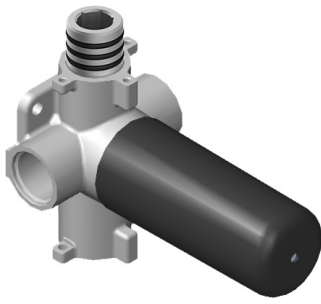

Finishes

G-8006

M-Series

3/4" Concealed Thermostatic Rough Valve

Product Features

- 12.9 gpm @ 60 psi
- 3/4" universal inlets
- Built-in service stops
- Stacking outlet feature
- Complete serviceability from front of all units
- Supplied with protective plastic cover
- CalGreen compliant dependent on functions

www.graff-faucets.com | phone: 800-954-4723

SHOWER
Qubic M-Series Thermostatic
Valve Trim with Handle
G-8043-LM38E-T

GRAFF®

Information

- Single metal handle and decorative trim plate
- Use with G-8006 thermostatic rough valve
- ADA

Polished
Nickel

Steelnox®
(Satin Nickel)

Architectural
White

G-8043-LM38E

QUBIC Series

SHOWER
Two-Way Diverter Volume Control
Valve WITH Off Function and Pass-
Through
G-8052

GRAFF®

Information

Finishes

G-8052 M-Series
 2-Way Diverter Volume Control Valve
 WITH Off Function and Pass-Through

Product Features

- 12.1 gpm @ 60 psi
- 3/4" universal inlets/outlets with female threads
- Stacking inlet and pass-through port feature
- Supplied with protective plastic cover
- CalGreen compliant dependent on functions