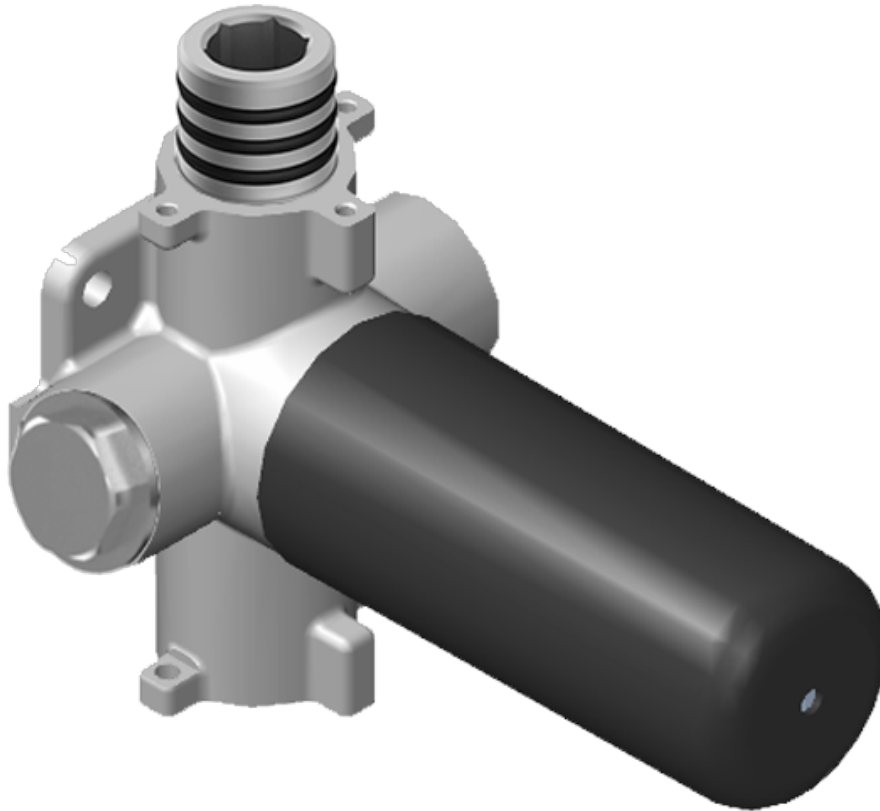

SHOWER
M-Series Full Thermostatic
Shower System
GM3.112SH-LM38E0

GRAFF[®]

Information

- 3/4" thermostatic valve and trim
- 3/4" stop/volume control valve and 2-way diverter valve and trims
- 8" showerhead with 12" wall-mounted shower arm
- Showerhead features no-clog, easy-clean spray nozzles
- Flush-mounted swivel body sprays (3 pieces)
- Handshower set with wall-mounted slide bar and 59" hose (PVD finishes use 59" flex hose)
- Optional extension kit
- Flow rates: showerhead \leq 1.8 max gpm, handshower \leq 1.5 max gpm, body sprays \leq 1.5 max gpm each
- ADA

Finishes

G-8052 M-Series
 2-Way Diverter Volume Control Valve
 WITH Off Function and Pass-Through

Product Features

- 12.1 gpm @ 60 psi
- 3/4" universal inlets/outlets with female threads
- Stacking inlet and pass-through port feature
- Supplied with protective plastic cover
- CalGreen compliant dependent on functions

www.graff-faucets.com | phone: 800-954-4723

SHOWER
Qubic M-Series 2-Way Diverter
Valve Trim with Handle
G-8071-LM38E1-T

GRAFF®

Information

- Single metal handle and decorative trim plate
- Use with G-8052 2-Way Diverter Volume Control Valve WITH Off Function and Pass-Through
- ADA

Finishes

SHOWER
Stop/Volume Control Valve with
Pass Through
G-8076

GRAFF®

Information

- 12.3 gpm @ 60 psi
- 3/4" universal inlets/outlets with female threads
- Stacking inlet and pass-through port feature
- Supplied with protective plastic cover
- CalGreen compliant dependent on functions