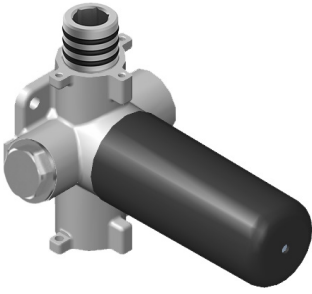

www.graff-faucets.com | phone: 800-954-4723

SHOWER
Qubic M-Series 2-Way Diverter
Valve Trim with Handle
G-8071-LM38E1-T

GRAFF®

Information

- Single metal handle and decorative trim plate
- Use with G-8052 2-Way Diverter Volume Control Valve WITH Off Function and Pass-Through
- ADA

Finishes

G-8076

M-Series

Stop/Volume Control Rough Valve with Pass-Through

GRAFF[®]
CUTTING EDGE DESIGN

Product Features

- 13.2 gpm @ 60 psi
- 3/4" universal inlets/outlets with female threads
- Stacking inlet and pass-through port feature
- Supplied with protective plastic cover
- CalGreen compliant dependent on functions