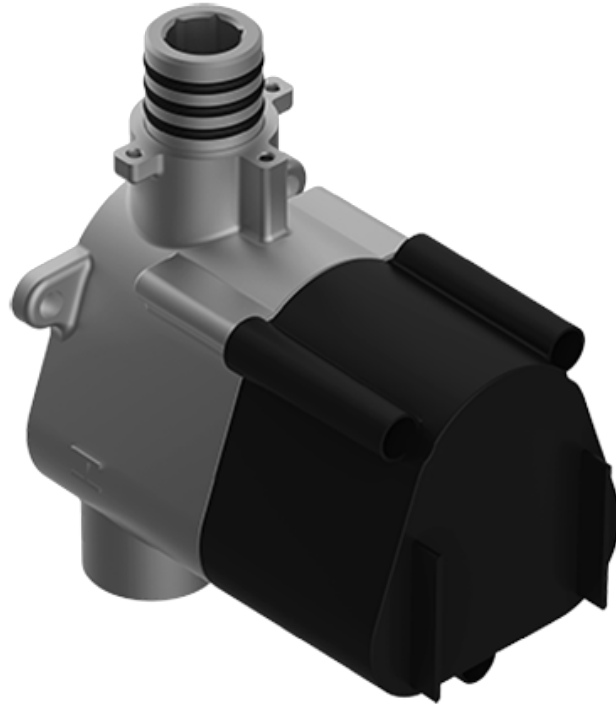

SHOWER
M-Series Full Thermostatic
Shower System
GM3.112SH-LM38E0

GRAFF[®]

Information

- 3/4" thermostatic valve and trim
- 3/4" stop/volume control valve and 2-way diverter valve and trims
- 8" showerhead with 12" wall-mounted shower arm
- Showerhead features no-clog, easy-clean spray nozzles
- Flush-mounted swivel body sprays (3 pieces)
- Handshower set with wall-mounted slide bar and 59" hose (PVD finishes use 59" flex hose)
- Optional extension kit
- Flow rates: showerhead \leq 1.8 max gpm, handshower \leq 1.5 max gpm, body sprays \leq 1.5 max gpm each
- ADA

SHOWER
Thermostatic Rough Valve
G-8006

GRAFF®

Information

- 12.9 gpm @ 60 psi
- 3/4" universal inlets
- Built-in service stops
- Stacking outlet feature
- Complete serviceability from front of all units
- Supplied with protective plastic cover
- CalGreen compliant dependent on functions

Finishes

G-8006

M-Series

3/4" Concealed Thermostatic Rough Valve

Product Features

- 12.9 gpm @ 60 psi
- 3/4" universal inlets
- Built-in service stops
- Stacking outlet feature
- Complete serviceability from front of all units
- Supplied with protective plastic cover
- CalGreen compliant dependent on functions

www.graff-faucets.com | phone: 800-954-4723

SHOWER
Qubic M-Series Thermostatic
Valve Trim with Handle
G-8043-LM38E-T

GRAFF®

Information

- Single metal handle and decorative trim plate
- Use with G-8006 thermostatic rough valve
- ADA