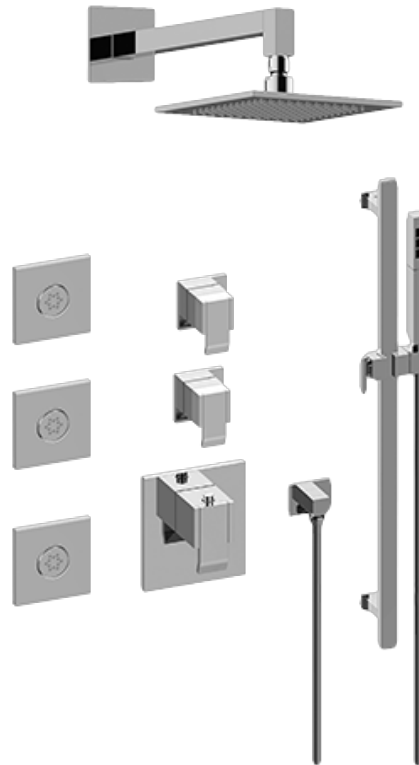

SHOWER
M-Series Full Thermostatic
Shower System
GM3.112SH-LM38E0

GRAFF[®]

Information

- 3/4" thermostatic valve and trim
- 3/4" stop/volume control valve and 2-way diverter valve and trims
- 8" showerhead with 12" wall-mounted shower arm
- Showerhead features no-clog, easy-clean spray nozzles
- Flush-mounted swivel body sprays (3 pieces)
- Handshower set with wall-mounted slide bar and 59" hose (PVD finishes use 59" flex hose)
- Optional extension kit
- Flow rates: showerhead \leq 1.8 max gpm, handshower \leq 1.5 max gpm, body sprays \leq 1.5 max gpm each
- ADA

SHOWER
Thermostatic Rough Valve
G-8006

GRAFF®

Information

- 12.9 gpm @ 60 psi
- 3/4" universal inlets
- Built-in service stops
- Stacking outlet feature
- Complete serviceability from front of all units
- Supplied with protective plastic cover
- CalGreen compliant dependent on functions

www.graff-faucets.com | phone: 800-954-4723

SHOWER
Qubic M-Series Thermostatic
Valve Trim with Handle
G-8043-LM38E-T

GRAFF®

Information

- Single metal handle and decorative trim plate
- Use with G-8006 thermostatic rough valve
- ADA

Finishes

G-8497

Shower Components

Contemporary Flush-Mount Body Spray with Solid Brass Swivel Head

Product Features

- 12 no-clog, easy-clean silicone jets
- Metal ball-joint allows for 18° angle adjustment of body spray
- Brass wall escutcheon and Flush-mounted trim
- 1/2" NPT female thread inlet
- Body spray flow rate ≤ 1.5 max gpm