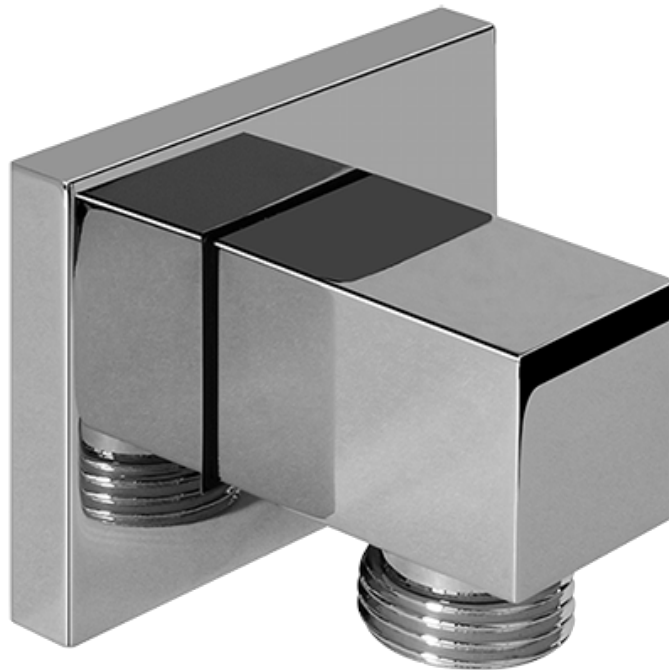

Finishes

Polished
Chrome

Steelnox[®]
(Satin Nickel)

G-8497

Shower Components

Contemporary Flush-Mount Body Spray with Solid Brass Swivel Head

Product Features

- 12 no-clog, easy-clean silicone jets
- Metal ball-joint allows for 18° angle adjustment of body spray
- Brass wall escutcheon and Flush-mounted trim
- 1/2" NPT female thread inlet
- Body spray flow rate ≤ 1.5 max gpm

* Special order finish- call for availability

SHOWER
Contemporary Square Wall
Bracket for Handshower
G-8632

GRAFF®

Information

- Solid brass construction

Finishes

Polished
Chrome

Steelnox®
(Satin Nickel)

G-8632

Contemporary Square Wall Bracket for Handshower

Product Features

- Solid brass construction

Available Finishes

- Polished Chrome
G-8632-PC
- Steelnox[®]
G-8632-SN

Warranty

- Limited lifetime warranty

www.graff-faucets.com | phone: 800-954-4723

SHOWER
Contemporary Square Wall Supply
Elbow
G-8633

GRAFF®

Information

- 1/2" NPT female thread inlet

Finishes

Polished
Chrome

Steelnox®
(Satin Nickel)