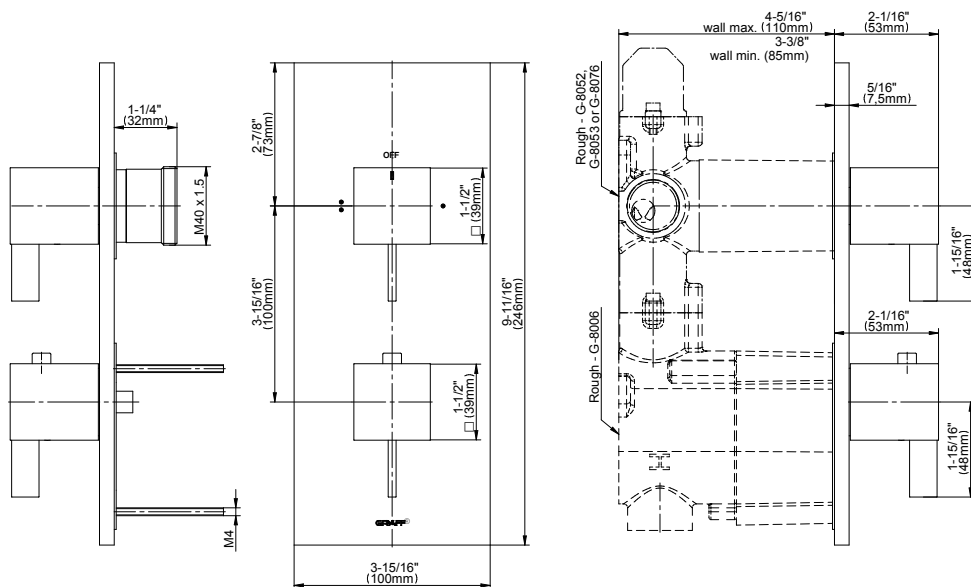

G-8048-LM39E0-**-T

Qubic Tre

M-Series Valve Trim with Two Handles

Product Features

- Two metal handles
- Decorative trim plate
- Use with M-Series rough valves

Available Finishes

- Polished Chrome
  G-8048-LM39E0-PC-T
- Brushed Nickel
  G-8048-LM39E0-BNi-T
- Polished Nickel
  G-8048-LM39E0-PN-T
- Steelnox*
  G-8048-LM39E0-SN-T*
- Olive Bronze*
  G-8048-LM39E0-OB-T*

Warranty

- Limited lifetime warranty

For complete warranty information go to <http://www.graff-designs.com/en/info/faqs>

The measurements shown are for reference only. Products and specifications shown are subject to change without notice. Revised 5/2018.

www.graff-designs.com | phone: 800-954-4723