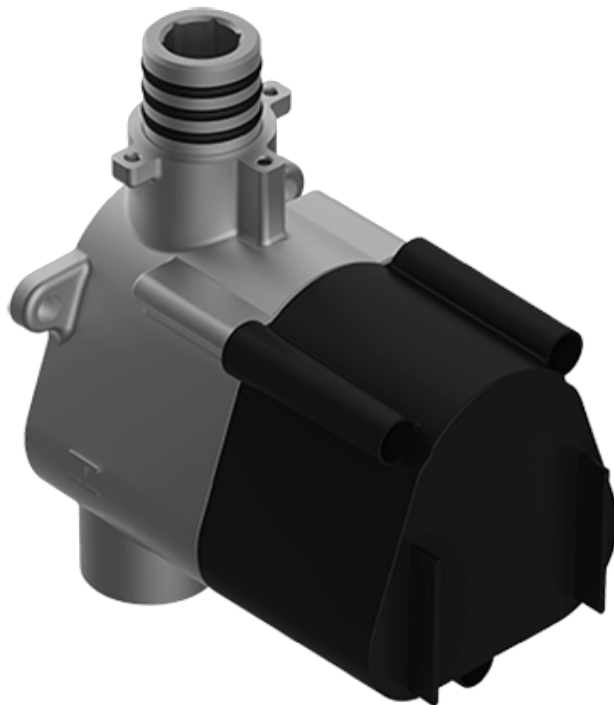

SHOWER
M-Series Full Thermostatic
Shower System
GM2.128WG-LM39E0

GRAFF®

Information

- 3/4" thermostatic valve and trim
- 3/4" 3-way diverter valve
- Showerhead features no-clog, easy-clean spray nozzles
- Flush-mounted swivel body sprays (3 pieces)
- Handshower set with wall bracket and 59" hose
- Optional extension kit
- Flow rates: showerhead ≤ 1.8 max gpm, handshower ≤ 1.5 max gpm, body sprays ≤ 1.5 max gpm each
- ADA

SHOWER
Thermostatic Rough Valve
G-8006

GRAFF®

Information

- 12.9 gpm @ 60 psi
- 3/4" universal inlets
- Built-in service stops
- Stacking outlet feature
- Complete serviceability from front of all units
- Supplied with protective plastic cover
- CalGreen compliant dependent on functions

Finishes

Polished
Chrome

Steelnox®
(Satin Nickel)

G-8006

M-Series

3/4" Concealed Thermostatic Rough Valve

Product Features

- 12.9 gpm @ 60 psi
- 3/4" universal inlets
- Built-in service stops
- Stacking outlet feature
- Complete serviceability from front of all units
- Supplied with protective plastic cover
- CalGreen compliant dependent on functions

Finishes

Polished
Chrome

Steelnox®
(Satin Nickel)

G-8048-LM39E0-**-T

Qubic Tre

M-Series Valve Trim with Two Handles

Product Features

- Two metal handles
- Decorative trim plate
- Use with M-Series rough valves