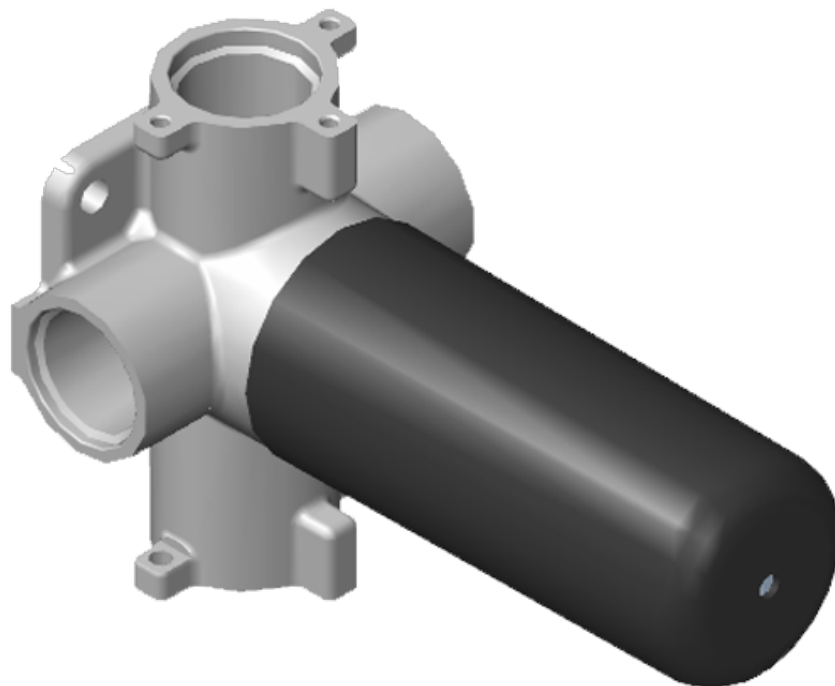

www.graff-faucets.com | phone: 800-954-4723

SHOWER
Qubic M-Series Valve Trim with
Two Handles
G-8048-LM39E0-T

GRAFF®

Information

- Two metal handles, decorative trim plate
- Use with M-Series rough valves
- ADA

Finishes

Polished
Chrome

Steelnox®
(Satin Nickel)

G-8048-LM39E0-**-T

Qubic Tre

M-Series Valve Trim with Two Handles

Product Features

- Two metal handles
- Decorative trim plate
- Use with M-Series rough valves

www.graff-designs.com | phone: 800-954-4723

SHOWER
Three-Way Diverter Control Valve
WITH Off Function (No Pass-
Through)
G-8053

GRAFF®

Information

- ~11.4 gpm @ 60 psi
- 3/4" universal inlets/outlets with female threads
- Operates one function at a time
- Stacking inlet feature
- Supplied with protective plastic cover
- CALGreen compliant depending on functions

Finishes

Polished
Chrome

Steelnox®
(Satin Nickel)

G-8053

M-Series

3-Way Diverter Control Valve WITH Off Function (No Pass-Through)

Product Features

- 3/4" universal inlets/outlets with female threads
- Stacking inlet feature
- Supplied with protective plastic cover
- CalGreen compliant dependent on functions