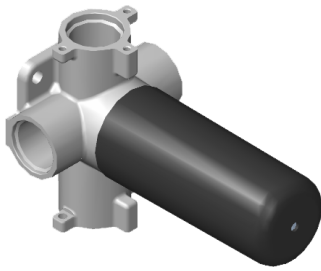

Finishes

Polished
Chrome

Steelnox®
(Satin Nickel)

SHOWER
Three-Way Diverter Control Valve
WITH Off Function (No Pass-
Through)
G-8053

GRAFF®

Information

- ~11.4 gpm @ 60 psi
- 3/4" universal inlets/outlets with female threads
- Operates one function at a time
- Stacking inlet feature
- Supplied with protective plastic cover
- CALGreen compliant depending on functions

Finishes

Polished
Chrome

Steelnox®
(Satin Nickel)

G-8053

M-Series

3-Way Diverter Control Valve WITH Off Function (No Pass-Through)

Product Features

- 3/4" universal inlets/outlets with female threads
- Stacking inlet feature
- Supplied with protective plastic cover
- CalGreen compliant dependent on functions

www.graff-faucets.com | phone: 800-954-4723

SHOWER
Square Flush Mount Body Spray
w/ Solid Brass Swivel Head
G-8497

GRAFF[®]

Information

- 12 no-clog, easy-clean silicon jets
- Metal ball-joint allows for 18° angle adjustment of body spray
- Brass wall escutcheon and flush-mounted trim
- 1/2" NPT female thread inlet
- Body spray flow rate \leq 1.5 max gpm

Finishes

Polished
Chrome

Steelnox[®]
(Satin Nickel)

G-8497

Shower Components

Contemporary Flush-Mount Body Spray with Solid Brass Swivel Head

Product Features

- 12 no-clog, easy-clean silicone jets
- Metal ball-joint allows for 18° angle adjustment of body spray
- Brass wall escutcheon and Flush-mounted trim
- 1/2" NPT female thread inlet
- Body spray flow rate ≤ 1.5 max gpm