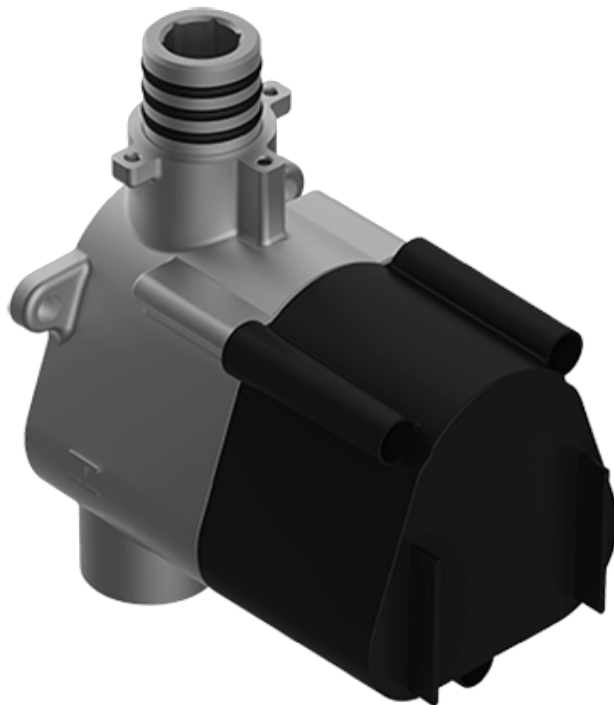

SHOWER
M-Series Full Thermostatic
Shower System
GM2.128WG-LM38E0

GRAFF®

Information

- 3/4" thermostatic valve and trim
- 3/4" 3-way diverter valve
- Showerhead features no-clog, easy-clean spray nozzles
- Flush-mounted swivel body sprays (3 pieces)
- Handshower set with wall bracket and 59" hose
- Optional extension kit
- Flow rates: showerhead ≤ 1.8 max gpm, handshower ≤ 1.5 max gpm, body sprays ≤ 1.5 max gpm each
- ADA

SHOWER
Thermostatic Rough Valve
G-8006

GRAFF®

Information

- 12.9 gpm @ 60 psi
- 3/4" universal inlets
- Built-in service stops
- Stacking outlet feature
- Complete serviceability from front of all units
- Supplied with protective plastic cover
- CalGreen compliant dependent on functions

Finishes

Polished
Chrome

Steelnox®
(Satin Nickel)

G-8006

M-Series

3/4" Concealed Thermostatic Rough Valve

Product Features

- 12.9 gpm @ 60 psi
- 3/4" universal inlets
- Built-in service stops
- Stacking outlet feature
- Complete serviceability from front of all units
- Supplied with protective plastic cover
- CalGreen compliant dependent on functions

www.graff-faucets.com | phone: 800-954-4723

SHOWER
Qubic M-Series Valve Trim with
Two Handles
G-8048-LM38E0-T

GRAFF®

Information

- Two metal handles, decorative trim plate
- Use with M-Series rough valves
- ADA