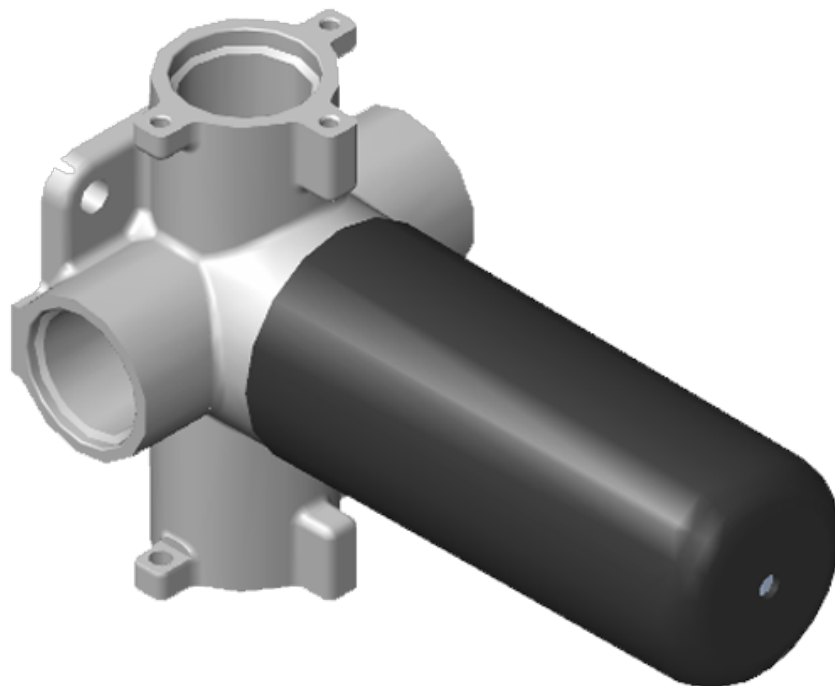

www.graff-faucets.com | phone: 800-954-4723

SHOWER
Qubic M-Series Valve Trim with
Two Handles
G-8048-LM38E0-T

GRAFF®

Information

- Two metal handles, decorative trim plate
- Use with M-Series rough valves
- ADA

Finishes

Polished
Chrome

Steelnox®
(Satin Nickel)

SHOWER
Three-Way Diverter Control Valve
WITH Off Function (No Pass-
Through)
G-8053

GRAFF®

Information

- ~11.4 gpm @ 60 psi
- 3/4" universal inlets/outlets with female threads
- Operates one function at a time
- Stacking inlet feature
- Supplied with protective plastic cover
- CALGreen compliant depending on functions

Finishes

Polished
Chrome

Steelnox®
(Satin Nickel)

G-8053

M-Series

3-Way Diverter Control Valve WITH Off Function (No Pass-Through)

Product Features

- 3/4" universal inlets/outlets with female threads
- Stacking inlet feature
- Supplied with protective plastic cover
- CalGreen compliant dependent on functions

www.graff-faucets.com | phone: 800-954-4723

SHOWER
Square Flush Mount Body Spray
w/ Solid Brass Swivel Head
G-8497

GRAFF[®]

Information

- 12 no-clog, easy-clean silicon jets
- Metal ball-joint allows for 18° angle adjustment of body spray
- Brass wall escutcheon and flush-mounted trim
- 1/2" NPT female thread inlet
- Body spray flow rate \leq 1.5 max gpm