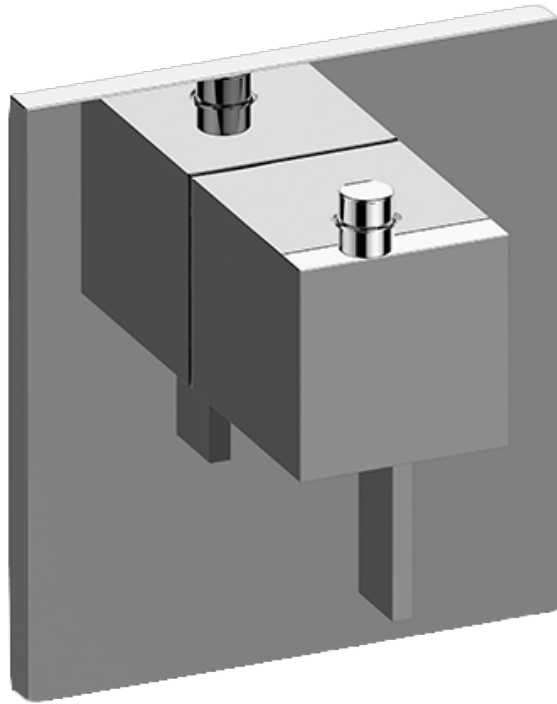

SHOWER
M-Series Full Thermostatic
Shower System with Diverter
Valve
GM2.122SG-LM39E0

GRAFF®

Information

- 3/4" thermostatic valve and trim
- 8" rain showerhead with 12" wall-mounted shower arm
- Swivel body sprays (3 pieces)
- Handshower set w/wall bracket
- 3-way diverter valve
- Showerhead features no-clog, easy-clean spray nozzles
- Optional extension kit
- 3/4" thermostatic rough valve flow rate ~12.9 gpm @60 psi
- Flow rates: showerhead ≤ 1.8 max gpm, handshower ≤ 1.5 max gpm, body sprays ≤ 1.5 max gpm each

SHOWER
Thermostatic Rough Valve
G-8006

GRAFF[®]

Information

- 12.9 gpm @ 60 psi
- 3/4" universal inlets
- Built-in service stops
- Stacking outlet feature
- Complete serviceability from front of all units
- Supplied with protective plastic cover
- CalGreen compliant dependent on functions

Finishes

G-8006

M-Series

3/4" Concealed Thermostatic Rough Valve

Product Features

- 12.9 gpm @ 60 psi
- 3/4" universal inlets
- Built-in service stops
- Stacking outlet feature
- Complete serviceability from front of all units
- Supplied with protective plastic cover
- CalGreen compliant dependent on functions

www.graff-faucets.com | phone: 800-954-4723

SHOWER
Qubic Tre M-Series Thermostatic
Valve Trim with Handle
G-8043-LM39E-T

GRAFF®

Information

- Single metal handle and decorative trim plate
- Use with G-8006 thermostatic rough valve
- ADA