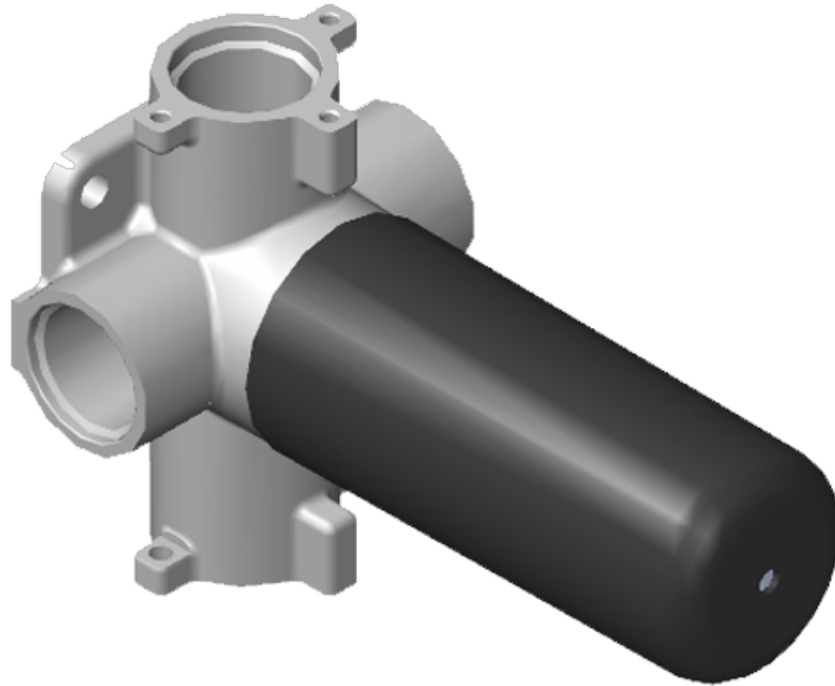

SHOWER
M-Series Full Thermostatic
Shower System with Diverter
Valve
GM2.122SG-LM39E0

GRAFF®

Information

- 3/4" thermostatic valve and trim
- 8" rain showerhead with 12" wall-mounted shower arm
- Swivel body sprays (3 pieces)
- Handshower set w/wall bracket
- 3-way diverter valve
- Showerhead features no-clog, easy-clean spray nozzles
- Optional extension kit
- 3/4" thermostatic rough valve flow rate ~12.9 gpm @60 psi
- Flow rates: showerhead ≤ 1.8 max gpm, handshower ≤ 1.5 max gpm, body sprays ≤ 1.5 max gpm each

Polished
Nickel

Steelnox®
(Satin Nickel)

Architectural
White

G-8043-LM39E-**-T

Qubic Tre

M-Series Thermostatic Valve Trim with Handle

Product Features

- Single metal handle and decorative trim plate
- Use with G-8006 thermostatic rough valve

www.graff-designs.com | phone: 800-954-4723

SHOWER
Three-Way Diverter Control Valve
WITH Off Function (No Pass-
Through)
G-8053

GRAFF®

Information

- ~11.4 gpm @ 60 psi
- 3/4" universal inlets/outlets with female threads
- Operates one function at a time
- Stacking inlet feature
- Supplied with protective plastic cover
- CALGreen compliant depending on functions

Finishes

G-8053

M-Series

3-Way Diverter Control Valve WITH Off Function (No Pass-Through)

Product Features

- 3/4" universal inlets/outlets with female threads
- Stacking inlet feature
- Supplied with protective plastic cover
- CalGreen compliant dependent on functions