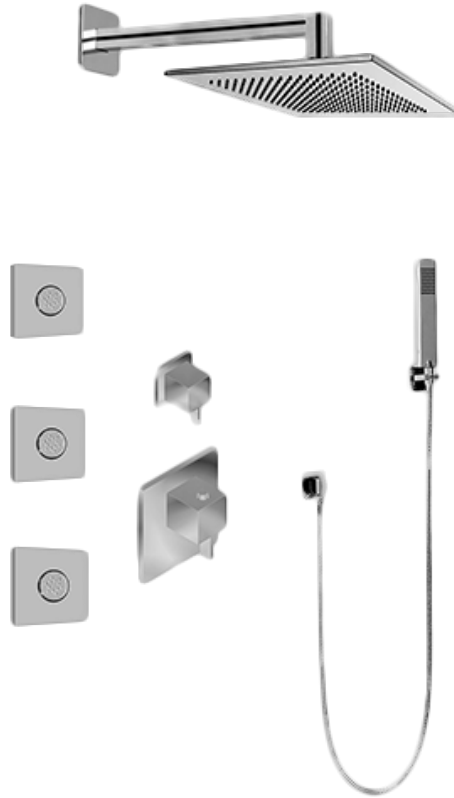

SHOWER
M-Series Full Thermostatic
Shower System with Diverter
Valve
GM2.122SG-LM39E0

GRAFF®

Information

- 3/4" thermostatic valve and trim
- 8" rain showerhead with 12" wall-mounted shower arm
- Swivel body sprays (3 pieces)
- Handshower set w/wall bracket
- 3-way diverter valve
- Showerhead features no-clog, easy-clean spray nozzles
- Optional extension kit
- 3/4" thermostatic rough valve flow rate ~12.9 gpm @60 psi
- Flow rates: showerhead ≤ 1.8 max gpm, handshower ≤ 1.5 max gpm, body sprays ≤ 1.5 max gpm each

SHOWER
Thermostatic Rough Valve
G-8006

GRAFF[®]

Information

- 12.9 gpm @ 60 psi
- 3/4" universal inlets
- Built-in service stops
- Stacking outlet feature
- Complete serviceability from front of all units
- Supplied with protective plastic cover
- CalGreen compliant dependent on functions

Finishes

G-8006

M-Series

3/4" Concealed Thermostatic Rough Valve

Product Features

- 12.9 gpm @ 60 psi
- 3/4" universal inlets
- Built-in service stops
- Stacking outlet feature
- Complete serviceability from front of all units
- Supplied with protective plastic cover
- CalGreen compliant dependent on functions

Finishes

G-8497

Shower Components

Contemporary Flush-Mount Body Spray with Solid Brass Swivel Head

Product Features

- 12 no-clog, easy-clean silicone jets
- Metal ball-joint allows for 18° angle adjustment of body spray
- Brass wall escutcheon and Flush-mounted trim
- 1/2" NPT female thread inlet
- Body spray flow rate ≤ 1.5 max gpm