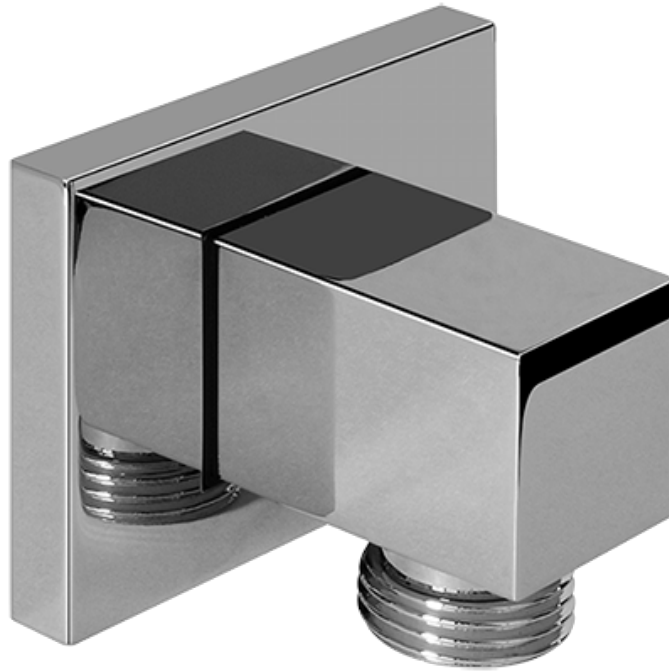

SHOWER
M-Series Full Thermostatic
Shower System with Diverter
Valve
GM2.122SG-LM39E0

GRAFF®

Information

- 3/4" thermostatic valve and trim
- 8" rain showerhead with 12" wall-mounted shower arm
- Swivel body sprays (3 pieces)
- Handshower set w/wall bracket
- 3-way diverter valve
- Showerhead features no-clog, easy-clean spray nozzles
- Optional extension kit
- 3/4" thermostatic rough valve flow rate ~12.9 gpm @60 psi
- Flow rates: showerhead ≤ 1.8 max gpm, handshower ≤ 1.5 max gpm, body sprays ≤ 1.5 max gpm each

G-8632

Contemporary Square Wall Bracket for Handshower

Product Features

- Solid brass construction

Available Finishes

- Polished Chrome
G-8632-PC
- Steelnox[®]
G-8632-SN

Warranty

- Limited lifetime warranty

www.graff-faucets.com | phone: 800-954-4723

SHOWER
Contemporary Square Wall Supply
Elbow
G-8633

GRAFF®

Information

- 1/2" NPT female thread inlet

Finishes

G-8633

Contemporary Square Wall Supply Elbow