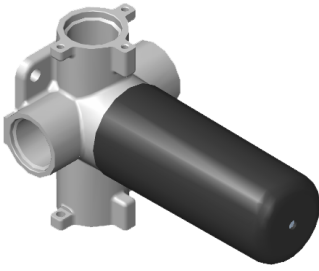

SHOWER
M-Series Full Thermostatic
Shower System with Diverter
Valve
GM2.122SG-LM39E0

GRAFF®

Information

- 3/4" thermostatic valve and trim
- 8" rain showerhead with 12" wall-mounted shower arm
- Swivel body sprays (3 pieces)
- Handshower set w/wall bracket
- 3-way diverter valve
- Showerhead features no-clog, easy-clean spray nozzles
- Optional extension kit
- 3/4" thermostatic rough valve flow rate ~12.9 gpm @60 psi
- Flow rates: showerhead ≤ 1.8 max gpm, handshower ≤ 1.5 max gpm, body sprays ≤ 1.5 max gpm each

Polished
Nickel

Steelnox®
(Satin Nickel)

Architectural
White

G-8043-LM39E-**-T

Qubic Tre

M-Series Thermostatic Valve Trim with Handle

Product Features

- Single metal handle and decorative trim plate
- Use with G-8006 thermostatic rough valve

www.graff-designs.com | phone: 800-954-4723

SHOWER
Three-Way Diverter Control Valve
WITH Off Function (No Pass-
Through)
G-8053

GRAFF®

Information

- ~11.4 gpm @ 60 psi
- 3/4" universal inlets/outlets with female threads
- Operates one function at a time
- Stacking inlet feature
- Supplied with protective plastic cover
- CALGreen compliant depending on functions

Finishes

G-8053

M-Series

3-Way Diverter Control Valve WITH Off Function (No Pass-Through)

Product Features

- 3/4" universal inlets/outlets with female threads
- Stacking inlet feature
- Supplied with protective plastic cover
- CalGreen compliant dependent on functions