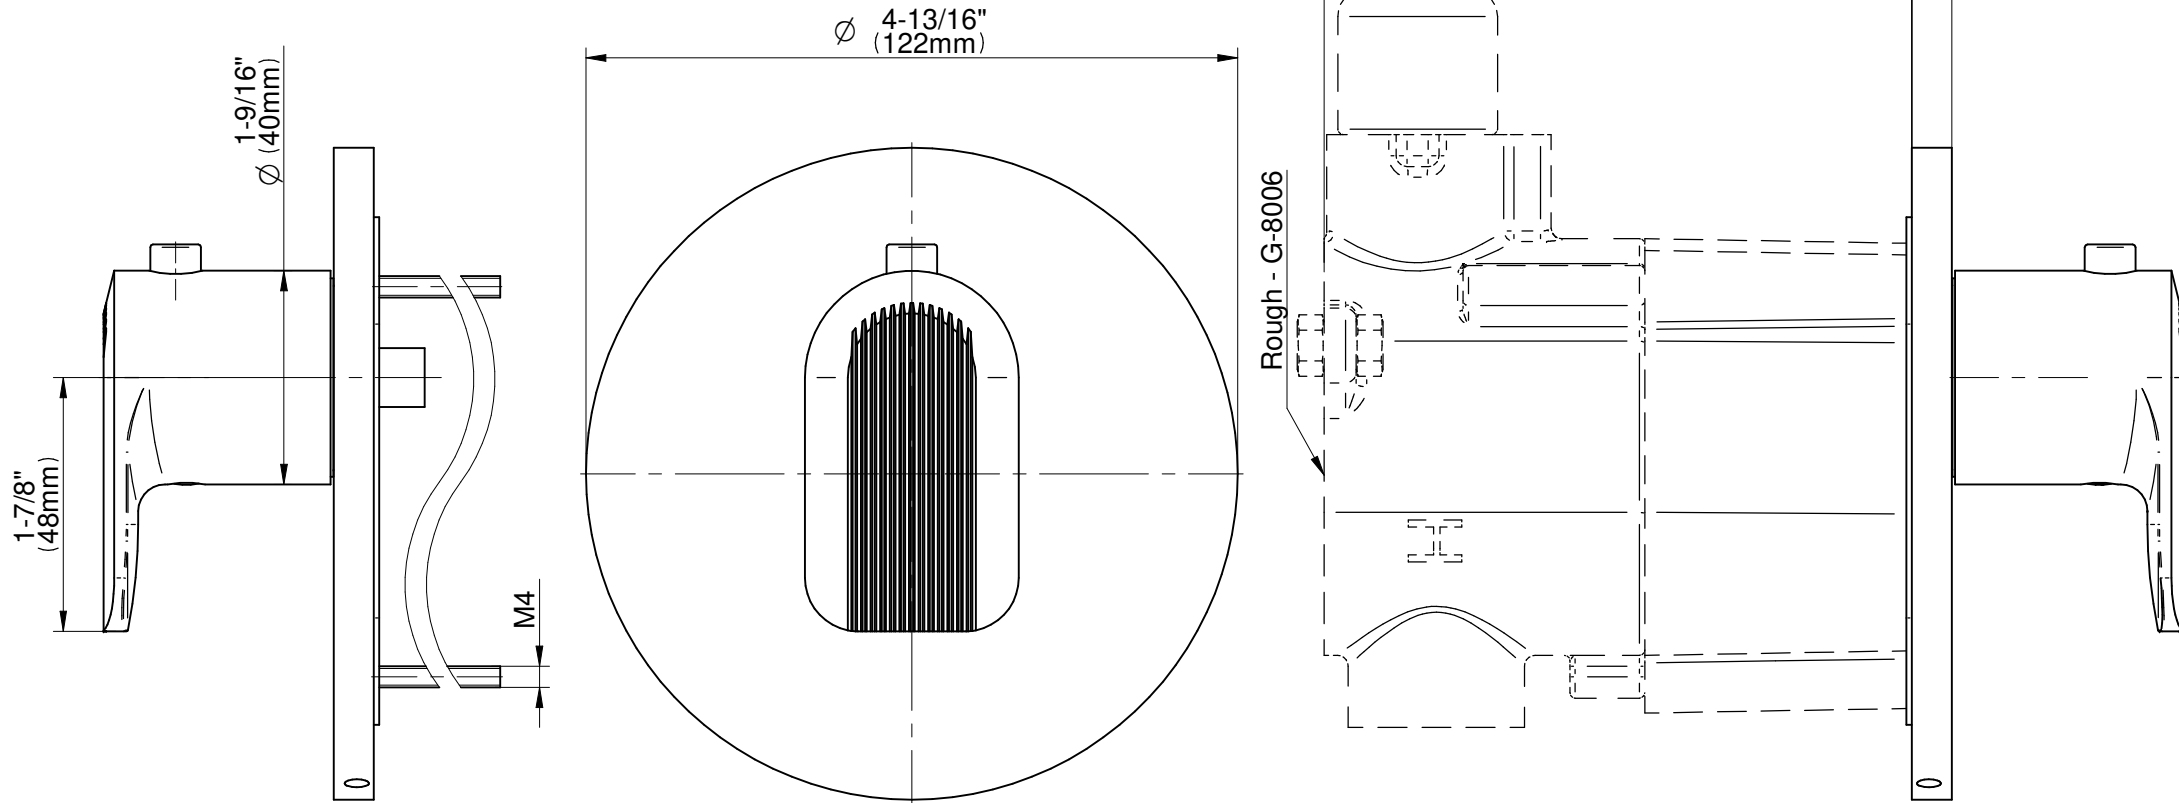

SHOWER
Sento M-Series Thermostatic
Shower System - Tub and Shower
with Handshower
GL3.H12ST-LM58E0

GRAFF®

Information

- 3/4" thermostatic valve and trim
- 3/4" stop/volume control valve and 3-way diverter valve and trims
- 8" showerhead with 12" wall-mounted shower arm
- Showerhead features no-clog, easy-clean spray nozzles
- Handshower set with wall-mounted slide bar and 59" hose (PVD finishes use 59" flex hose)
- 7" matching Sento collection tub spout
- Optional extension kit
- Flow rates: showerhead ≤ 1.8 max gpm, handshower ≤ 1.5 max gpm
- ADA
- CALGreen

SHOWER
M-Series Thermostatic Valve Trim
with Handle

GRAFF®

Information

- Single metal handle
- Decorative trim plate
- Use with G-8006 Thermostatic Rough Valve
- ADA

Finishes

G-8037-LM58E-T

Sento Series

SHOWER
M-Series Stop/Volume Control
Valve Trim with Handle