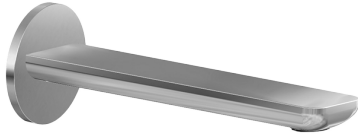

Sento Series

SHOWER
M-Series 3-Way Diverter Valve
Trim with Handle

GRAFF®

Information

- Single metal handle
- Decorative trim plate
- Use with G-8053 3-Way Diverter Control Valve WITH Off Function
- ADA

Finishes

G-8069-LM58E1-T

Sento Series

SHOWER
7" Contemporary Sento Tub Spout
G-6365

GRAFF®

Information

- Includes spout ring
- 1/2" NPT male thread inlet
- Tub spout flow rate ~ 14.0 gpm @60 psi
- Matches Sento Collection

Finishes

Product Features

- Includes spout ring
- 1/2" NPT female thread inlet
- Tub spout flow rate ~ 14.0 gpm @60 psi

Available Finishes

- Polished Chrome
G-6365-PC
- Brushed Nickel
G-6365-BNi
- Polished Nickel
G-6365-PN
- Olive Bronze
G-6365-OB
- Unfinished Brass*
G-6365-UB*
- Gold*
G-6365-AU*
- Brushed Gold*
G-6365-BAU*