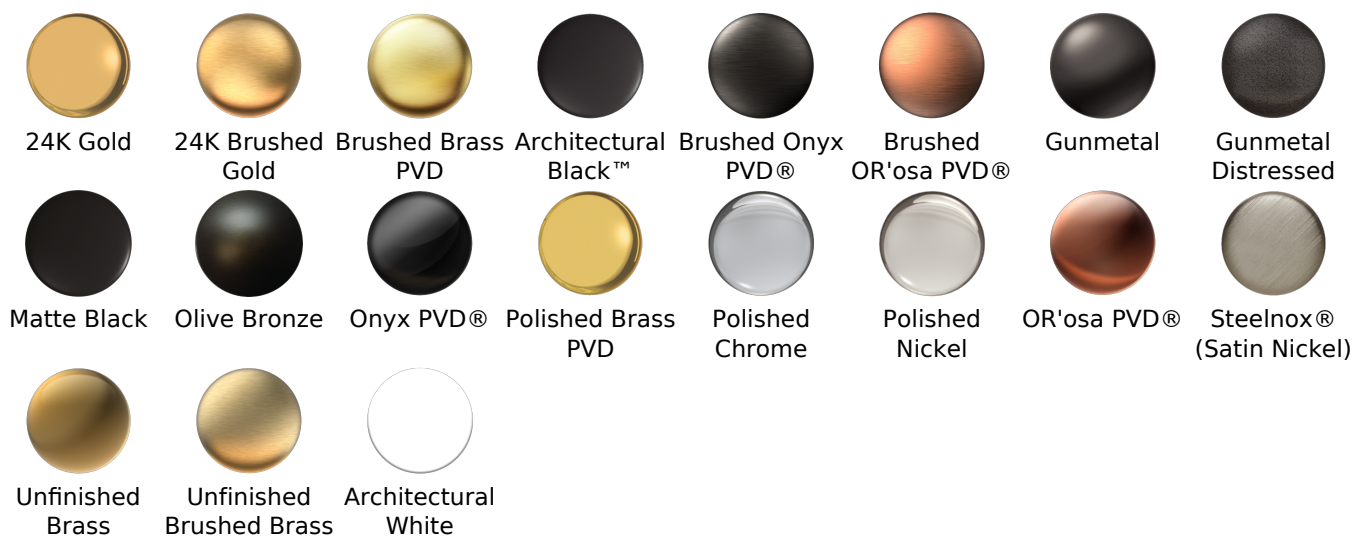

SHOWER
M-Series 3-Way Diverter Valve
Trim with Handle

GRAFF®

Information

- Single metal handle
- Decorative trim plate
- Use with G-8053 3-Way Diverter Control Valve WITH Off Function
- ADA

Finishes