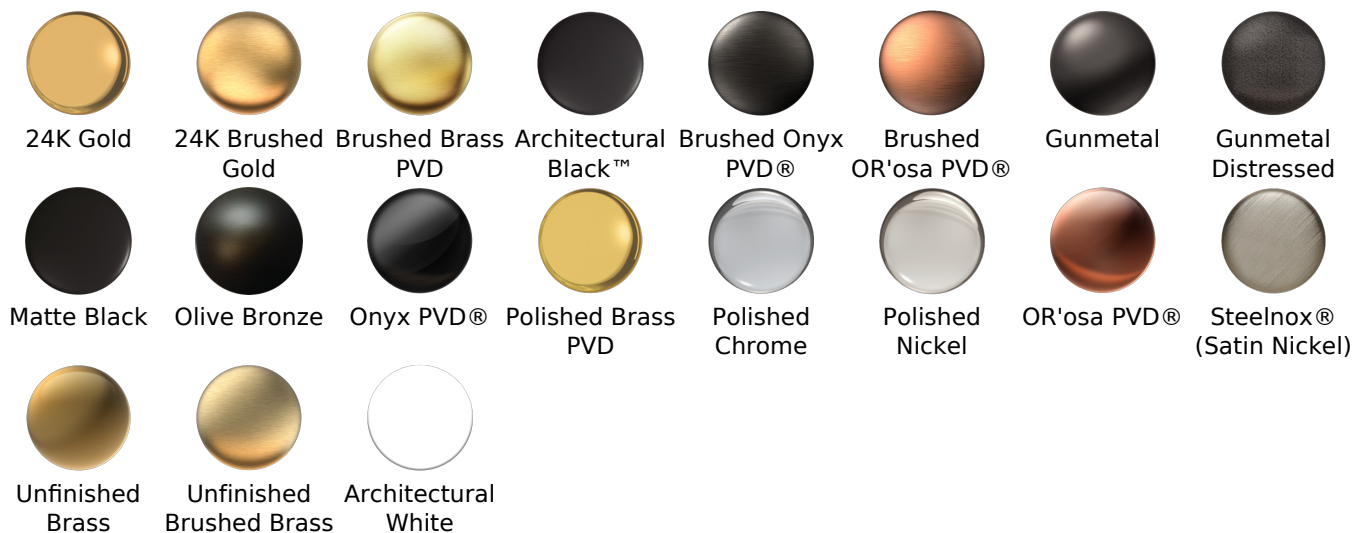

SHOWER
M-Series Stop/Volume Control
Valve Trim with Handle

GRAFF®

Information

- Single metal handle
- Decorative trim plate
- Use with G-8076 Stop/Volume Control Rough Valve with Pass-Through or G-8077 Stop/Volume Control Rough Valve
- ADA

Finishes