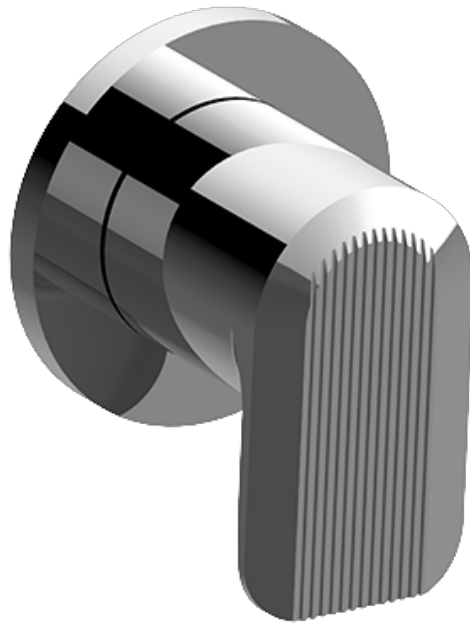

SHOWER
M-Series Thermostatic Valve Trim
with Handle

GRAFF®

Information

- Single metal handle
- Decorative trim plate
- Use with G-8006 Thermostatic Rough Valve
- ADA

Finishes

G-8037-LM58E-T

Sento Series

SHOWER
M-Series Stop/Volume Control
Valve Trim with Handle

GRAFF®

Information

- Single metal handle
- Decorative trim plate
- Use with G-8076 Stop/Volume Control Rough Valve with Pass-Through or G-8077 Stop/Volume Control Rough Valve
- ADA

Finishes

G-8097-LM58E1-T

Sento Series

SHOWER
M-Series 3-Way Diverter Valve
Trim with Handle

GRAFF®

Information

- Single metal handle
- Decorative trim plate
- Use with G-8053 3-Way Diverter Control Valve WITH Off Function
- ADA

Finishes

G-8069-LM58E1-T

Sento Series

SHOWER
7" Contemporary Sento Tub Spout
G-6365

GRAFF®

Information

- Includes spout ring
- 1/2" NPT male thread inlet
- Tub spout flow rate ~ 14.0 gpm @60 psi
- Matches Sento Collection