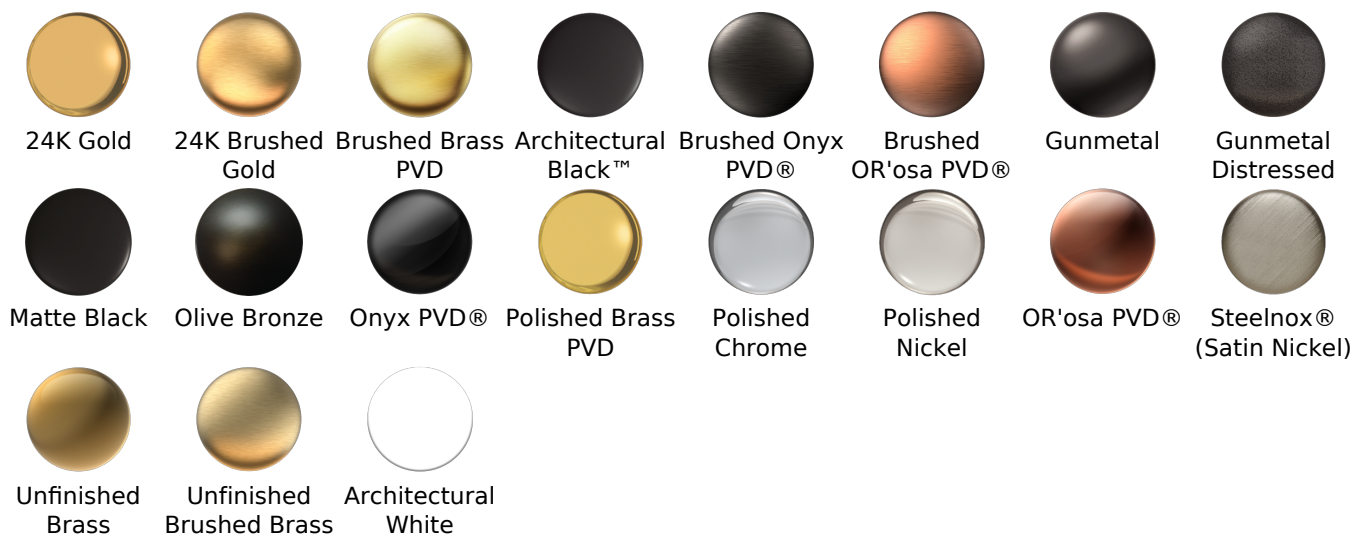

Available Finishes

- Polished Chrome
G-8605-PC
- Polished Nickel
G-8605-PN
- Brushed Nickel
G-8605-BNi
- Unfinished Brushed Brass*
G-8605-UBB*
- Unfinished Brass*
G-8605-UB*
- Matte Black*
G-8605-MBK*
- Architectural Black*
G-8605-BK*
- Architectural White*
G-8605-WT*
- Olive Brass*
G-8605-OB*
- Gunmetal*
G-8605-GM*
- Vintage Brushed Brass*
G-8605-VBB*
- Steelnox (Satin Nickel)
G-8605-SN
- 24K Brushed Gold*
G-8605-BAU*
- 24K Gold*
G-8605-AU*
- Gunmetal Distressed*
G-8605-GMD*

* Special order finish- call for availability

SHOWER
Contemporary Round Wall Supply
Elbow
G-8613

GRAFF®

Information

- 1/2" NPT female thread inlet

Finishes

G-8613

Shower Components Contemporary Round Wall Supply Elbow