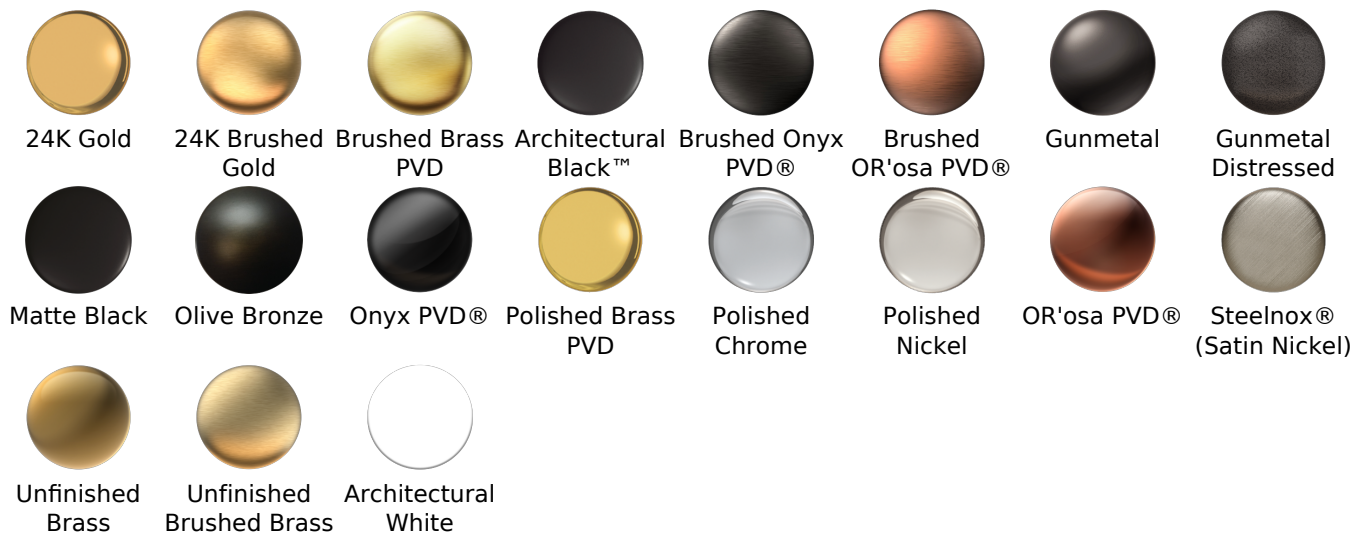

Finishes

Product Features

- Includes spout ring
- 1/2" NPT female thread inlet
- Tub spout flow rate ~ 14.0 gpm @60 psi

Available Finishes

- Polished Chrome
G-6365-PC
- Brushed Nickel
G-6365-BNi
- Polished Nickel
G-6365-PN
- Olive Bronze
G-6365-OB
- Unfinished Brass*
G-6365-UB*
- Gold*
G-6365-AU*
- Brushed Gold*
G-6365-BAU*