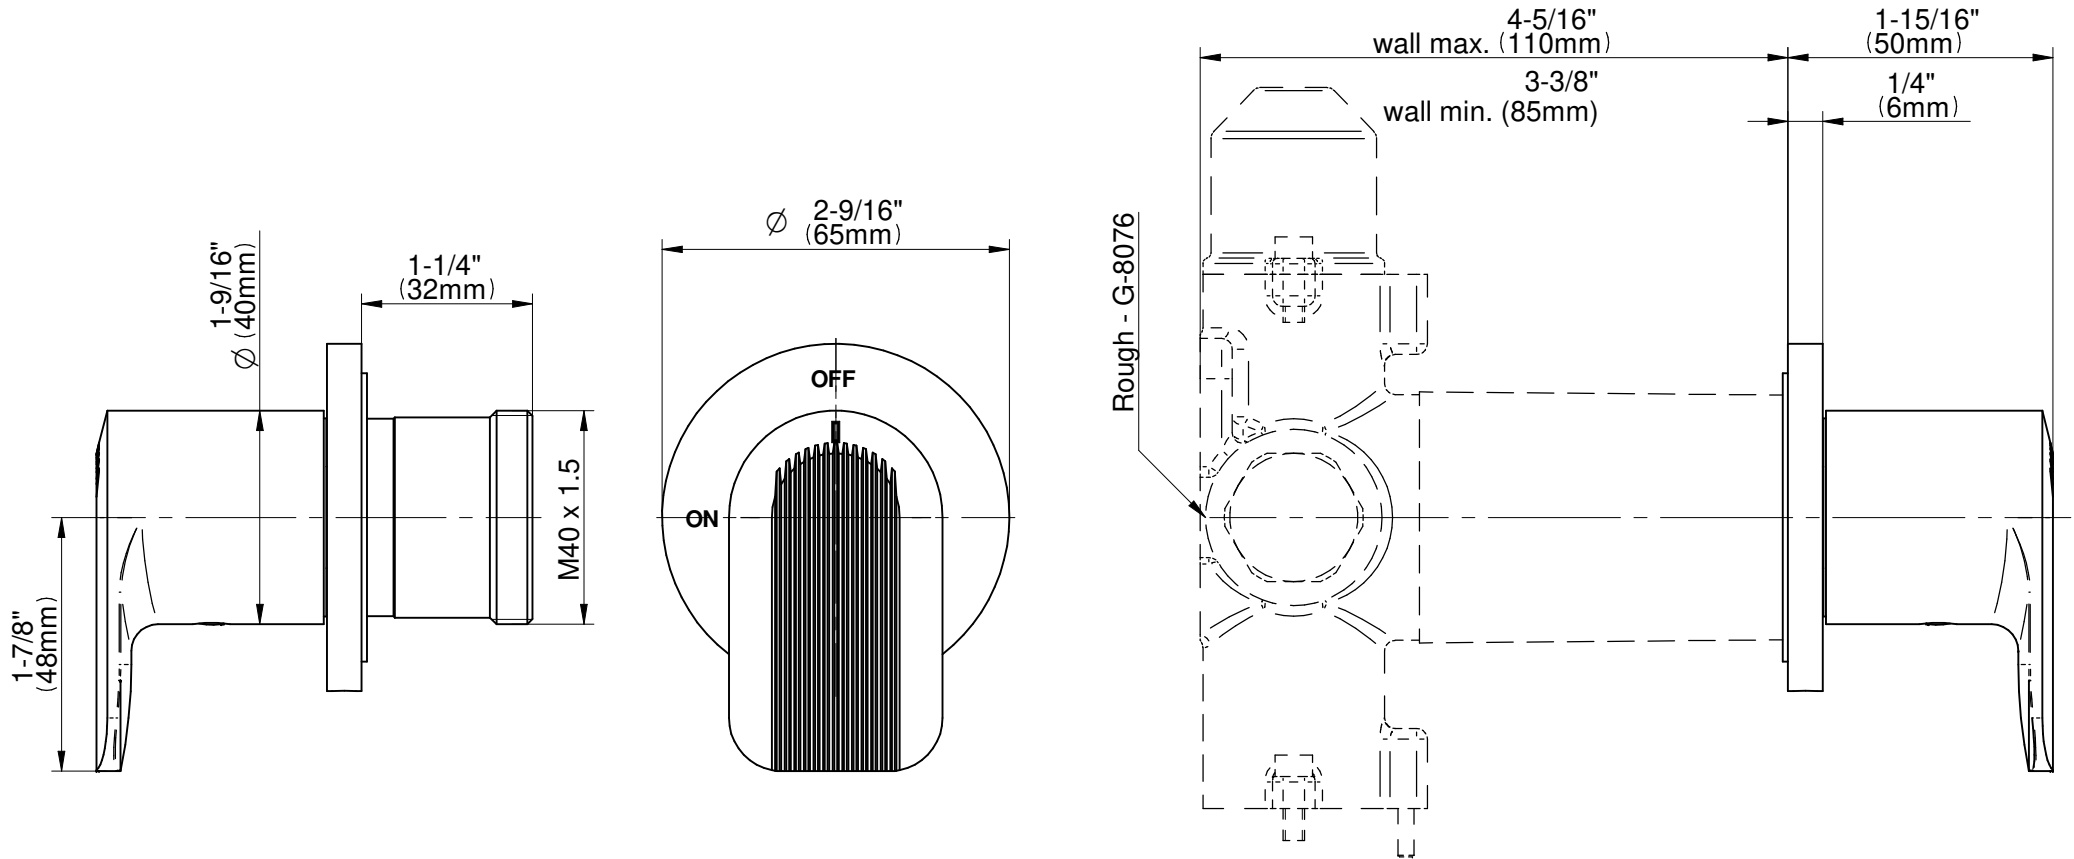

SHOWER
Sento M-Series Thermostatic
Shower System - Tub and Shower
with Handshower
GL3.H12ST-LM58E0

GRAFF®

Information

- 3/4" thermostatic valve and trim
- 3/4" stop/volume control valve and 3-way diverter valve and trims
- 8" showerhead with 12" wall-mounted shower arm
- Showerhead features no-clog, easy-clean spray nozzles
- Handshower set with wall-mounted slide bar and 59" hose (PVD finishes use 59" flex hose)
- 7" matching Sento collection tub spout
- Optional extension kit
- Flow rates: showerhead ≤ 1.8 max gpm, handshower ≤ 1.5 max gpm
- ADA
- CALGreen

SHOWER
M-Series Thermostatic Valve Trim
with Handle

GRAFF®

Information

- Single metal handle
- Decorative trim plate
- Use with G-8006 Thermostatic Rough Valve
- ADA

Finishes

G-8037-LM58E-T

Sento Series

SHOWER
M-Series Stop/Volume Control
Valve Trim with Handle

GRAFF®

Information

- Single metal handle
- Decorative trim plate
- Use with G-8076 Stop/Volume Control Rough Valve with Pass-Through or G-8077 Stop/Volume Control Rough Valve
- ADA

Finishes

G-8097-LM58E1-T

Sento Series

SHOWER
M-Series 3-Way Diverter Valve
Trim with Handle

GRAFF®

Information

- Single metal handle
- Decorative trim plate
- Use with G-8053 3-Way Diverter Control Valve WITH Off Function
- ADA

Finishes