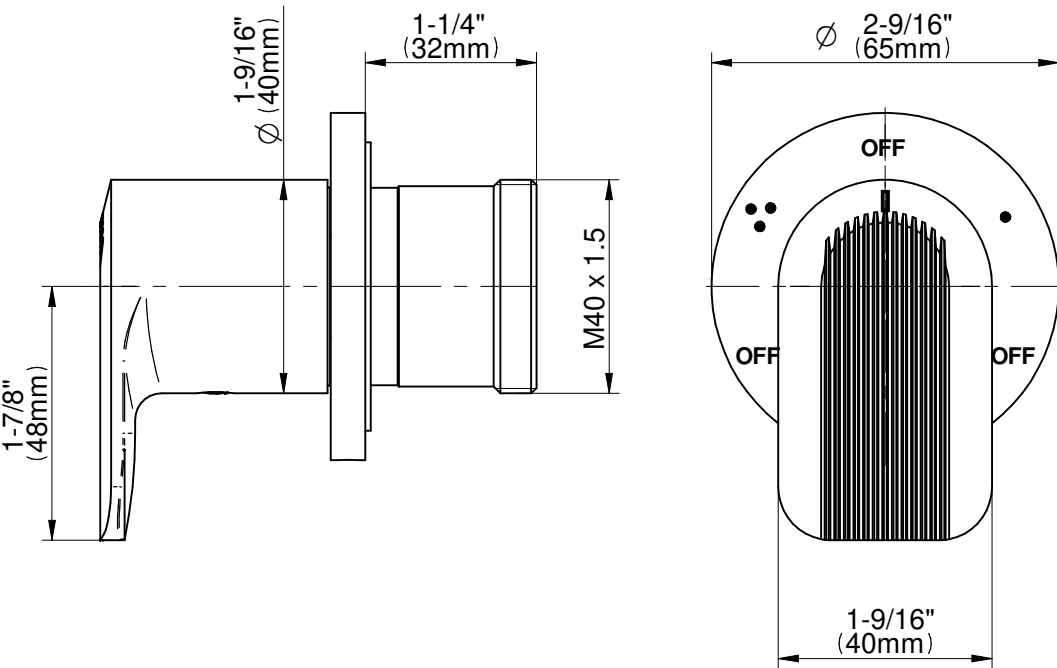

SHOWER
Sento M-Series Thermostatic
Shower System - Tub and Shower
with Handshower
GL3.H12ST-LM58E0

GRAFF®

Information

- 3/4" thermostatic valve and trim
- 3/4" stop/volume control valve and 3-way diverter valve and trims
- 8" showerhead with 12" wall-mounted shower arm
- Showerhead features no-clog, easy-clean spray nozzles
- Handshower set with wall-mounted slide bar and 59" hose (PVD finishes use 59" flex hose)
- 7" matching Sento collection tub spout
- Optional extension kit
- Flow rates: showerhead ≤ 1.8 max gpm, handshower ≤ 1.5 max gpm
- ADA
- CALGreen

Sento Series

SHOWER
M-Series 3-Way Diverter Valve
Trim with Handle

GRAFF®

Information

- Single metal handle
- Decorative trim plate
- Use with G-8053 3-Way Diverter Control Valve WITH Off Function
- ADA

Finishes

G-8069-LM58E1-T

Sento Series

SHOWER
7" Contemporary Sento Tub Spout
G-6365

GRAFF®

Information

- Includes spout ring
- 1/2" NPT male thread inlet
- Tub spout flow rate ~ 14.0 gpm @60 psi
- Matches Sento Collection