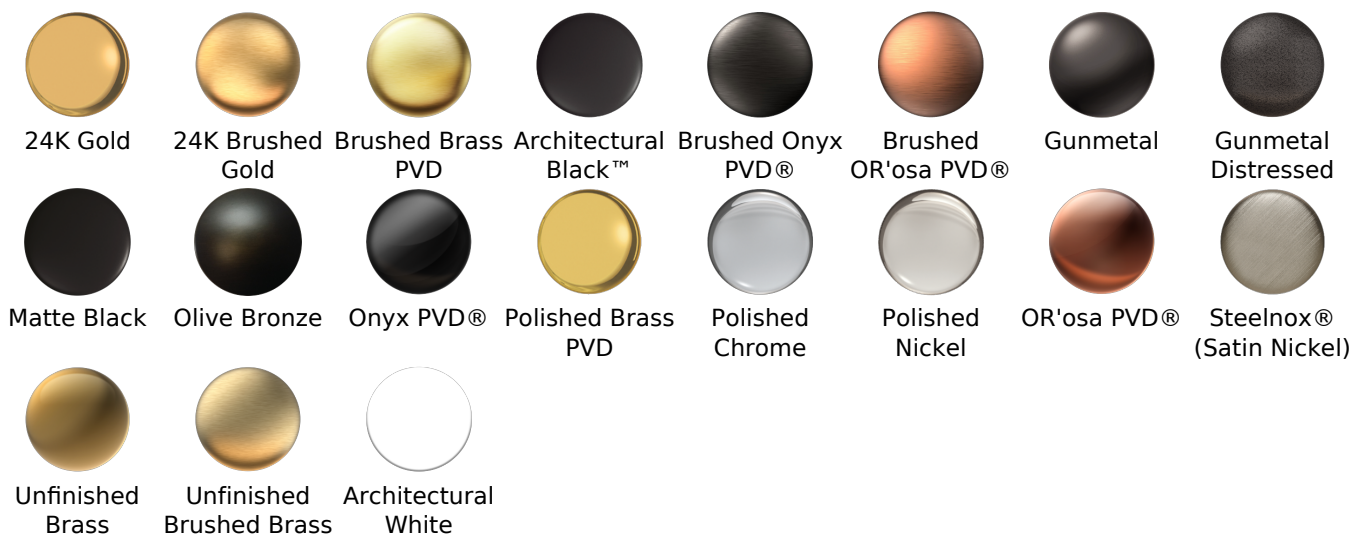

Information

- Brass spiral flexible hose with conical nut

Finishes