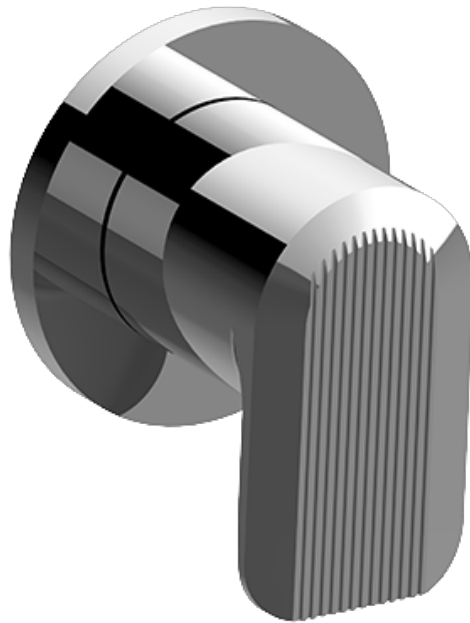

SHOWER
Sento M-Series Thermostatic
Shower System - Tub and Shower
with Handshower
GL3.H12ST-LM58E0

GRAFF®

Information

- 3/4" thermostatic valve and trim
- 3/4" stop/volume control valve and 3-way diverter valve and trims
- 8" showerhead with 12" wall-mounted shower arm
- Showerhead features no-clog, easy-clean spray nozzles
- Handshower set with wall-mounted slide bar and 59" hose (PVD finishes use 59" flex hose)
- 7" matching Sento collection tub spout
- Optional extension kit
- Flow rates: showerhead ≤ 1.8 max gpm, handshower ≤ 1.5 max gpm
- ADA
- CALGreen

SHOWER
M-Series Thermostatic Valve Trim
with Handle

GRAFF®

Information

- Single metal handle
- Decorative trim plate
- Use with G-8006 Thermostatic Rough Valve
- ADA

Finishes

G-8037-LM58E-T

Sento Series

SHOWER
M-Series Stop/Volume Control
Valve Trim with Handle

GRAFF®

Information

- Single metal handle
- Decorative trim plate
- Use with G-8076 Stop/Volume Control Rough Valve with Pass-Through or G-8077 Stop/Volume Control Rough Valve
- ADA

Finishes

G-8097-LM58E1-T

Sento Series

SHOWER
M-Series 3-Way Diverter Valve
Trim with Handle

GRAFF®

Information

- Single metal handle
- Decorative trim plate
- Use with G-8053 3-Way Diverter Control Valve WITH Off Function
- ADA

Finishes