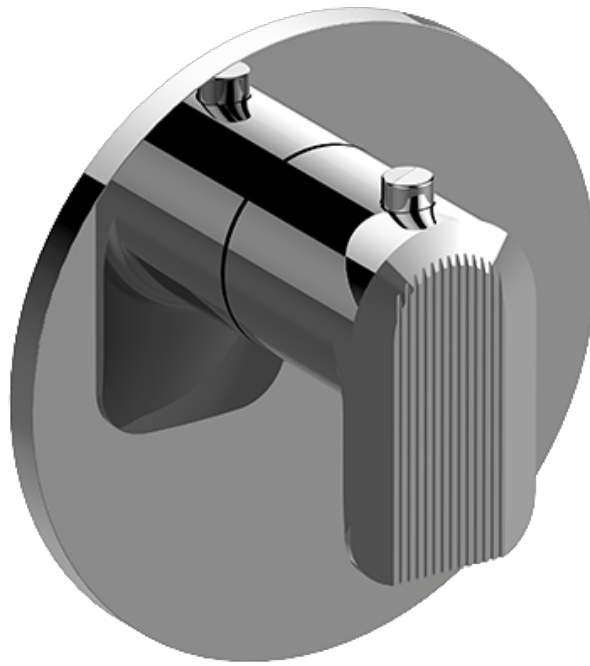

SHOWER
Sento M-Series Thermostatic
Shower System - Tub and Shower
with Handshower
GL3.H12ST-LM58E0

GRAFF®

Information

- 3/4" thermostatic valve and trim
- 3/4" stop/volume control valve and 3-way diverter valve and trims
- 8" showerhead with 12" wall-mounted shower arm
- Showerhead features no-clog, easy-clean spray nozzles
- Handshower set with wall-mounted slide bar and 59" hose (PVD finishes use 59" flex hose)
- 7" matching Sento collection tub spout
- Optional extension kit
- Flow rates: showerhead ≤ 1.8 max gpm, handshower ≤ 1.5 max gpm
- ADA
- CALGreen

SHOWER
M-Series Thermostatic Valve Trim
with Handle

GRAFF®

Information

- Single metal handle
- Decorative trim plate
- Use with G-8006 Thermostatic Rough Valve
- ADA

Finishes

G-8037-LM58E-T

Sento Series

SHOWER
M-Series Stop/Volume Control
Valve Trim with Handle

GRAFF®

Information

- Single metal handle
- Decorative trim plate
- Use with G-8076 Stop/Volume Control Rough Valve with Pass-Through or G-8077 Stop/Volume Control Rough Valve
- ADA

Finishes

G-8097-LM58E1-T

Sento Series

SHOWER
M-Series 3-Way Diverter Valve
Trim with Handle

GRAFF®

Information

- Single metal handle
- Decorative trim plate
- Use with G-8053 3-Way Diverter Control Valve WITH Off Function
- ADA

Finishes