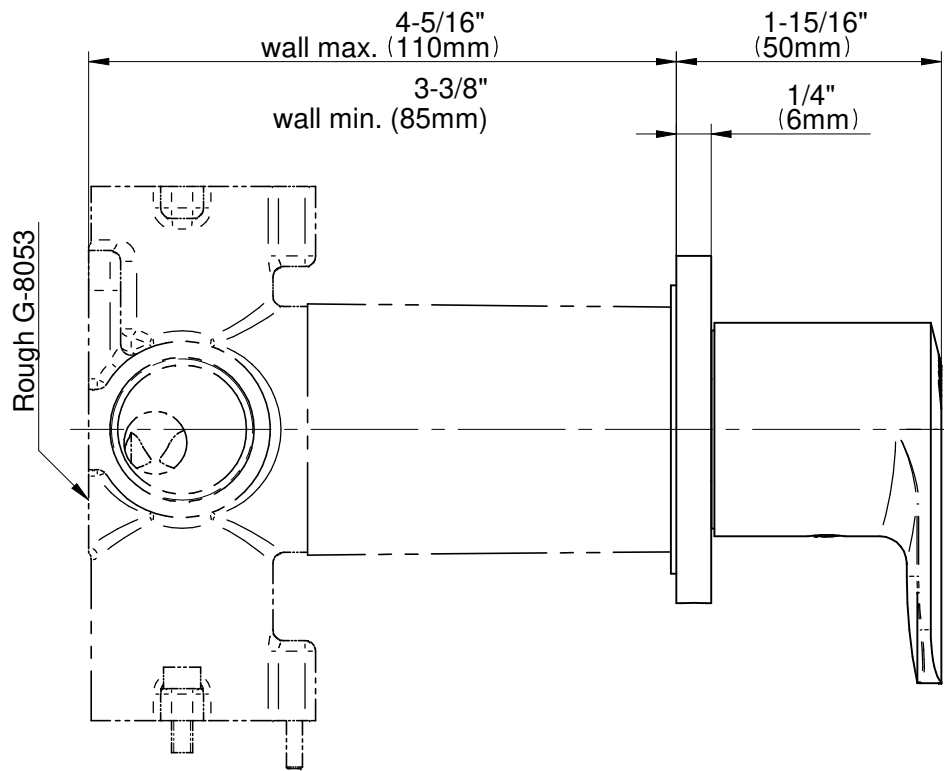

G-8069-LM58E1-T

Sento Series