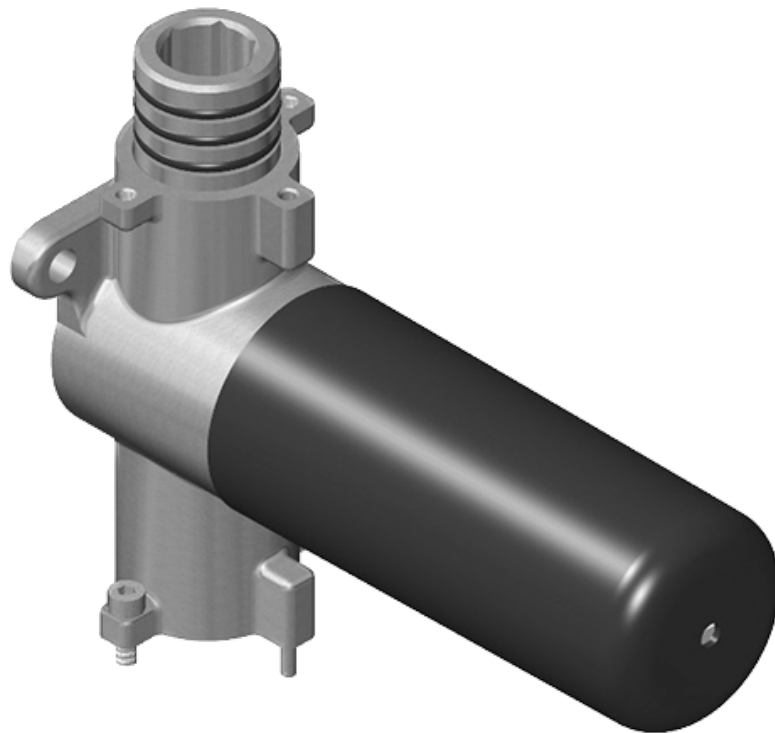

Finishes

Unfinished Unfinished Architectural
Brass Brushed Brass White

G-8053

M-Series

3-Way Diverter Control Valve WITH Off Function (No Pass-Through)

Product Features

- 3/4" universal inlets/outlets with female threads
- Stacking inlet feature
- Supplied with protective plastic cover
- CalGreen compliant dependent on functions

www.graff-faucets.com | phone: 800-954-4723

SHOWER
 Stop/Volume Control Rough Valve
G-8077

Information

- 18.1 gpm @ 60 psi
- 3/4" universal inlets/outlets with female threads
- Stacking inlet and outlet feature
- Supplied with protective plastic cover
- CalGreen compliant dependent on functions