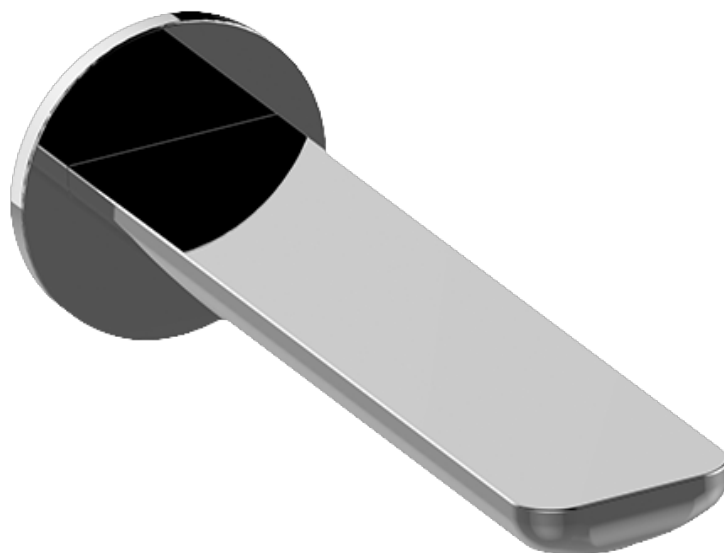

GRAFF®

Information

- Single metal handle
- Decorative trim plate
- Use with G-8076 Stop/Volume Control Rough Valve with Pass-Through or G-8077 Stop/Volume Control Rough Valve
- ADA

Finishes

G-8097-LM58E1-T

Sento Series

SHOWER
M-Series 3-Way Diverter Valve
Trim with Handle

GRAFF®

Information

- Single metal handle
- Decorative trim plate
- Use with G-8053 3-Way Diverter Control Valve WITH Off Function
- ADA

Finishes

G-8069-LM58E1-T

Sento Series

SHOWER
7" Contemporary Sento Tub Spout
G-6365

GRAFF®

Information

- Includes spout ring
- 1/2" NPT male thread inlet
- Tub spout flow rate ~ 14.0 gpm @60 psi
- Matches Sento Collection

Finishes

Product Features

- Includes spout ring
- 1/2" NPT female thread inlet
- Tub spout flow rate ~ 14.0 gpm @60 psi

Available Finishes

- Polished Chrome
G-6365-PC
- Brushed Nickel
G-6365-BNi
- Polished Nickel
G-6365-PN
- Olive Bronze
G-6365-OB
- Unfinished Brass*
G-6365-UB*
- Gold*
G-6365-AU*
- Brushed Gold*
G-6365-BAU*