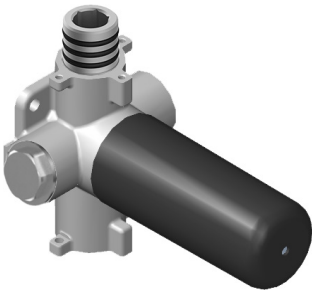

Finishes

G-8006

M-Series

3/4" Concealed Thermostatic Rough Valve

Product Features

- 12.9 gpm @ 60 psi
- 3/4" universal inlets
- Built-in service stops
- Stacking outlet feature
- Complete serviceability from front of all units
- Supplied with protective plastic cover
- CalGreen compliant dependent on functions

www.graff-faucets.com | phone: 800-954-4723

SHOWER
 Two-Way Diverter Volume Control
 Valve WITH Off Function and Pass-
 Through
G-8052

Information

- 11.7 gpm @ 60 psi
- 3/4" universal inlets/outlets with female threads
- Operates one function at a time
- Stacking inlet and pass-through port feature
- Supplied with protective plastic cover
- CALGreen compliant depending on functions

Finishes

Unfinished Unfinished Architectural
Brass Brushed Brass White

SHOWER
 Stop/Volume Control Valve with
 Pass Through
G-8076

Information

- 12.3 gpm @ 60 psi
- 3/4" universal inlets/outlets with female threads
- Stacking inlet and pass-through port feature
- Supplied with protective plastic cover
- CalGreen compliant dependent on functions

G-8076

M-Series

Stop/Volume Control Rough Valve with Pass-Through

GRAFF[®]
CUTTING EDGE DESIGN

Product Features

- 13.2 gpm @ 60 psi
- 3/4" universal inlets/outlets with female threads
- Stacking inlet and pass-through port feature
- Supplied with protective plastic cover
- CalGreen compliant dependent on functions