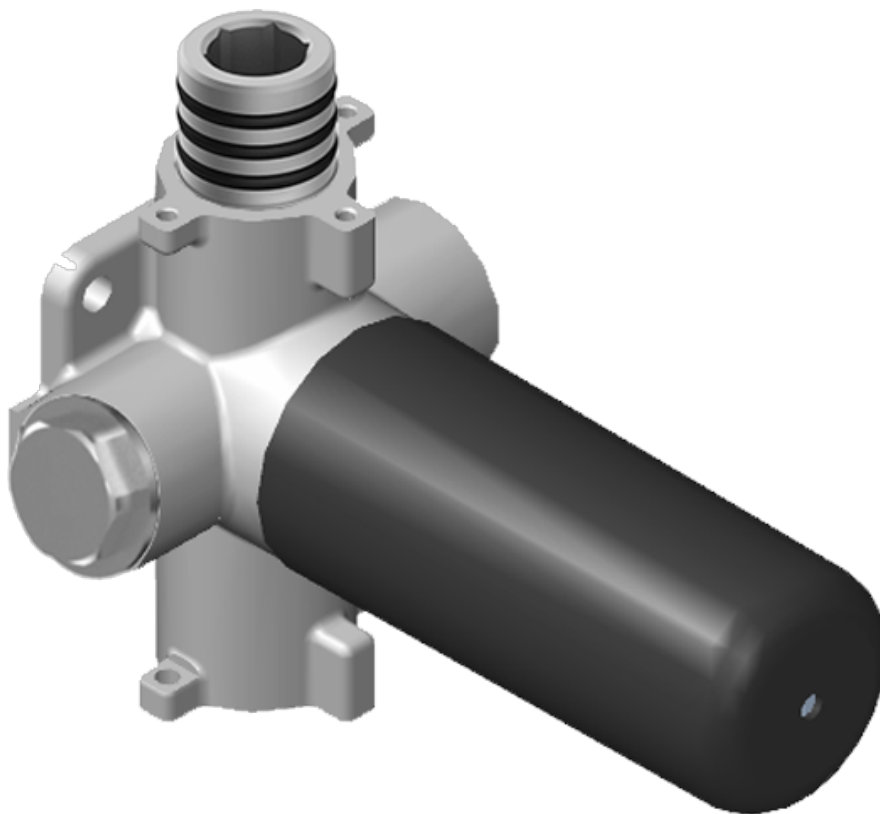

SHOWER
Stop/Volume Control Valve with
Pass Through
G-8076

Information

- 12.3 gpm @ 60 psi
- 3/4" universal inlets/outlets with female threads
- Stacking inlet and pass-through port feature
- Supplied with protective plastic cover
- CalGreen compliant dependent on functions

Finishes

24K Gold	24K Brushed Gold	Brushed Brass PVD	Architectural Black™	Brushed Onyx PVD®	Brushed OR'osa PVD®	Gunmetal	Gunmetal Distressed
Matte Black	Olive Bronze	Onyx PVD®	Polished Brass PVD	Polished Chrome	Polished Nickel	OR'osa PVD®	Steelnox® (Satin Nickel)
Unfinished Brass	Unfinished Brushed Brass	Architectural White