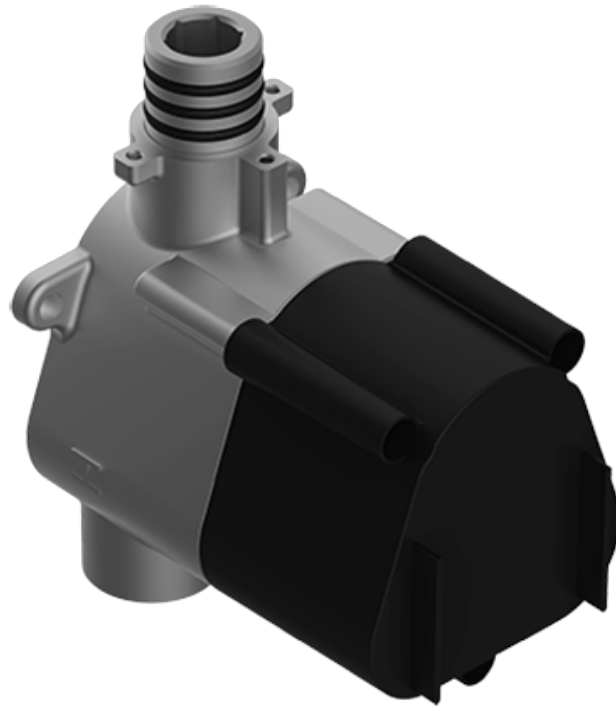

SHOWER
Sento M-Series Full Thermostatic
Shower System
GL3.112SH-LM59E0

GRAFF[®]

Information

- 3/4" thermostatic valve and trim
- 3/4" stop/volume control valve and 2-way diverter valve and trims
- 8" showerhead with 12" wall-mounted shower arm
- Showerhead features no-clog, easy-clean spray nozzles
- Flush-mounted swivel body sprays (3 pieces)
- Handshower set with wall-mounted slide bar and 59" hose (PVD finishes use 59" flex hose)
- Optional extension kit
- Flow rates: showerhead ≤ 1.8 max gpm, handshower ≤ 1.5 max gpm, body sprays ≤ 1.5 max gpm each
- ADA

SHOWER
M-Series Thermostatic Valve Trim
with Handle

GRAFF®

Information

- Single metal handle
- Decorative trim plate
- Use with G-8006 Thermostatic Rough Valve
- ADA

Finishes

G-8037-LM59E-T

Sento Series

SHOWER
M-Series 2-Way Diverter Valve
Trim with Handle

Finishes

G-8097-LM59E1-T

Sento Series

SHOWER
Thermostatic Rough Valve
G-8006

Information

- 12.9 gpm @ 60 psi
- 3/4" universal inlets
- Built-in service stops
- Stacking outlet feature
- Complete serviceability from front of all units
- Supplied with protective plastic cover
- CalGreen compliant dependent on functions

Finishes

G-8006

M-Series

3/4" Concealed Thermostatic Rough Valve

Product Features

- 12.9 gpm @ 60 psi
- 3/4" universal inlets
- Built-in service stops
- Stacking outlet feature
- Complete serviceability from front of all units
- Supplied with protective plastic cover
- CalGreen compliant dependent on functions