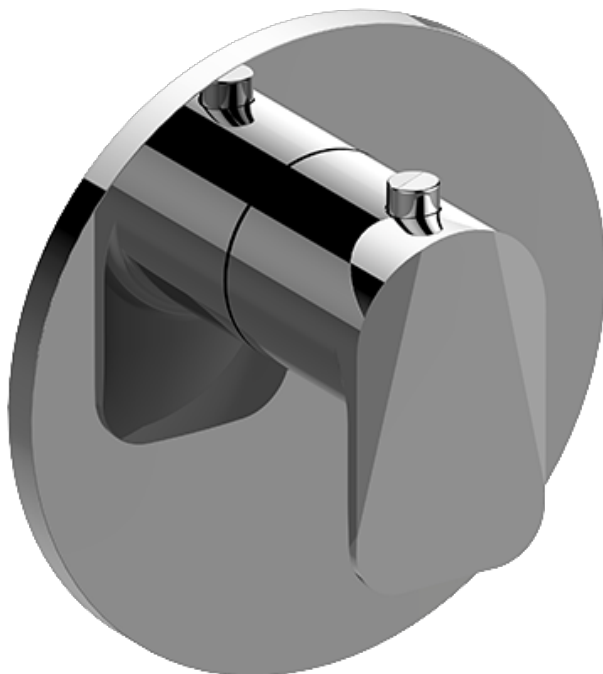

SHOWER
Sento M-Series Full Thermostatic
Shower System
GL3.112SH-LM59E0

GRAFF[®]

Information

- 3/4" thermostatic valve and trim
- 3/4" stop/volume control valve and 2-way diverter valve and trims
- 8" showerhead with 12" wall-mounted shower arm
- Showerhead features no-clog, easy-clean spray nozzles
- Flush-mounted swivel body sprays (3 pieces)
- Handshower set with wall-mounted slide bar and 59" hose (PVD finishes use 59" flex hose)
- Optional extension kit
- Flow rates: showerhead ≤ 1.8 max gpm, handshower ≤ 1.5 max gpm, body sprays ≤ 1.5 max gpm each
- ADA

SHOWER
M-Series Thermostatic Valve Trim
with Handle

GRAFF®

Information

- Single metal handle
- Decorative trim plate
- Use with G-8006 Thermostatic Rough Valve
- ADA

Finishes

G-8037-LM59E-T

Sento Series

SHOWER
M-Series 2-Way Diverter Valve
Trim with Handle

Information

- Single metal handle
- Decorative trim plate
- Use with G-8052 2-Way Diverter Volume Control Valve WITH Off Function and Pass-Through
- ADA

Finishes

							
24K Gold	24K Brushed Gold	Brushed Brass PVD	Architectural Black™	Brushed Onyx PVD®	Brushed OR'osa PVD®	Gunmetal	Gunmetal Distressed
							
Matte Black	Olive Bronze	Onyx PVD®	Polished Brass PVD	Polished Chrome	Polished Nickel	OR'osa PVD®	Steelnox® (Satin Nickel)
							
Unfinished Brass	Unfinished Brushed Brass	Architectural White					

G-8068-LM59E1-T

Sento Series

SHOWER
M-Series Stop/Volume Control
Valve Trim with Handle

GRAFF®

Information

- Single metal handle
- Decorative trim plate
- Use with G-8076 Stop/Volume Control Rough Valve with Pass-Through or G-8077 Stop/Volume Control Rough Valve
- ADA