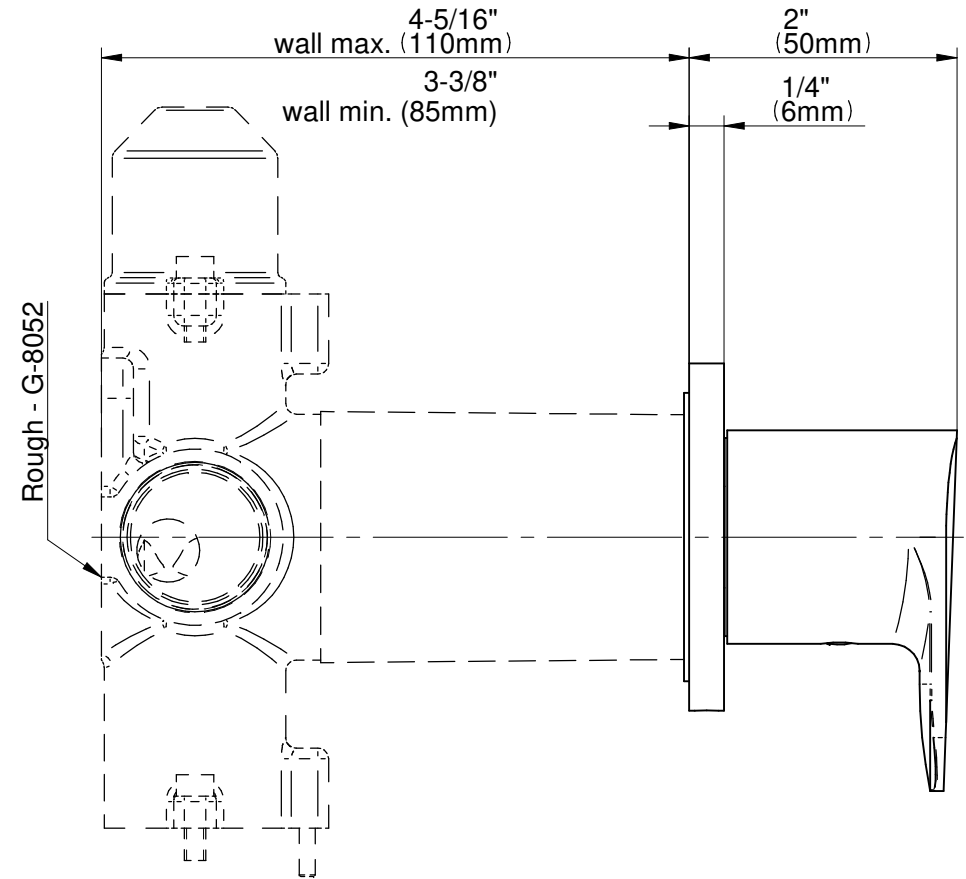

SHOWER
Sento M-Series Full Thermostatic
Shower System
GL3.112SH-LM59E0

GRAFF[®]

Information

- 3/4" thermostatic valve and trim
- 3/4" stop/volume control valve and 2-way diverter valve and trims
- 8" showerhead with 12" wall-mounted shower arm
- Showerhead features no-clog, easy-clean spray nozzles
- Flush-mounted swivel body sprays (3 pieces)
- Handshower set with wall-mounted slide bar and 59" hose (PVD finishes use 59" flex hose)
- Optional extension kit
- Flow rates: showerhead ≤ 1.8 max gpm, handshower ≤ 1.5 max gpm, body sprays ≤ 1.5 max gpm each
- ADA

G-8068-LM59E1-T

Sento Series

SHOWER
M-Series Stop/Volume Control
Valve Trim with Handle

GRAFF®

Information

- Single metal handle
- Decorative trim plate
- Use with G-8076 Stop/Volume Control Rough Valve with Pass-Through or G-8077 Stop/Volume Control Rough Valve
- ADA