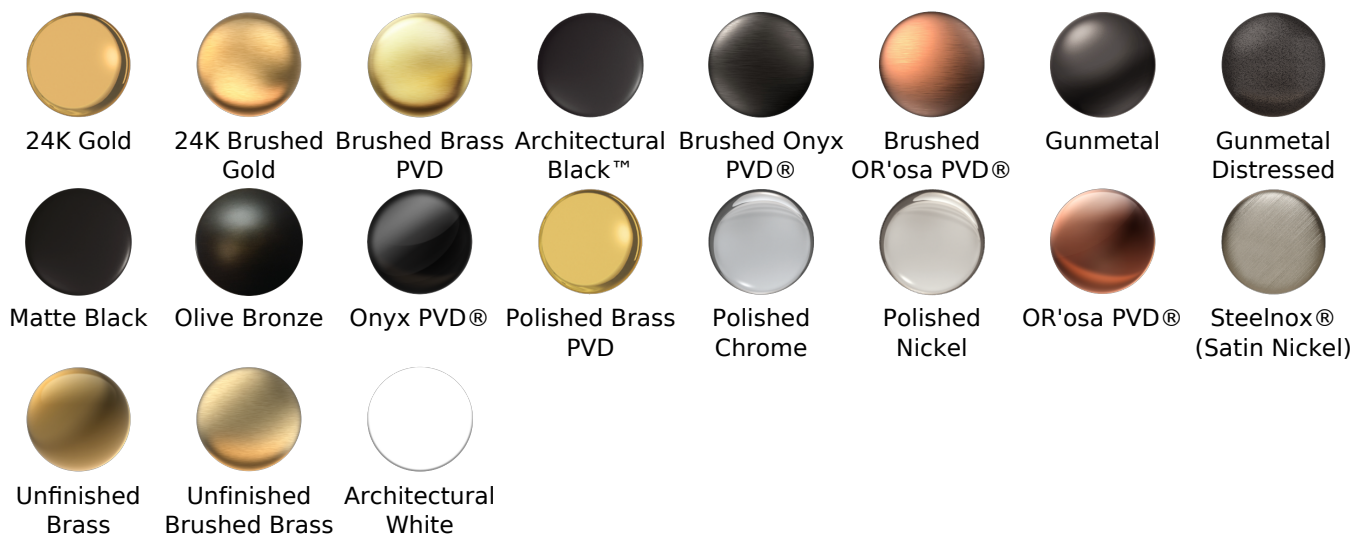

Available Finishes

- Polished Chrome
G-8605-PC
- Polished Nickel
G-8605-PN
- Brushed Nickel
G-8605-BNi
- Unfinished Brushed Brass*
G-8605-UBB*
- Unfinished Brass*
G-8605-UB*
- Matte Black*
G-8605-MBK*
- Architectural Black*
G-8605-BK*
- Architectural White*
G-8605-WT*
- Olive Brass*
G-8605-OB*
- Gunmetal*
G-8605-GM*
- Vintage Brushed Brass*
G-8605-VBB*
- Steelnox (Satin Nickel)
G-8605-SN
- 24K Brushed Gold*
G-8605-BAU*
- 24K Gold*
G-8605-AU*
- Gunmetal Distressed*
G-8605-GMD*

* Special order finish- call for availability

SHOWER
Contemporary Round Wall Supply
Elbow
G-8613

GRAFF®

Information

- 1/2" NPT female thread inlet

Finishes

G-8613

Shower Components

Available Finishes

- Polished Chrome
G-8613-PC
- Polished Nickel
G-8613-PN
- Brushed Nickel
G-8613-BNi
- Unfinished Brushed Brass*
G-8613-UBB*
- Unfinished Brass*
G-8613-UB*
- Matte Black*
G-8613-MBK*
- Architectural Black*
G-8613-BK*
- Architectural White*
G-8613-WT*
- Steinox (Satin Nickel)
G-8613-SN
- Olive Brass*
G-8613-OB*
- Gunmetal*
G-8613-GM*
- Vintage Brushed Brass*
G-8613-VBB*
- OR'osa PVD*
G-8613-RG*
- Brushed OR'osa PVD*
G-8613-BRG*
- Onyx PVD*
G-8613-OX*
- Brushed Onyx PVD*
G-8613-BOX*
- Polished Brass PVD*
G-8613-PB*
- Brushed Brass PVD*
G-8613-BB*
- 24K Brushed Gold*
G-8613-BAU*
- 24K Gold*
G-8613-AU*
- Gunmetal Distressed*
G-8613-GMD*

Code Compliance

- CalGreen compliant

Available Finishes

- Polished Chrome
G-8714-PC
- Brushed Nickel
G-8714-BNi
- Polished Nickel
G-8714-PN
- Steelnox[®]
G-8714-SN
- Olive Bronze[™]
G-8714-OB
- Architectural Black[™]
G-8714-BK
- Architectural White
G-8714-WT