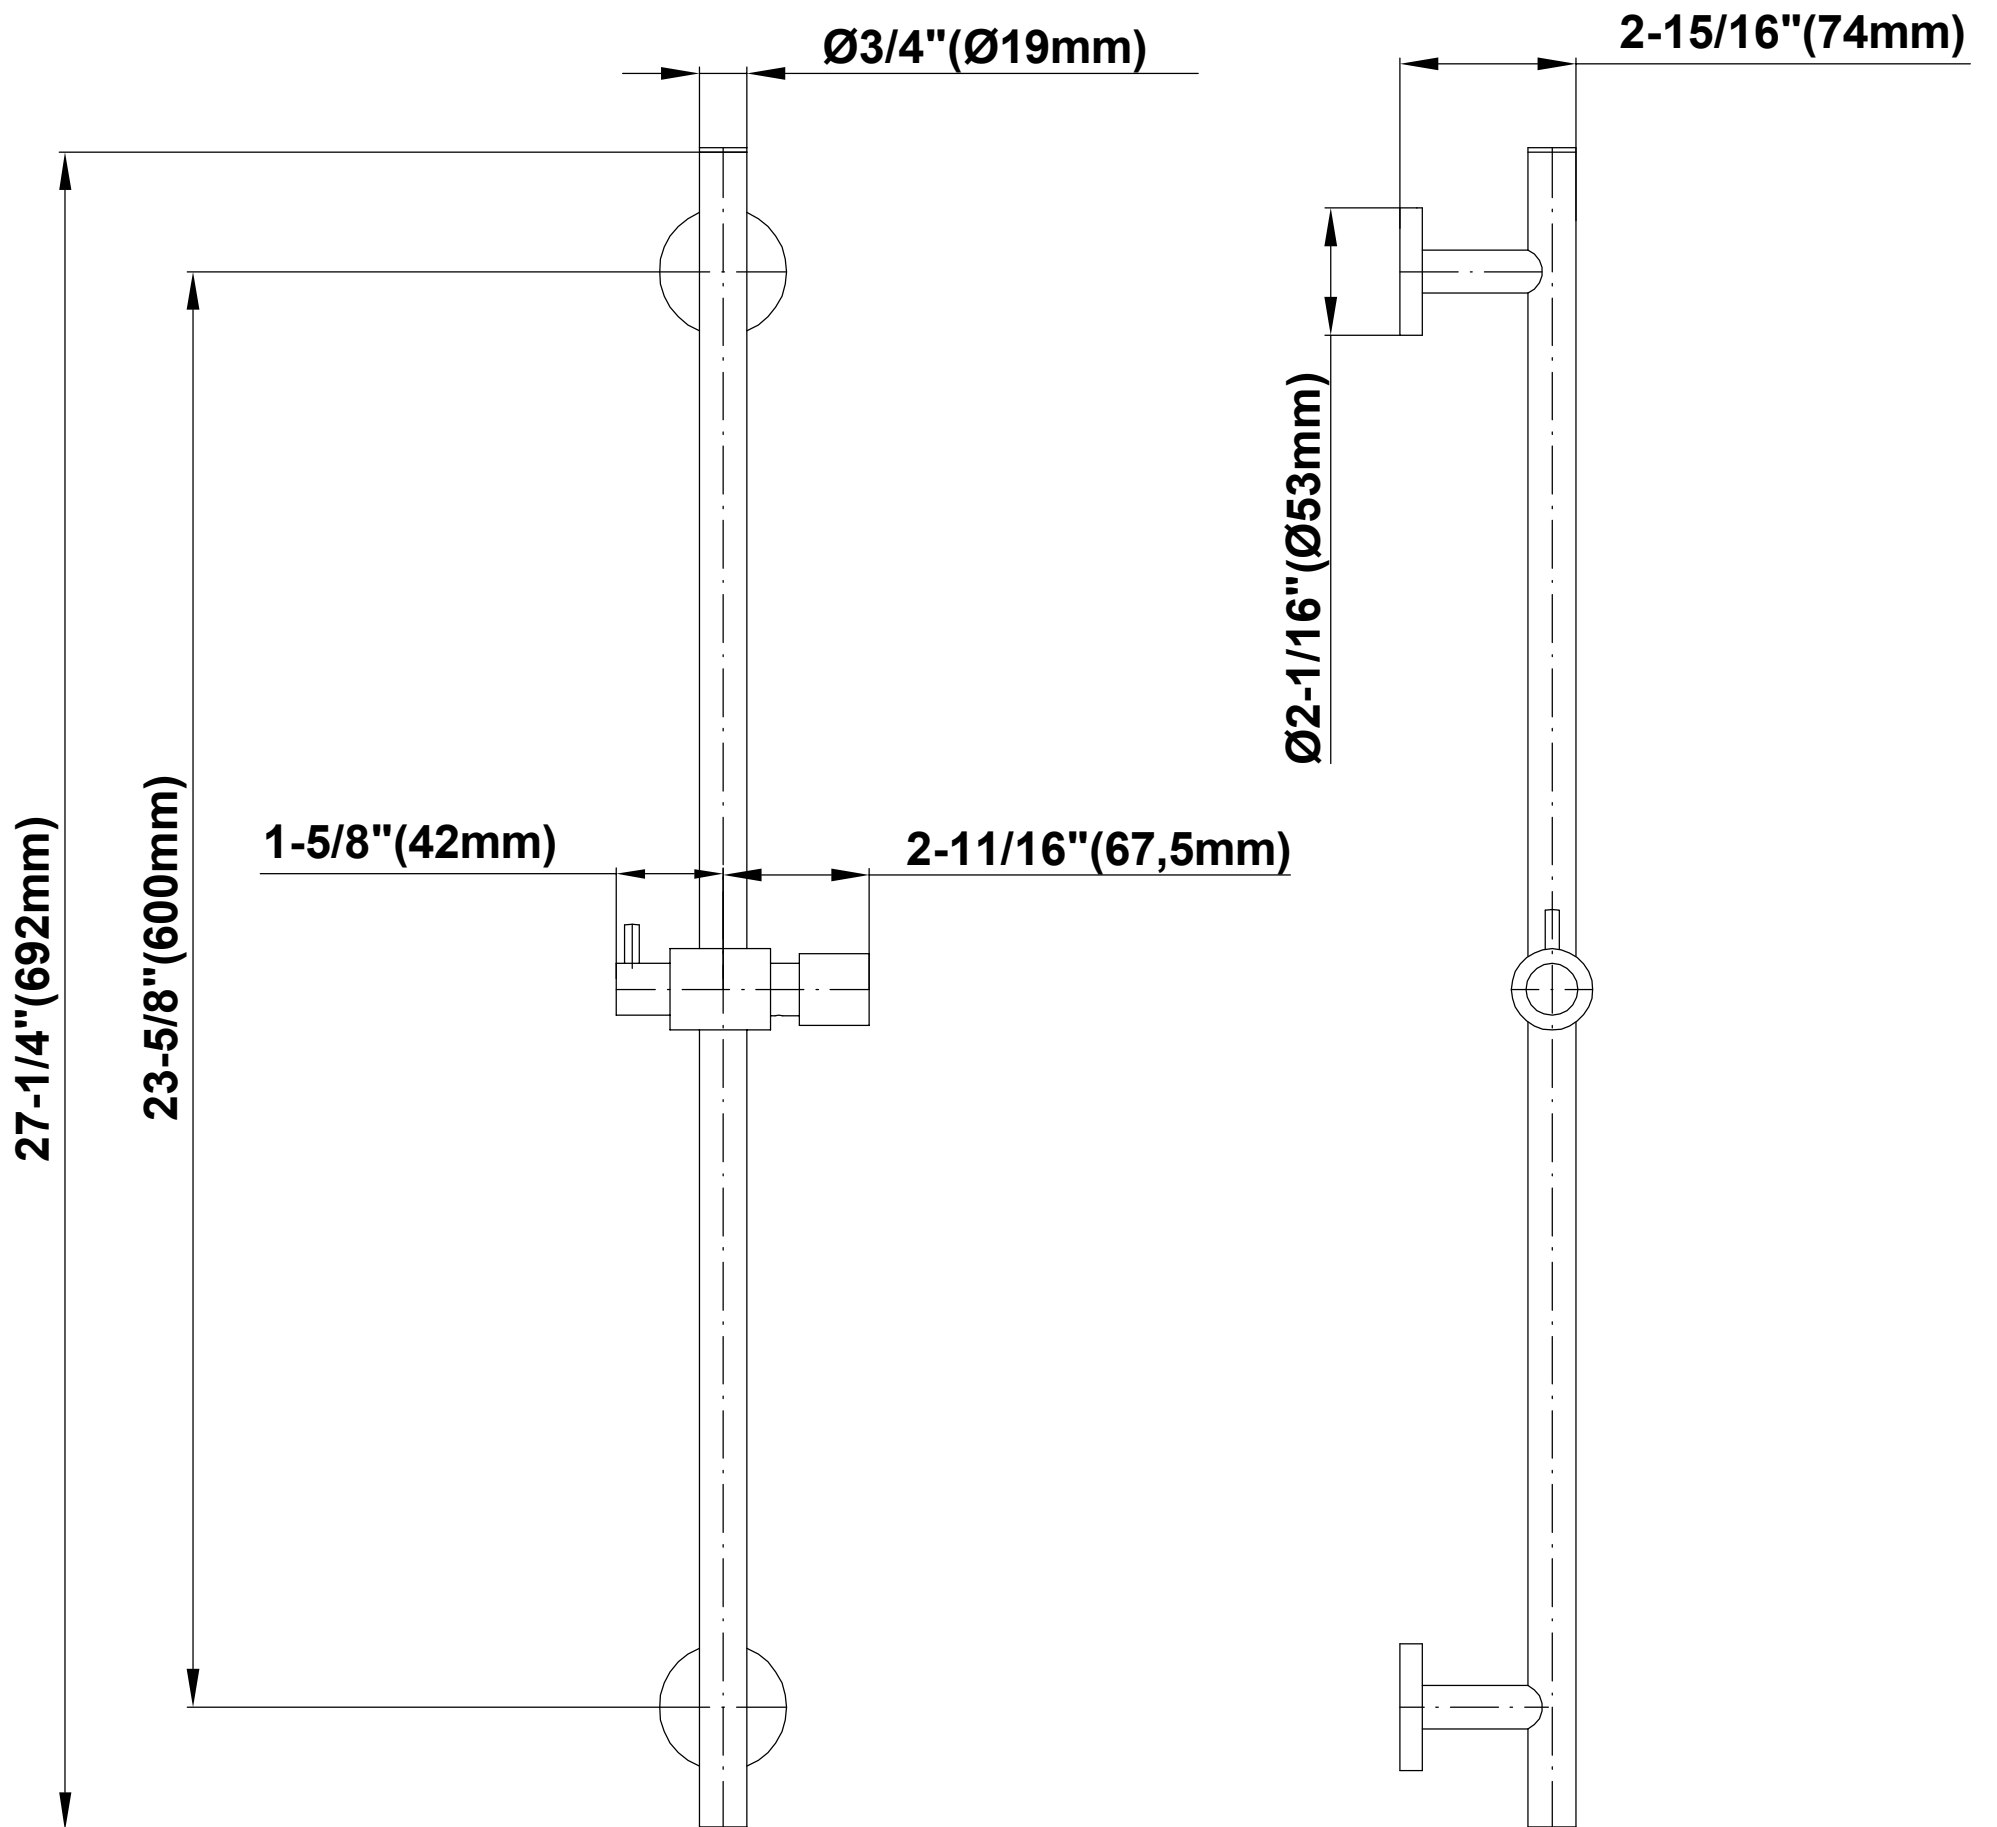

SHOWER
Sento M-Series Full Thermostatic
Shower System
GL3.112SH-LM59E0

GRAFF[®]

Information

- 3/4" thermostatic valve and trim
- 3/4" stop/volume control valve and 2-way diverter valve and trims
- 8" showerhead with 12" wall-mounted shower arm
- Showerhead features no-clog, easy-clean spray nozzles
- Flush-mounted swivel body sprays (3 pieces)
- Handshower set with wall-mounted slide bar and 59" hose (PVD finishes use 59" flex hose)
- Optional extension kit
- Flow rates: showerhead ≤ 1.8 max gpm, handshower ≤ 1.5 max gpm, body sprays ≤ 1.5 max gpm each
- ADA

SHOWER
Contemporary Wall-Mounted Slide
Bar
G-8641

GRAFF®

Information

- 27 1/4" tall wall-mounted slide bar
- Adjustable bracket fits all hoses with conical nut

Finishes

G - 864 1

SHOWER
 Contemporary Round Handshower
G-8714