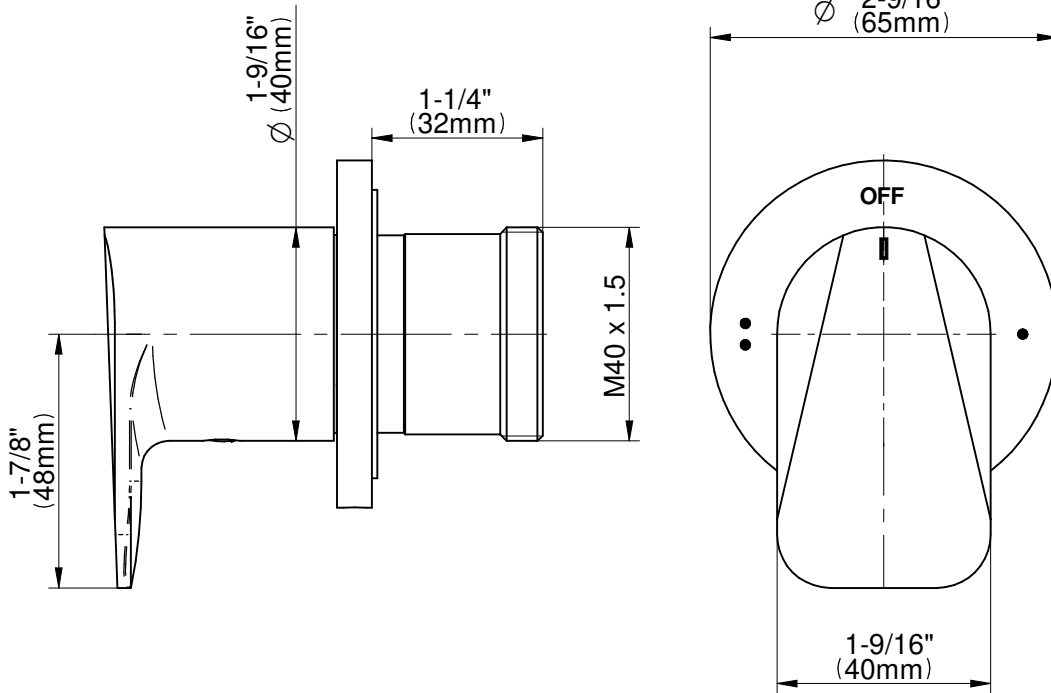

G-8068-LM59E1-T

Sento Series