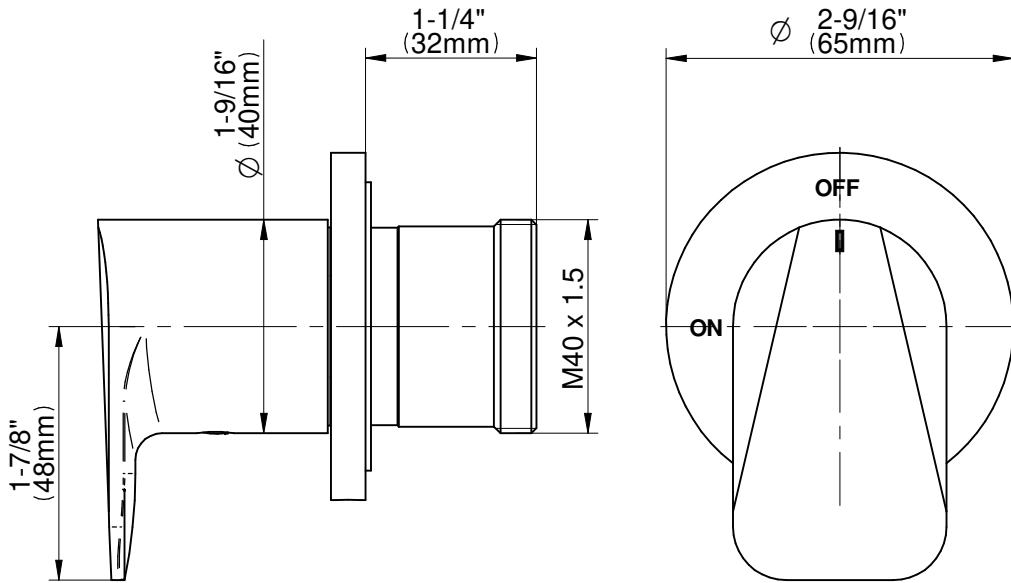

SHOWER
Sento M-Series Full Thermostatic
Shower System
GL3.112SH-LM59E0

GRAFF[®]

Information

- 3/4" thermostatic valve and trim
- 3/4" stop/volume control valve and 2-way diverter valve and trims
- 8" showerhead with 12" wall-mounted shower arm
- Showerhead features no-clog, easy-clean spray nozzles
- Flush-mounted swivel body sprays (3 pieces)
- Handshower set with wall-mounted slide bar and 59" hose (PVD finishes use 59" flex hose)
- Optional extension kit
- Flow rates: showerhead ≤ 1.8 max gpm, handshower ≤ 1.5 max gpm, body sprays ≤ 1.5 max gpm each
- ADA

G-8068-LM59E1-T

Sento Series

SHOWER
M-Series Stop/Volume Control
Valve Trim with Handle

GRAFF®

Information

- Single metal handle
- Decorative trim plate
- Use with G-8076 Stop/Volume Control Rough Valve with Pass-Through or G-8077 Stop/Volume Control Rough Valve
- ADA

Finishes

G-8097-LM59E1-T

Sento Series

SHOWER
Thermostatic Rough Valve
G-8006

Information

- 12.9 gpm @ 60 psi
- 3/4" universal inlets
- Built-in service stops
- Stacking outlet feature
- Complete serviceability from front of all units
- Supplied with protective plastic cover
- CalGreen compliant dependent on functions