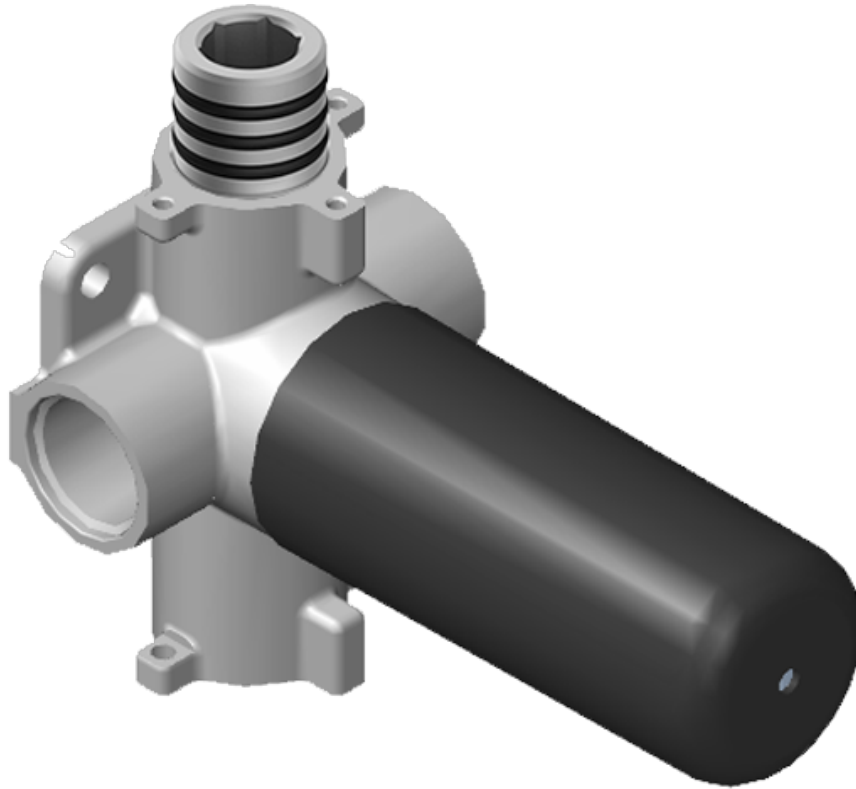

SHOWER
Sento M-Series Full Thermostatic
Shower System
GL3.112SH-LM59E0

GRAFF[®]

Information

- 3/4" thermostatic valve and trim
- 3/4" stop/volume control valve and 2-way diverter valve and trims
- 8" showerhead with 12" wall-mounted shower arm
- Showerhead features no-clog, easy-clean spray nozzles
- Flush-mounted swivel body sprays (3 pieces)
- Handshower set with wall-mounted slide bar and 59" hose (PVD finishes use 59" flex hose)
- Optional extension kit
- Flow rates: showerhead ≤ 1.8 max gpm, handshower ≤ 1.5 max gpm, body sprays ≤ 1.5 max gpm each
- ADA

SHOWER
M-Series Thermostatic Valve Trim
with Handle

GRAFF®

Information

- Single metal handle
- Decorative trim plate
- Use with G-8006 Thermostatic Rough Valve
- ADA

Finishes

G-8037-LM59E-T

Sento Series

SHOWER
M-Series 2-Way Diverter Valve
Trim with Handle

Finishes

G-8006

M-Series

3/4" Concealed Thermostatic Rough Valve

Product Features

- 12.9 gpm @ 60 psi
- 3/4" universal inlets
- Built-in service stops
- Stacking outlet feature
- Complete serviceability from front of all units
- Supplied with protective plastic cover
- CalGreen compliant dependent on functions

www.graff-faucets.com | phone: 800-954-4723

SHOWER
 Two-Way Diverter Volume Control
 Valve WITH Off Function and Pass-
 Through
G-8052

Information

- 11.7 gpm @ 60 psi
- 3/4" universal inlets/outlets with female threads
- Operates one function at a time
- Stacking inlet and pass-through port feature
- Supplied with protective plastic cover
- CALGreen compliant depending on functions