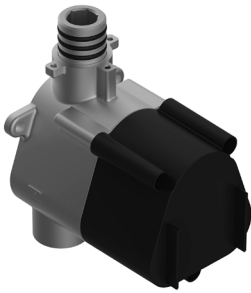

G-8068-LM59E1-T

Sento Series

SHOWER
M-Series Stop/Volume Control
Valve Trim with Handle

GRAFF®

Information

- Single metal handle
- Decorative trim plate
- Use with G-8076 Stop/Volume Control Rough Valve with Pass-Through or G-8077 Stop/Volume Control Rough Valve
- ADA

Finishes

G-8097-LM59E1-T

Sento Series

SHOWER
Thermostatic Rough Valve
G-8006

Information

- 12.9 gpm @ 60 psi
- 3/4" universal inlets
- Built-in service stops
- Stacking outlet feature
- Complete serviceability from front of all units
- Supplied with protective plastic cover
- CalGreen compliant dependent on functions

Finishes

G-8006

M-Series

3/4" Concealed Thermostatic Rough Valve

Product Features

- 12.9 gpm @ 60 psi
- 3/4" universal inlets
- Built-in service stops
- Stacking outlet feature
- Complete serviceability from front of all units
- Supplied with protective plastic cover
- CalGreen compliant dependent on functions

www.graff-faucets.com | phone: 800-954-4723

SHOWER
 Two-Way Diverter Volume Control
 Valve WITH Off Function and Pass-
 Through
G-8052

Information

- 11.7 gpm @ 60 psi
- 3/4" universal inlets/outlets with female threads
- Operates one function at a time
- Stacking inlet and pass-through port feature
- Supplied with protective plastic cover
- CALGreen compliant depending on functions