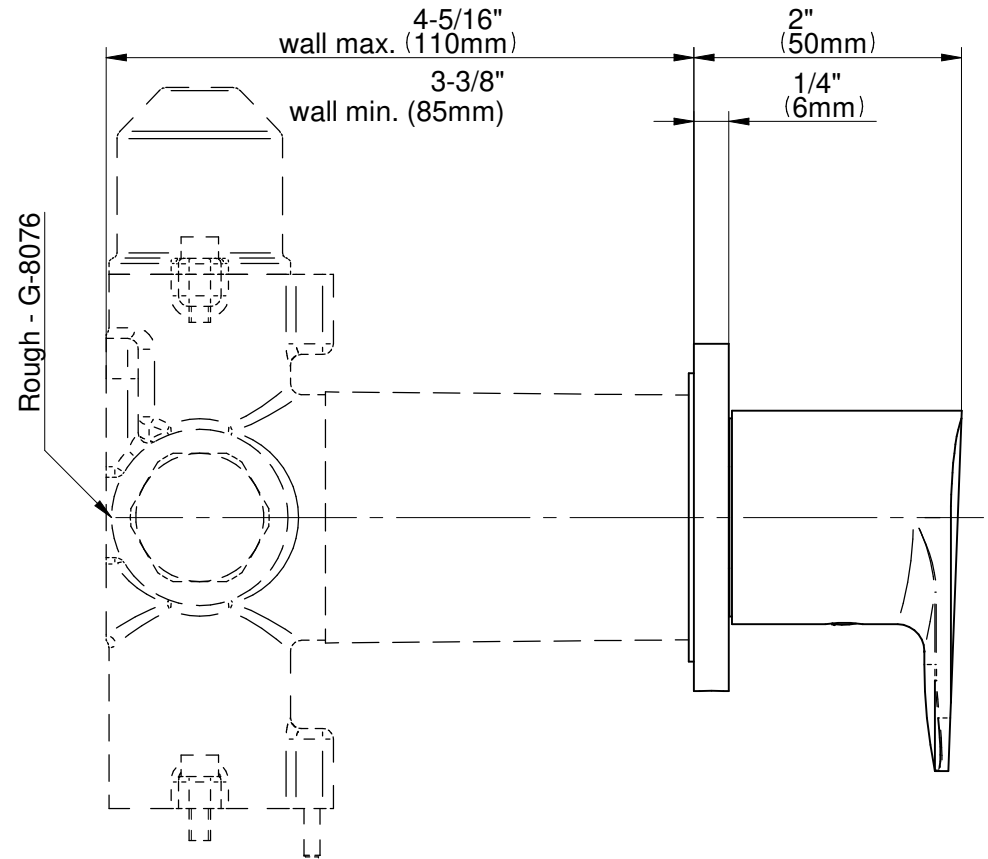

SHOWER
Sento M-Series Full Thermostatic
Shower System
GL3.112SH-LM59E0

GRAFF[®]

Information

- 3/4" thermostatic valve and trim
- 3/4" stop/volume control valve and 2-way diverter valve and trims
- 8" showerhead with 12" wall-mounted shower arm
- Showerhead features no-clog, easy-clean spray nozzles
- Flush-mounted swivel body sprays (3 pieces)
- Handshower set with wall-mounted slide bar and 59" hose (PVD finishes use 59" flex hose)
- Optional extension kit
- Flow rates: showerhead ≤ 1.8 max gpm, handshower ≤ 1.5 max gpm, body sprays ≤ 1.5 max gpm each
- ADA

G-8068-LM59E1-T

Sento Series

SHOWER
M-Series Stop/Volume Control
Valve Trim with Handle

GRAFF®

Information

- Single metal handle
- Decorative trim plate
- Use with G-8076 Stop/Volume Control Rough Valve with Pass-Through or G-8077 Stop/Volume Control Rough Valve
- ADA

Finishes

G-8097-LM59E1-T

Sento Series

SHOWER
Thermostatic Rough Valve
G-8006

Information

- 12.9 gpm @ 60 psi
- 3/4" universal inlets
- Built-in service stops
- Stacking outlet feature
- Complete serviceability from front of all units
- Supplied with protective plastic cover
- CalGreen compliant dependent on functions