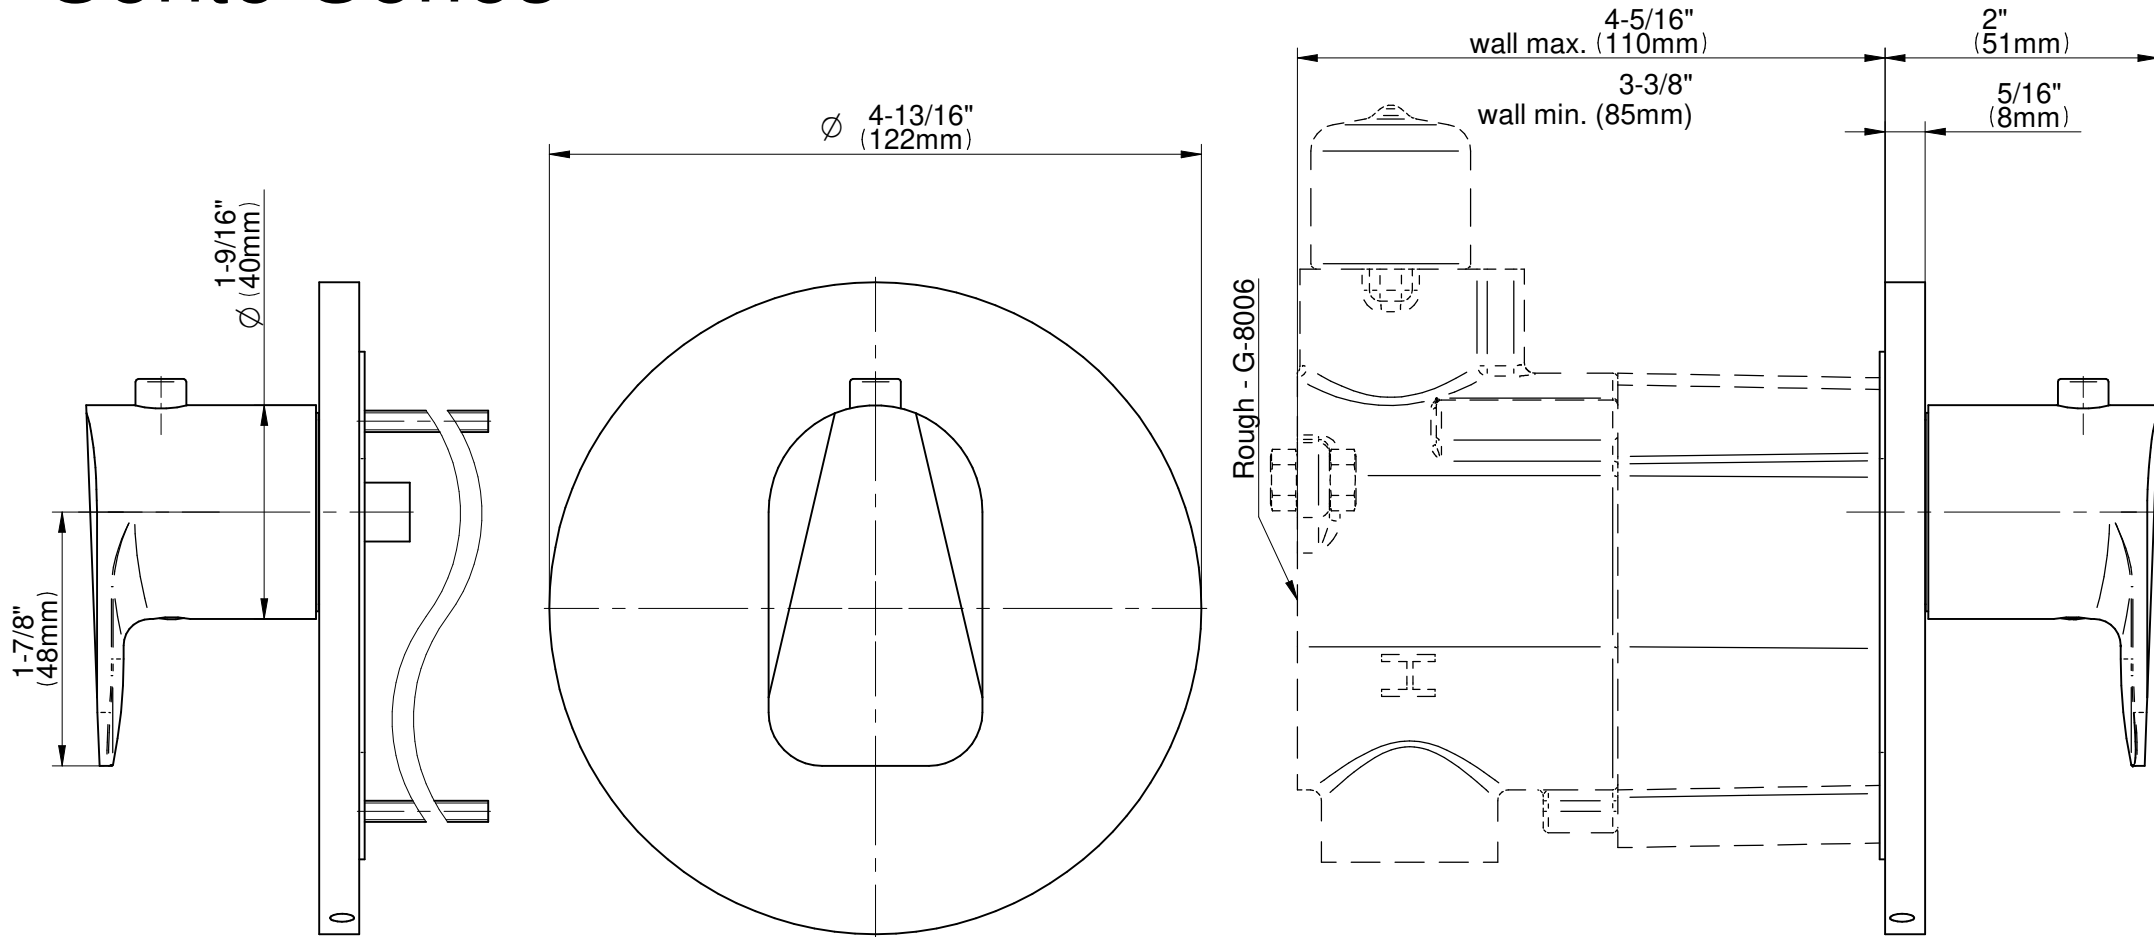

SHOWER
Sento M-Series Full Thermostatic
Shower System
GL3.112SH-LM59E0

GRAFF[®]

Information

- 3/4" thermostatic valve and trim
- 3/4" stop/volume control valve and 2-way diverter valve and trims
- 8" showerhead with 12" wall-mounted shower arm
- Showerhead features no-clog, easy-clean spray nozzles
- Flush-mounted swivel body sprays (3 pieces)
- Handshower set with wall-mounted slide bar and 59" hose (PVD finishes use 59" flex hose)
- Optional extension kit
- Flow rates: showerhead ≤ 1.8 max gpm, handshower ≤ 1.5 max gpm, body sprays ≤ 1.5 max gpm each
- ADA

SHOWER
M-Series Thermostatic Valve Trim
with Handle

GRAFF®

Information

- Single metal handle
- Decorative trim plate
- Use with G-8006 Thermostatic Rough Valve
- ADA

Finishes

G-8037-LM59E-T

Sento Series

SHOWER
M-Series 2-Way Diverter Valve
Trim with Handle