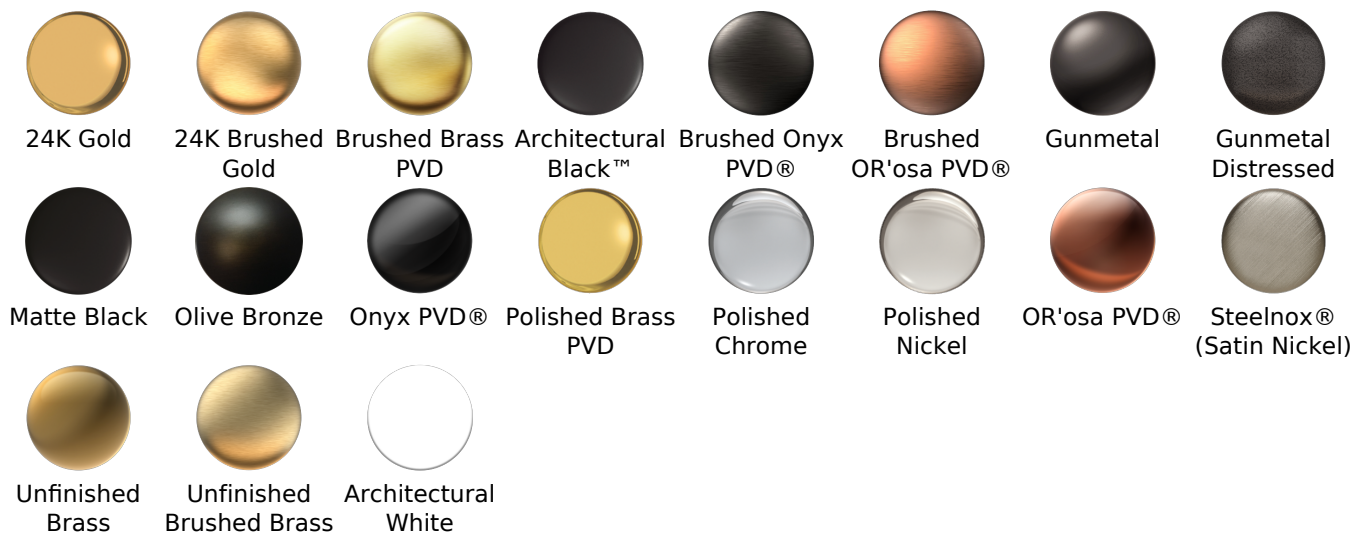

SHOWER
M-Series Stop/Volume Control
Valve Trim with Handle

GRAFF®

Information

- Single metal handle
- Decorative trim plate
- Use with G-8076 Stop/Volume Control Rough Valve with Pass-Through or G-8077 Stop/Volume Control Rough Valve
- ADA

Finishes