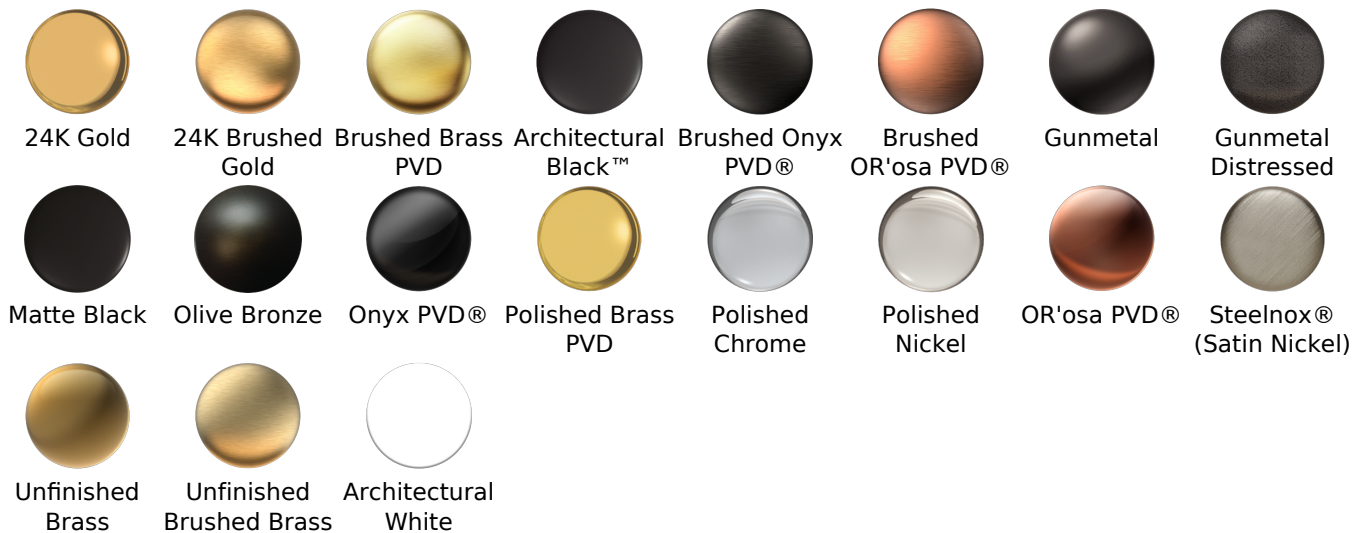

SHOWER
Sento M-Series Thermostatic
Valve Trim with Handle
G-8037-LM42E-T

Information

- Single metal handle and decorative trim plate
- Use with G-8006 thermostatic rough valve
- ADA

Finishes