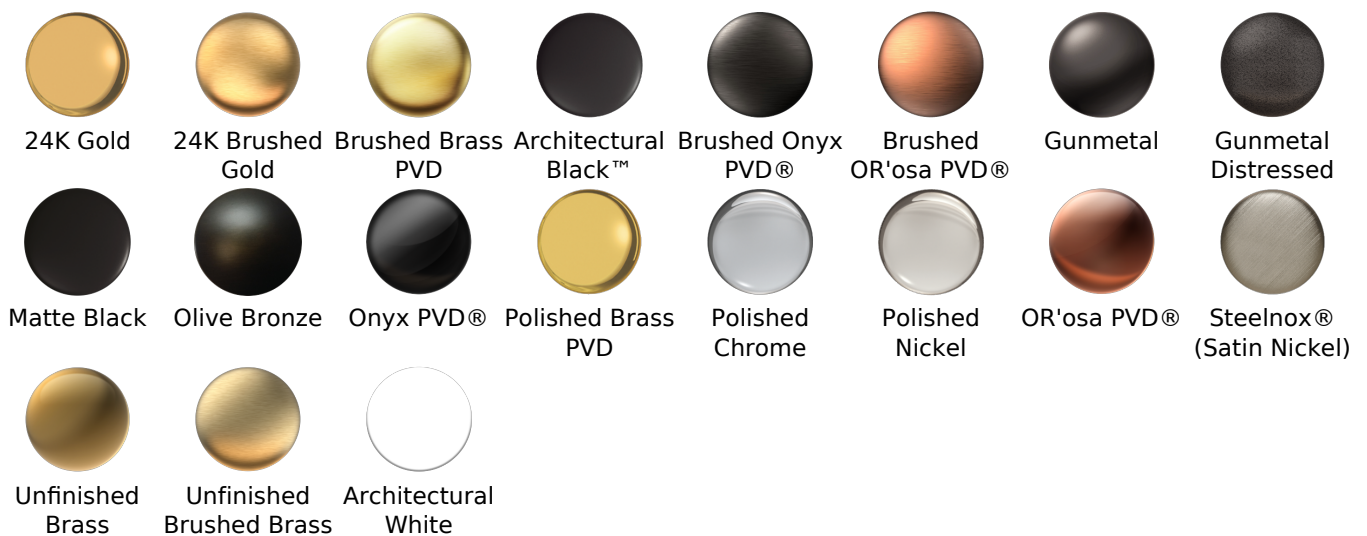

Available Finishes

- Polished Chrome
G-8605-PC
- Polished Nickel
G-8605-PN
- Brushed Nickel
G-8605-BNi
- Unfinished Brushed Brass*
G-8605-UBB*
- Unfinished Brass*
G-8605-UB*
- Matte Black*
G-8605-MBK*
- Architectural Black*
G-8605-BK*
- Architectural White*
G-8605-WT*
- Olive Brass*
G-8605-OB*
- Gunmetal*
G-8605-GM*
- Vintage Brushed Brass*
G-8605-VBB*
- Steelnox (Satin Nickel)
G-8605-SN
- 24K Brushed Gold*
G-8605-BAU*
- 24K Gold*
G-8605-AU*
- Gunmetal Distressed*
G-8605-GMD*

* Special order finish- call for availability

SHOWER
 Contemporary Round Wall Supply
 Elbow
G-8613

Information

- 1/2" NPT female thread inlet

Finishes

G-8613

Shower Components

Contemporary Round Wall Supply Elbow