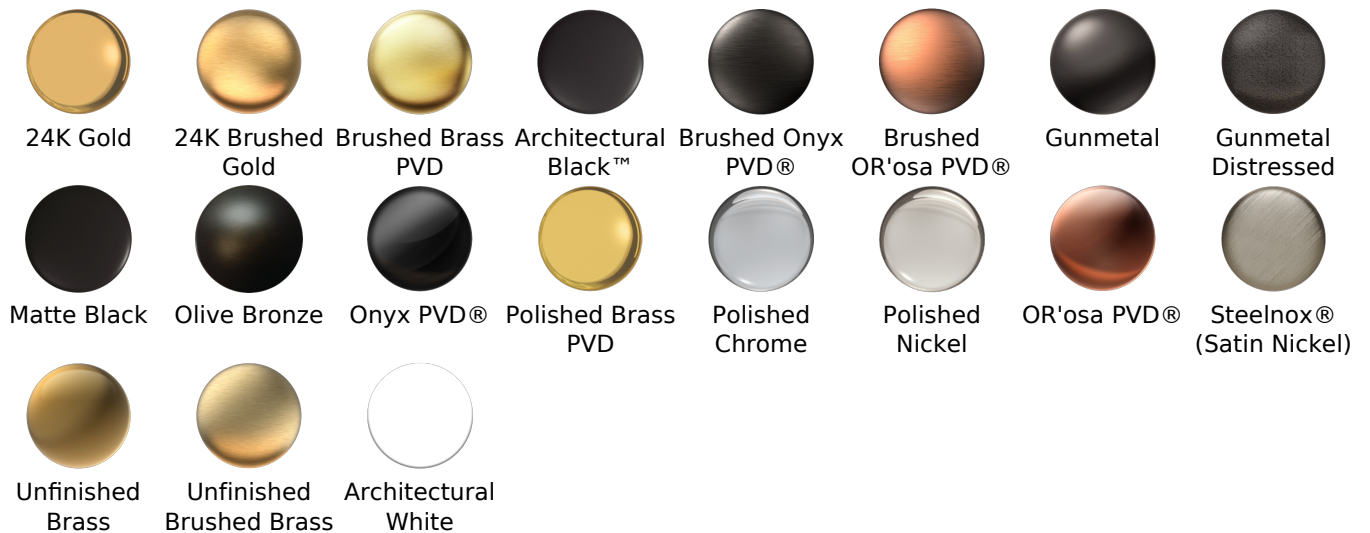

SHOWER
Sento M-Series 3-Way Diverter
Valve Trim with Handle
G-8069-LM42E1-T

Information

- Single metal handle and decorative trim plate
- Use with G-8053 3-Way Diverter Control Valve WITH Off Function
- ADA

Finishes