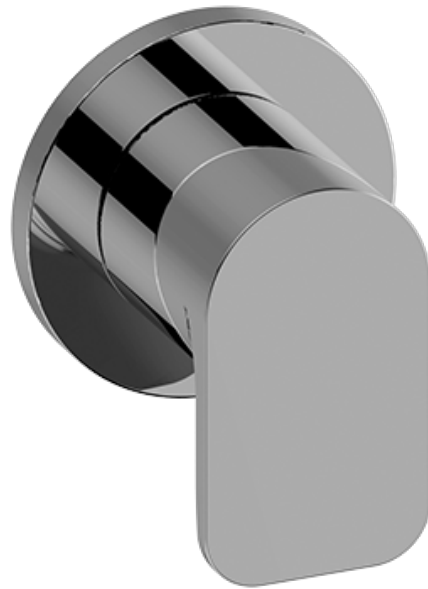

SHOWER
M-Series Full Thermostatic
Shower System with Diverter
Valve
GL2.122SG-LM42E0

GRAFF®

Information

- 3/4" thermostatic valve and trim
- 8" rain showerhead with 12" wall-mounted shower arm
- Flush-mounted swivel body sprays (3 pieces)
- Handshower set w/wall bracket
- 3-way diverter valve
- Showerhead features no-clog, easy-clean spray nozzles
- Optional extension kit
- Flow rates: showerhead ≤ 1.8 max gpm, handshower ≤ 1.5 max gpm, body sprays ≤ 1.5 max gpm each

Finishes

Unfinished Unfinished Architectural
Brass Brushed Brass White

G-8053

M-Series

3-Way Diverter Control Valve WITH Off Function (No Pass-Through)

Product Features

- 3/4" universal inlets/outlets with female threads
- Stacking inlet feature
- Supplied with protective plastic cover
- CalGreen compliant dependent on functions

www.graff-faucets.com | phone: 800-954-4723

SHOWER
 Sento M-Series 3-Way Diverter
 Valve Trim with Handle
G-8069-LM42E1-T

Information

- Single metal handle and decorative trim plate
- Use with G-8053 3-Way Diverter Control Valve WITH Off Function
- ADA

Finishes

G-8069-LM42E1-T

SENTO Series

SHOWER
8" Round Brass Showerhead
G-8449

GRAFF®

Information

- 1/4" thick
- 169 no-clog, easy-clean rubber spray nozzles
- Recommended use with ceiling shower arm
- Recommended for use at no more than 10 degrees tilt
- Showerhead flow rate ≤ 1.8 max gpm
- CALGreen