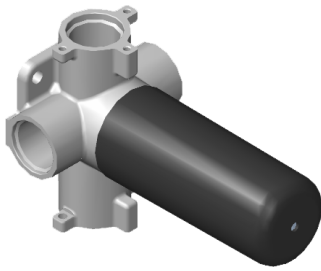

SHOWER
M-Series Full Thermostatic
Shower System with Diverter
Valve
GL2.122SG-LM42E0

GRAFF®

Information

- 3/4" thermostatic valve and trim
- 8" rain showerhead with 12" wall-mounted shower arm
- Flush-mounted swivel body sprays (3 pieces)
- Handshower set w/wall bracket
- 3-way diverter valve
- Showerhead features no-clog, easy-clean spray nozzles
- Optional extension kit
- Flow rates: showerhead ≤ 1.8 max gpm, handshower ≤ 1.5 max gpm, body sprays ≤ 1.5 max gpm each

Finishes

G-8006

M-Series

3/4" Concealed Thermostatic Rough Valve

Product Features

- 12.9 gpm @ 60 psi
- 3/4" universal inlets
- Built-in service stops
- Stacking outlet feature
- Complete serviceability from front of all units
- Supplied with protective plastic cover
- CalGreen compliant dependent on functions

Finishes

G-8037-LM42E

SENTO Series

SHOWER
 Three-Way Diverter Control Valve
 WITH Off Function (No Pass-
 Through)
G-8053

Information

- ~11.4 gpm @ 60 psi
- 3/4" universal inlets/outlets with female threads
- Operates one function at a time
- Stacking inlet feature
- Supplied with protective plastic cover
- CALGreen compliant depending on functions

Finishes

Unfinished Unfinished Architectural
Brass Brushed Brass White

G-8053

M-Series

3-Way Diverter Control Valve WITH Off Function (No Pass-Through)

Product Features

- 3/4" universal inlets/outlets with female threads
- Stacking inlet feature
- Supplied with protective plastic cover
- CalGreen compliant dependent on functions