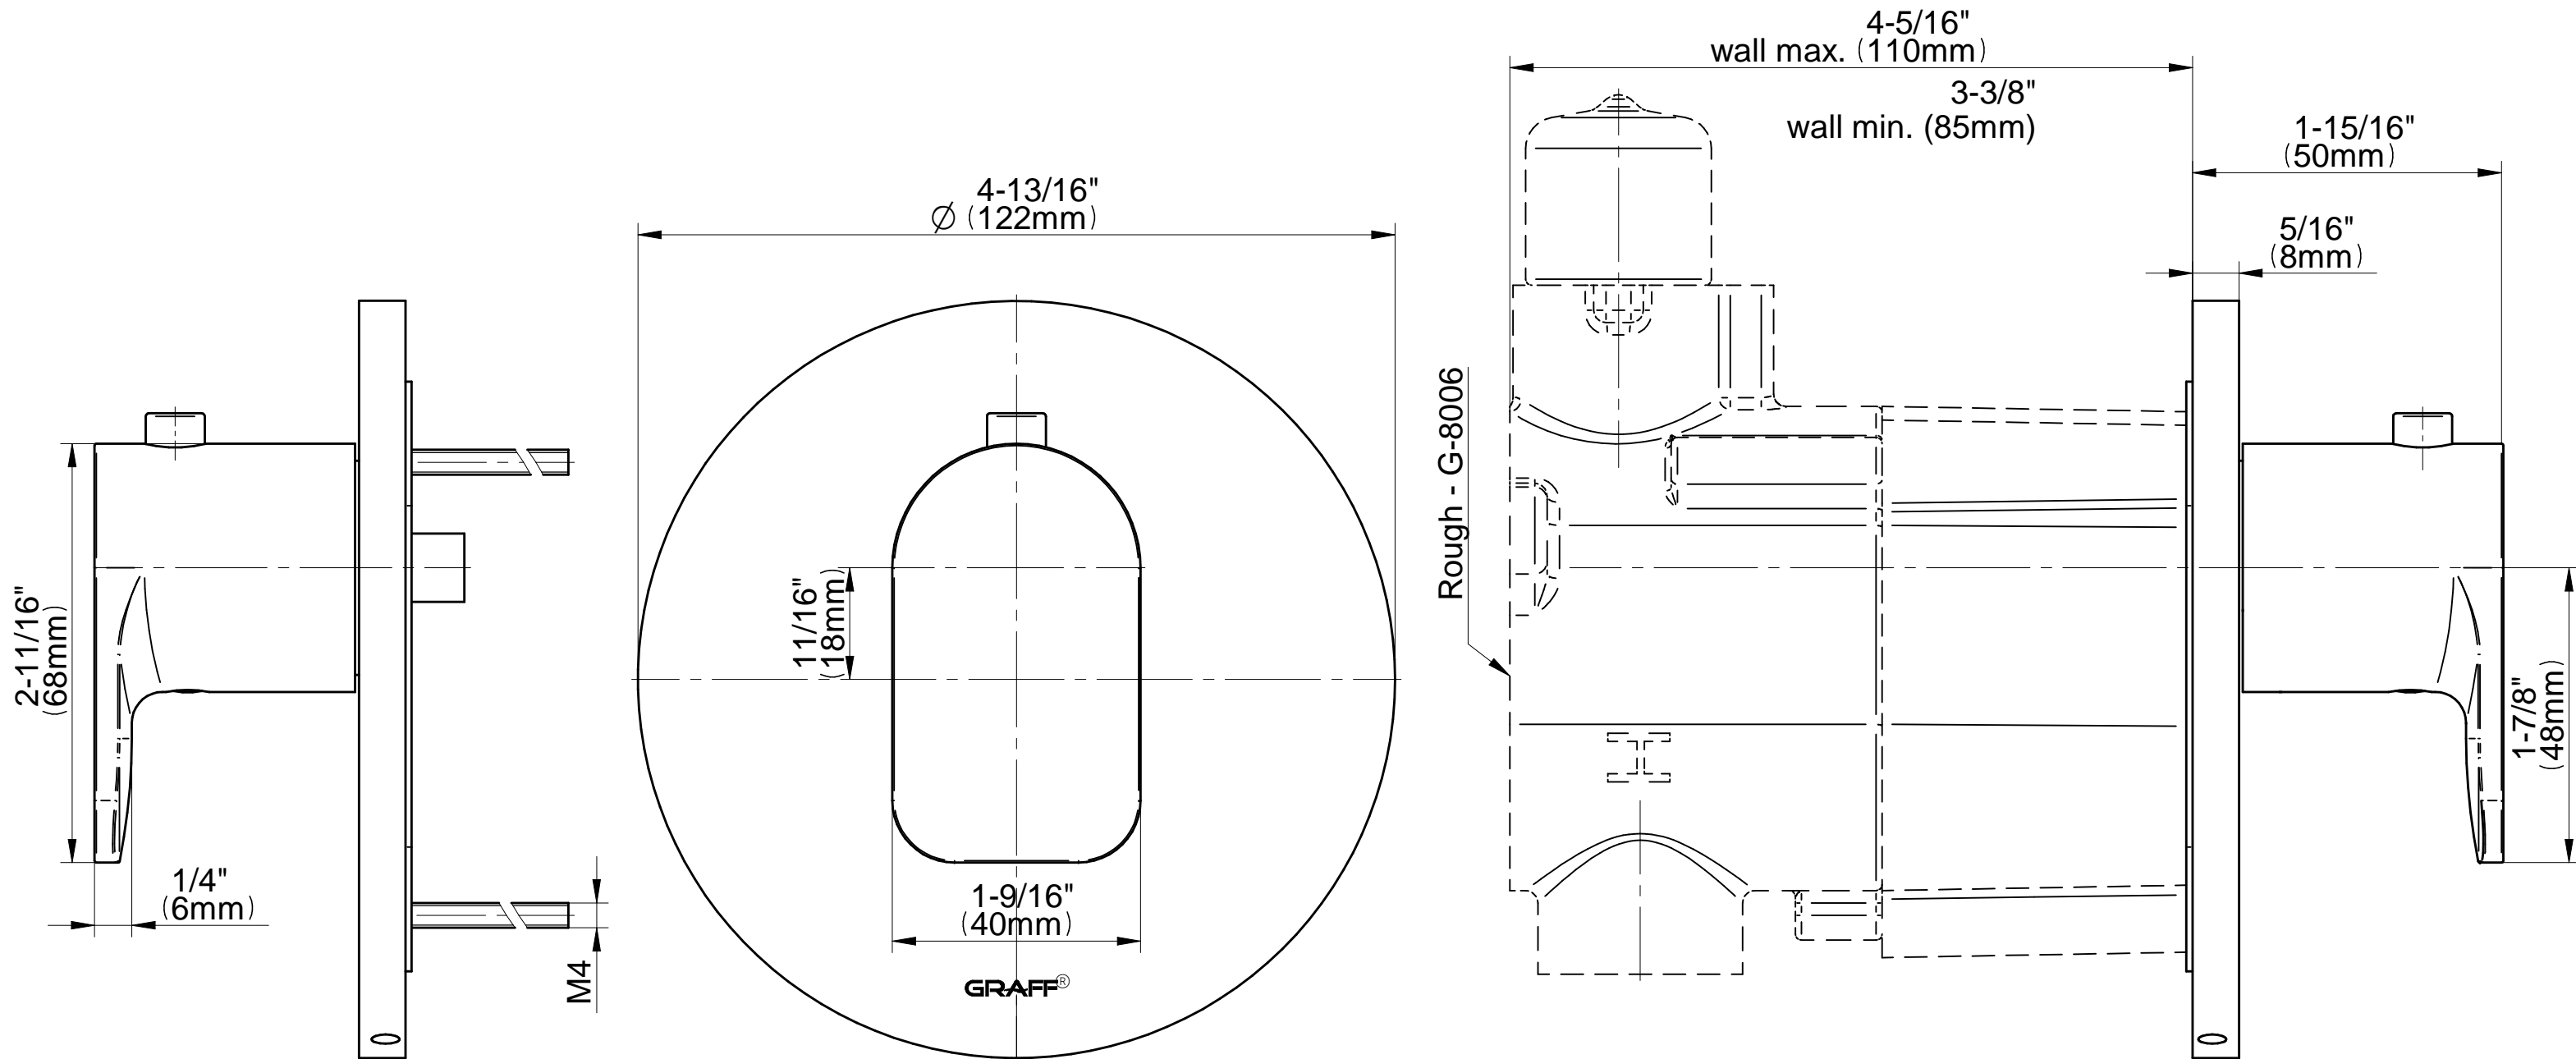

SHOWER
M-Series Full Thermostatic
Shower System with Diverter
Valve
GL2.122SG-LM42E0

GRAFF®

Information

- 3/4" thermostatic valve and trim
- 8" rain showerhead with 12" wall-mounted shower arm
- Flush-mounted swivel body sprays (3 pieces)
- Handshower set w/wall bracket
- 3-way diverter valve
- Showerhead features no-clog, easy-clean spray nozzles
- Optional extension kit
- Flow rates: showerhead ≤ 1.8 max gpm, handshower ≤ 1.5 max gpm, body sprays ≤ 1.5 max gpm each

www.graff-faucets.com | phone: 800-954-4723

SHOWER
 Sento M-Series Thermostatic
 Valve Trim with Handle
G-8037-LM42E-T

Information

- Single metal handle and decorative trim plate
- Use with G-8006 thermostatic rough valve
- ADA

Finishes

G-8037-LM42E

SENTO Series

SHOWER
 Three-Way Diverter Control Valve
 WITH Off Function (No Pass-
 Through)
G-8053

Information

- ~11.4 gpm @ 60 psi
- 3/4" universal inlets/outlets with female threads
- Operates one function at a time
- Stacking inlet feature
- Supplied with protective plastic cover
- CALGreen compliant depending on functions