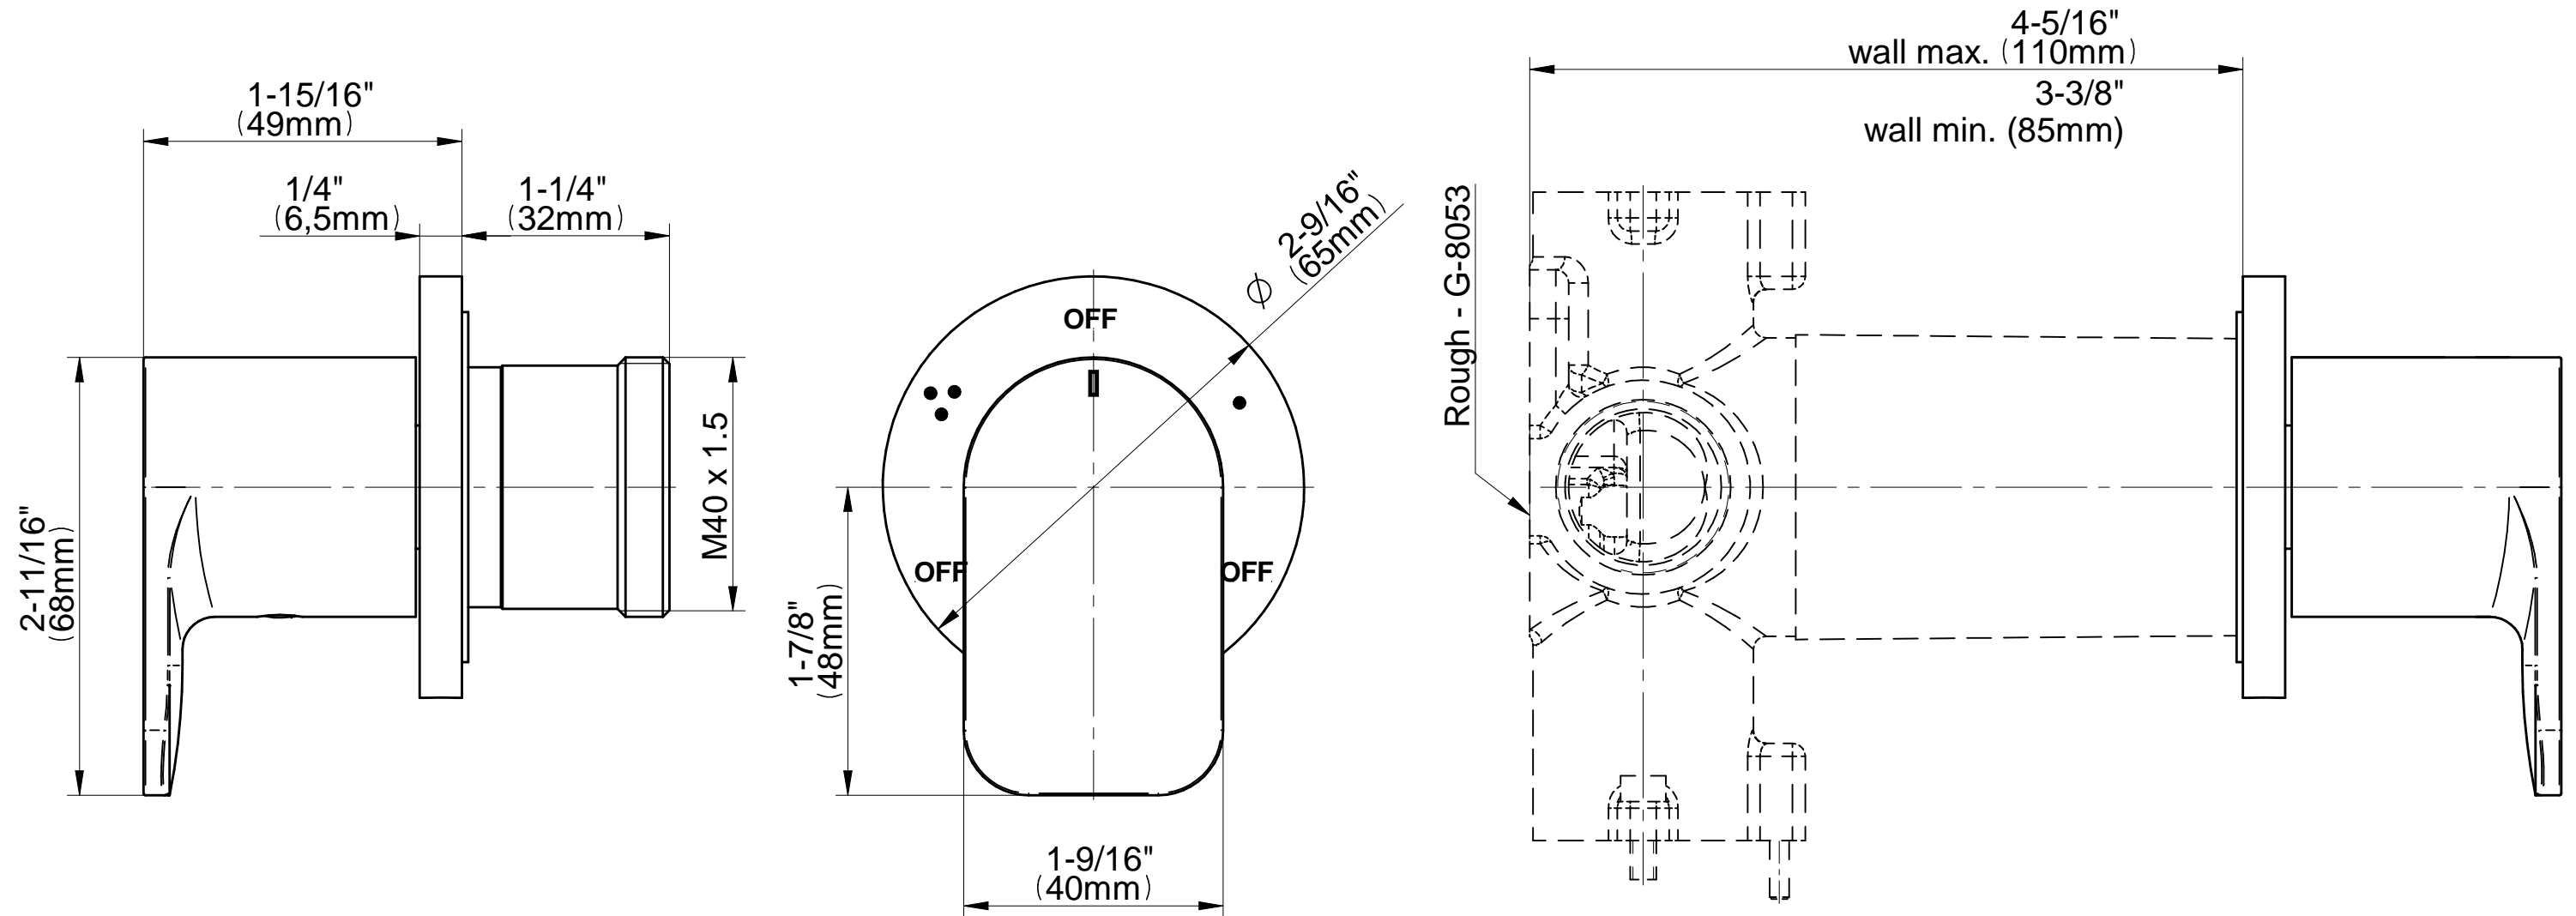

SHOWER
M-Series Full Thermostatic
Shower System with Diverter
Valve
GL2.122SG-LM42E0

GRAFF®

Information

- 3/4" thermostatic valve and trim
- 8" rain showerhead with 12" wall-mounted shower arm
- Flush-mounted swivel body sprays (3 pieces)
- Handshower set w/wall bracket
- 3-way diverter valve
- Showerhead features no-clog, easy-clean spray nozzles
- Optional extension kit
- Flow rates: showerhead ≤ 1.8 max gpm, handshower ≤ 1.5 max gpm, body sprays ≤ 1.5 max gpm each

www.graff-faucets.com | phone: 800-954-4723

SHOWER
 Sento M-Series 3-Way Diverter
 Valve Trim with Handle
G-8069-LM42E1-T

Information

- Single metal handle and decorative trim plate
- Use with G-8053 3-Way Diverter Control Valve WITH Off Function
- ADA

Finishes

G-8069-LM42E1-T

SENTO Series

SHOWER
8" Round Brass Showerhead
G-8449

GRAFF®

Information

- 1/4" thick
- 169 no-clog, easy-clean rubber spray nozzles
- Recommended use with ceiling shower arm
- Recommended for use at no more than 10 degrees tilt
- Showerhead flow rate ≤ 1.8 max gpm
- CALGreen