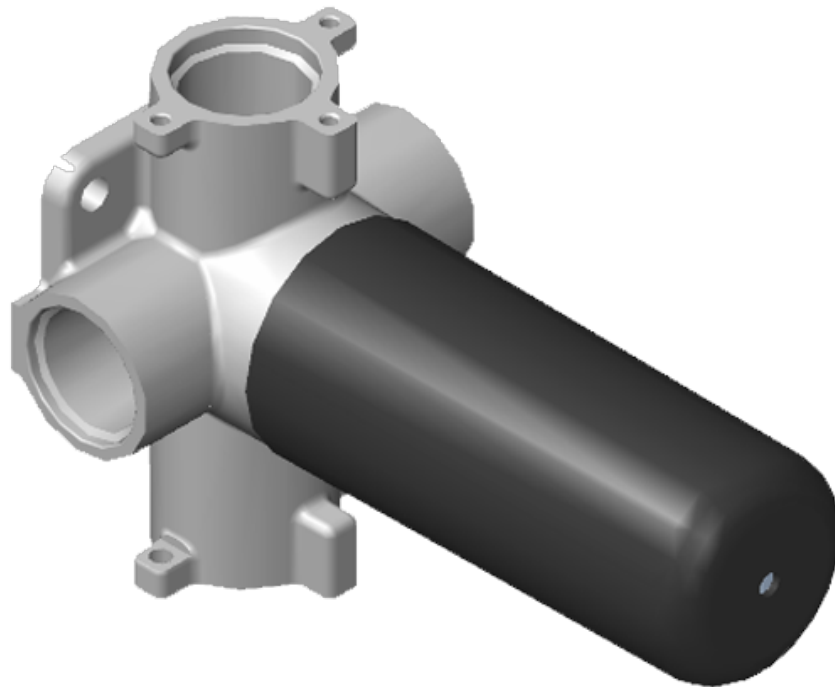

SHOWER
M-Series Full Thermostatic
Shower System with Diverter
Valve
GL2.122SG-LM42E0

GRAFF®

Information

- 3/4" thermostatic valve and trim
- 8" rain showerhead with 12" wall-mounted shower arm
- Flush-mounted swivel body sprays (3 pieces)
- Handshower set w/wall bracket
- 3-way diverter valve
- Showerhead features no-clog, easy-clean spray nozzles
- Optional extension kit
- Flow rates: showerhead ≤ 1.8 max gpm, handshower ≤ 1.5 max gpm, body sprays ≤ 1.5 max gpm each

Finishes

G-8006

M-Series

3/4" Concealed Thermostatic Rough Valve

Product Features

- 12.9 gpm @ 60 psi
- 3/4" universal inlets
- Built-in service stops
- Stacking outlet feature
- Complete serviceability from front of all units
- Supplied with protective plastic cover
- CalGreen compliant dependent on functions

Finishes

G-8037-LM42E

SENTO Series

SHOWER
 Three-Way Diverter Control Valve
 WITH Off Function (No Pass-
 Through)
G-8053

Information

- ~11.4 gpm @ 60 psi
- 3/4" universal inlets/outlets with female threads
- Operates one function at a time
- Stacking inlet feature
- Supplied with protective plastic cover
- CALGreen compliant depending on functions

Finishes

Unfinished Unfinished Architectural
Brass Brushed Brass White

G-8053

M-Series

3-Way Diverter Control Valve WITH Off Function (No Pass-Through)

Product Features

- 3/4" universal inlets/outlets with female threads
- Stacking inlet feature
- Supplied with protective plastic cover
- CalGreen compliant dependent on functions