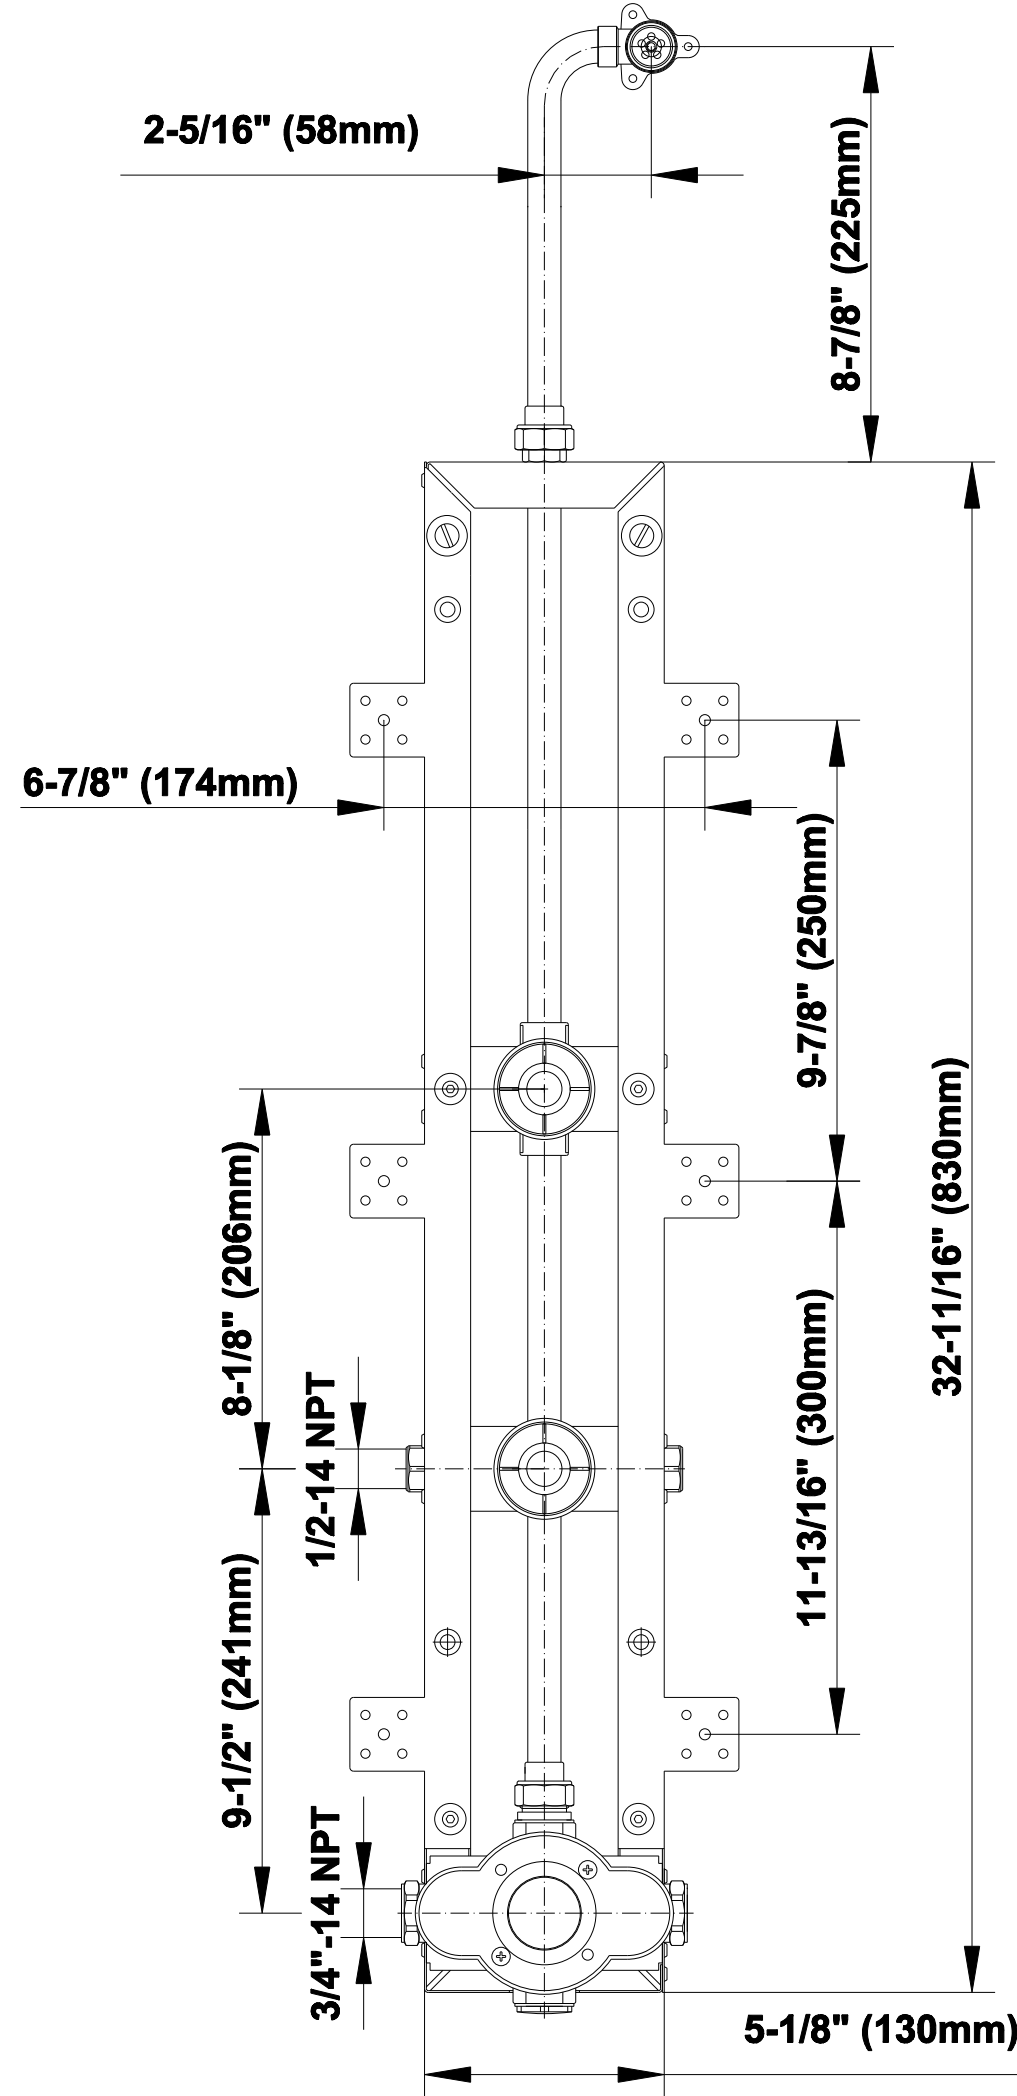

SHOWER
Square Thermostatic Ski Shower
Set w/Body Sprays (Rough &
Trim)
GE3.100A-LM39S

GRAFF®

Information

- 3/4" Thermostatic Valve
- Showerhead with no-clog, easy-clean spray nozzles
- Swivel Body Sprays (4 pieces)
- Optional Extension Kit Available
- Flow Rates: showerhead ≤ 2.5 max gpm, handshower ≤ 1.5 max gpm
- ADA

SHOWER
Square Flush Mount Body Spray
w/ Solid Brass Swivel Head
G-8497

GRAFF®

Information

- 12 no-clog, easy-clean silicon jets
- Metal ball-joint allows for 18° angle adjustment of body spray
- Brass wall escutcheon and flush-mounted trim
- 1/2" NPT female thread inlet
- Body spray flow rate ≤ 1.5 max gpm

Finishes

Polished
Chrome

Steelnox®
(Satin Nickel)

G-8497

Shower Components

Contemporary Flush-Mount Body Spray with Solid Brass Swivel Head

Product Features

- 12 no-clog, easy-clean silicone jets
- Metal ball-joint allows for 18° angle adjustment of body spray
- Brass wall escutcheon and Flush-mounted trim
- 1/2" NPT female thread inlet
- Body spray flow rate ≤ 1.5 max gpm

SHOWER
Rough Ski Shower
G-8805

GRAFF®

Information

- Complete rough box includes 1 thermostatic and 2 Stop/Volume Control Valves

Finishes

Polished
Chrome

Steelnox®
(Satin Nickel)

Complete Rough Box G-8805