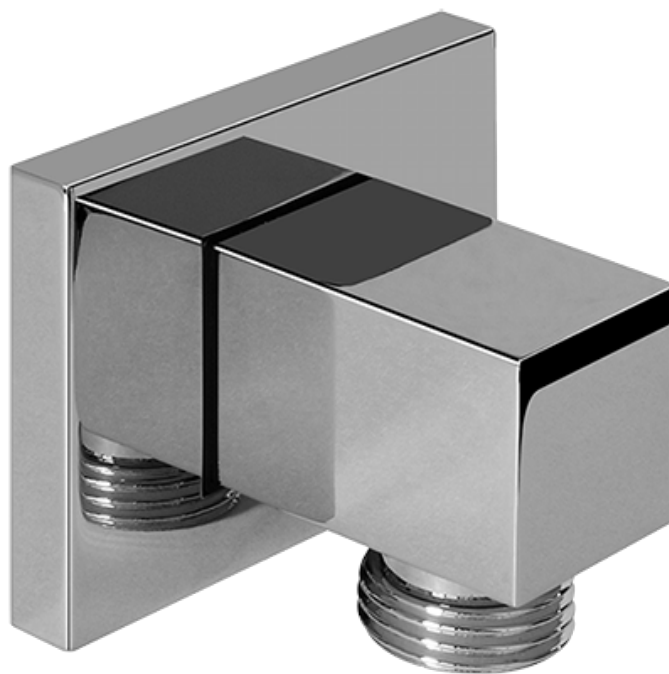

# G-8096

SHOWER  
Square Flush Mount Body Spray  
w/ Solid Brass Swivel Head  
**G-8497**

---

**GRAFF**<sup>®</sup>

[www.graff-faucets.com](http://www.graff-faucets.com) | phone: 800-954-4723

SHOWER  
Contemporary Square Wall Supply  
Elbow  
**G-8633**

---

**GRAFF®**

**Information**

- 1/2" NPT female thread inlet

**Finishes**