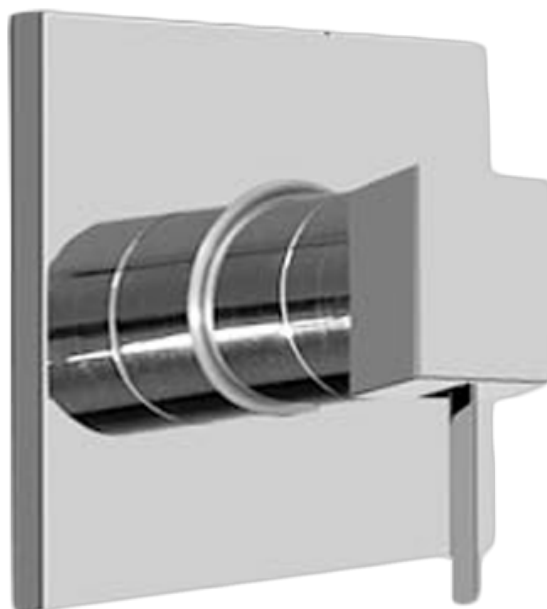

SHOWER
Stop/Volume Control Trim
G-8096-LM39S-T

GRAFF®

Information

- ADA

Finishes