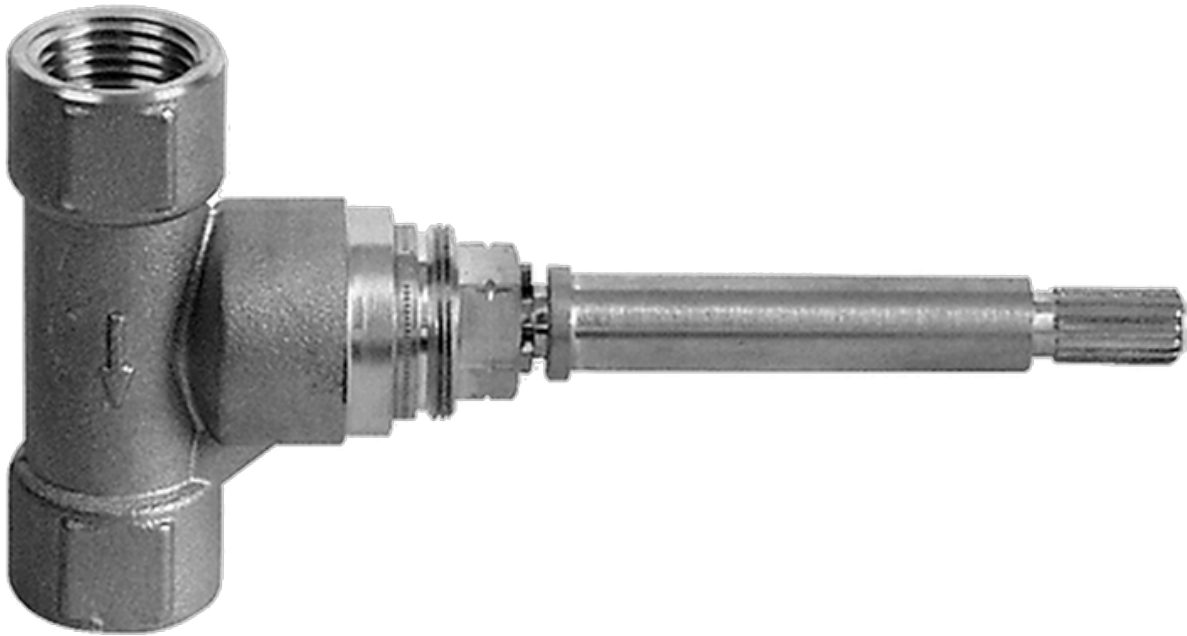

SHOWER  
Square Thermostatic Ski Shower  
Set w/Body Sprays &  
Handshowers (Trim & Rough)  
**GE1.120A-LM39S**

---

**GRAFF®**

## Information

- 3/4" Thermostatic Valve and Trim
- Showerhead with No-Clog, Easy-Clean Spray Nozzles
- Swivel Body Sprays (4 pieces)
- Handshower Set w/Wall Bracket
- Stop/Volume Control Valves and Trim (3 pieces)
- Optional Extension Kit
- 3/4" Thermostatic Rough Valve Flow Rate ~18 gpm @60 psi
- Flow Rates: showerhead  $\leq 2.5$  max gpm, handshower  $\leq 1.5$  max gpm

## Information

- 1/2" universal inlets/outlets with female threads
- Supplied with protective plastic cover