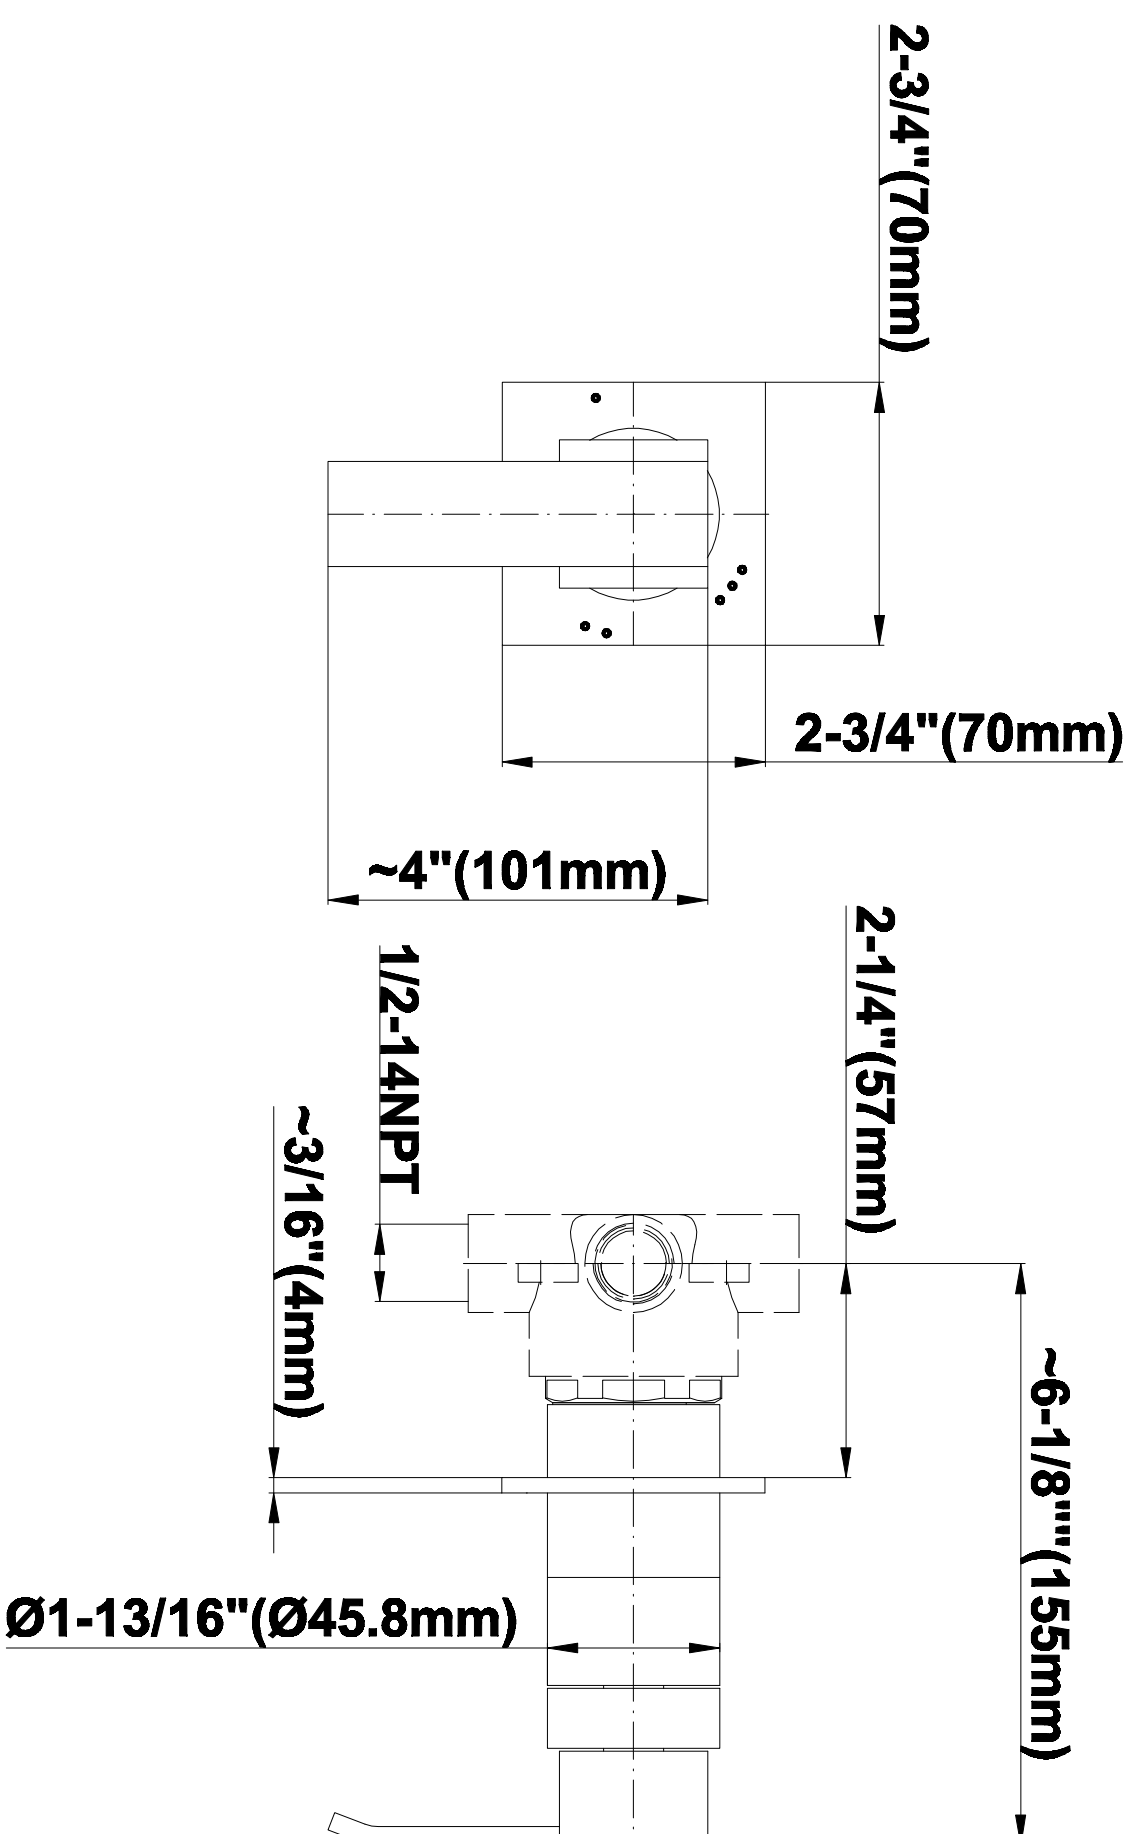

SHOWER
Full Thermostatic Shower System
with Transfer Valve (Rough &
Trim)
GC5.122A-LM38S

GRAFF®

Information

- 3/4" Thermostatic Valve
- 1/2" 4-Port Diverter Valve with 3 outlets and off function
- 8" Showerhead with 12" Arm & Flange
- Swivel Body Sprays (3 pieces)
- Handshower Set w/Wall Bracket
- Showerhead Features No-Clog, Easy-Clean Spray Nozzles
- 3/4" Thermostatic Rough Valve Flow Rate ~18 gpm @60 psi
- Flow rates: showerhead \leq 1.8 max gpm, handshower \leq 1.5 max gpm, body sprays \leq 1.5 max gpm each

SHOWER
Rough
G-8005

GRAFF®

Information

- 18.4 gpm @ 60 psi
- 3/4" universal inlets/outlets with female threads
- Built-in service stops
- Complete serviceability from front of all units
- Supplied with protective plastic cover
- Thermostatic valve uses a paraffin wax cartridge

Finishes

Polished
Chrome

Steelnox®
(Satin Nickel)

G-8066

SHOWER
8" Square Brass Showerhead
G-8438

GRAFF[®]

Information

- 1/4" thick
- 144 no-clog, easy-clean rubber spray nozzles
- Recommended use with ceiling shower arm
- Recommended for use at no more than 10 degrees tilt
- Showerhead flow rate ≤ 1.8 max gpm
- CALGreen

Finishes

Polished
Chrome

SteelInox[®]
(Satin Nickel)

G-8438

Aqua-Sense Collection
Contemporary 8" Square Showerhead

Product Features

- 1/4" thick
- 144 no-clog, easy-clean rubber spray nozzles
- Showerhead flow rate ≤ 1.8 max gpm