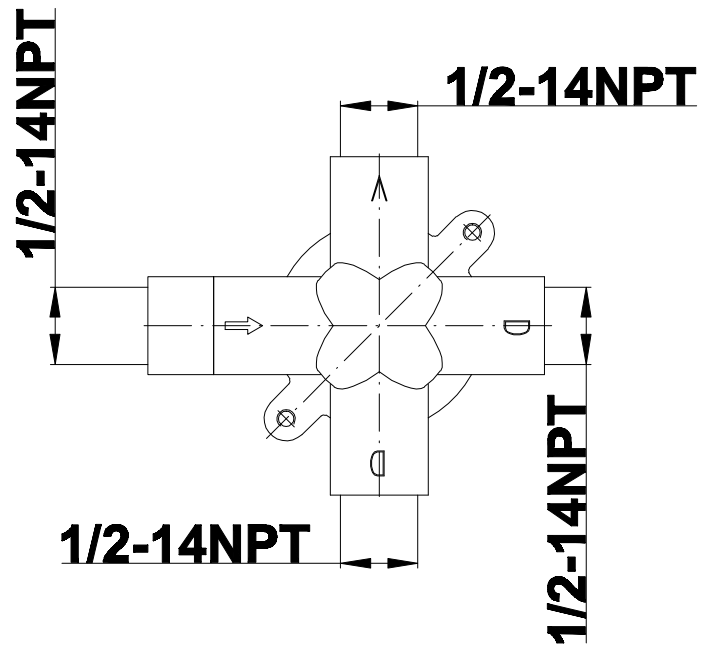

SHOWER
Full Thermostatic Shower System
with Transfer Valve (Rough &
Trim)
GC5.122A-LM38S

GRAFF®

Information

- 3/4" Thermostatic Valve
- 1/2" 4-Port Diverter Valve with 3 outlets and off function
- 8" Showerhead with 12" Arm & Flange
- Swivel Body Sprays (3 pieces)
- Handshower Set w/Wall Bracket
- Showerhead Features No-Clog, Easy-Clean Spray Nozzles
- 3/4" Thermostatic Rough Valve Flow Rate ~18 gpm @60 psi
- Flow rates: showerhead \leq 1.8 max gpm, handshower \leq 1.5 max gpm, body sprays \leq 1.5 max gpm each

Finishes

Polished
Chrome

Steelnox®
(Satin Nickel)

G-8041

SHOWER
3-Way High Flow Transfer Rough
Valve WITH off function
G-8050

GRAFF®

Information

- Intended for use with Thermostatic Shower Systems
- 1/2" 3-way diverter valve with 3 outlets and off function
- Universal inlets/outlets with female threads
- Operates one function at a time
- Supplied with protective plastic cover
- CALGreen compliant depending on functions
- CALGreen

Finishes

Polished
Chrome

Steelnox®
(Satin Nickel)

G-8050

SHOWER
Qubic Transfer Valve Trim Plates
and Handle
G-8066-LM38S-T

GRAFF®

Information

- Single metal lever handle
- Decorative trim plate WITH off function
- Use with G-8050 (4-port thermostatic diverter valve w/stop)
- To complete package, you must order rough diverter valve
- ADA

Finishes

Polished
Chrome

Steelnox®
(Satin Nickel)

G-8066

SHOWER
8" Square Brass Showerhead
G-8438

GRAFF[®]

Information

- 1/4" thick
- 144 no-clog, easy-clean rubber spray nozzles
- Recommended use with ceiling shower arm
- Recommended for use at no more than 10 degrees tilt
- Showerhead flow rate ≤ 1.8 max gpm
- CALGreen