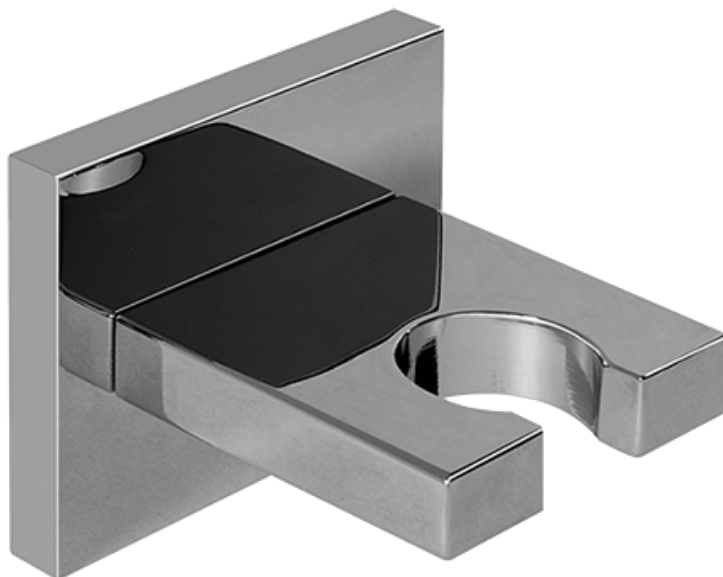

SHOWER
Contemporary 12" Shower Arm
G-8530

GRAFF[®]

Information

- Includes arm and square flange
- 1/2" NPT male thread inlet
- For use with all showerheads (especially G-8438)

Finishes

Polished
Chrome

Steelnox[®]
(Satin Nickel)

G-8530

SHOWER
59" Shower Hose
G-8605

GRAFF®

Information

- Brass spiral flexible hose with conical nut

Finishes

Polished
Chrome

Steelnox®
(Satin Nickel)

* Special order finish- call for availability

SHOWER
Contemporary Square Wall
Bracket for Handshower
G-8632

GRAFF®

Information

- Solid brass construction

Finishes

Polished
Chrome

Steelnox®
(Satin Nickel)

G-8632

Contemporary Square Wall Bracket for Handshower

Product Features

- Solid brass construction

Available Finishes

- Polished Chrome
G-8632-PC
- Steelnox[®]
G-8632-SN

Warranty

- Limited lifetime warranty