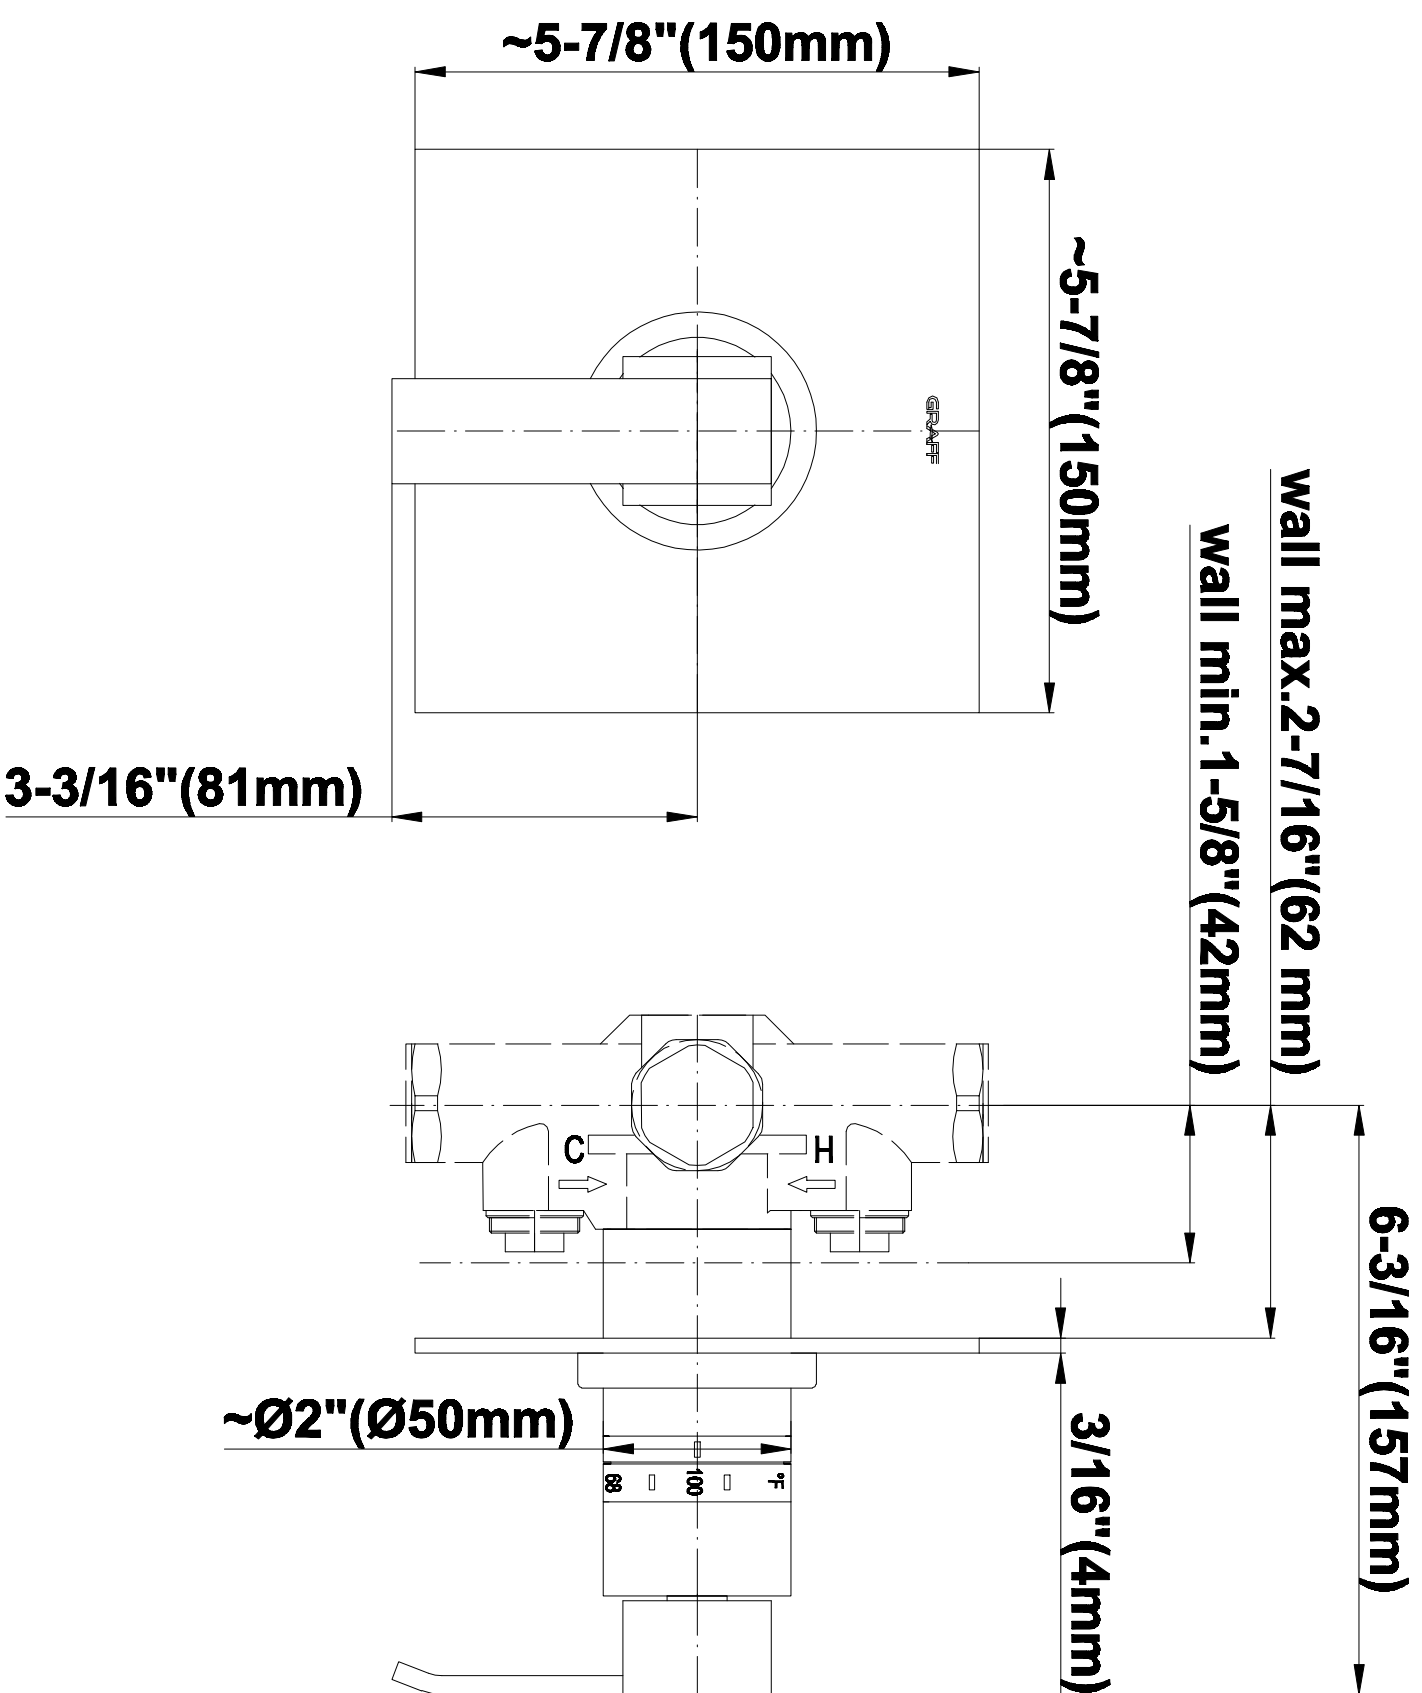

SHOWER
Full Thermostatic Shower System
with Transfer Valve (Rough &
Trim)
GC5.122A-LM38S

GRAFF®

Information

- 3/4" Thermostatic Valve
- 1/2" 4-Port Diverter Valve with 3 outlets and off function
- 8" Showerhead with 12" Arm & Flange
- Swivel Body Sprays (3 pieces)
- Handshower Set w/Wall Bracket
- Showerhead Features No-Clog, Easy-Clean Spray Nozzles
- 3/4" Thermostatic Rough Valve Flow Rate ~18 gpm @60 psi
- Flow rates: showerhead \leq 1.8 max gpm, handshower \leq 1.5 max gpm, body sprays \leq 1.5 max gpm each

SHOWER
Rough
G-8005

GRAFF®

Information

- 18.4 gpm @ 60 psi
- 3/4" universal inlets/outlets with female threads
- Built-in service stops
- Complete serviceability from front of all units
- Supplied with protective plastic cover
- Thermostatic valve uses a paraffin wax cartridge

Finishes

Polished
Chrome

Steelnox®
(Satin Nickel)

G-8041

SHOWER
3-Way High Flow Transfer Rough
Valve WITH off function
G-8050

GRAFF®

Information

- Intended for use with Thermostatic Shower Systems
- 1/2" 3-way diverter valve with 3 outlets and off function
- Universal inlets/outlets with female threads
- Operates one function at a time
- Supplied with protective plastic cover
- CALGreen compliant depending on functions
- CALGreen

Finishes

Polished
Chrome

Steelnox®
(Satin Nickel)

G-8066

SHOWER
8" Square Brass Showerhead
G-8438

GRAFF[®]

Information

- 1/4" thick
- 144 no-clog, easy-clean rubber spray nozzles
- Recommended use with ceiling shower arm
- Recommended for use at no more than 10 degrees tilt
- Showerhead flow rate ≤ 1.8 max gpm
- CALGreen