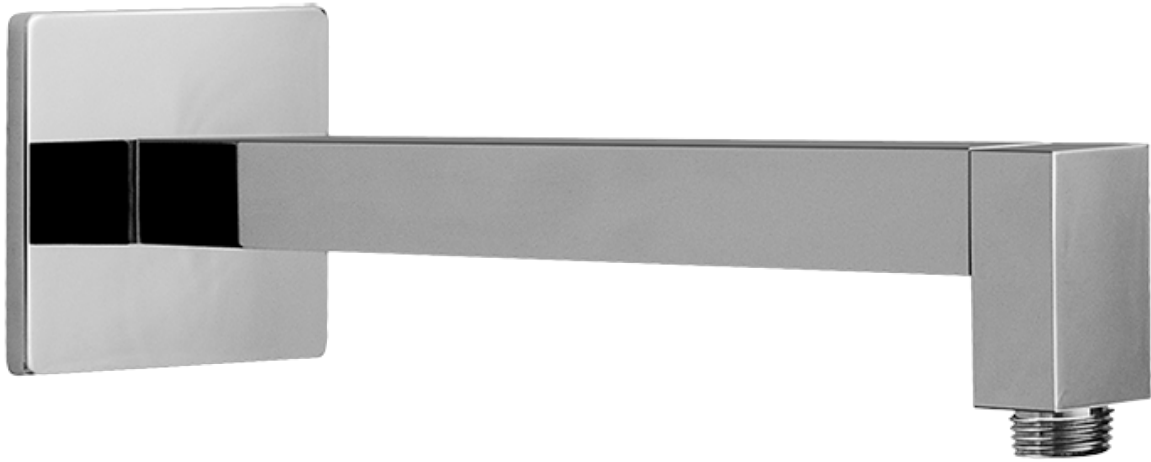

Finishes

Polished
Chrome

Steelnox®
(Satin Nickel)

SHOWER
Qubic SOLID Trim Plate w/Handle
G-8041-LM38S-T

GRAFF®

Information

- Single metal handle
- Decorative trim plate
- Use with G-8000 or G-8005 thermostatic rough valve
- To complete package, you must order rough valve
- ADA

Finishes

Polished
Chrome

Steelnox®
(Satin Nickel)

G-8497

Shower Components

Contemporary Flush-Mount Body Spray with Solid Brass Swivel Head

Product Features

- 12 no-clog, easy-clean silicone jets
- Metal ball-joint allows for 18° angle adjustment of body spray
- Brass wall escutcheon and Flush-mounted trim
- 1/2" NPT female thread inlet
- Body spray flow rate ≤ 1.5 max gpm

SHOWER
Contemporary 12" Shower Arm
G-8530

GRAFF[®]

Information

- Includes arm and square flange
- 1/2" NPT male thread inlet
- For use with all showerheads (especially G-8438)

Finishes

Polished
Chrome

Steelnox[®]
(Satin Nickel)