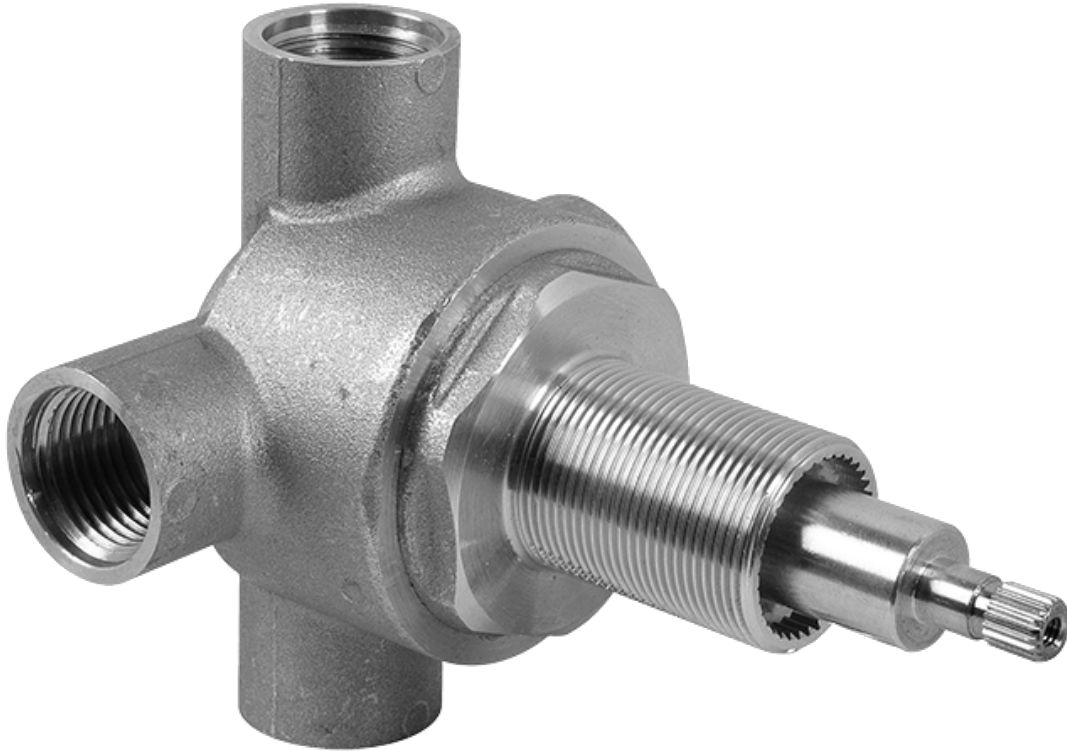

SHOWER
Full Thermostatic Shower System
with Transfer Valve (Rough &
Trim)
GC5.122A-LM38S

GRAFF®

Information

- 3/4" Thermostatic Valve
- 1/2" 4-Port Diverter Valve with 3 outlets and off function
- 8" Showerhead with 12" Arm & Flange
- Swivel Body Sprays (3 pieces)
- Handshower Set w/Wall Bracket
- Showerhead Features No-Clog, Easy-Clean Spray Nozzles
- 3/4" Thermostatic Rough Valve Flow Rate ~18 gpm @60 psi
- Flow rates: showerhead \leq 1.8 max gpm, handshower \leq 1.5 max gpm, body sprays \leq 1.5 max gpm each

Finishes

Polished
Chrome

Steelnox®
(Satin Nickel)

SHOWER
Qubic SOLID Trim Plate w/Handle
G-8041-LM38S-T

GRAFF®

Information

- Single metal handle
- Decorative trim plate
- Use with G-8000 or G-8005 thermostatic rough valve
- To complete package, you must order rough valve
- ADA

Finishes

Polished
Chrome

Steelnox®
(Satin Nickel)

G-8041

SHOWER
3-Way High Flow Transfer Rough
Valve WITH off function
G-8050

GRAFF®

Information

- Intended for use with Thermostatic Shower Systems
- 1/2" 3-way diverter valve with 3 outlets and off function
- Universal inlets/outlets with female threads
- Operates one function at a time
- Supplied with protective plastic cover
- CALGreen compliant depending on functions
- CALGreen

Finishes

Polished
Chrome

Steelnox®
(Satin Nickel)

G-8050

SHOWER
Qubic Transfer Valve Trim Plates
and Handle
G-8066-LM38S-T

GRAFF®

Information

- Single metal lever handle
- Decorative trim plate WITH off function
- Use with G-8050 (4-port thermostatic diverter valve w/stop)
- To complete package, you must order rough diverter valve
- ADA