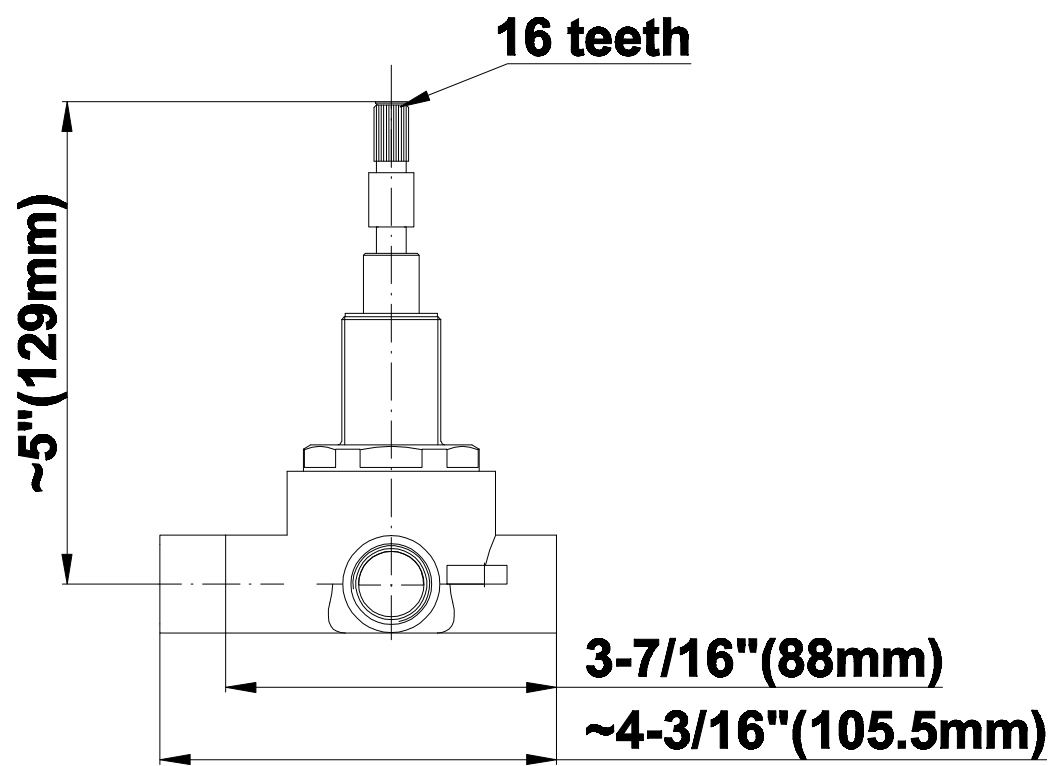

SHOWER
Full Thermostatic Shower System
with Transfer Valve (Rough &
Trim)
GC5.122A-LM38S

GRAFF®

Information

- 3/4" Thermostatic Valve
- 1/2" 4-Port Diverter Valve with 3 outlets and off function
- 8" Showerhead with 12" Arm & Flange
- Swivel Body Sprays (3 pieces)
- Handshower Set w/Wall Bracket
- Showerhead Features No-Clog, Easy-Clean Spray Nozzles
- 3/4" Thermostatic Rough Valve Flow Rate ~18 gpm @60 psi
- Flow rates: showerhead \leq 1.8 max gpm, handshower \leq 1.5 max gpm, body sprays \leq 1.5 max gpm each

Finishes

Polished
Chrome

Steelnox®
(Satin Nickel)

G-8041

SHOWER
3-Way High Flow Transfer Rough
Valve WITH off function
G-8050

GRAFF®

Information

- Intended for use with Thermostatic Shower Systems
- 1/2" 3-way diverter valve with 3 outlets and off function
- Universal inlets/outlets with female threads
- Operates one function at a time
- Supplied with protective plastic cover
- CALGreen compliant depending on functions
- CALGreen

Finishes

Polished
Chrome

Steelnox®
(Satin Nickel)

G-8050

SHOWER
Qubic Transfer Valve Trim Plates
and Handle
G-8066-LM38S-T

GRAFF®

Information

- Single metal lever handle
- Decorative trim plate WITH off function
- Use with G-8050 (4-port thermostatic diverter valve w/stop)
- To complete package, you must order rough diverter valve
- ADA

Finishes

Polished
Chrome

Steelnox®
(Satin Nickel)

G-8066

SHOWER
8" Square Brass Showerhead
G-8438

GRAFF[®]

Information

- 1/4" thick
- 144 no-clog, easy-clean rubber spray nozzles
- Recommended use with ceiling shower arm
- Recommended for use at no more than 10 degrees tilt
- Showerhead flow rate ≤ 1.8 max gpm
- CALGreen