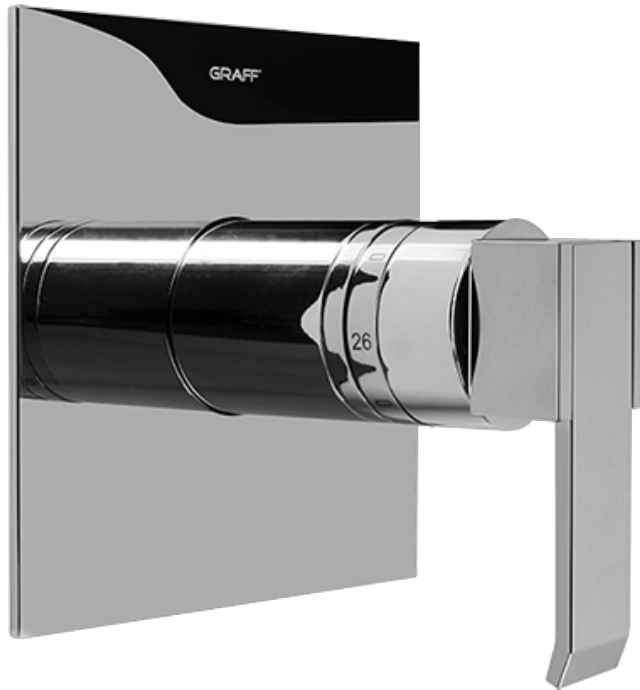

SHOWER
Full Thermostatic Shower System
with Transfer Valve (Rough &
Trim)
GC5.122A-LM38S

GRAFF®

Information

- 3/4" Thermostatic Valve
- 1/2" 4-Port Diverter Valve with 3 outlets and off function
- 8" Showerhead with 12" Arm & Flange
- Swivel Body Sprays (3 pieces)
- Handshower Set w/Wall Bracket
- Showerhead Features No-Clog, Easy-Clean Spray Nozzles
- 3/4" Thermostatic Rough Valve Flow Rate ~18 gpm @60 psi
- Flow rates: showerhead \leq 1.8 max gpm, handshower \leq 1.5 max gpm, body sprays \leq 1.5 max gpm each

Finishes

Polished
Chrome

Steelnox®
(Satin Nickel)

SHOWER
Qubic SOLID Trim Plate w/Handle
G-8041-LM38S-T

GRAFF®

Information

- Single metal handle
- Decorative trim plate
- Use with G-8000 or G-8005 thermostatic rough valve
- To complete package, you must order rough valve
- ADA

Finishes

Polished
Chrome

Steelnox®
(Satin Nickel)

G-8041

SHOWER
3-Way High Flow Transfer Rough
Valve WITH off function
G-8050

GRAFF®

Information

- Intended for use with Thermostatic Shower Systems
- 1/2" 3-way diverter valve with 3 outlets and off function
- Universal inlets/outlets with female threads
- Operates one function at a time
- Supplied with protective plastic cover
- CALGreen compliant depending on functions
- CALGreen

Finishes

Polished
Chrome

Steelnox®
(Satin Nickel)

G-8050

SHOWER
Qubic Transfer Valve Trim Plates
and Handle
G-8066-LM38S-T

GRAFF®

Information

- Single metal lever handle
- Decorative trim plate WITH off function
- Use with G-8050 (4-port thermostatic diverter valve w/stop)
- To complete package, you must order rough diverter valve
- ADA