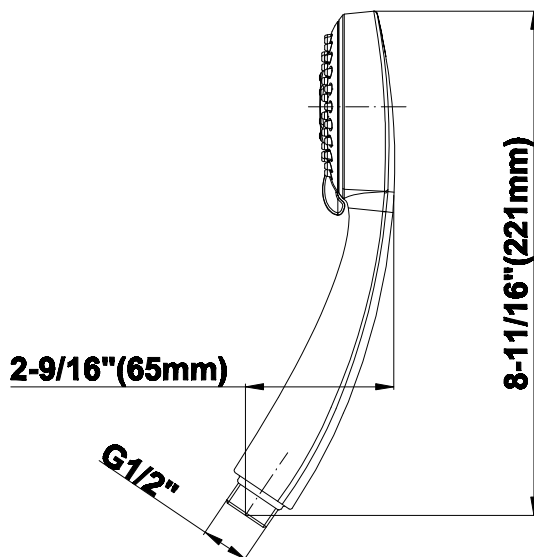

G-8664

Multifunction Handshower

Product Features

- Switch between 2 spray patterns
- Shower hose not included
- Handshower flow rate ≤ 1.5 max gpm
- CALGreen compliant

Available Finishes

- Polished Chrome G-8664-PC
- Steelnox® G-8664-SN

Warranty

- Limited lifetime warranty

For complete warranty information go to <http://www.graff-faucets.com/en/info/faqs>

Ø3-5/15" (Ø84mm)