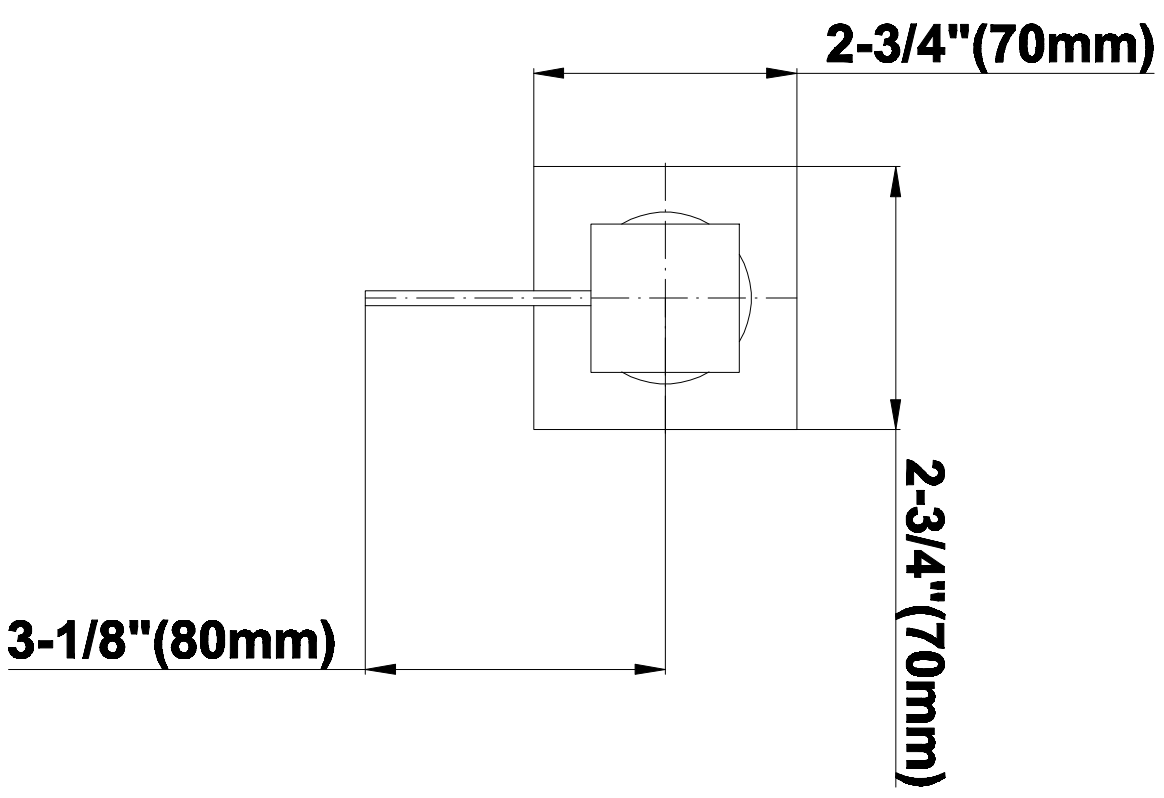

SHOWER
Contemporary Square
Thermostatic Set w/Body Sprays
& Handshower (Rough & Trim)
GC1.231A-LM39S

GRAFF®

Information

- 8" Rain Showerhead with 12" Ceiling-Mounted Shower Arm
- Square Body Sprays w/Solid Brass Swivel Head (3 pieces)
- Handshower Set w/Wall Bracket and Multi-function Handshower
- 3/4" Thermostatic Valve
- Stop/Volume Control Valves (3 pieces)
- Flow rates: showerhead \leq 1.8 max gpm, handshower \leq 1.5 max gpm, body sprays \leq 1.5 max gpm each
- Optional Extension Kit

Finishes

Polished
Chrome

Steelnox®
(Satin Nickel)

G-8095

SHOWER
8" Square Brass Showerhead
G-8438

GRAFF®

Information

- 1/4" thick
- 144 no-clog, easy-clean rubber spray nozzles
- Recommended use with ceiling shower arm
- Recommended for use at no more than 10 degrees tilt
- Showerhead flow rate ≤ 1.8 max gpm
- CALGreen

Finishes

Polished
Chrome

SteelInox®
(Satin Nickel)

G-8438

Aqua-Sense Collection
Contemporary 8" Square Showerhead

Product Features

- 1/4" thick
- 144 no-clog, easy-clean rubber spray nozzles
- Showerhead flow rate ≤ 1.8 max gpm