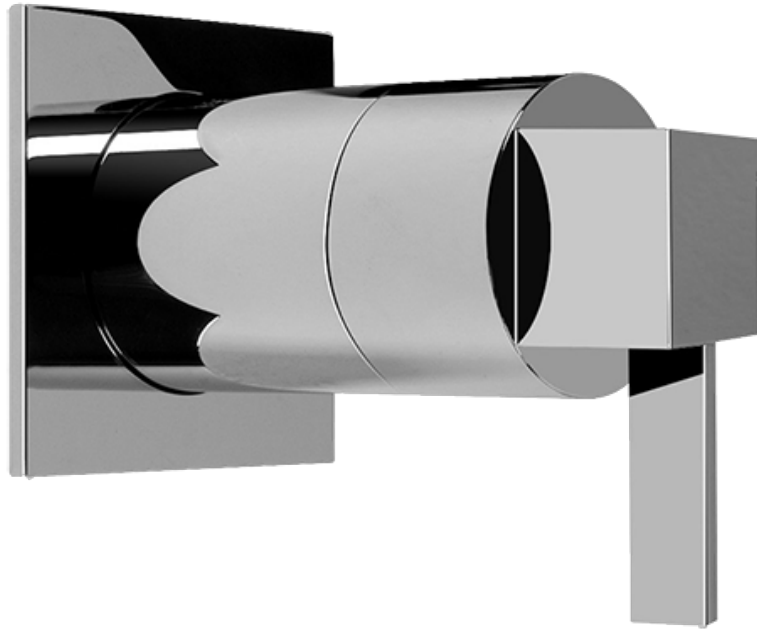

SHOWER
Contemporary Square
Thermostatic Set w/Body Sprays
& Handshower (Rough & Trim)
GC1.231A-LM39S

GRAFF®

Information

- 8" Rain Showerhead with 12" Ceiling-Mounted Shower Arm
- Square Body Sprays w/Solid Brass Swivel Head (3 pieces)
- Handshower Set w/Wall Bracket and Multi-function Handshower
- 3/4" Thermostatic Valve
- Stop/Volume Control Valves (3 pieces)
- Flow rates: showerhead \leq 1.8 max gpm, handshower \leq 1.5 max gpm, body sprays \leq 1.5 max gpm each
- Optional Extension Kit

Finishes

Polished
Chrome

Steelnox®
(Satin Nickel)

SHOWER
Qubic Tre SOLID Trim Plate
w/Handle
G-8041-LM39S-T

GRAFF®

Information

- Single metal handle
- Decorative trim plate
- Use with G-8000 or G-8005 thermostatic rough valve
- To complete package, you must order rough valve
- ADA

Finishes

Polished
Chrome

SteeInox®
(Satin Nickel)

SHOWER
Qubic Tre SOLID Trim Plate
w/Handle
G-8095-LM39S-T

GRAFF®

Information

- Single metal handle
- Decorative trim plate
- Use with G-8070 or G-8075 thermostatic stop/volume control rough valve
- To complete package, you must order rough valve
- ADA

Finishes

Polished
Chrome

Steelnox®
(Satin Nickel)

G-8095

SHOWER
8" Square Brass Showerhead
G-8438

GRAFF®

Information

- 1/4" thick
- 144 no-clog, easy-clean rubber spray nozzles
- Recommended use with ceiling shower arm
- Recommended for use at no more than 10 degrees tilt
- Showerhead flow rate ≤ 1.8 max gpm
- CALGreen