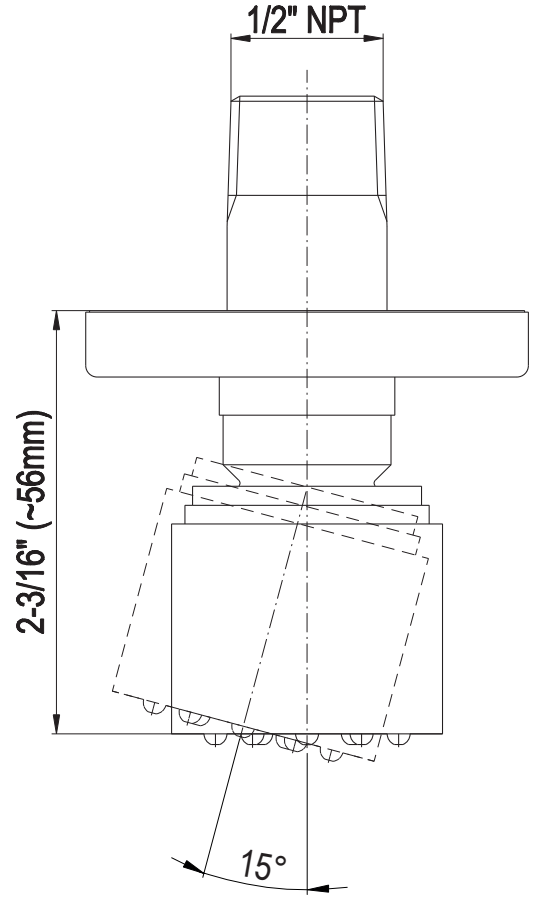

SHOWER
Contemporary Square
Thermostatic Set w/Body Sprays
& Handshower (Rough & Trim)
GC1.231A-LM39S

GRAFF®

Information

- 8" Rain Showerhead with 12" Ceiling-Mounted Shower Arm
- Square Body Sprays w/Solid Brass Swivel Head (3 pieces)
- Handshower Set w/Wall Bracket and Multi-function Handshower
- 3/4" Thermostatic Valve
- Stop/Volume Control Valves (3 pieces)
- Flow rates: showerhead \leq 1.8 max gpm, handshower \leq 1.5 max gpm, body sprays \leq 1.5 max gpm each
- Optional Extension Kit

Finishes

Polished
Chrome

Steelnox®
(Satin Nickel)

Square Body Spray G-8490

SHOWER
Contemporary 12" Ceiling Shower
Arm
G-8542

GRAFF®

Information

- Includes arm and solid square flange
- 1/2" NPT male thread inlet
- For use with all showerheads