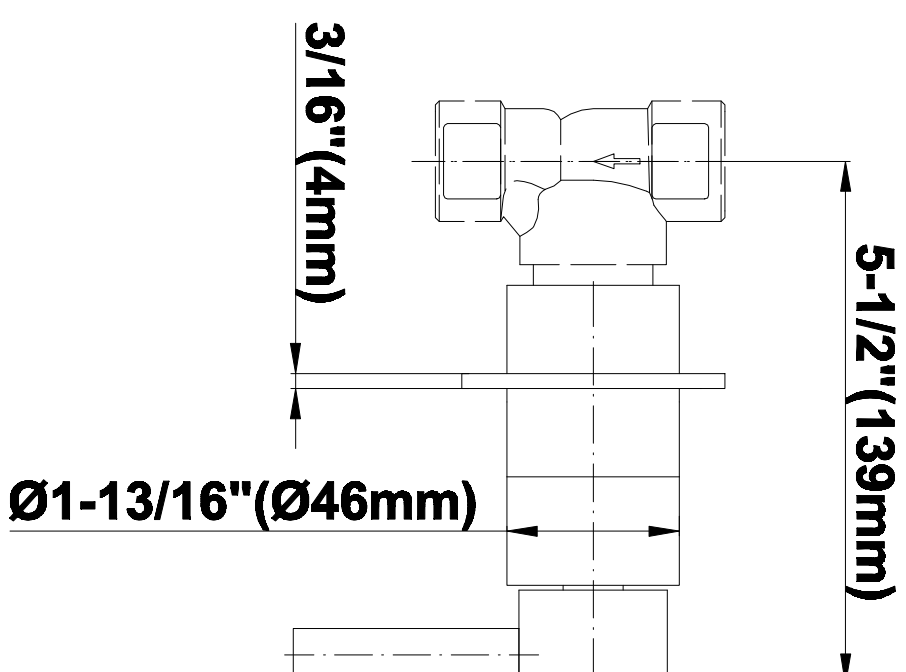

SHOWER
Contemporary Square
Thermostatic Set w/Body Sprays
& Handshower (Rough & Trim)
GC1.231A-LM39S

GRAFF®

Information

- 8" Rain Showerhead with 12" Ceiling-Mounted Shower Arm
- Square Body Sprays w/Solid Brass Swivel Head (3 pieces)
- Handshower Set w/Wall Bracket and Multi-function Handshower
- 3/4" Thermostatic Valve
- Stop/Volume Control Valves (3 pieces)
- Flow rates: showerhead \leq 1.8 max gpm, handshower \leq 1.5 max gpm, body sprays \leq 1.5 max gpm each
- Optional Extension Kit

Finishes

Polished
Chrome

Steelnox®
(Satin Nickel)

G-8095

SHOWER
8" Square Brass Showerhead
G-8438

GRAFF®

Information

- 1/4" thick
- 144 no-clog, easy-clean rubber spray nozzles
- Recommended use with ceiling shower arm
- Recommended for use at no more than 10 degrees tilt
- Showerhead flow rate ≤ 1.8 max gpm
- CALGreen