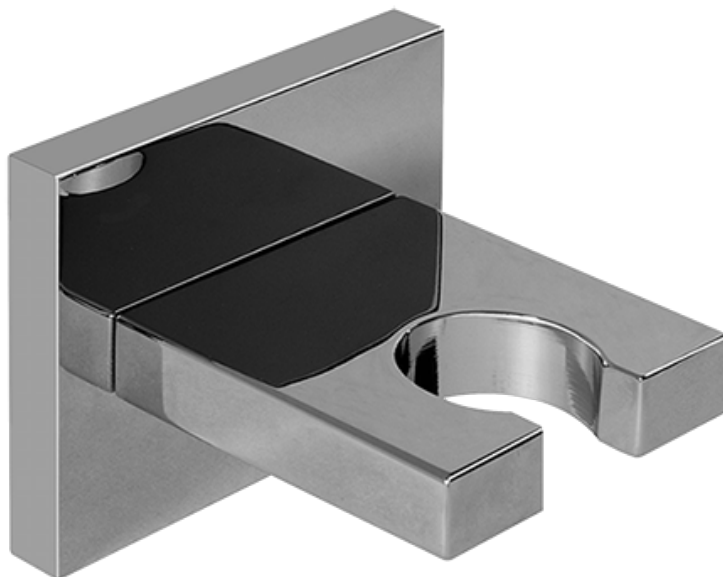

Finishes

Polished
Chrome

Steelnox®
(Satin Nickel)

SHOWER
Qubic Tre SOLID Trim Plate
w/Handle
G-8041-LM39S-T

GRAFF®

Information

- Single metal handle
- Decorative trim plate
- Use with G-8000 or G-8005 thermostatic rough valve
- To complete package, you must order rough valve
- ADA

Finishes

Polished
Chrome

Steelnox®
(Satin Nickel)

Square Body Spray G-8490

SHOWER
Contemporary 12" Ceiling Shower
Arm
G-8542

GRAFF®

Information

- Includes arm and solid square flange
- 1/2" NPT male thread inlet
- For use with all showerheads

* Special order finish- call for availability

SHOWER
Contemporary Square Wall
Bracket for Handshower
G-8632

GRAFF®

Information

- Solid brass construction

Finishes

Polished
Chrome

Steelnox®
(Satin Nickel)

G-8632

Contemporary Square Wall Bracket for Handshower

Product Features

- Solid brass construction

Available Finishes

- Polished Chrome
G-8632-PC
- Steelnox[®]
G-8632-SN

Warranty

- Limited lifetime warranty