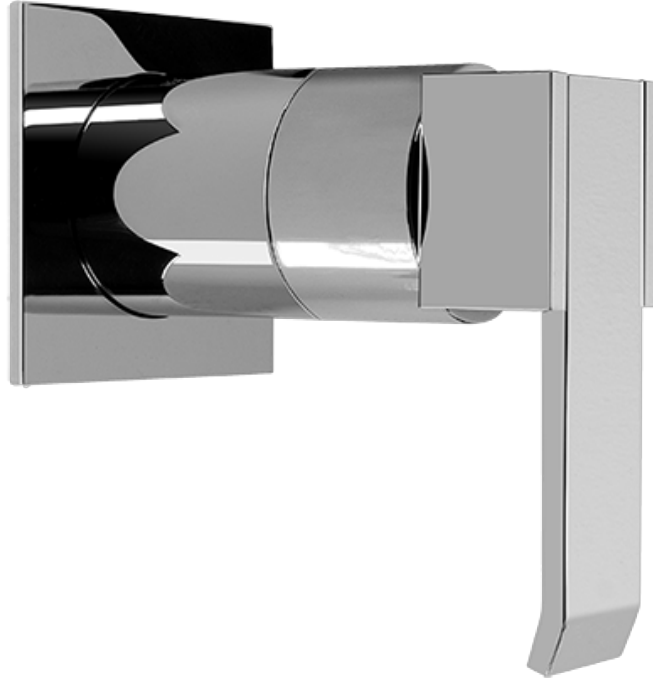

## Finishes

Polished  
Chrome

Steelnox®  
(Satin Nickel)

SHOWER  
Qubic SOLID Trim Plate w/Handle  
**G-8041-LM38S-T**

**GRAFF®**

## Information

- 3/4" universal inlets/outlets with female threads
- Supplied with protective plastic cover

## Finishes

Polished  
Chrome

SteeInox®  
(Satin Nickel)

SHOWER  
Qubic SOLID Trim Plate w/Handle  
**G-8095-LM38S-T**

---

**GRAFF®**

### Information

- Single metal handle
- Decorative trim plate
- Use with G-8070 or G-8075 thermostatic stop/volume control rough valve
- To complete package, you must order rough valve
- ADA