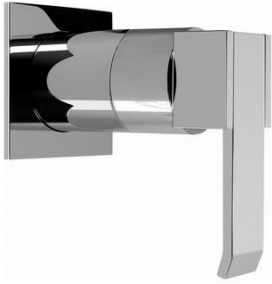

## Finishes

Polished  
Chrome

Steelnox®  
(Satin Nickel)

SHOWER  
Qubic SOLID Trim Plate w/Handle  
**G-8041-LM38S-T**

**GRAFF®**

## Finishes

Polished  
Chrome

SteeInox®  
(Satin Nickel)

SHOWER  
Qubic SOLID Trim Plate w/Handle  
**G-8095-LM38S-T**

---

**GRAFF®**

### Information

- Single metal handle
- Decorative trim plate
- Use with G-8070 or G-8075 thermostatic stop/volume control rough valve
- To complete package, you must order rough valve
- ADA

# G-8095-LM38S-T

Qubic Collection

Stop/Volume Control Valve Trim with Handle

**GRAFF**<sup>®</sup>  
CUTTING EDGE DESIGN