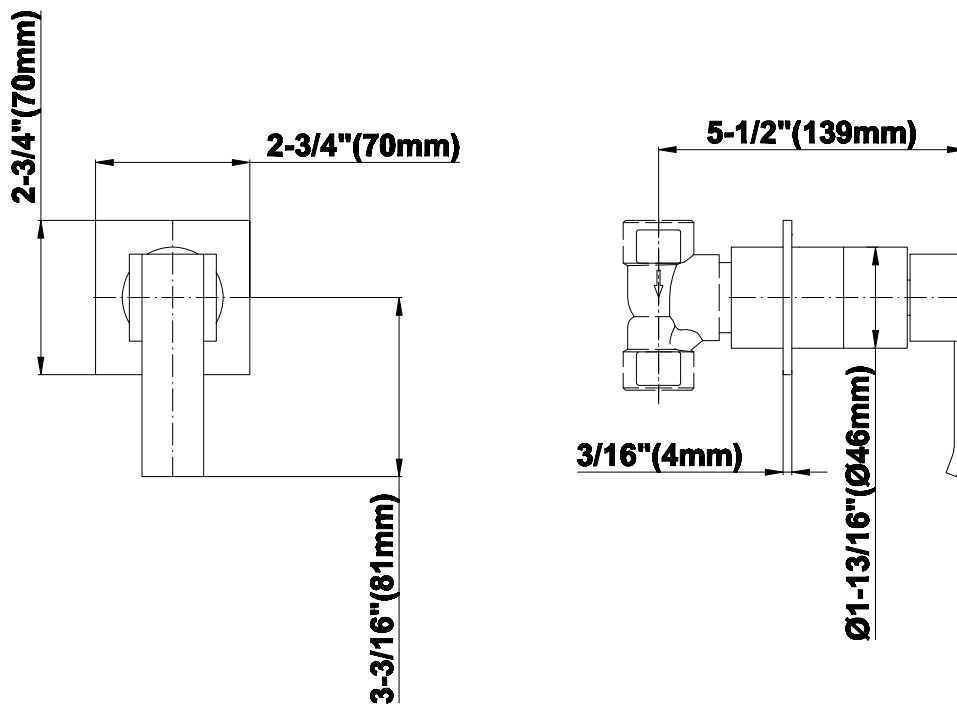

The measurements shown are for reference only. Products and specifications shown are subject to change without notice. Revised 09/2015.

www.graff-faucets.com | phone: 800-954-4723