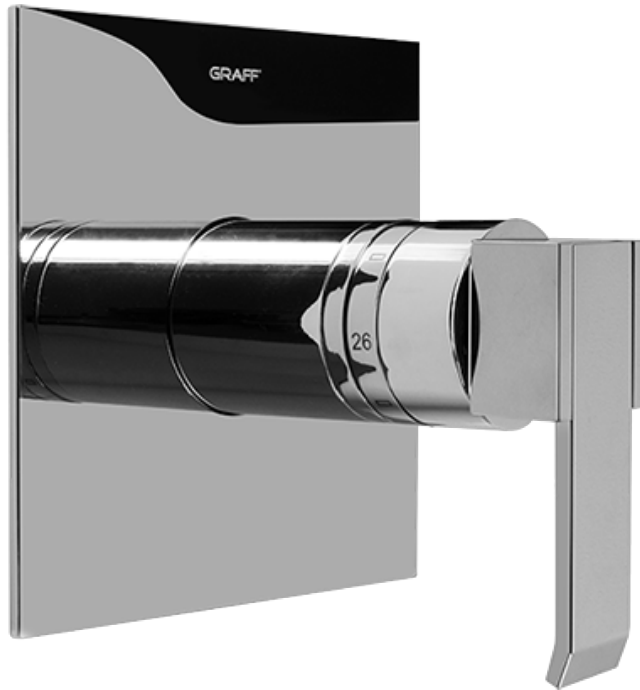

## Information

- 18.4 gpm @ 60 psi
- 3/4" universal inlets/outlets with female threads
- Built-in service stops
- Complete serviceability from front of all units
- Supplied with protective plastic cover
- Thermostatic valve uses a paraffin wax cartridge

## Finishes

Polished  
Chrome

Steelnox®  
(Satin Nickel)

SHOWER  
Qubic SOLID Trim Plate w/Handle  
**G-8041-LM38S-T**

**GRAFF®**

## Information

- Single metal handle
- Decorative trim plate
- Use with G-8000 or G-8005 thermostatic rough valve
- To complete package, you must order rough valve
- ADA