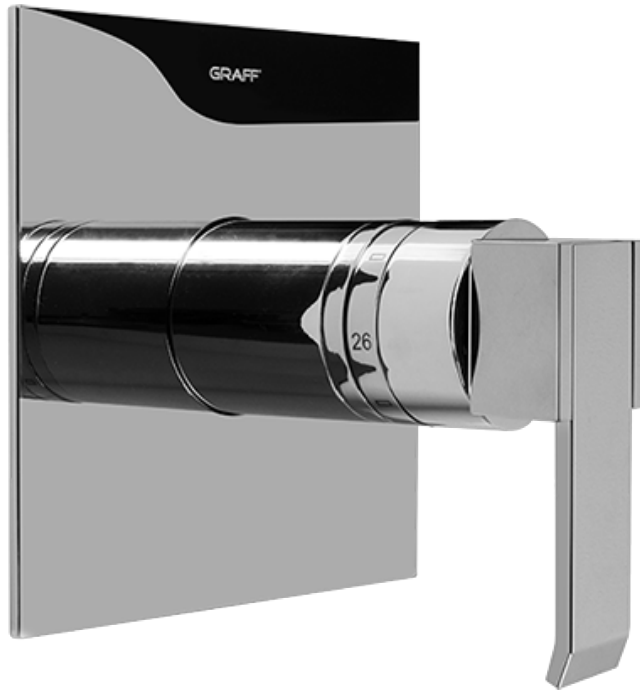

SHOWER
Contemporary Square
Thermostatic Set w/Body Sprays
& Handshower (Rough & Trim)
GC1.122A-LM38S

GRAFF®

Information

- 3/4" Thermostatic Valve and Trim
- 8" Showerhead with 12" Arm & Flange
- Swivel Body Sprays (3 pieces)
- Handshower Set w/Wall Bracket
- Stop/Volume Control Valves and Trim (3 pieces)
- Showerhead Features No-Clog, Easy-Clean Spray Nozzles
- Optional Extension Kit
- 3/4" Thermostatic Rough Valve Flow Rate ~18 gpm @60 psi
- Flow rates: showerhead ≤ 1.8 max gpm, handshower ≤ 1.5 max gpm, body sprays ≤ 1.5 max gpm each

SHOWER
Rough
G-8005

GRAFF®

Information

- 18.4 gpm @ 60 psi
- 3/4" universal inlets/outlets with female threads
- Built-in service stops
- Complete serviceability from front of all units
- Supplied with protective plastic cover
- Thermostatic valve uses a paraffin wax cartridge

Finishes

Polished
Chrome

Steelnox®
(Satin Nickel)

SHOWER
Qubic SOLID Trim Plate w/Handle
G-8041-LM38S-T

GRAFF®

Information

- Single metal handle
- Decorative trim plate
- Use with G-8000 or G-8005 thermostatic rough valve
- To complete package, you must order rough valve
- ADA

Finishes

Polished
Chrome

Steelnix®
(Satin Nickel)

SHOWER
Qubic SOLID Trim Plate w/Handle
G-8095-LM38S-T

GRAFF®

Information

- Single metal handle
- Decorative trim plate
- Use with G-8070 or G-8075 thermostatic stop/volume control rough valve
- To complete package, you must order rough valve
- ADA