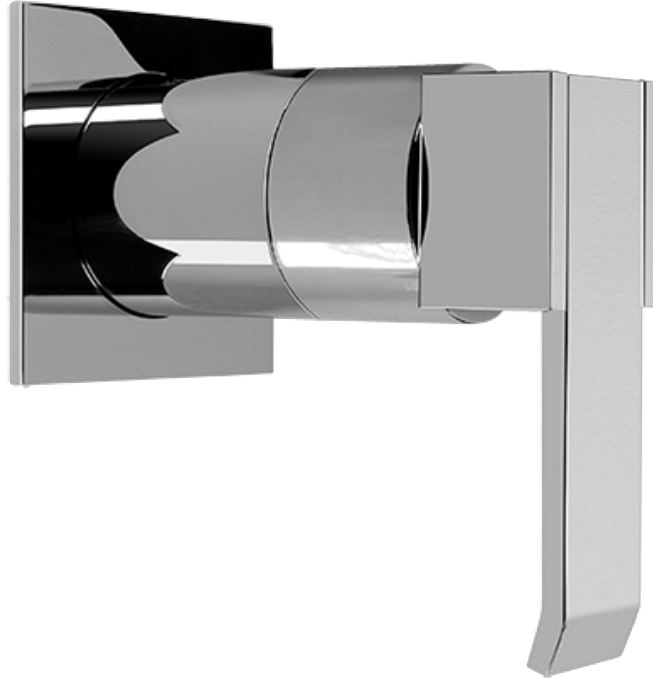

SHOWER
Contemporary Square
Thermostatic Set w/Body Sprays
& Handshower (Rough & Trim)
GC1.122A-LM38S

GRAFF®

Information

- 3/4" Thermostatic Valve and Trim
- 8" Showerhead with 12" Arm & Flange
- Swivel Body Sprays (3 pieces)
- Handshower Set w/Wall Bracket
- Stop/Volume Control Valves and Trim (3 pieces)
- Showerhead Features No-Clog, Easy-Clean Spray Nozzles
- Optional Extension Kit
- 3/4" Thermostatic Rough Valve Flow Rate ~18 gpm @60 psi
- Flow rates: showerhead ≤ 1.8 max gpm, handshower ≤ 1.5 max gpm, body sprays ≤ 1.5 max gpm each

Finishes

Polished
Chrome

Steelnox®
(Satin Nickel)

SHOWER
Qubic SOLID Trim Plate w/Handle
G-8041-LM38S-T

GRAFF®

Information

- Single metal handle
- Decorative trim plate
- Use with G-8000 or G-8005 thermostatic rough valve
- To complete package, you must order rough valve
- ADA

Finishes

Polished
Chrome

Steelnix®
(Satin Nickel)

SHOWER
Qubic SOLID Trim Plate w/Handle
G-8095-LM38S-T

GRAFF®

Information

- Single metal handle
- Decorative trim plate
- Use with G-8070 or G-8075 thermostatic stop/volume control rough valve
- To complete package, you must order rough valve
- ADA

Finishes

Polished
Chrome

Steelnox®
(Satin Nickel)

G-8095-LM38S-T

Qubic Collection

Stop/Volume Control Valve Trim with Handle

GRAFF[®]
CUTTING EDGE DESIGN

Product Features