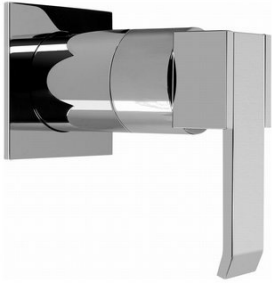

Finishes

Polished
Chrome

Steelnox®
(Satin Nickel)

SHOWER
Qubic SOLID Trim Plate w/Handle
G-8041-LM38S-T

GRAFF®

Information

- Single metal handle
- Decorative trim plate
- Use with G-8000 or G-8005 thermostatic rough valve
- To complete package, you must order rough valve
- ADA

Finishes

Polished
Chrome

Steelnix®
(Satin Nickel)

SHOWER
Qubic SOLID Trim Plate w/Handle
G-8095-LM38S-T

GRAFF®

Information

- Single metal handle
- Decorative trim plate
- Use with G-8070 or G-8075 thermostatic stop/volume control rough valve
- To complete package, you must order rough valve
- ADA

Finishes

Polished
Chrome

Steelnox®
(Satin Nickel)

G-8095-LM38S-T

Qubic Collection

Stop/Volume Control Valve Trim with Handle

GRAFF[®]
CUTTING EDGE DESIGN

Product Features

- Single metal handle and decorative trim plate
- Use with G-8070 or G-8075 thermostatic stop/volume control rough valve

Available Finishes

- Polished Chrome
G-8095-LM38S-PC-T
- Polished Nickel
G-8095-LM38S-PN-T
- Steelnox[®]
G-8095-LM38S-SN-T
- Olive Bronze[™]
G-8095-LM38S-OB-T
- Architectural Black w/Chrome Accents
G-8095-LM38S-PC/BK-T