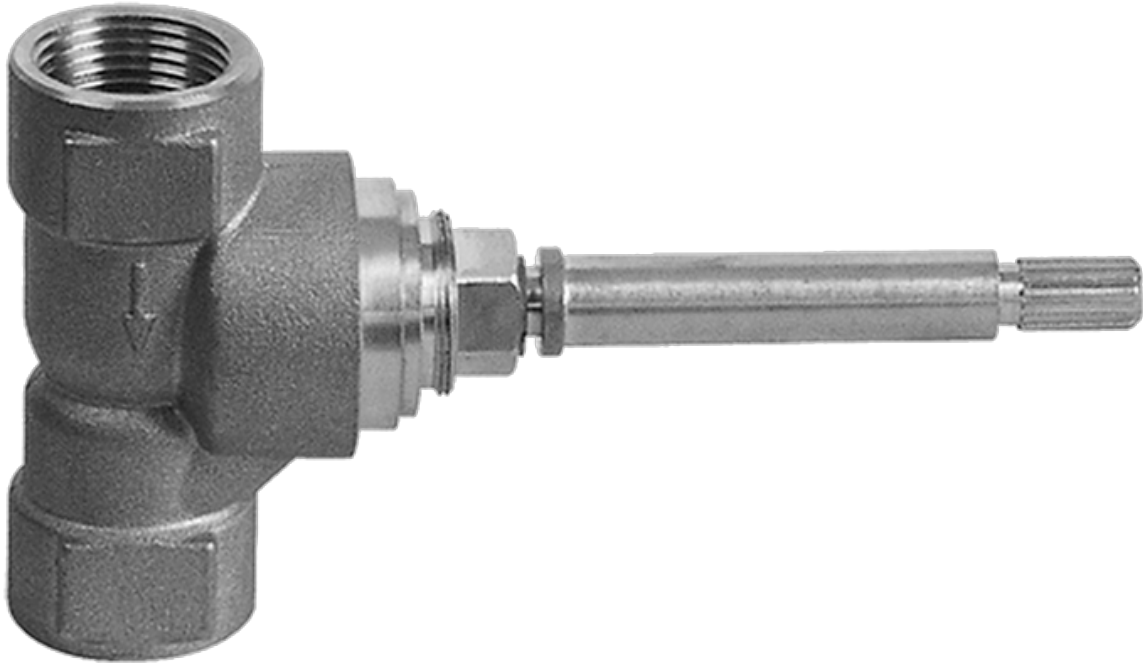

SHOWER
Contemporary Square
Thermostatic Set w/Body Sprays
& Handshower (Rough & Trim)
GC1.122A-LM38S

GRAFF®

Information

- 3/4" Thermostatic Valve and Trim
- 8" Showerhead with 12" Arm & Flange
- Swivel Body Sprays (3 pieces)
- Handshower Set w/Wall Bracket
- Stop/Volume Control Valves and Trim (3 pieces)
- Showerhead Features No-Clog, Easy-Clean Spray Nozzles
- Optional Extension Kit
- 3/4" Thermostatic Rough Valve Flow Rate ~18 gpm @60 psi
- Flow rates: showerhead ≤ 1.8 max gpm, handshower ≤ 1.5 max gpm, body sprays ≤ 1.5 max gpm each

Finishes

Polished
Chrome

Steelnox®
(Satin Nickel)

SHOWER
Qubic SOLID Trim Plate w/Handle
G-8041-LM38S-T

GRAFF®

Information

- Single metal handle
- Decorative trim plate
- Use with G-8000 or G-8005 thermostatic rough valve
- To complete package, you must order rough valve
- ADA

Finishes

Polished
Chrome

Steelnox®
(Satin Nickel)

G-8041

SHOWER
Rough
G-8075

GRAFF®

Information

- 3/4" universal inlets/outlets with female threads
- Supplied with protective plastic cover

Finishes

Polished
Chrome

Steelnix®
(Satin Nickel)

SHOWER
Qubic SOLID Trim Plate w/Handle
G-8095-LM38S-T

GRAFF®

Information

- Single metal handle
- Decorative trim plate
- Use with G-8070 or G-8075 thermostatic stop/volume control rough valve
- To complete package, you must order rough valve
- ADA