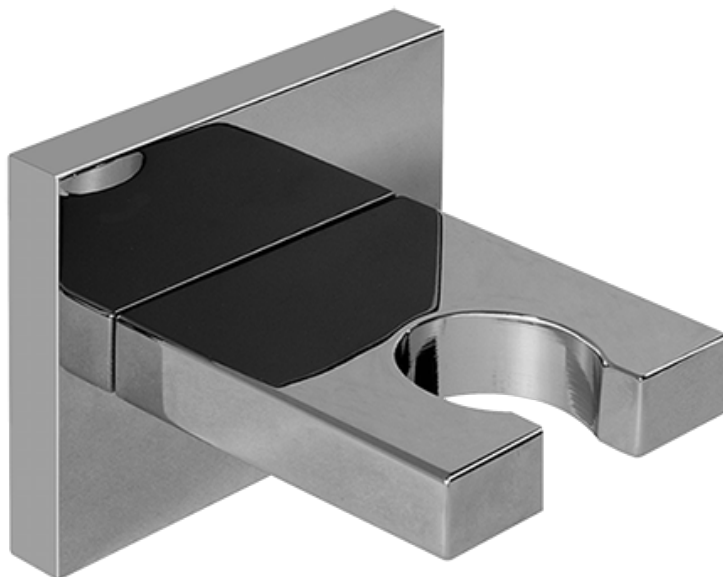

SHOWER
Contemporary 12" Shower Arm
G-8530

GRAFF®

Information

- Includes arm and square flange
- 1/2" NPT male thread inlet
- For use with all showerheads (especially G-8438)

Finishes

Polished
Chrome

Steelnox®
(Satin Nickel)

G-8530

SHOWER
59" Shower Hose
G-8605

GRAFF®

Information

- Brass spiral flexible hose with conical nut

Finishes

Polished
Chrome

Stainless®
(Satin Nickel)

* Special order finish- call for availability

SHOWER
Contemporary Square Wall
Bracket for Handshower
G-8632

GRAFF®

Information

- Solid brass construction

Finishes

Polished
Chrome

Steelinox®
(Satin Nickel)

G-8632

Contemporary Square Wall Bracket for Handshower

Product Features

- Solid brass construction

Available Finishes

- Polished Chrome
G-8632-PC
- Steelnox[®]
G-8632-SN

Warranty

- Limited lifetime warranty