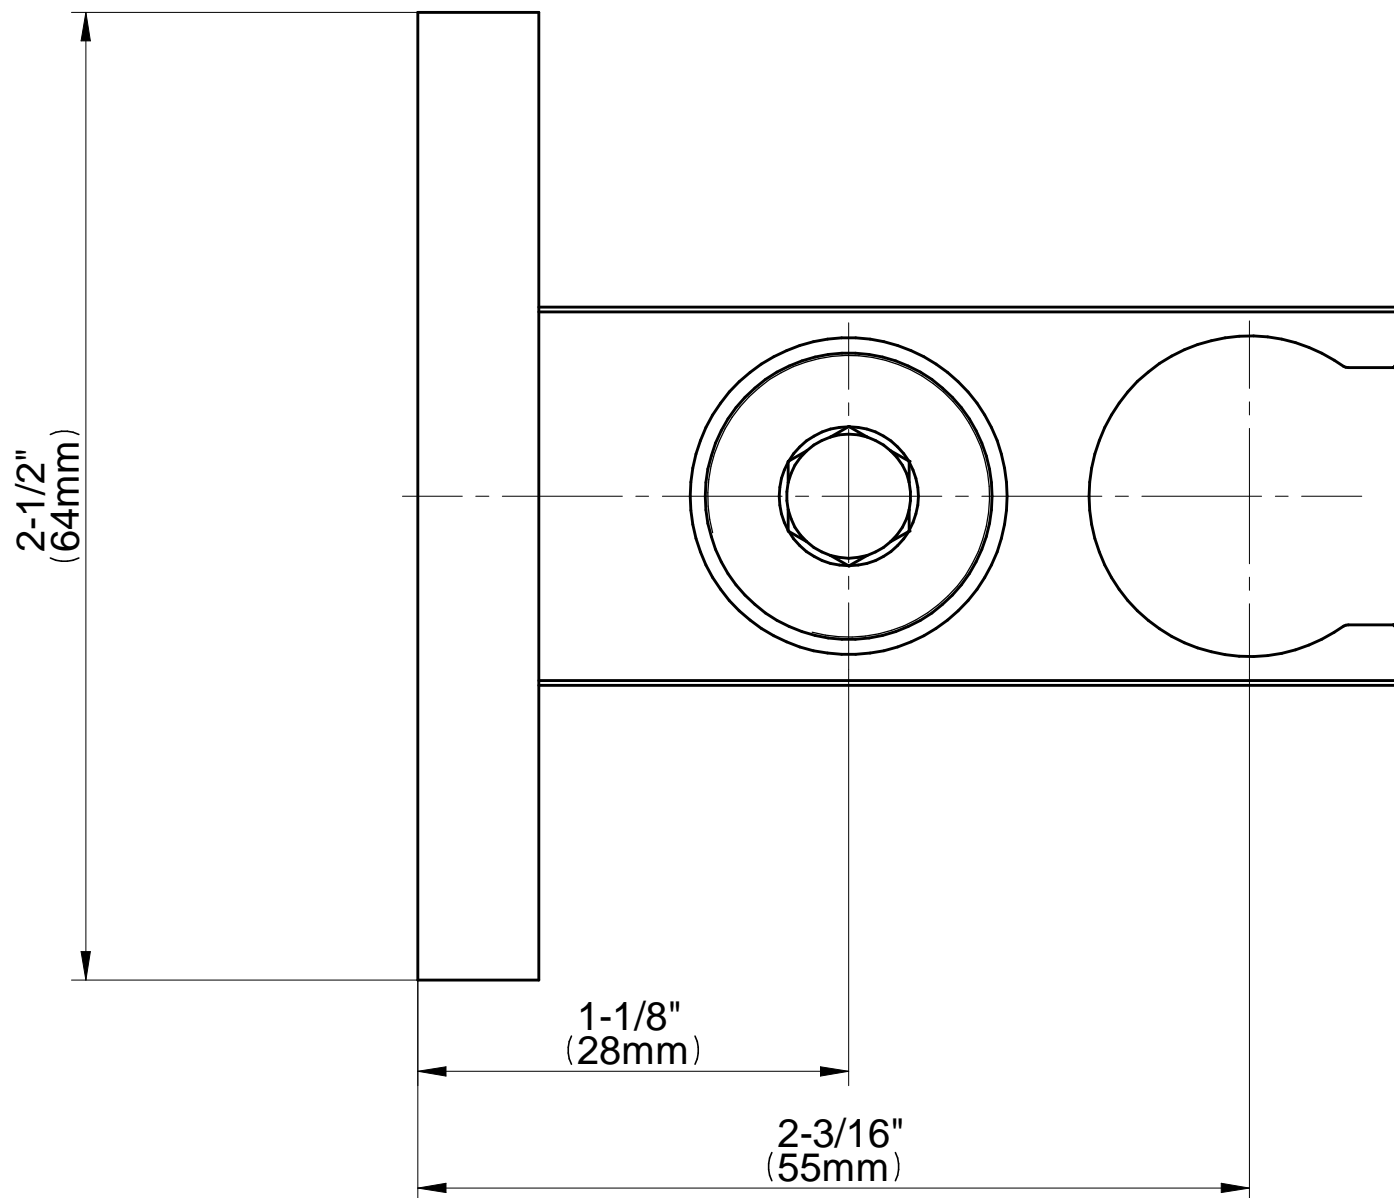

G-8617

Wall Bracket Series