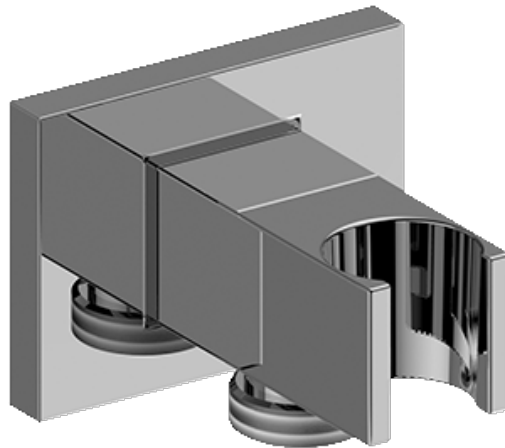

SHOWER  
Square Handshower w/Wall  
Bracket and Integrated Wall  
Supply Elbow  
**G-8647**

---

**GRAFF®**

## Information

- Brass spiral flexible hose with conical nut

### Product Features

- Brass spiral flexible hose with conical nut

\* Special order finish- call for availability

SHOWER  
Square Handshower Wall Bracket  
with Integrated Wall Supply Elbow  
**G-8617**

**GRAFF®**

**Information**

- Solid Brass Construction
- 1/2" NPT female inlet thread