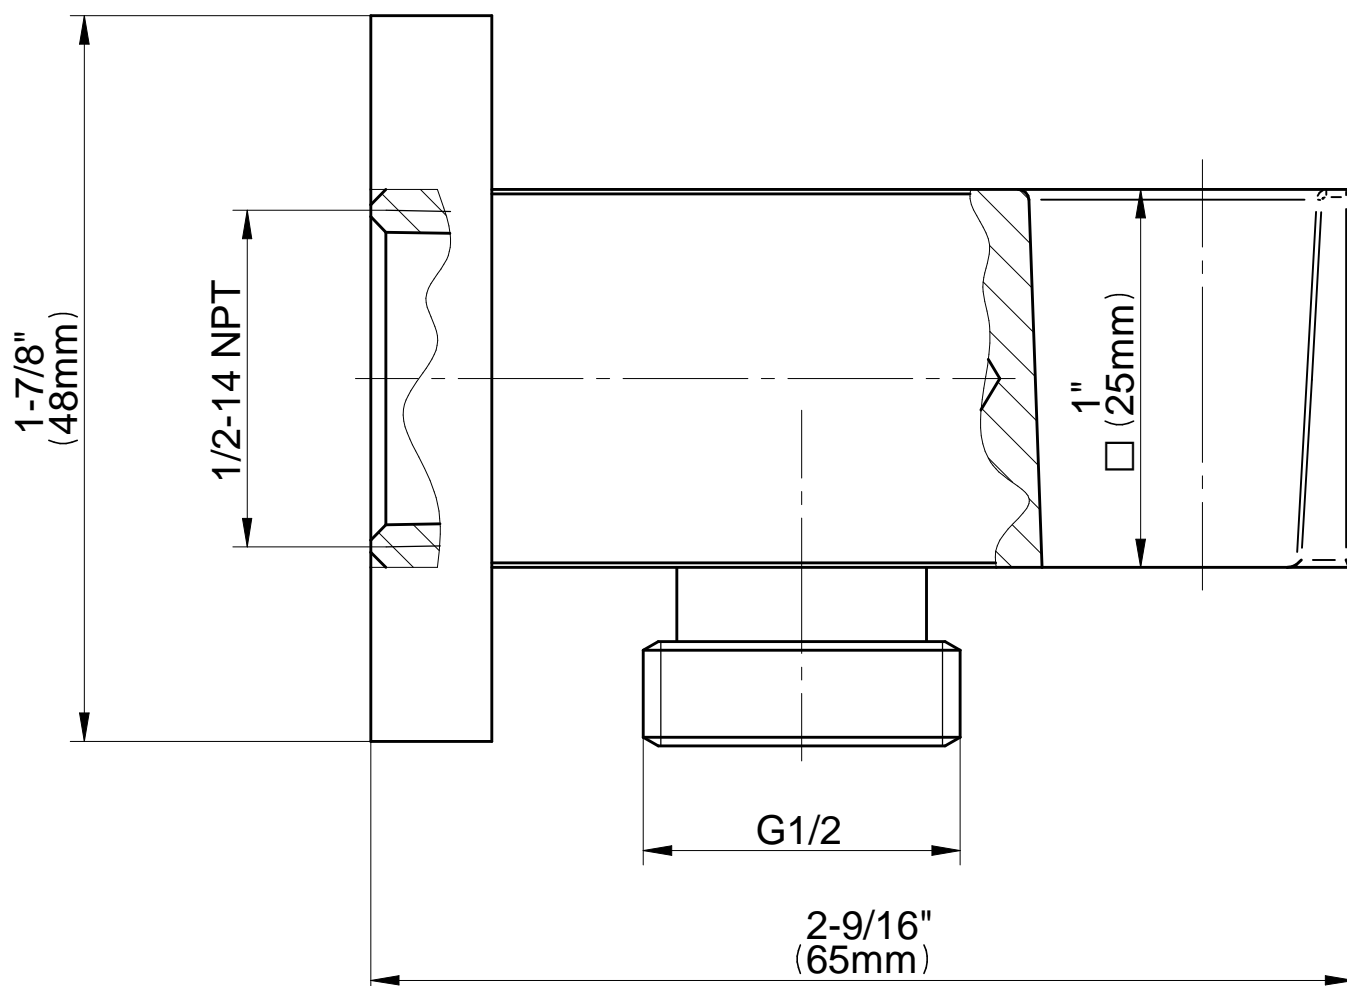

G-8617

Wall Bracket Series