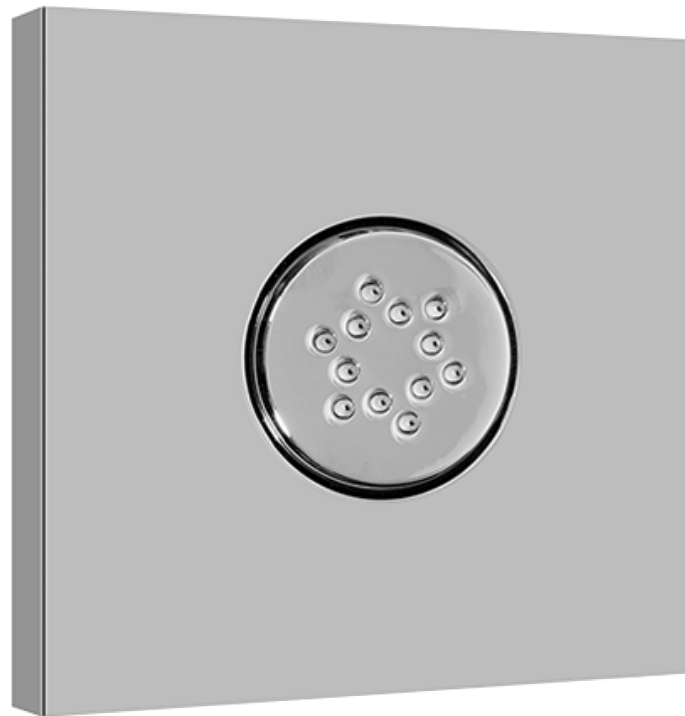

SHOWER
 Square Flush Mount Body Spray
 w/ Solid Brass Swivel Head
G-8497

Information

- 12 no-clog, easy-clean silicon jets
- Metal ball-joint allows for 18° angle adjustment of body spray
- Brass wall escutcheon and flush-mounted trim
- 1/2" NPT female thread inlet
- Body spray flow rate ≤ 1.5 max gpm

Finishes

G-8497

Shower Components

Contemporary Flush-Mount Body Spray with Solid Brass Swivel Head

GRAFF®

Product Features

- 12 no-clog, easy-clean silicone jets
- Metal ball-joint allows for 18° angle adjustment of body spray
- Brass wall escutcheon and Flush-mounted trim
- 1/2" NPT female thread inlet
- Body spray flow rate ≤ 1.5 max gpm