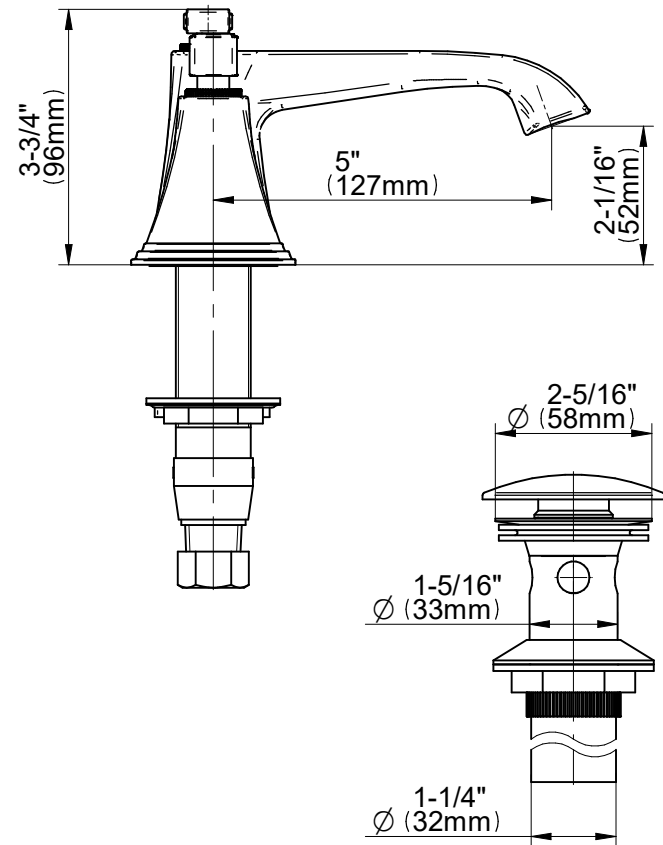

GN-6810-LM47B

FINEZZA UNO Series

GRAFF®
Art of Bath