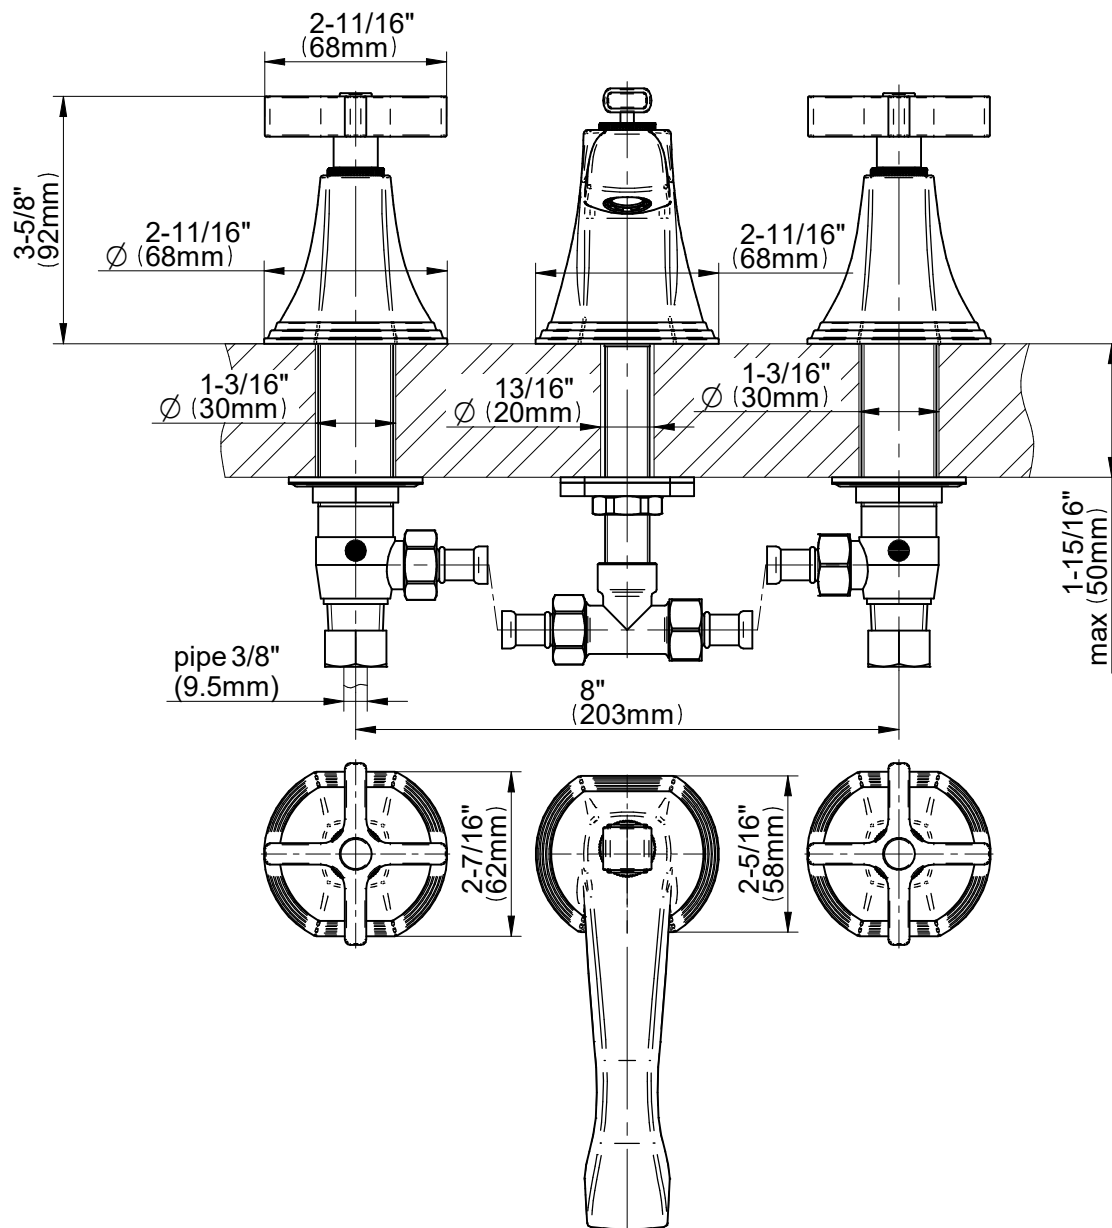

GN-6810-C15B

FINEZZA UNO Series

GRAFF[®]
Art of Bath