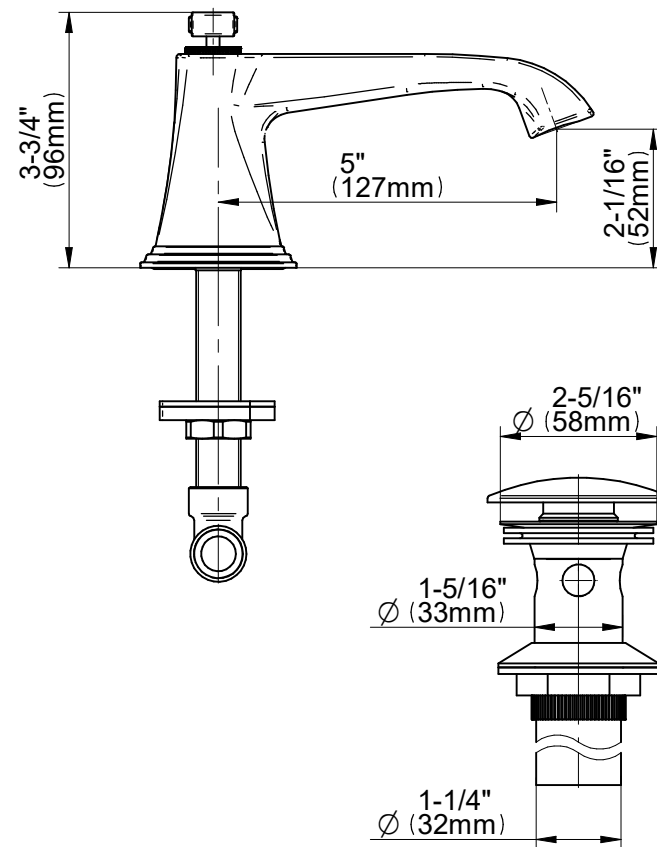

GN-6810-C15B

FINEZZA UNO Series

GRAFF[®]
Art of Bath