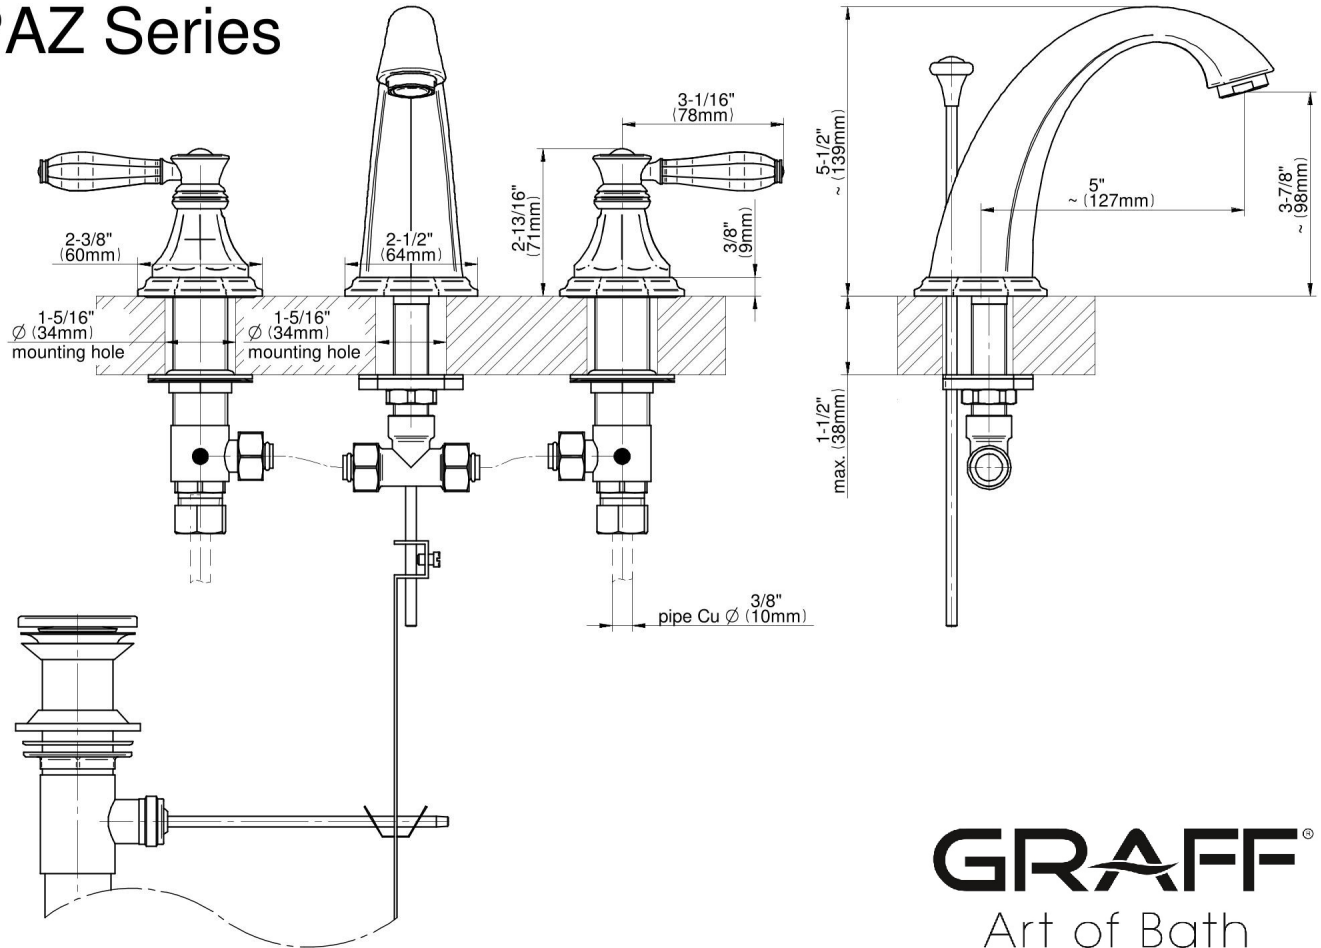

GN-1900-LM63L

TOPAZ Series

GRAFF[®]
Art of Bath