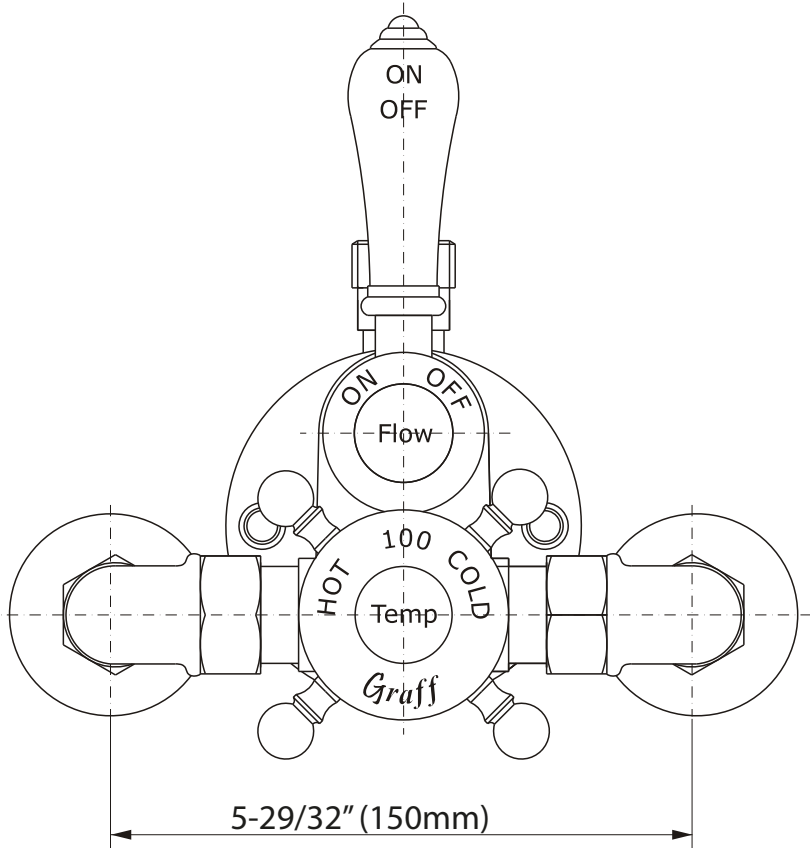

G-8900

Adley

GRAFF[®]
Art of Bath