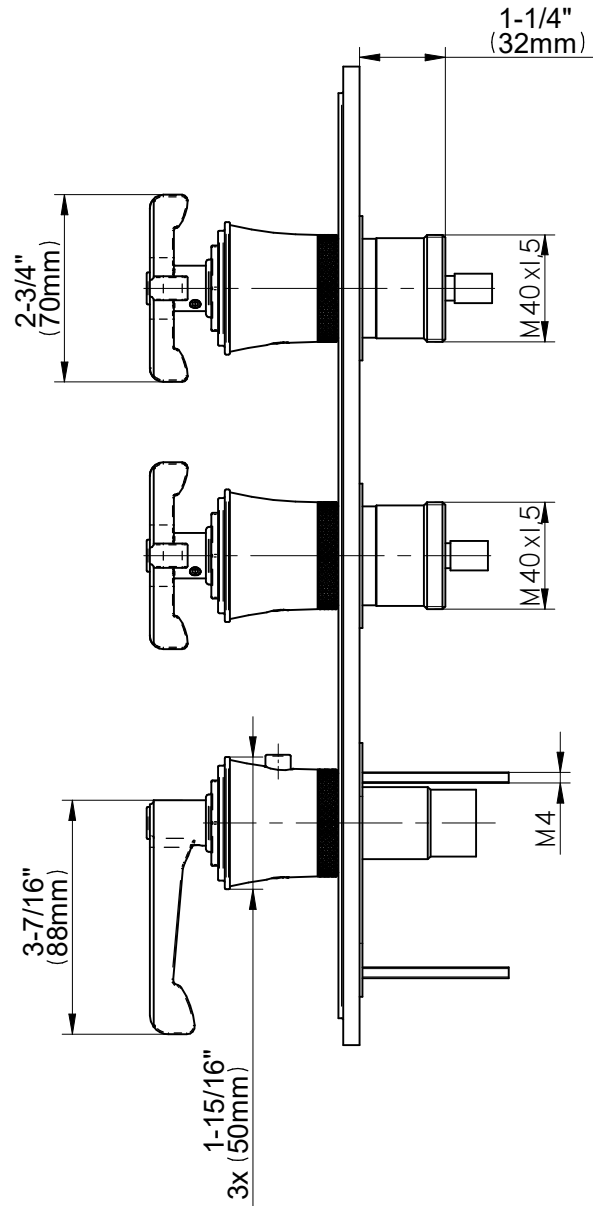

# G-8178-LM60C20-T

## VIGNOLA Series

**GRAFF**<sup>®</sup>  
Art of Bath