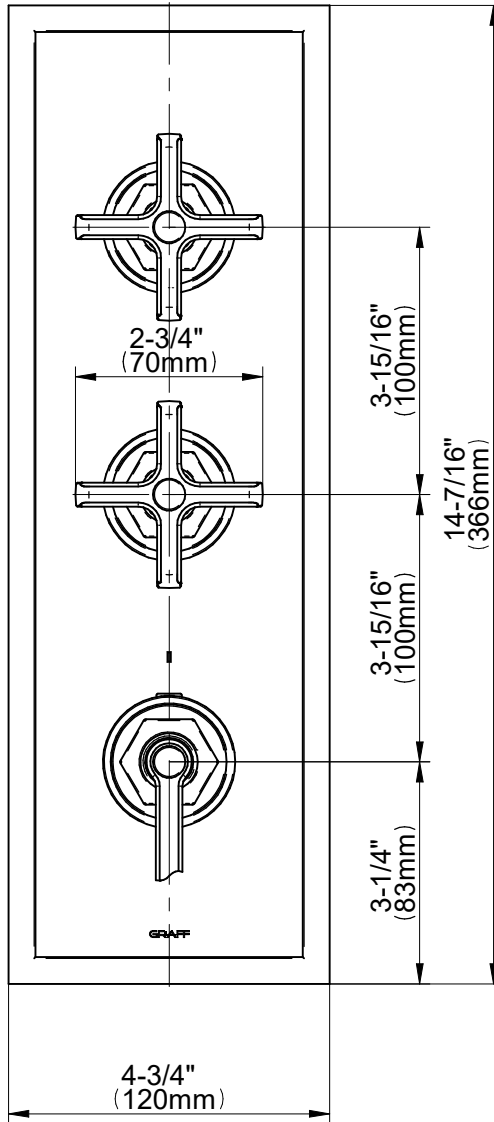

G-8178-LM60C20-T

VIGNOLA Series

GRAFF®
Art of Bath