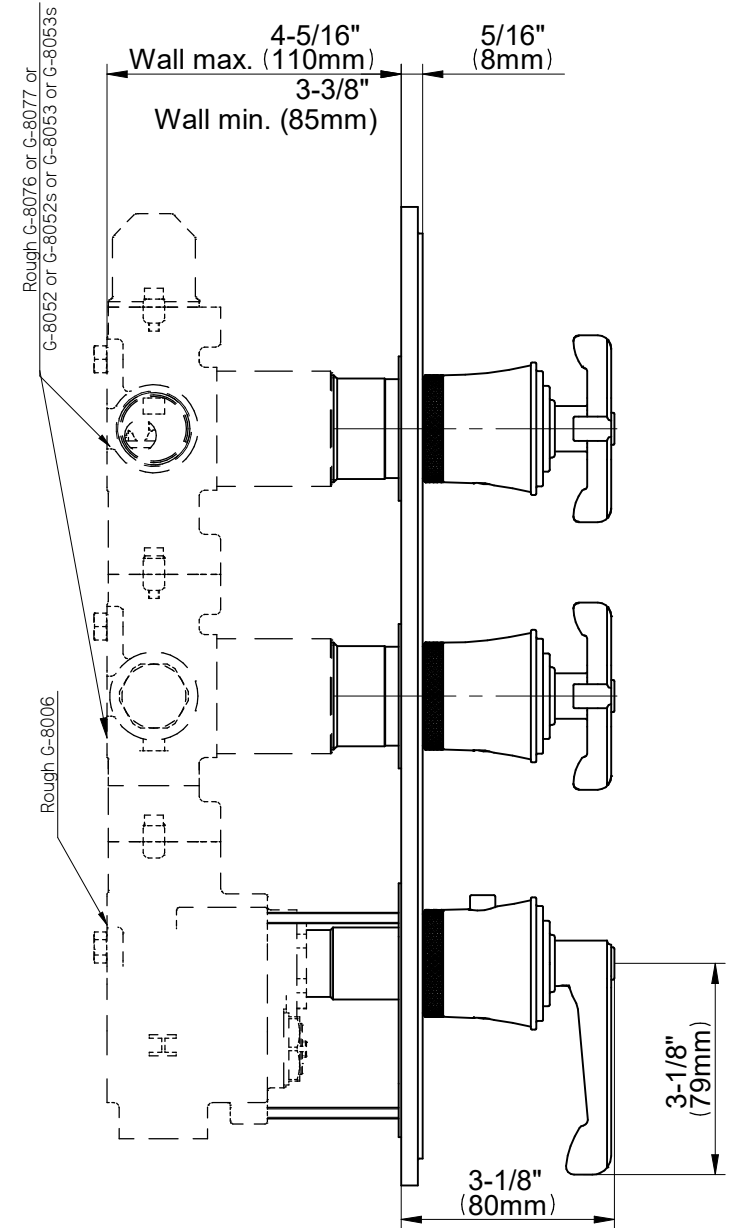

G-8178-LM60C20-T

VIGNOLA Series

GRAFF®
Art of Bath