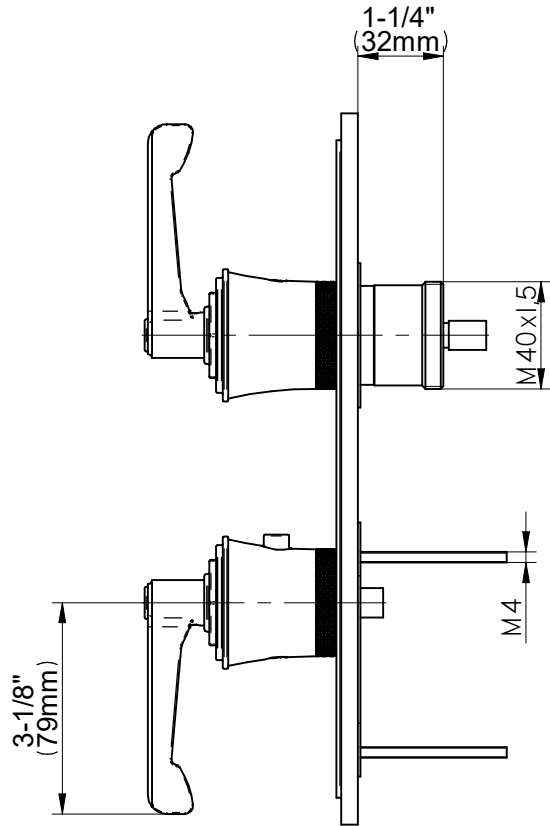

G-8149-LM60E0-T

VIGNOLA Series

GRAFF[®]
Art of Bath