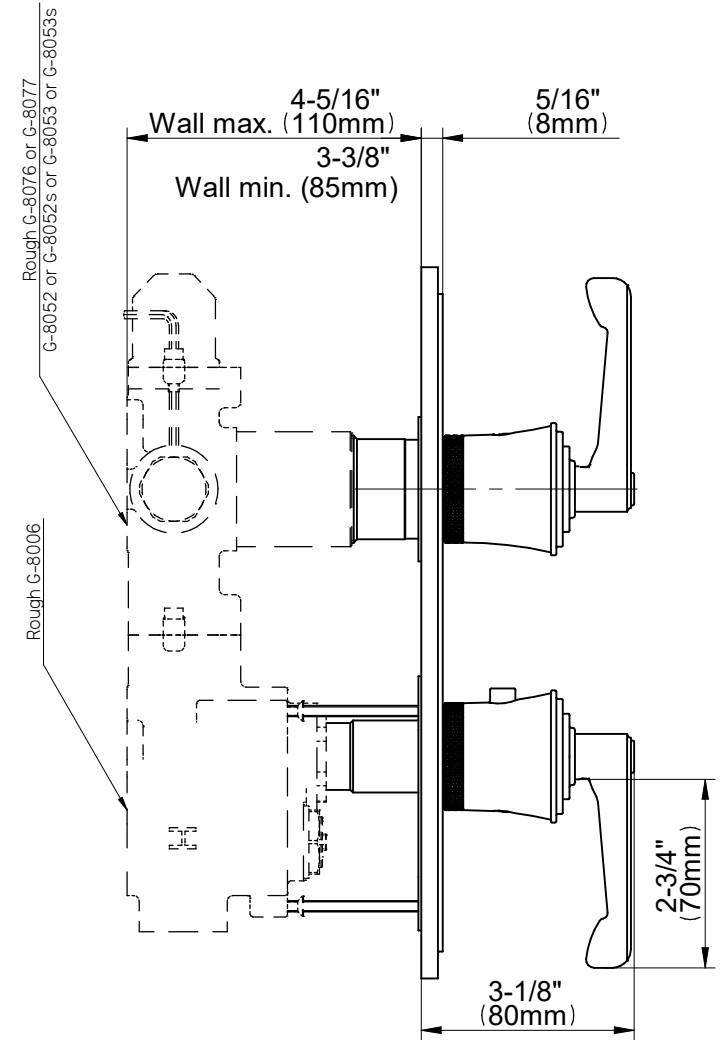

G-8149-LM60E0-T

VIGNOLA Series

GRAFF[®]
Art of Bath