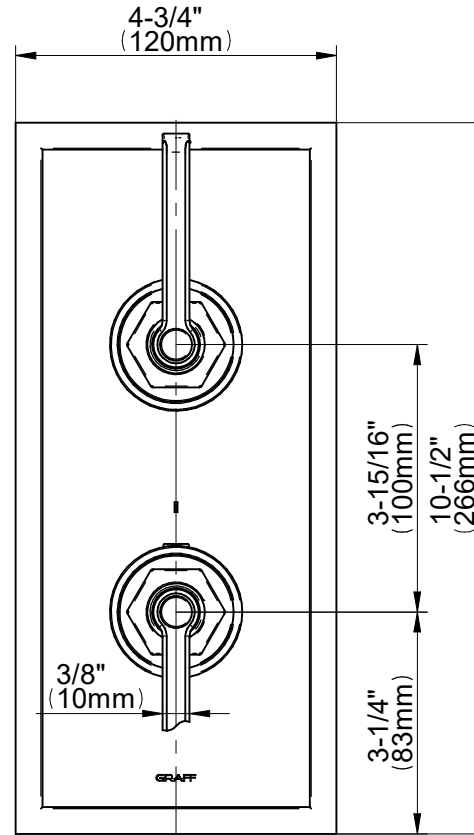

G-8149-LM60E0-T

VIGNOLA Series

GRAFF[®]
Art of Bath