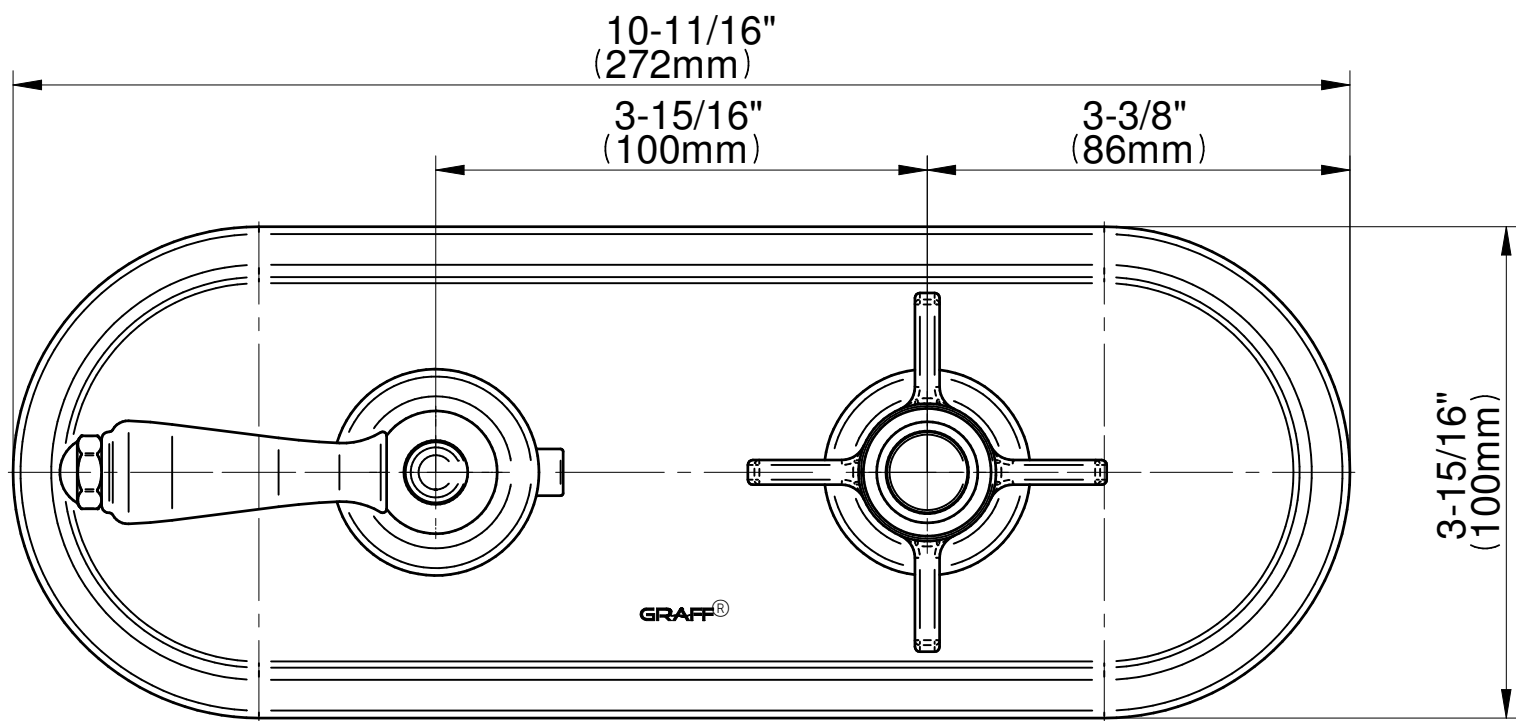

G-8086H-LM48C16-T

M-Series Traditional Series

Rough G-8006

Rough G-8076 or G-8052 or G-8053

White H/C and finished metal inserts included

GRAFF[®]
Art of Bath