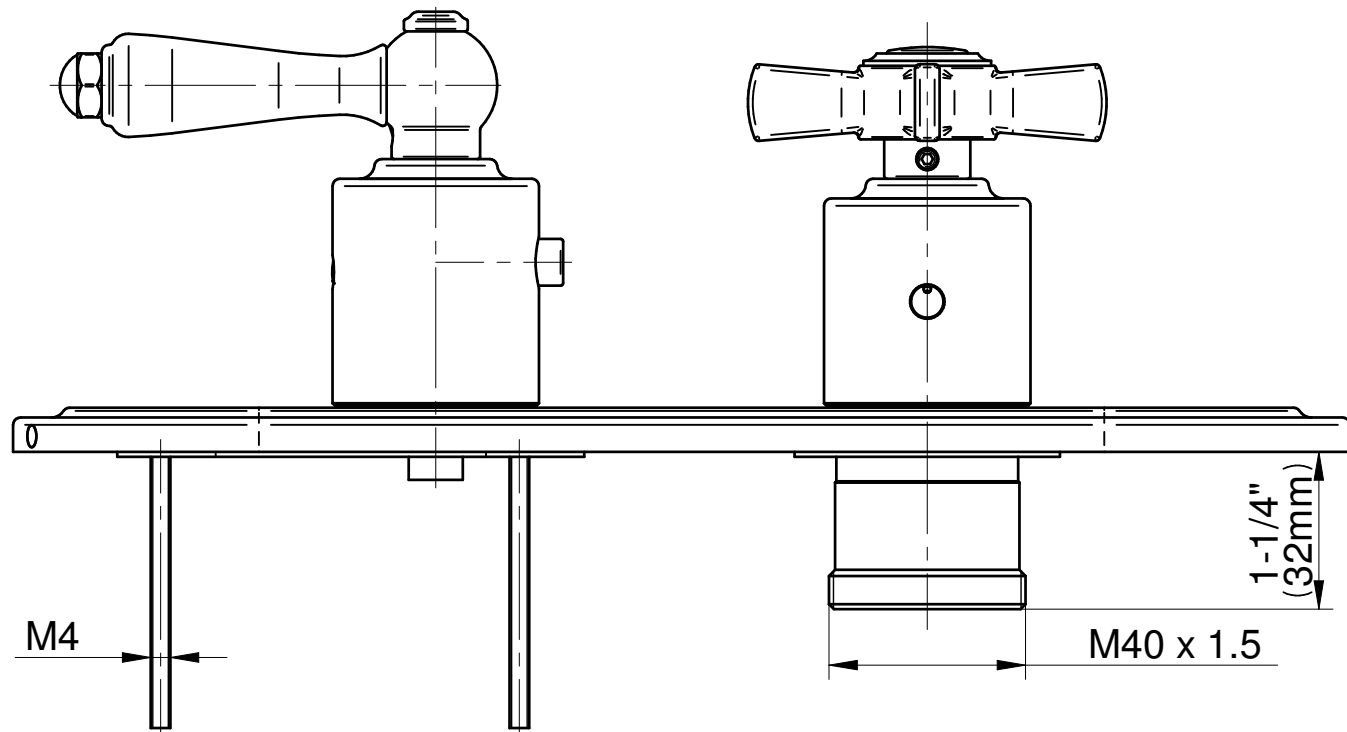

G-8086H-LM48C16-T

M-Series Traditional Series

Rough G-8006

Rough G-8076 or G-8052 or G-8053

White H/C and finished metal inserts included

GRAFF[®]
Art of Bath