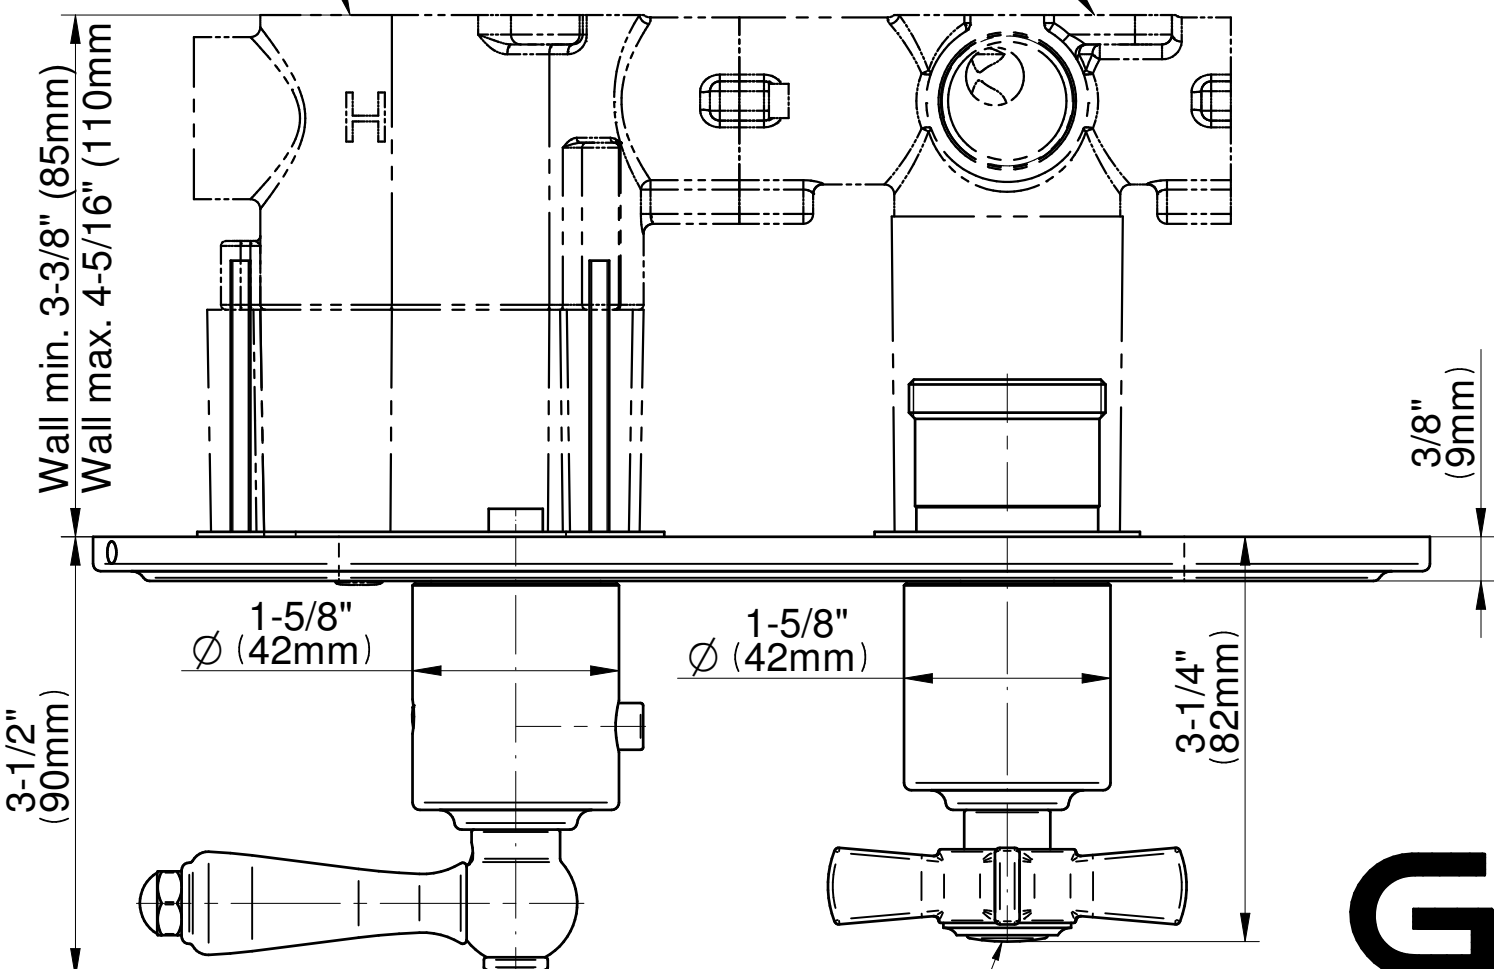

G-8086H-LM48C16-T

M-Series Traditional Series

Rough G-8006

Rough G-8076 or G-8052 or G-8053

White H/C and finished metal inserts included

GRAFF[®]
Art of Bath