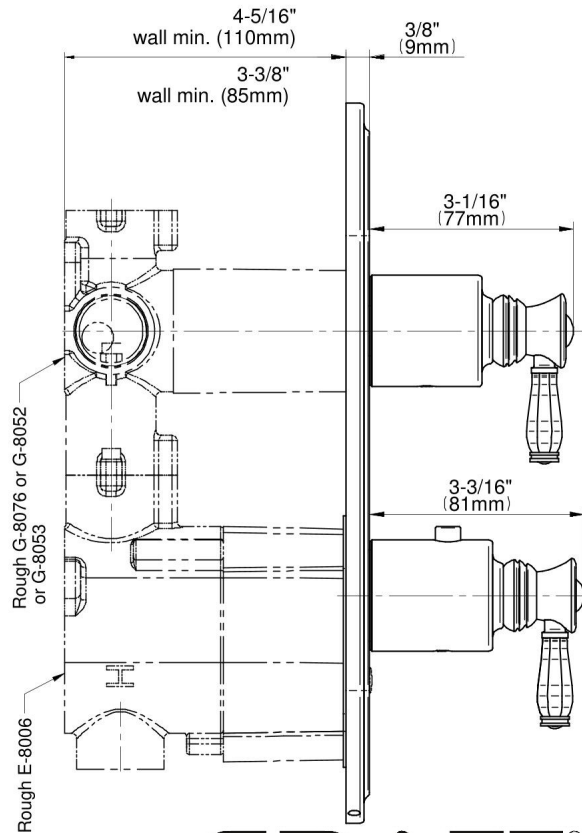

G-8086-LM63E0-T

Topaz Series

GRAFF®
Art of Bath