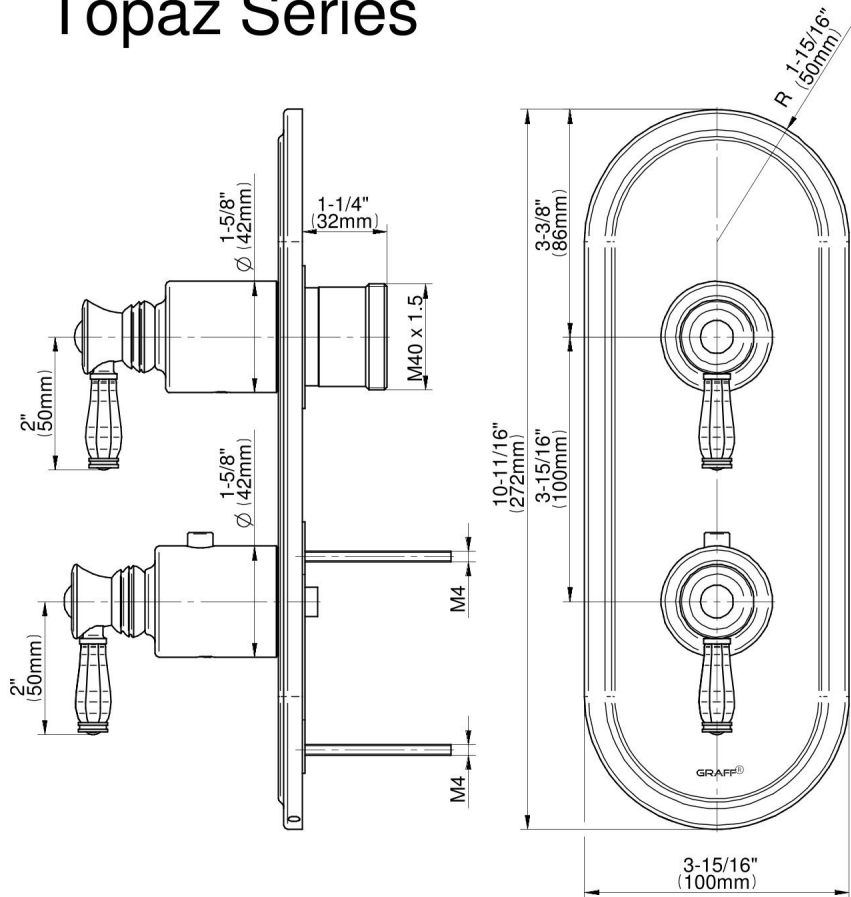

G-8086-LM63E0-T

Topaz Series

GRAFF®
Art of Bath