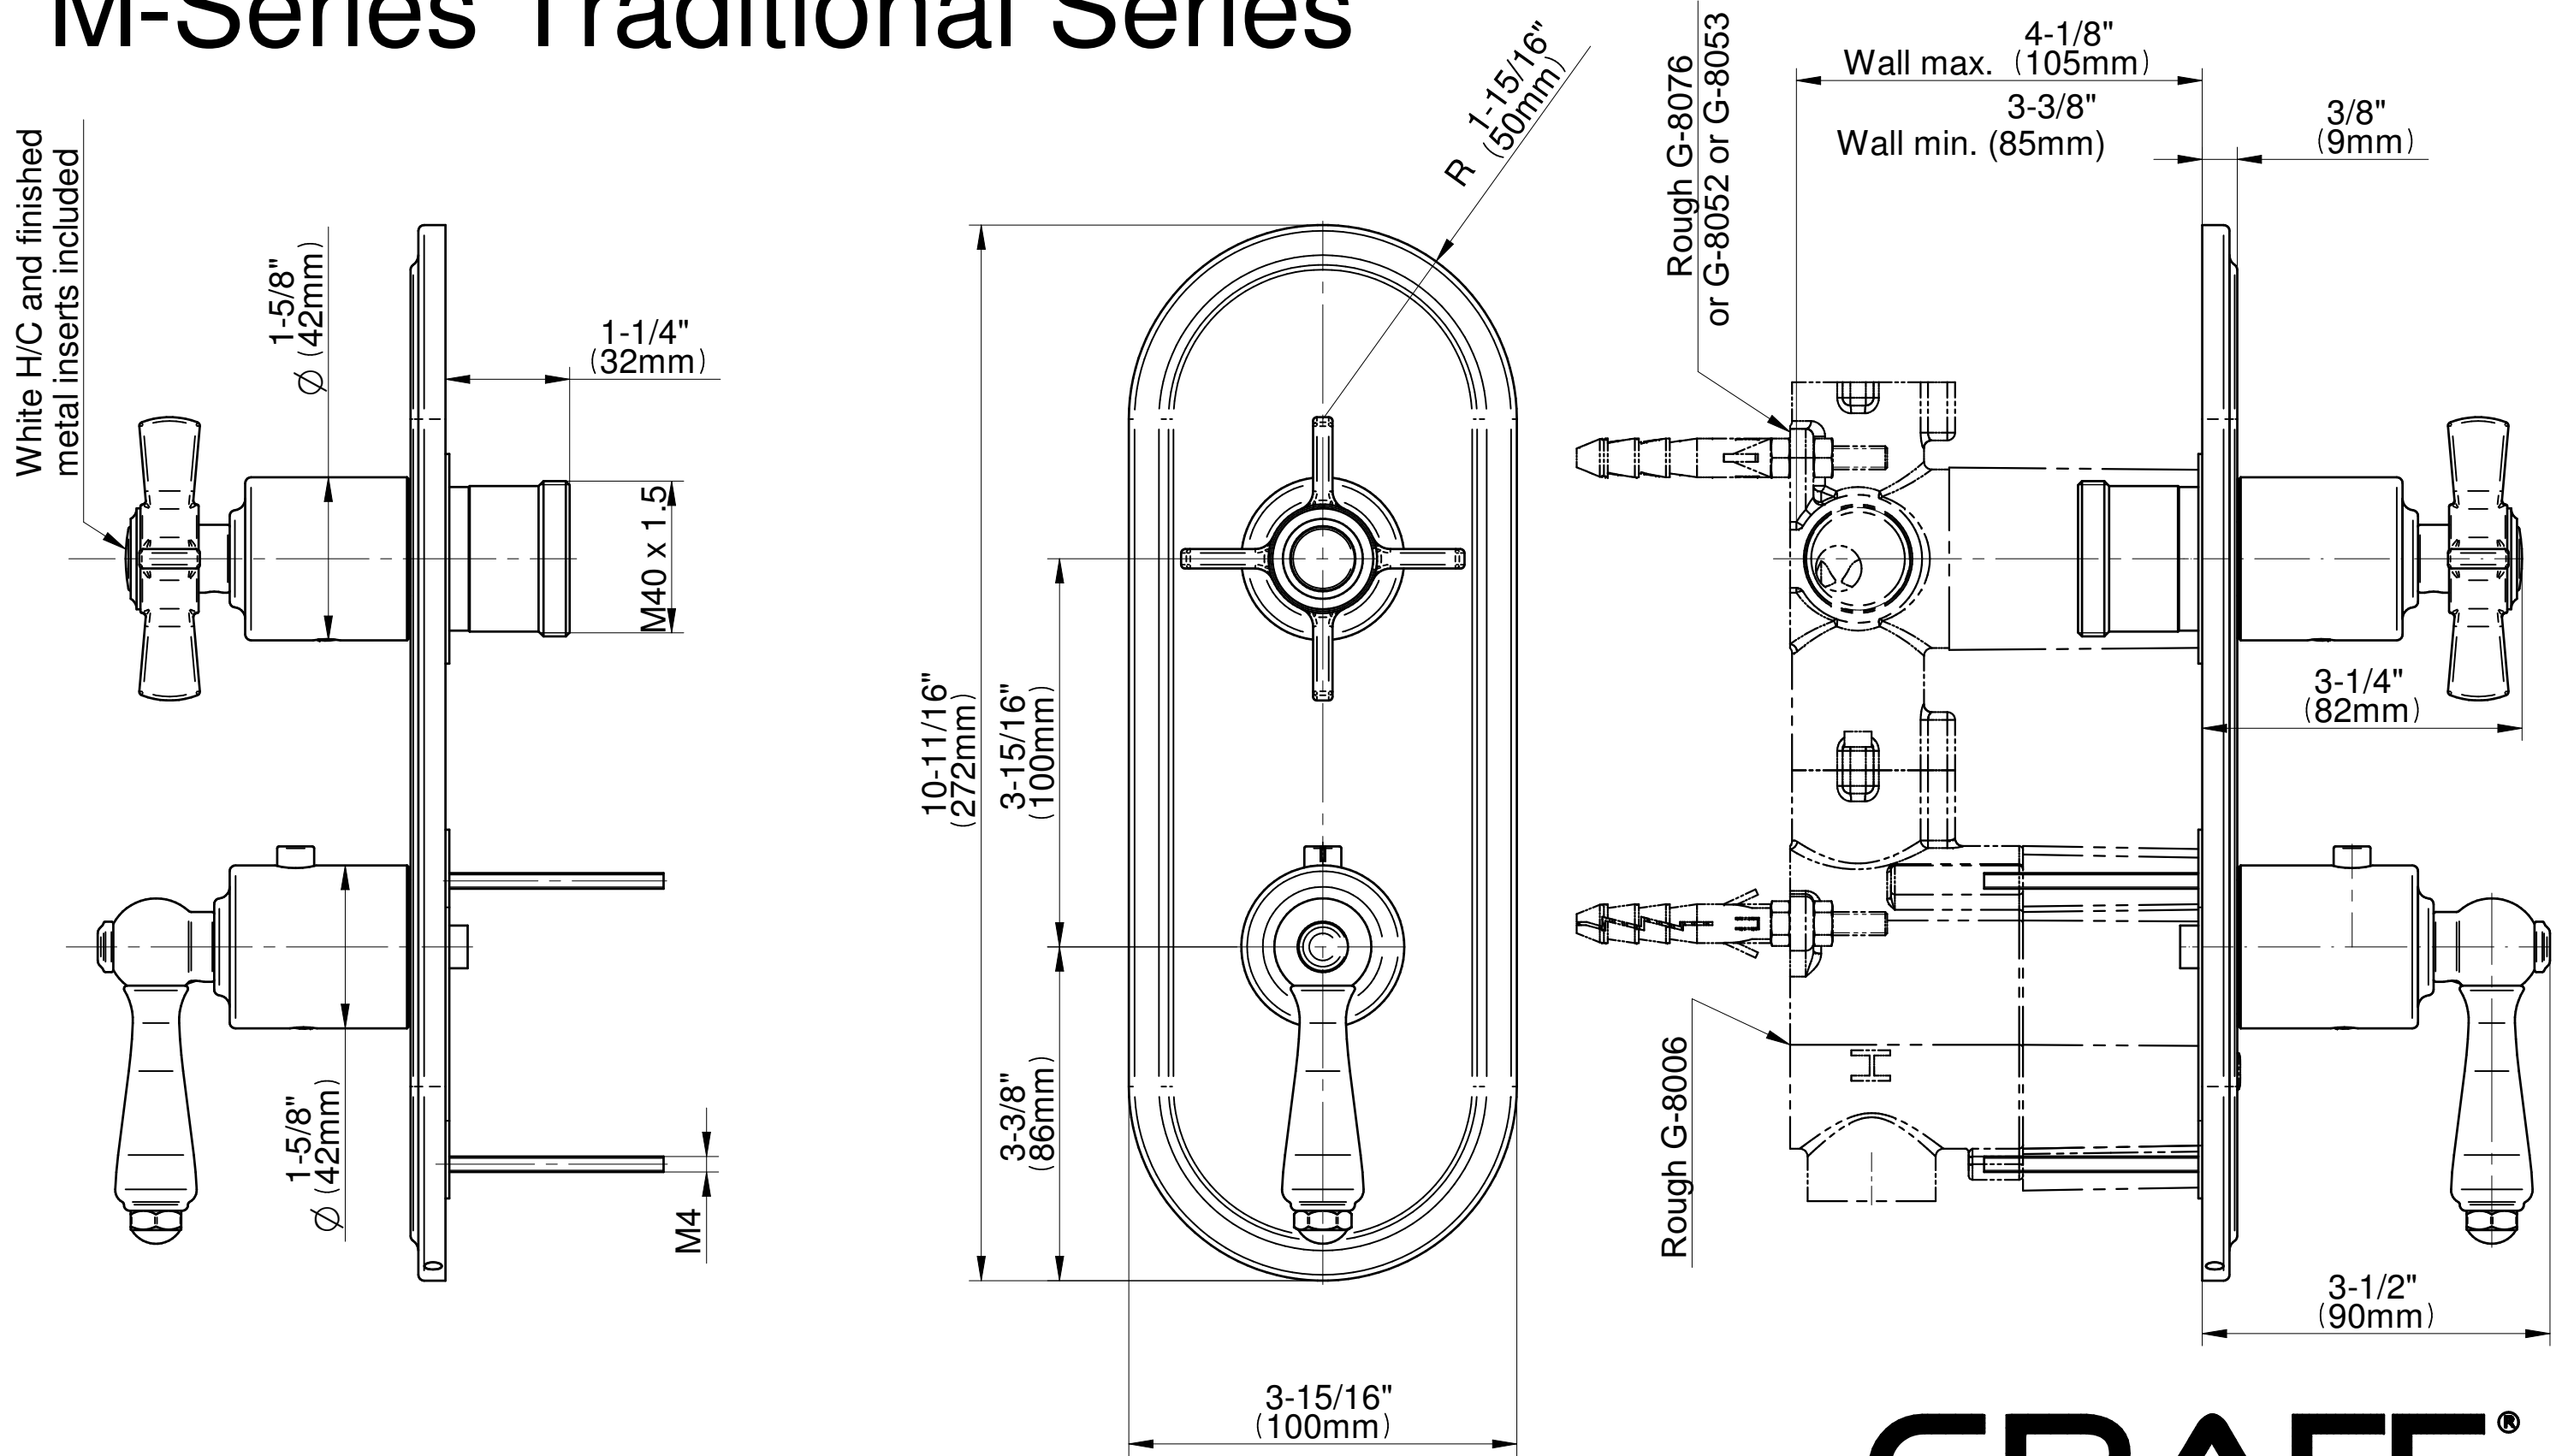

G-8086-LM48C16-T

M-Series Traditional Series

GRAFF[®]
Art of Bath