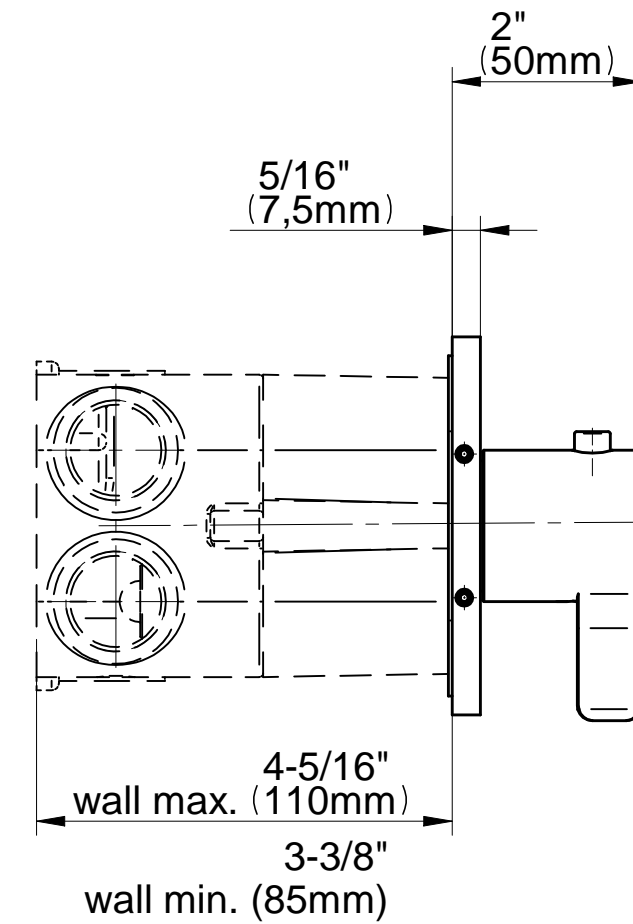

G-8056H-LM46E0-T

TERRA Series

GRAFF®
Art of Bath