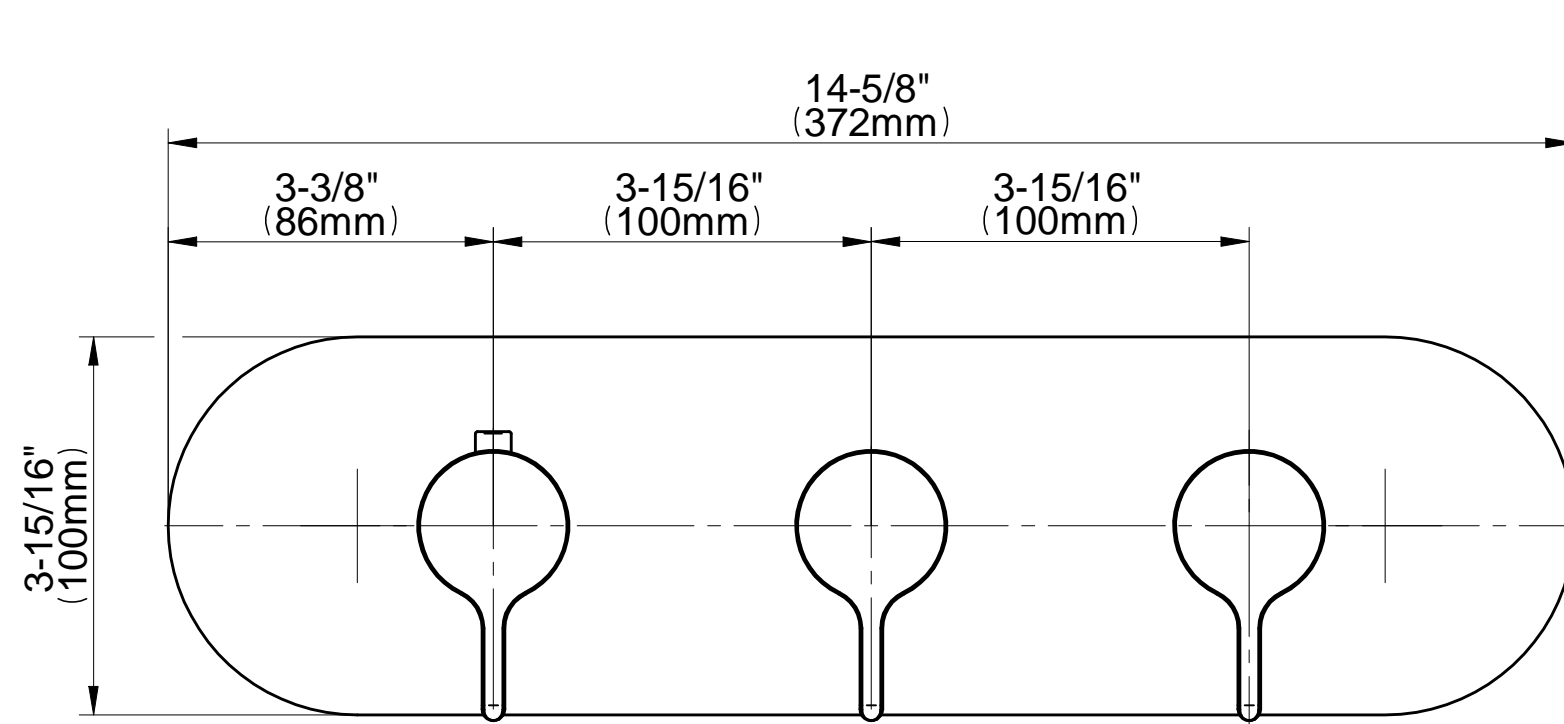

G-8056H-LM46E0-T

TERRA Series

GRAFF®
Art of Bath