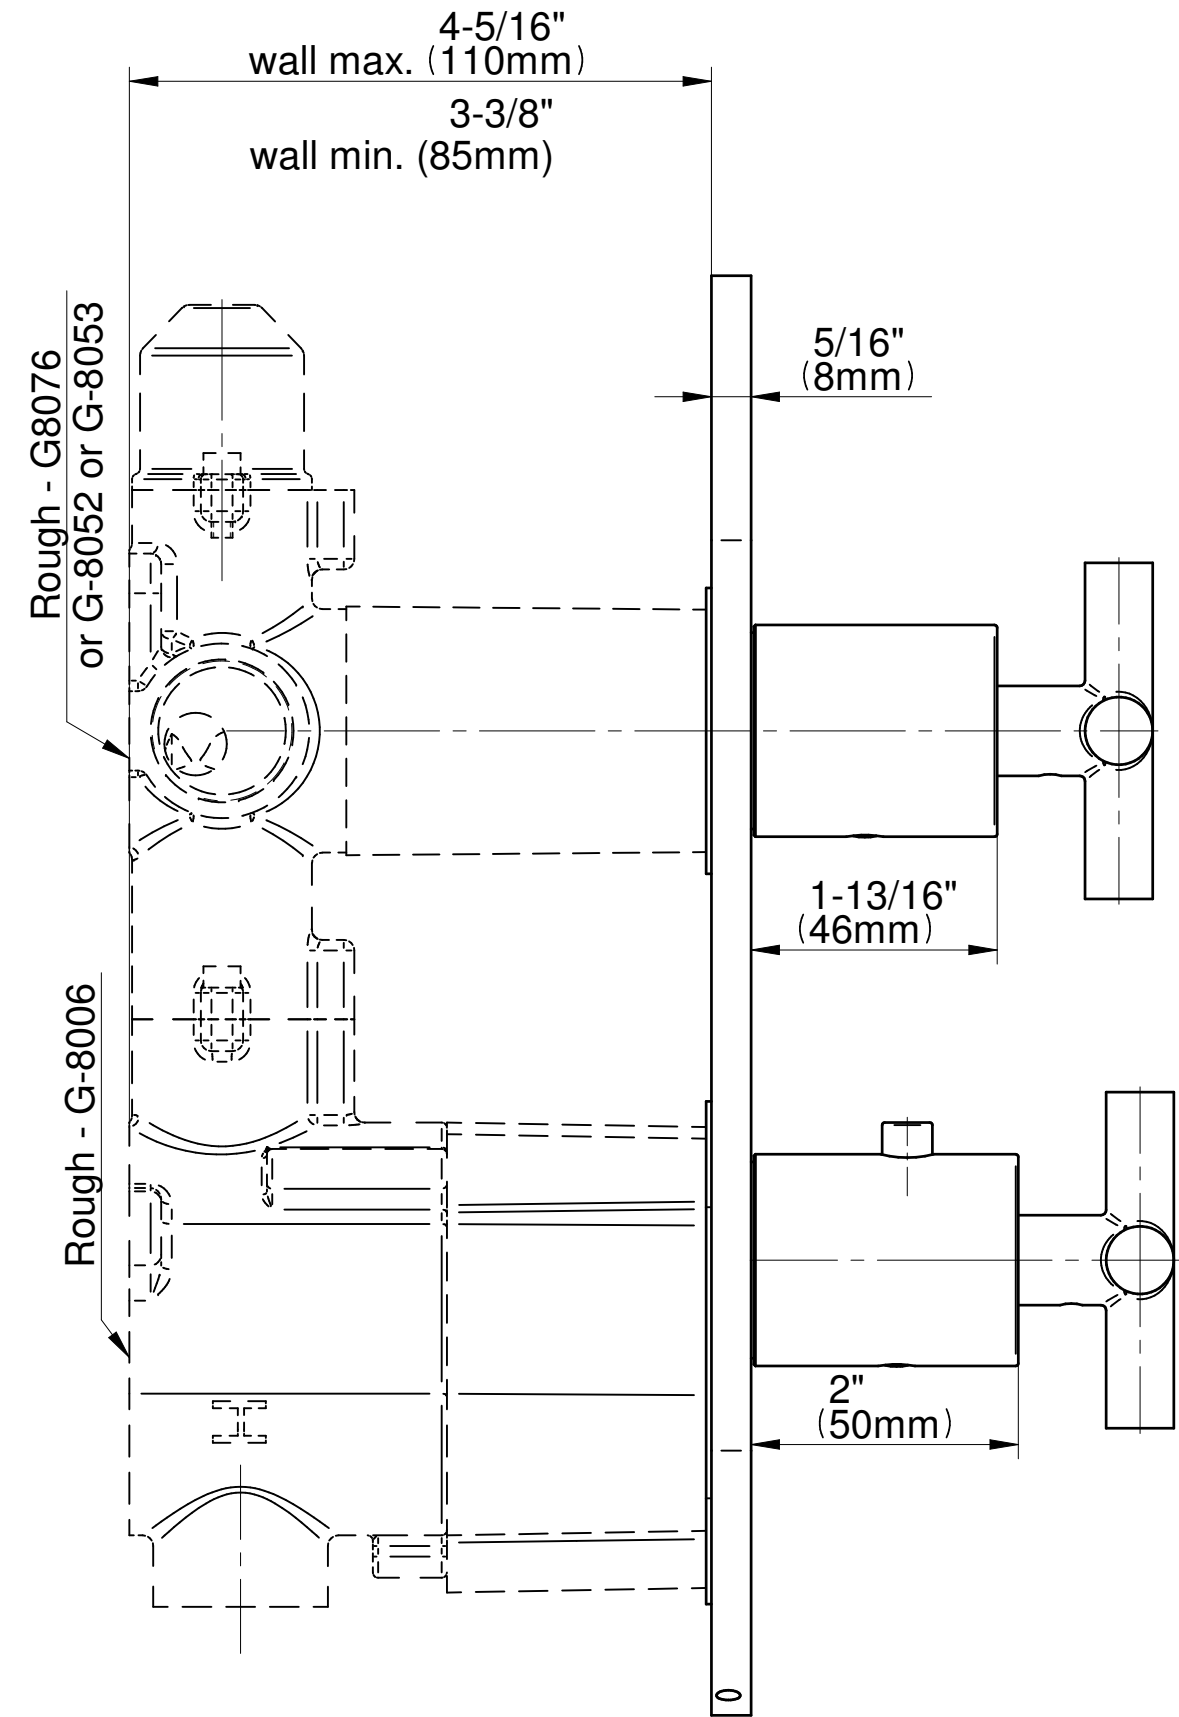

G-8047-C17E0

TERRA Series

GRAFF®
CUTTING EDGE DESIGN