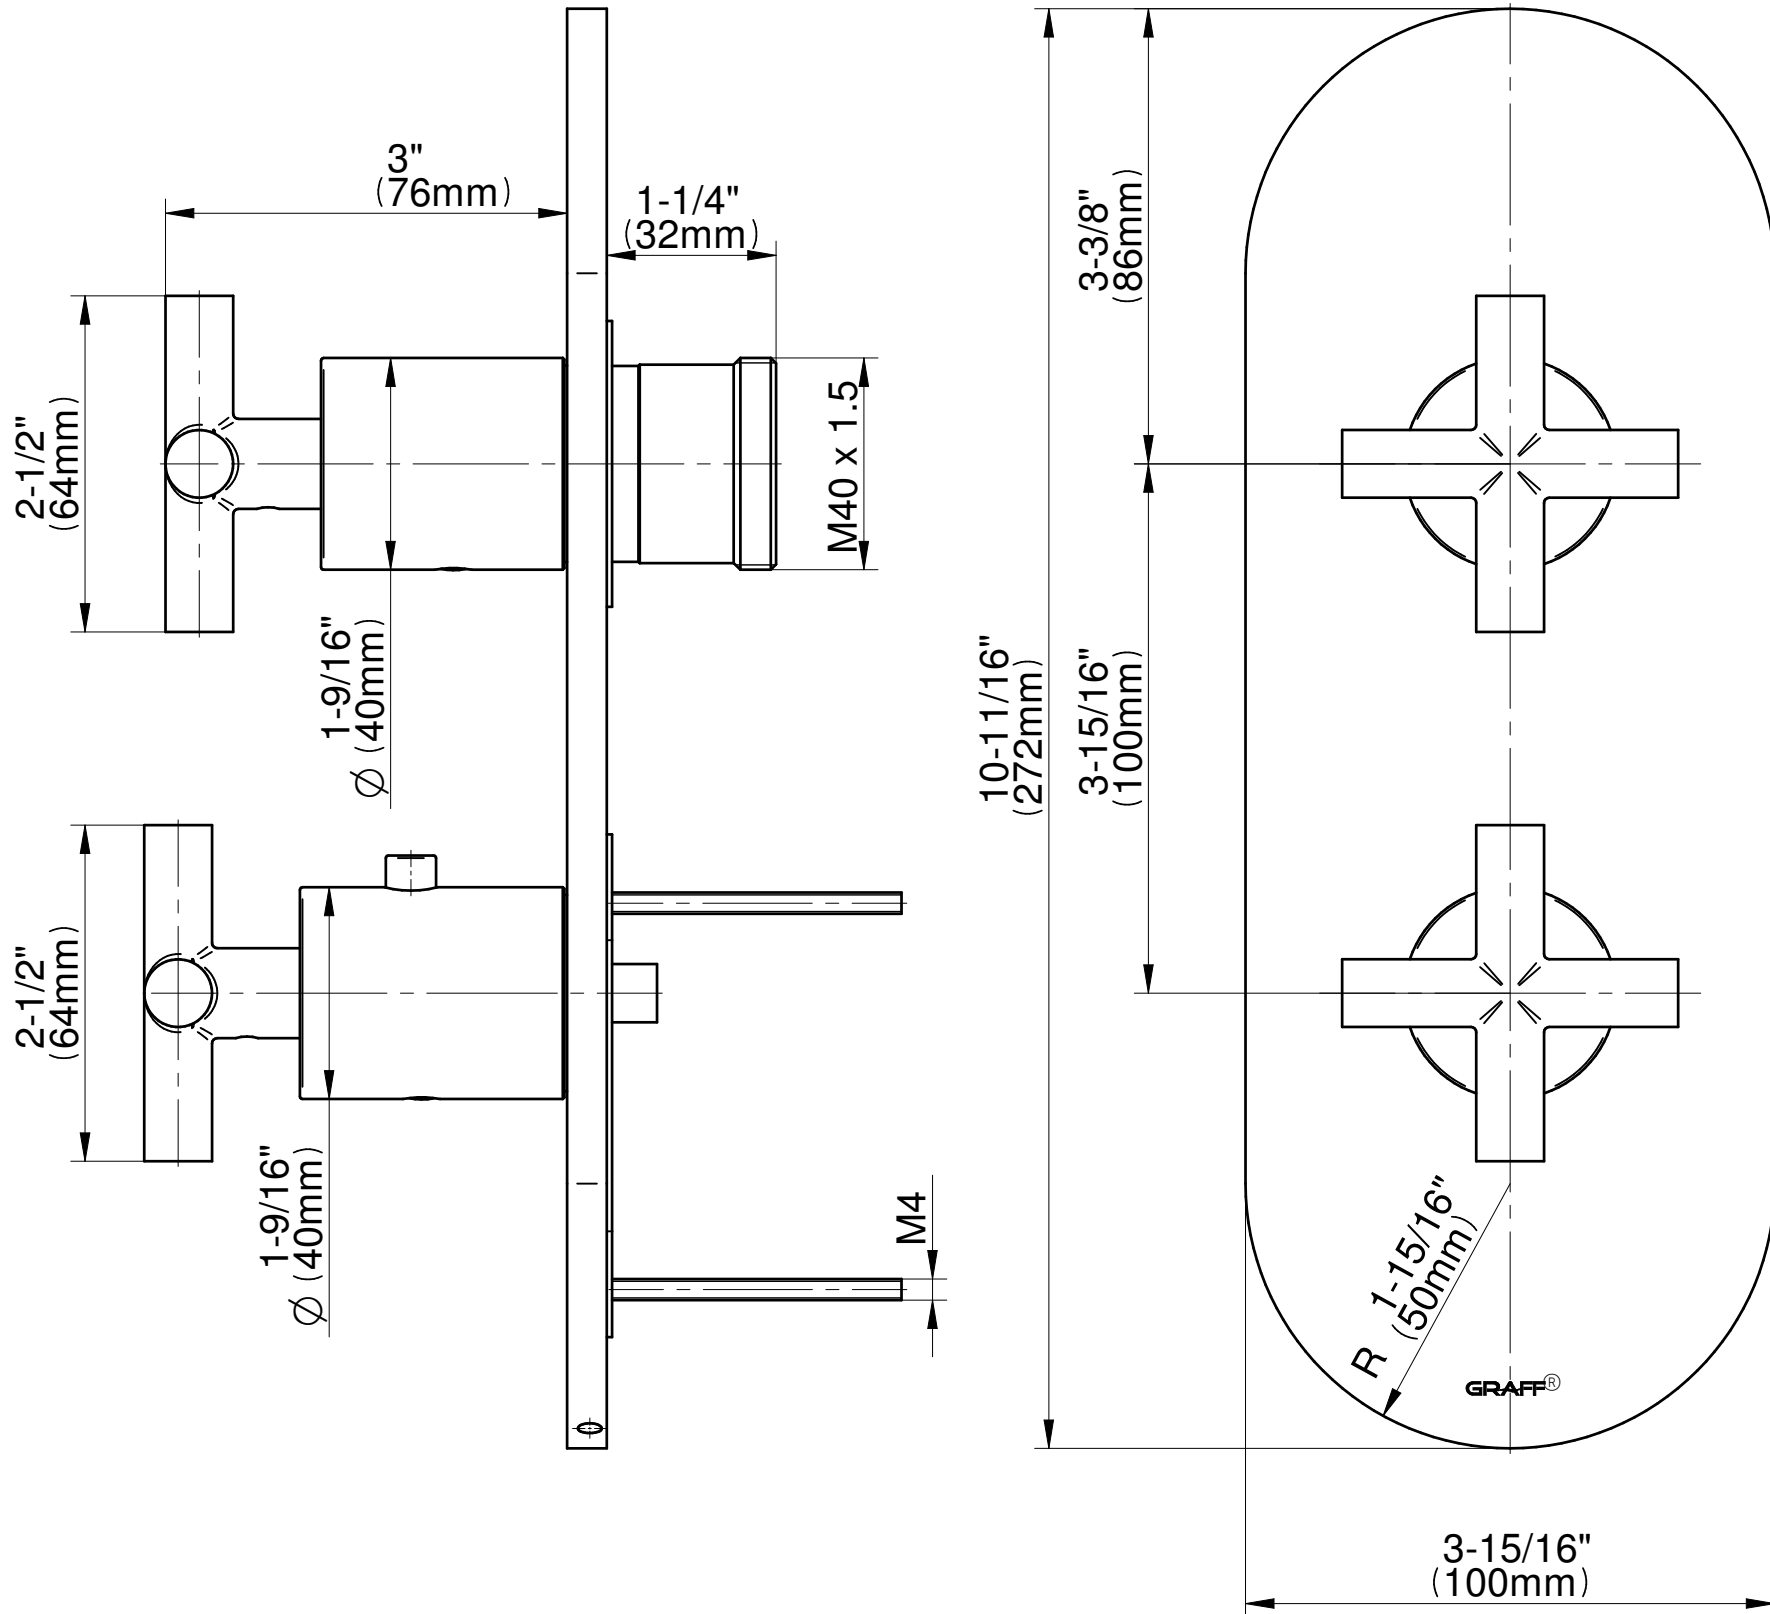

G-8047-C17E0

TERRA Series

GRAFF®
CUTTING EDGE DESIGN