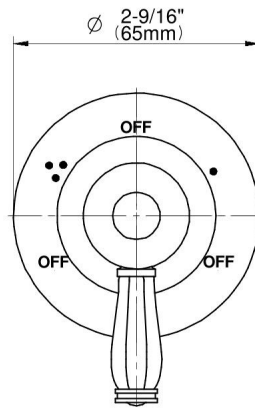

G-8039-LM63E1-T

TOPAZ Series

GRAFF[®]
Art of Bath