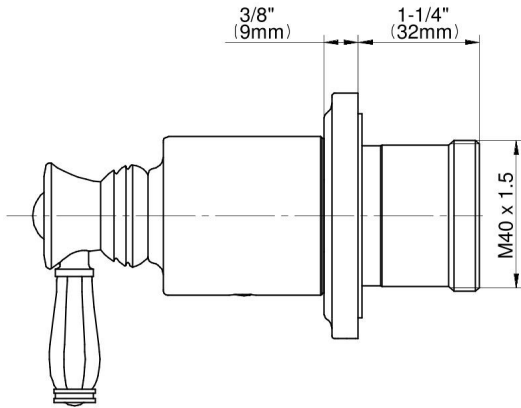

G-8039-LM63E1-T

TOPAZ Series

GRAFF[®]
Art of Bath