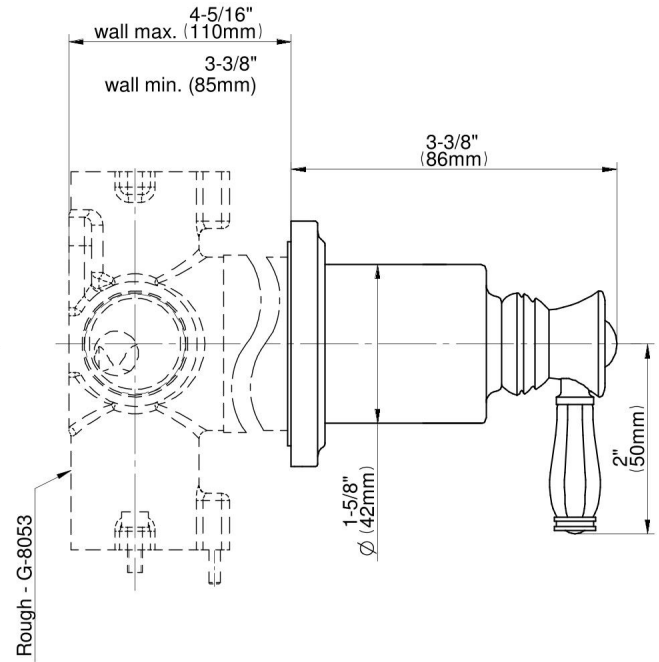

G-8039-LM63E1-T

TOPAZ Series

GRAFF[®]
Art of Bath