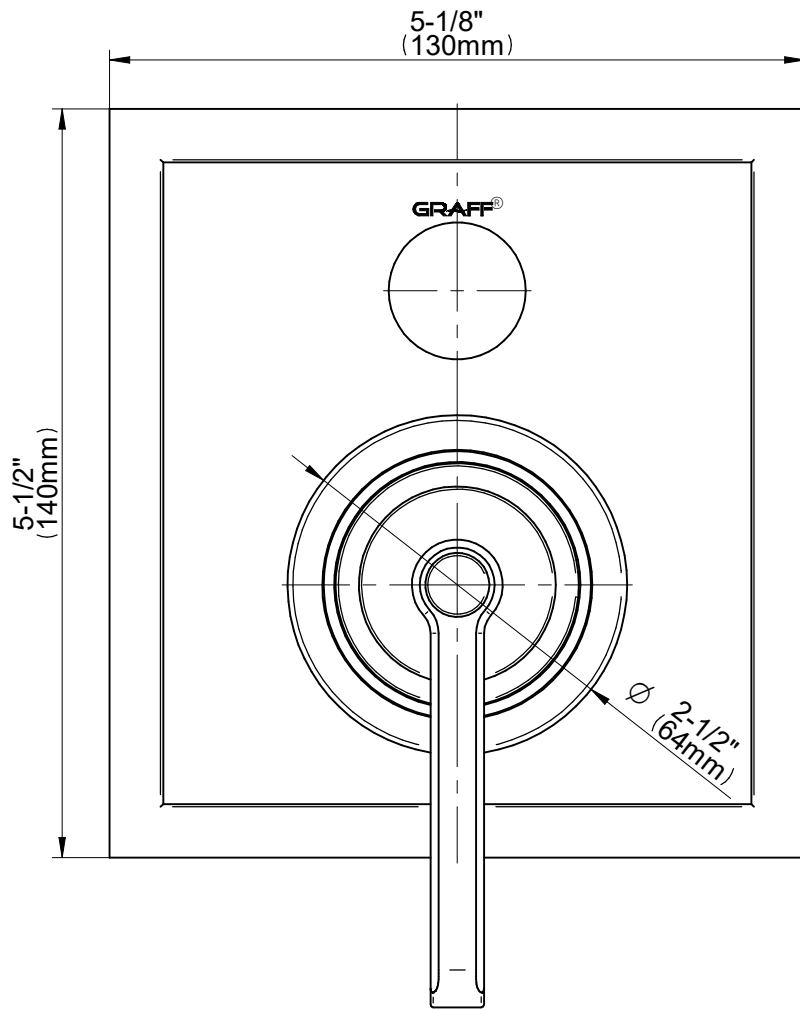

# G-7085-LM60B

## VIGNOLA Series

**GRAFF**<sup>®</sup>  
Art of Bath