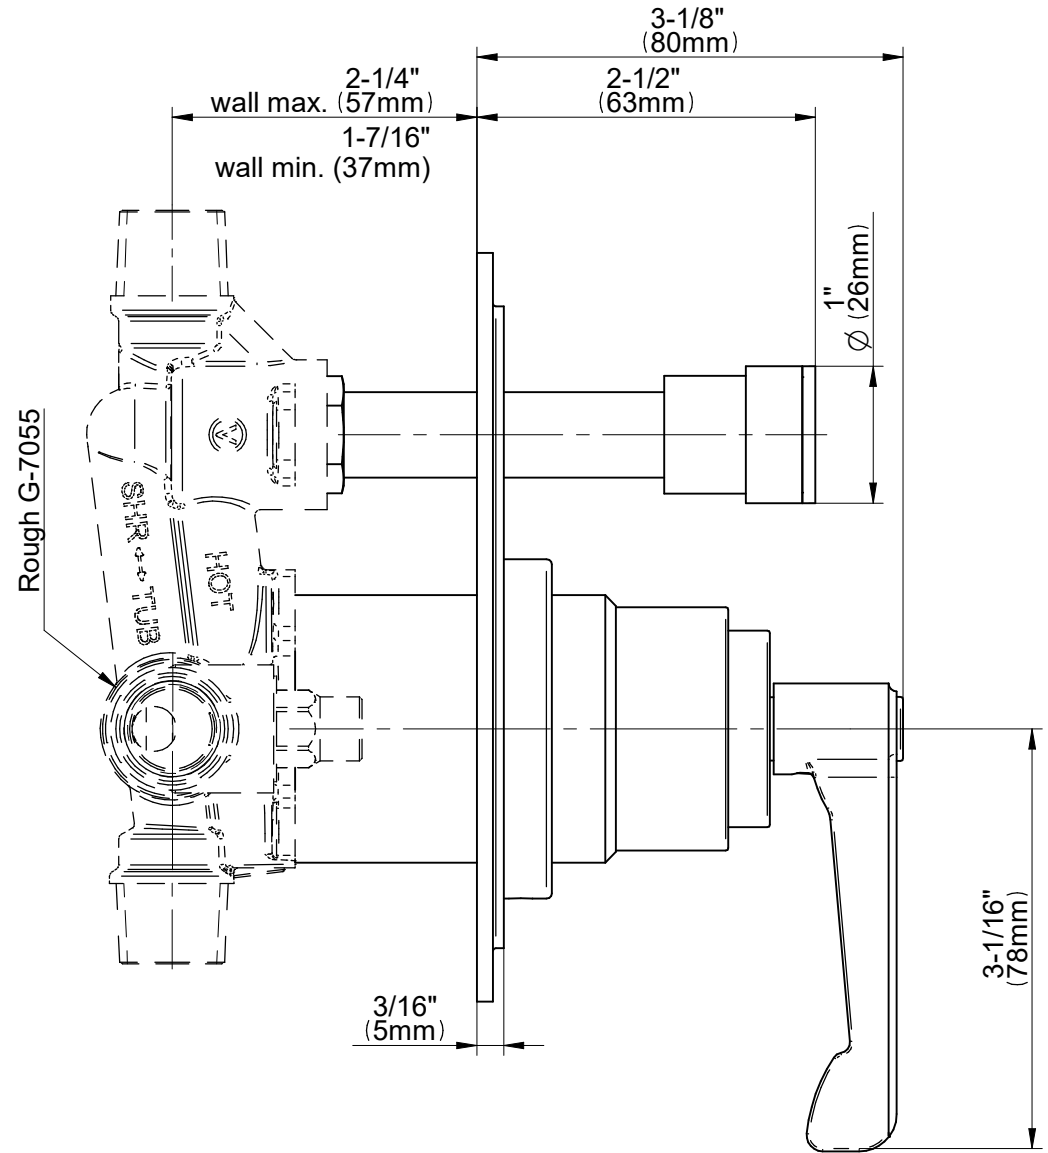

# G-7085-LM60B

## VIGNOLA Series

**GRAFF**<sup>®</sup>  
Art of Bath