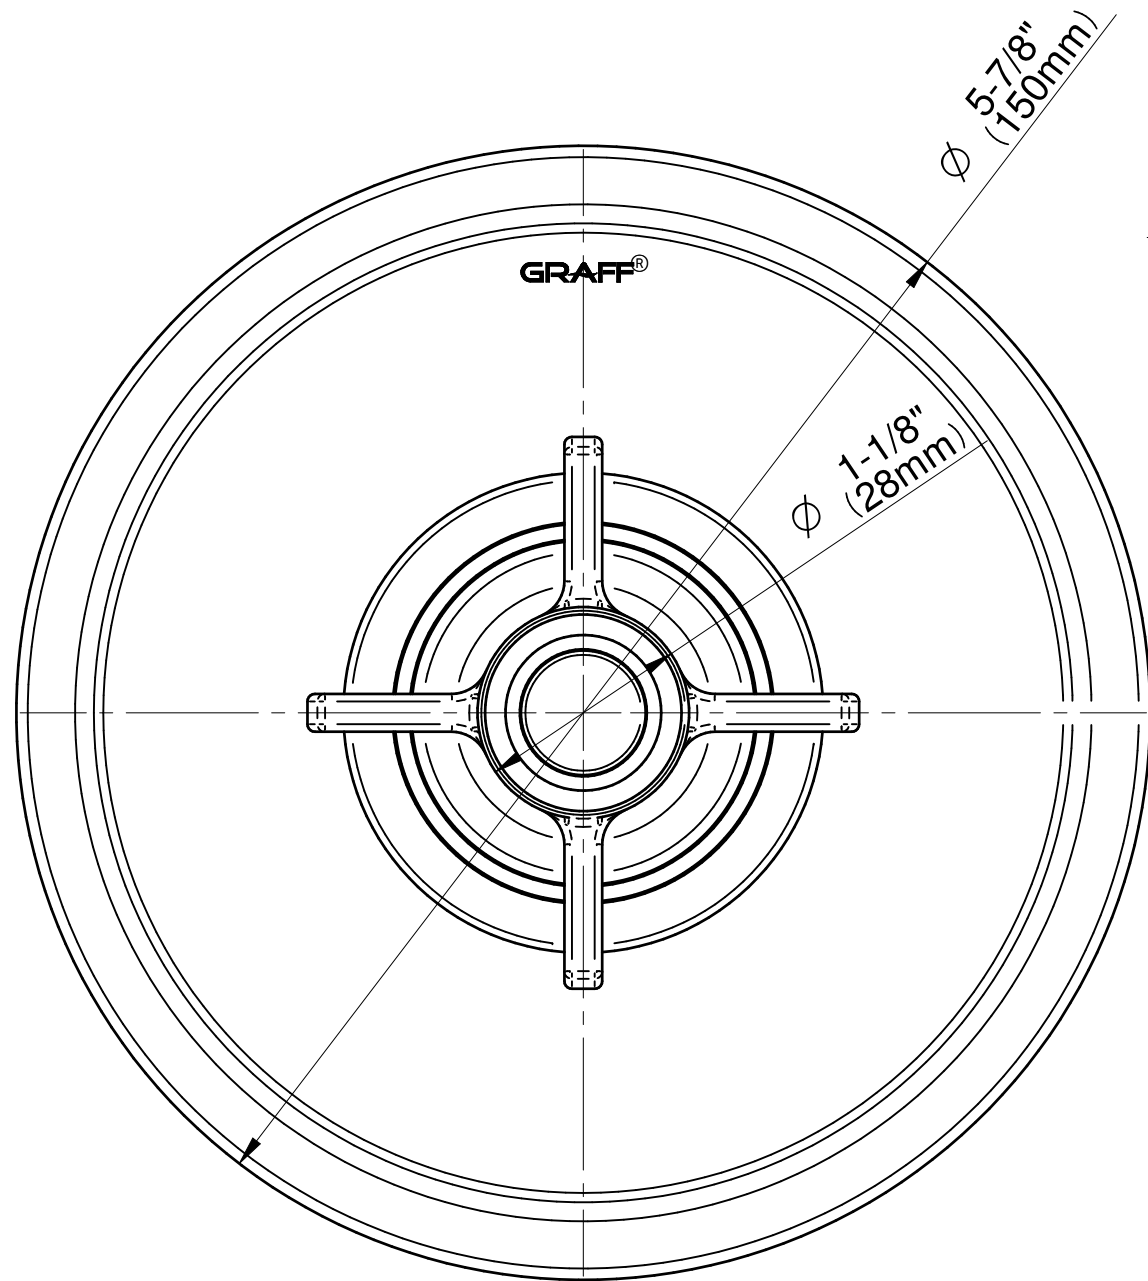

G-7035-C16S-T

CAMDEN Series

GRAFF[®]
Art of Bath