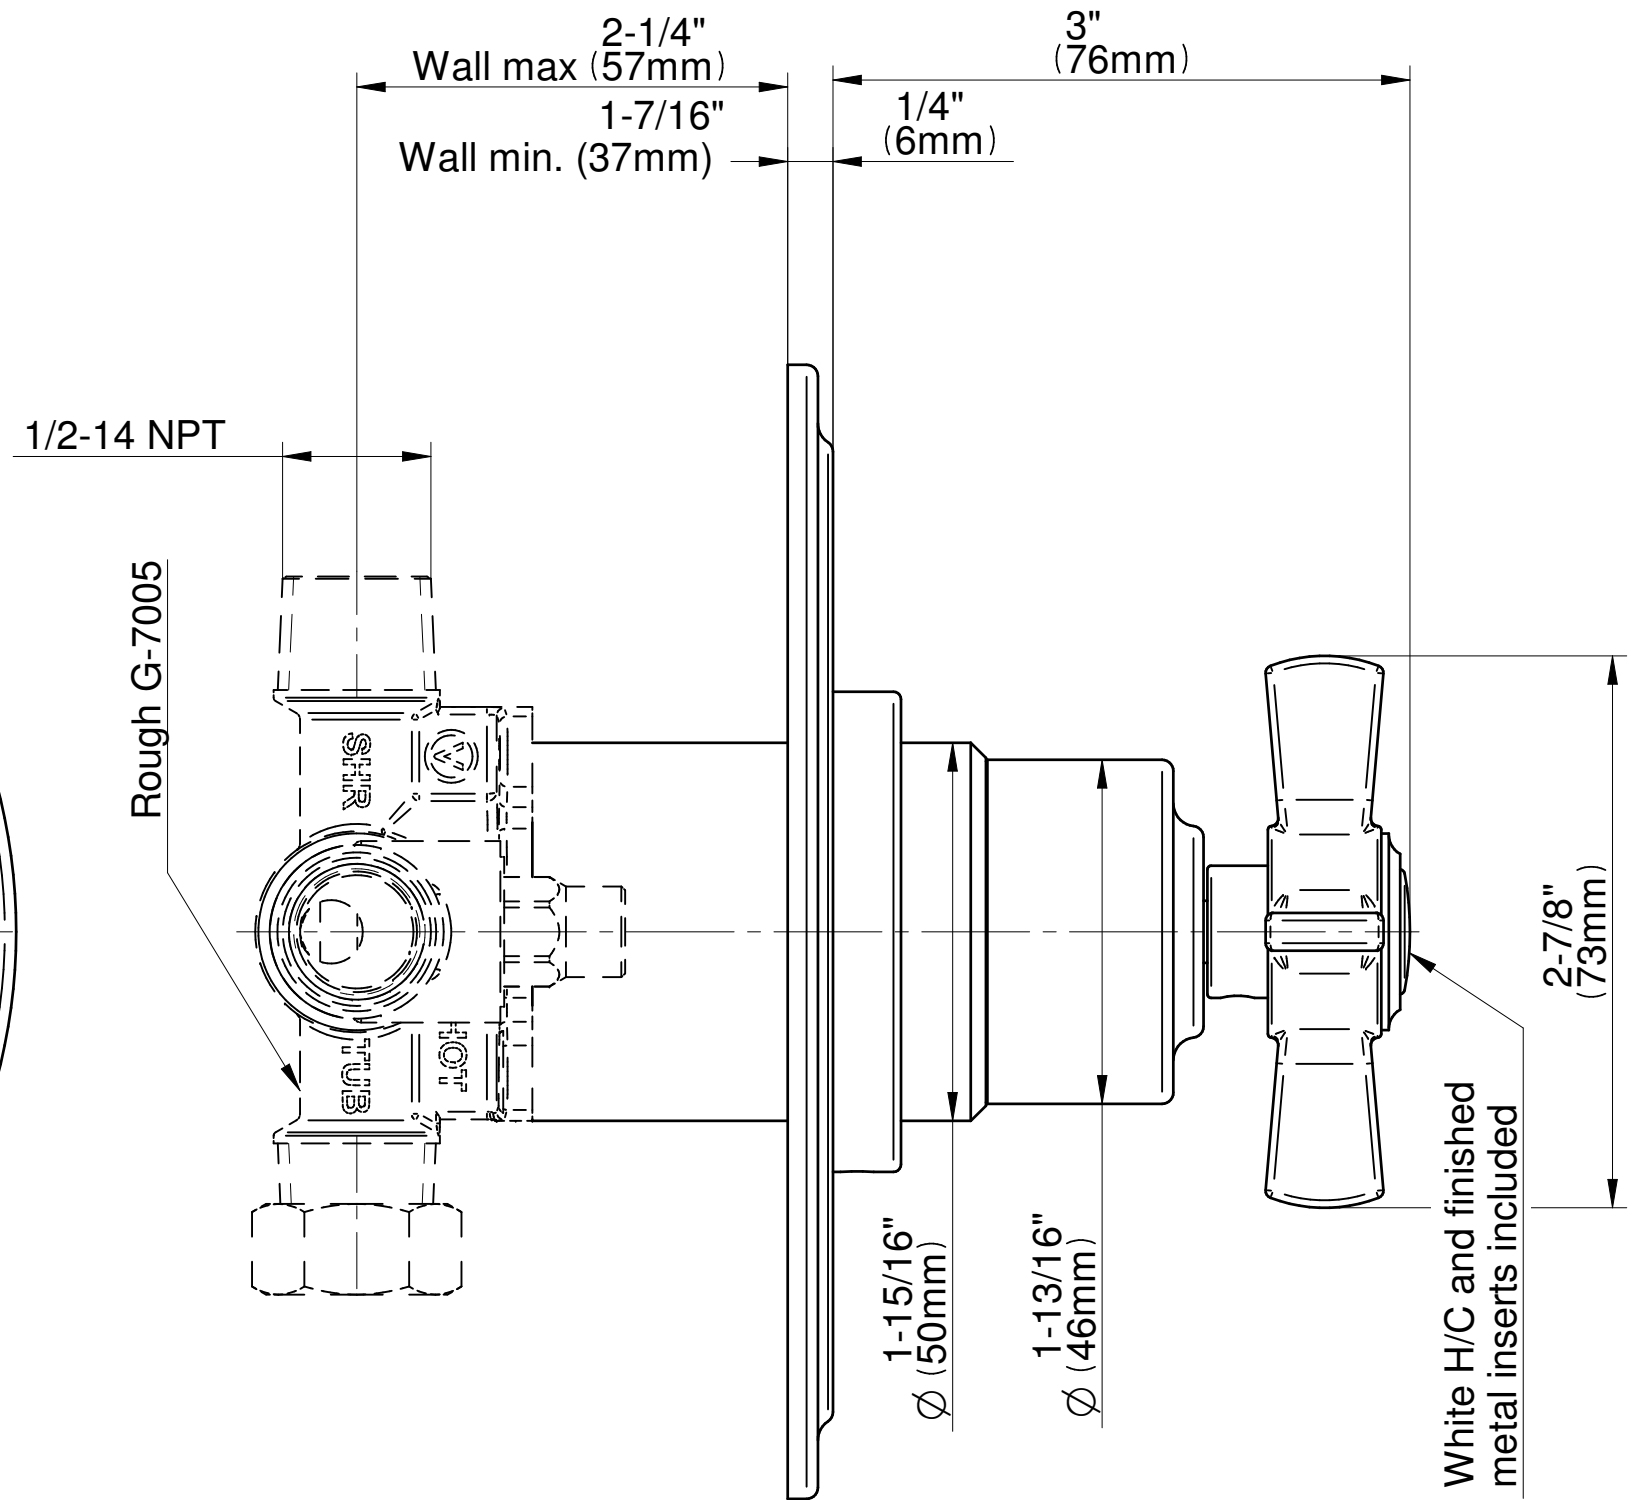

G-7035-C16S-T

CAMDEN Series

GRAFF[®]
Art of Bath