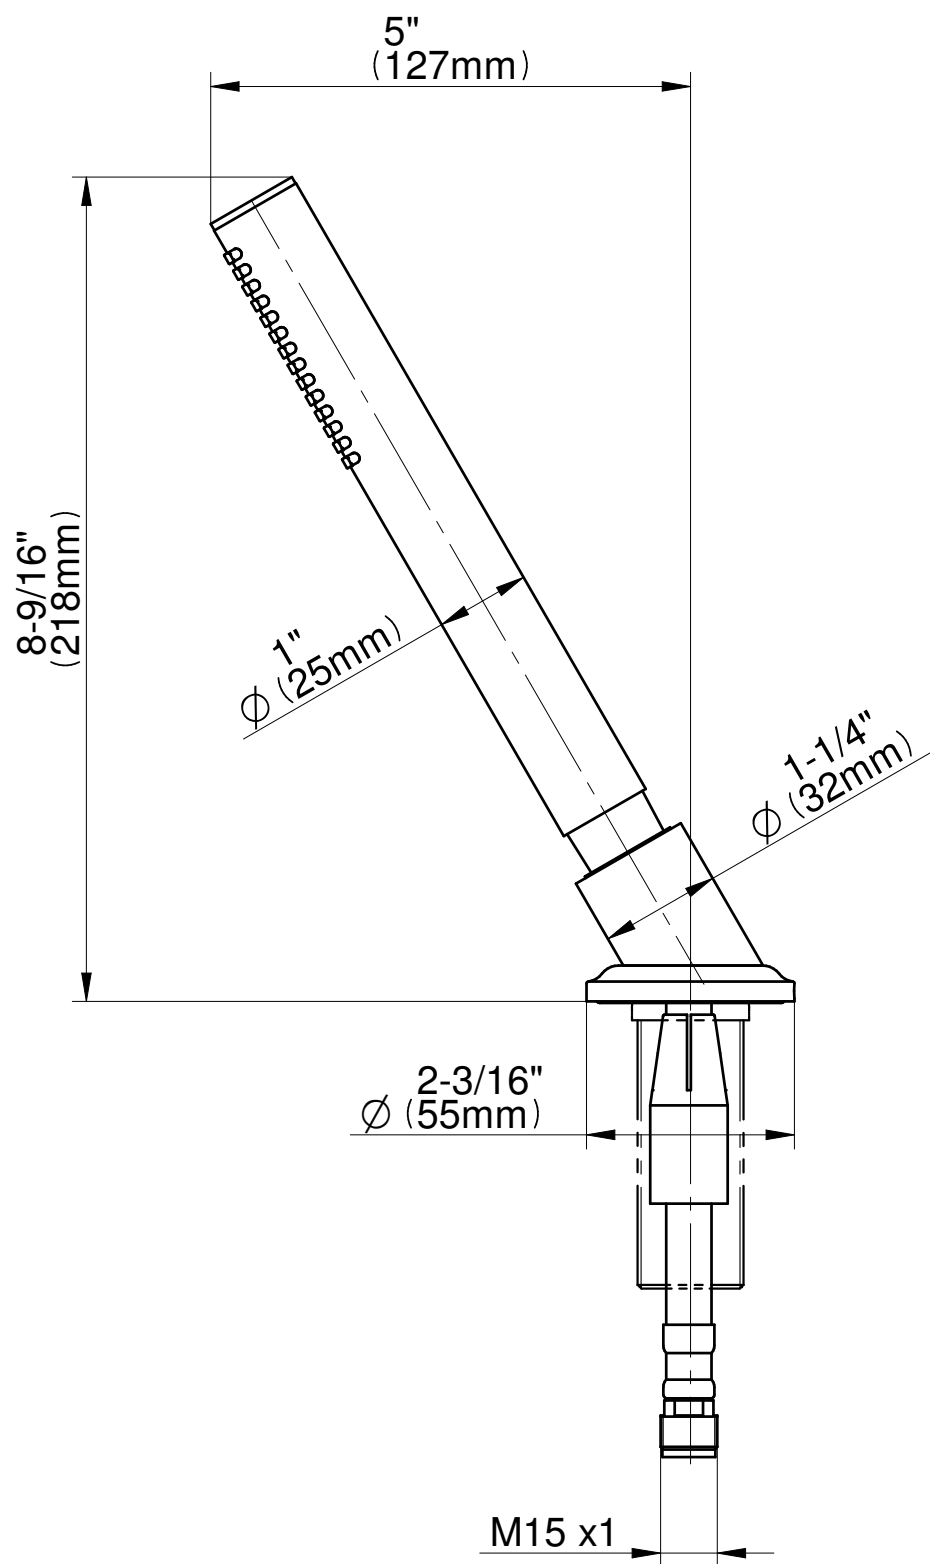

G-6955-C16B-T

CAMDEN Series

White H/C and finished metal inserts included