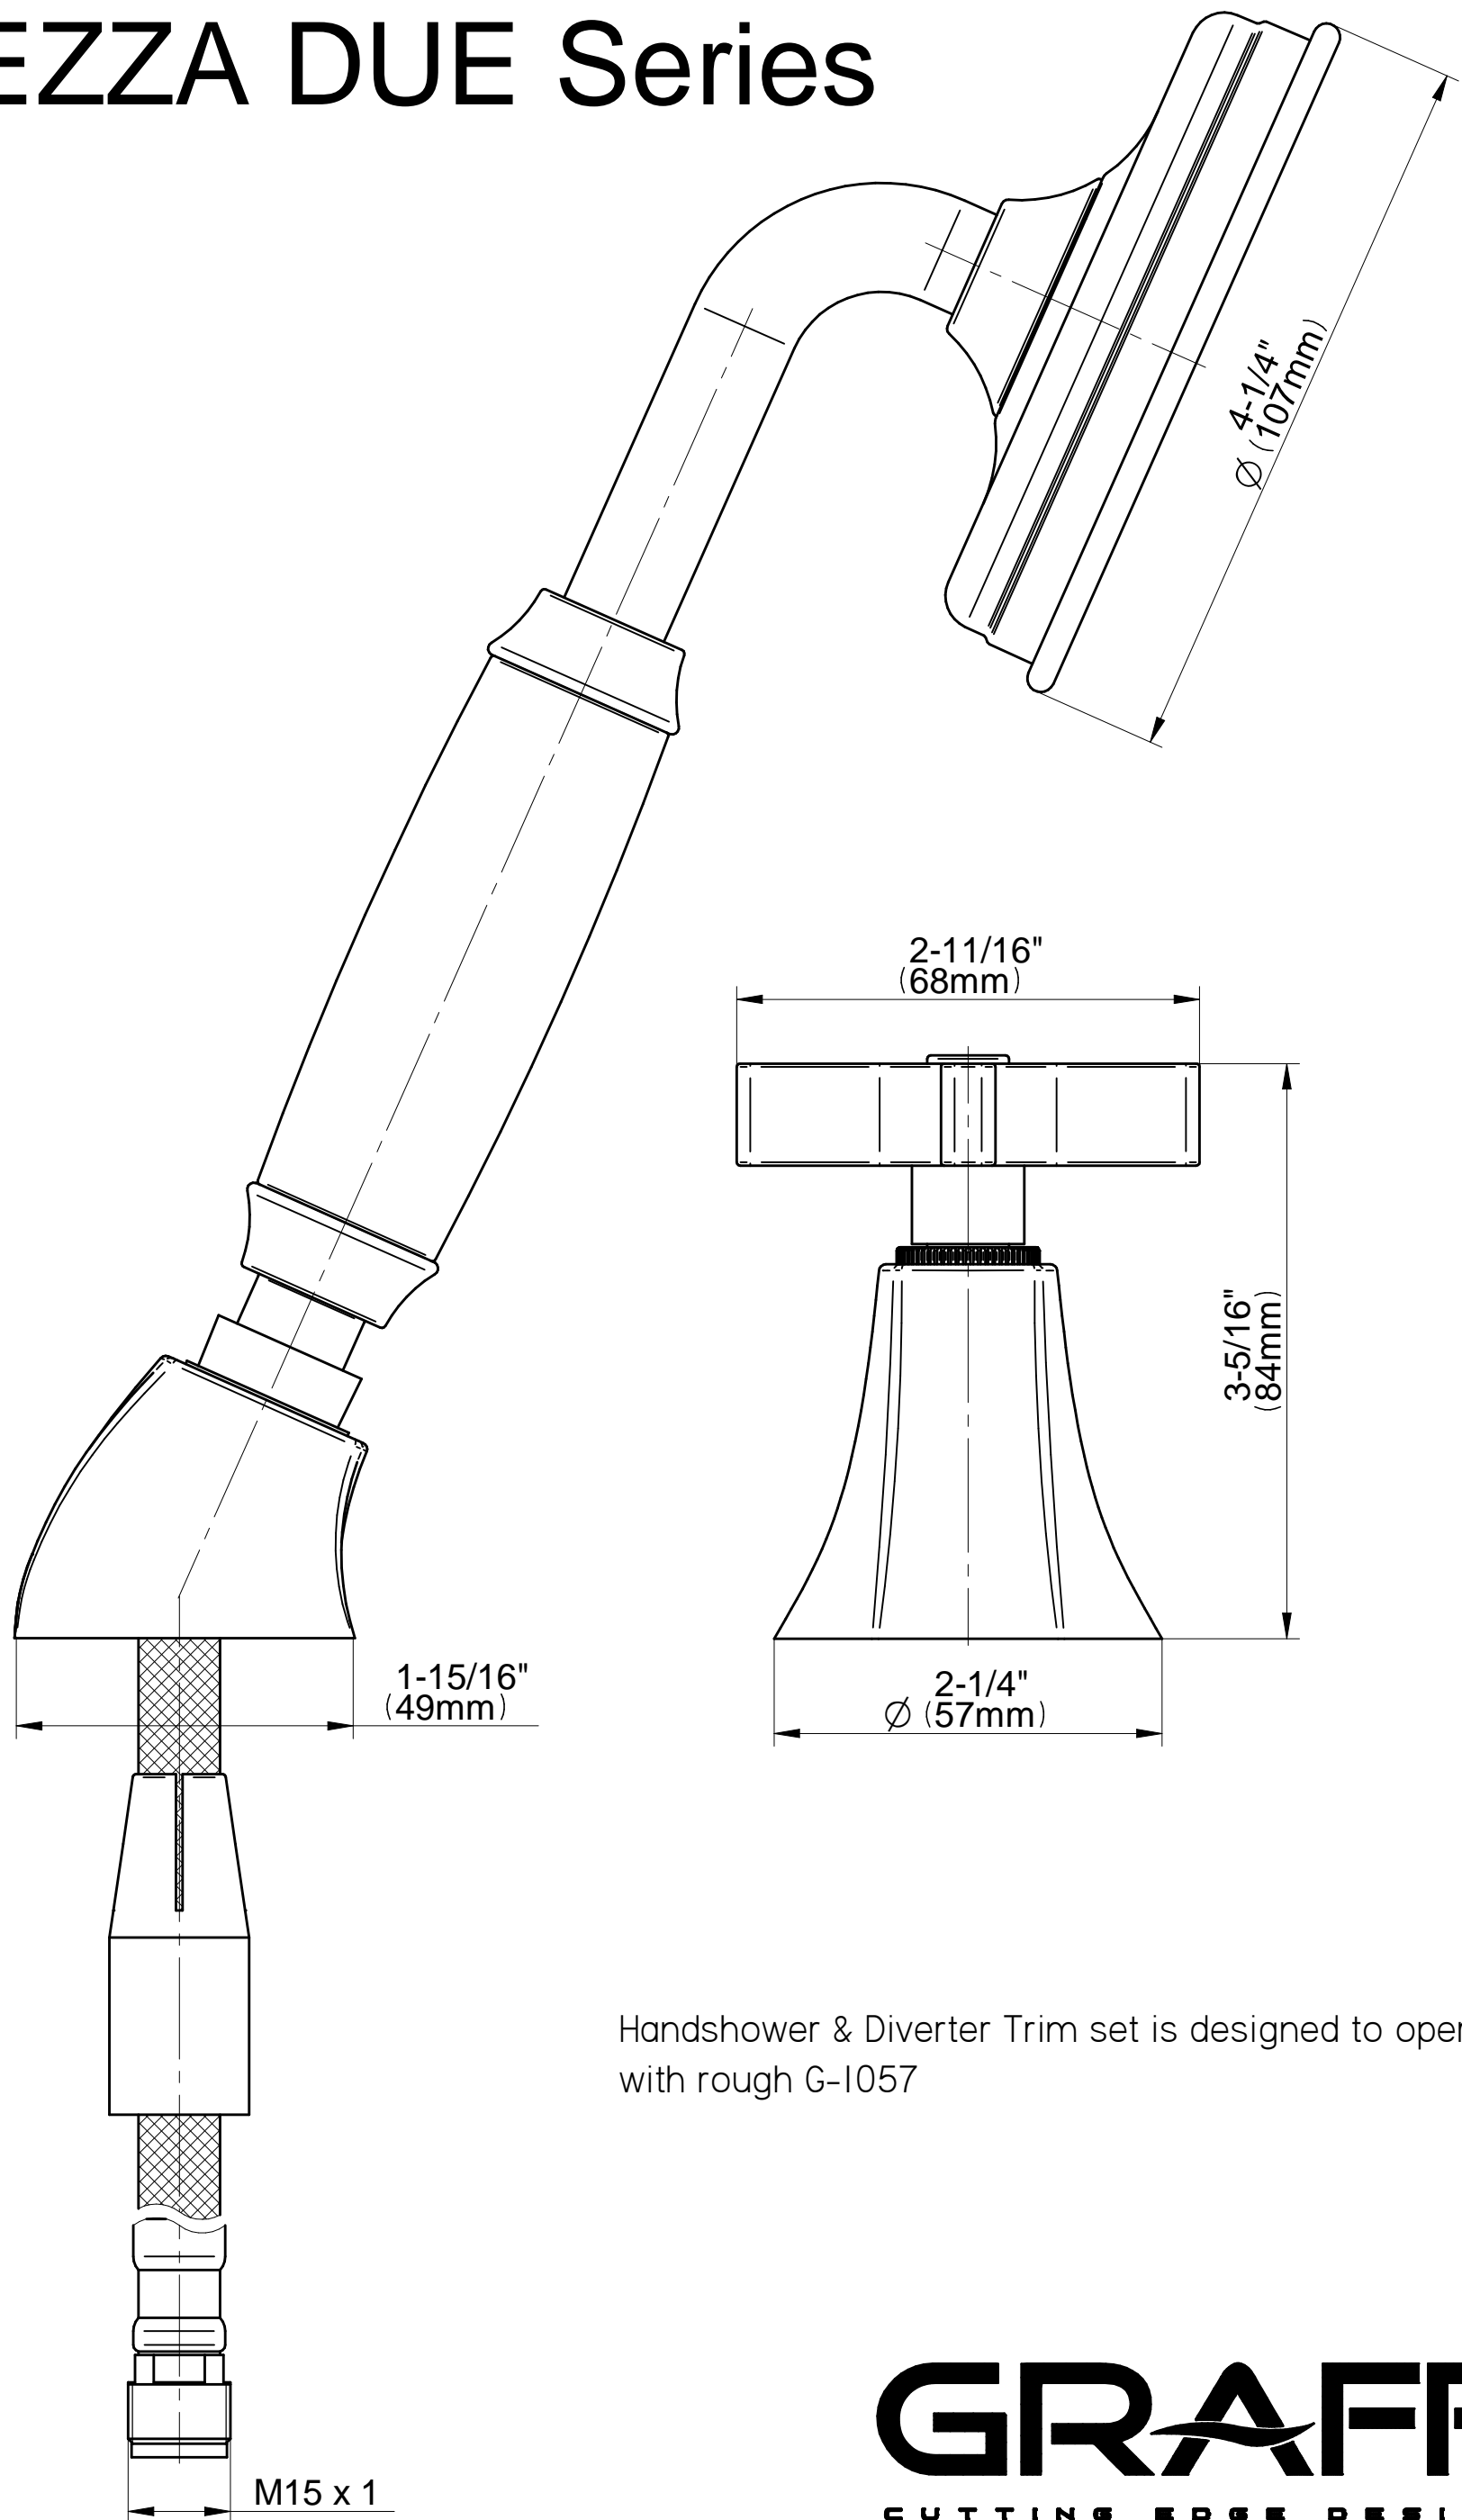

G-6856-C15B-T

FINEZZA DUE Series

Handshower & Diverter Trim set is designed to operate with rough G-I057