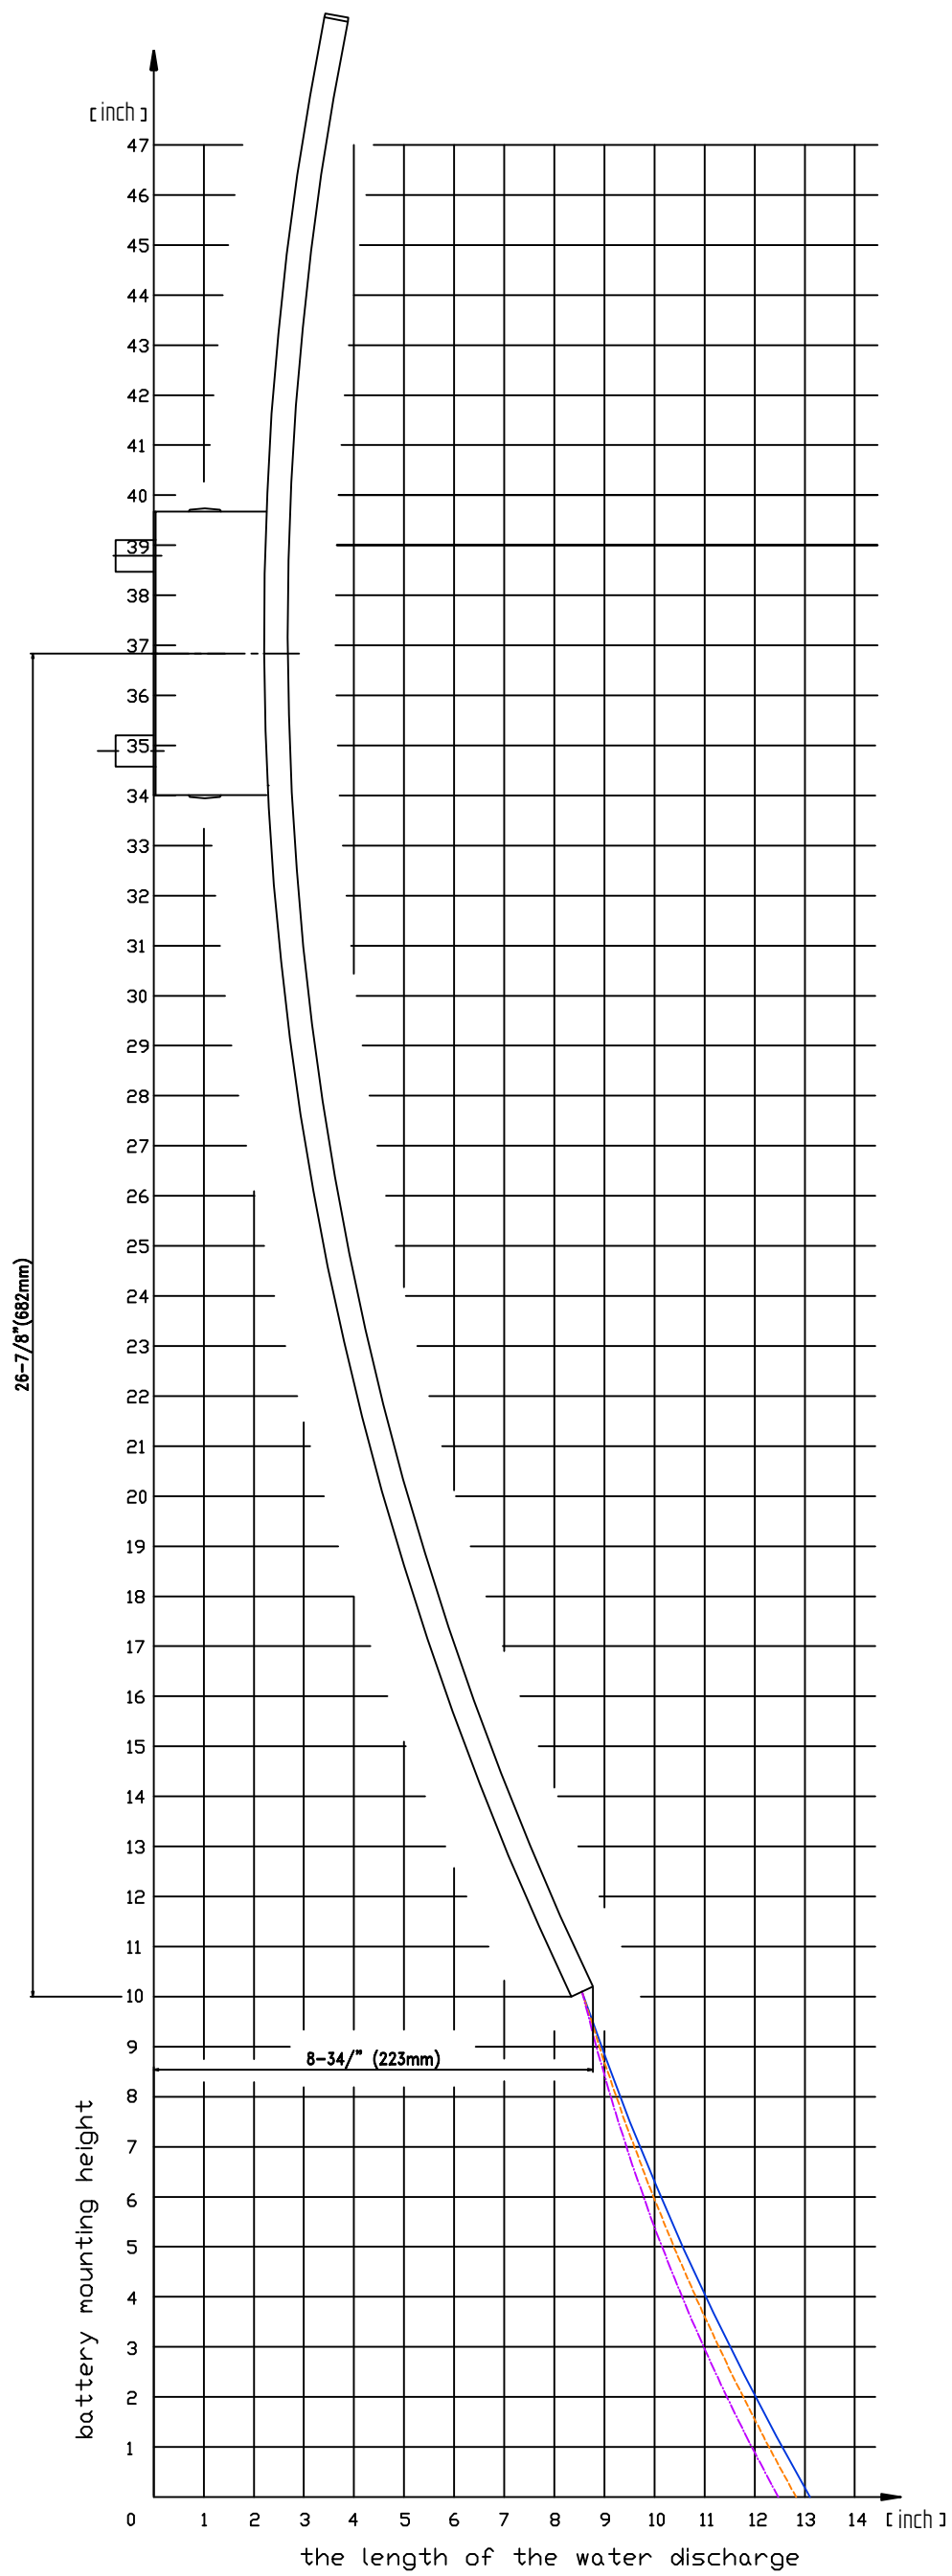

G-6000-T-SPOUT

LUNA Series

- Pressure 80PSI (5,5bar)
- - - Pressure 60PSI (4,15bar)
- Pressure 40PSI (2,75bar)