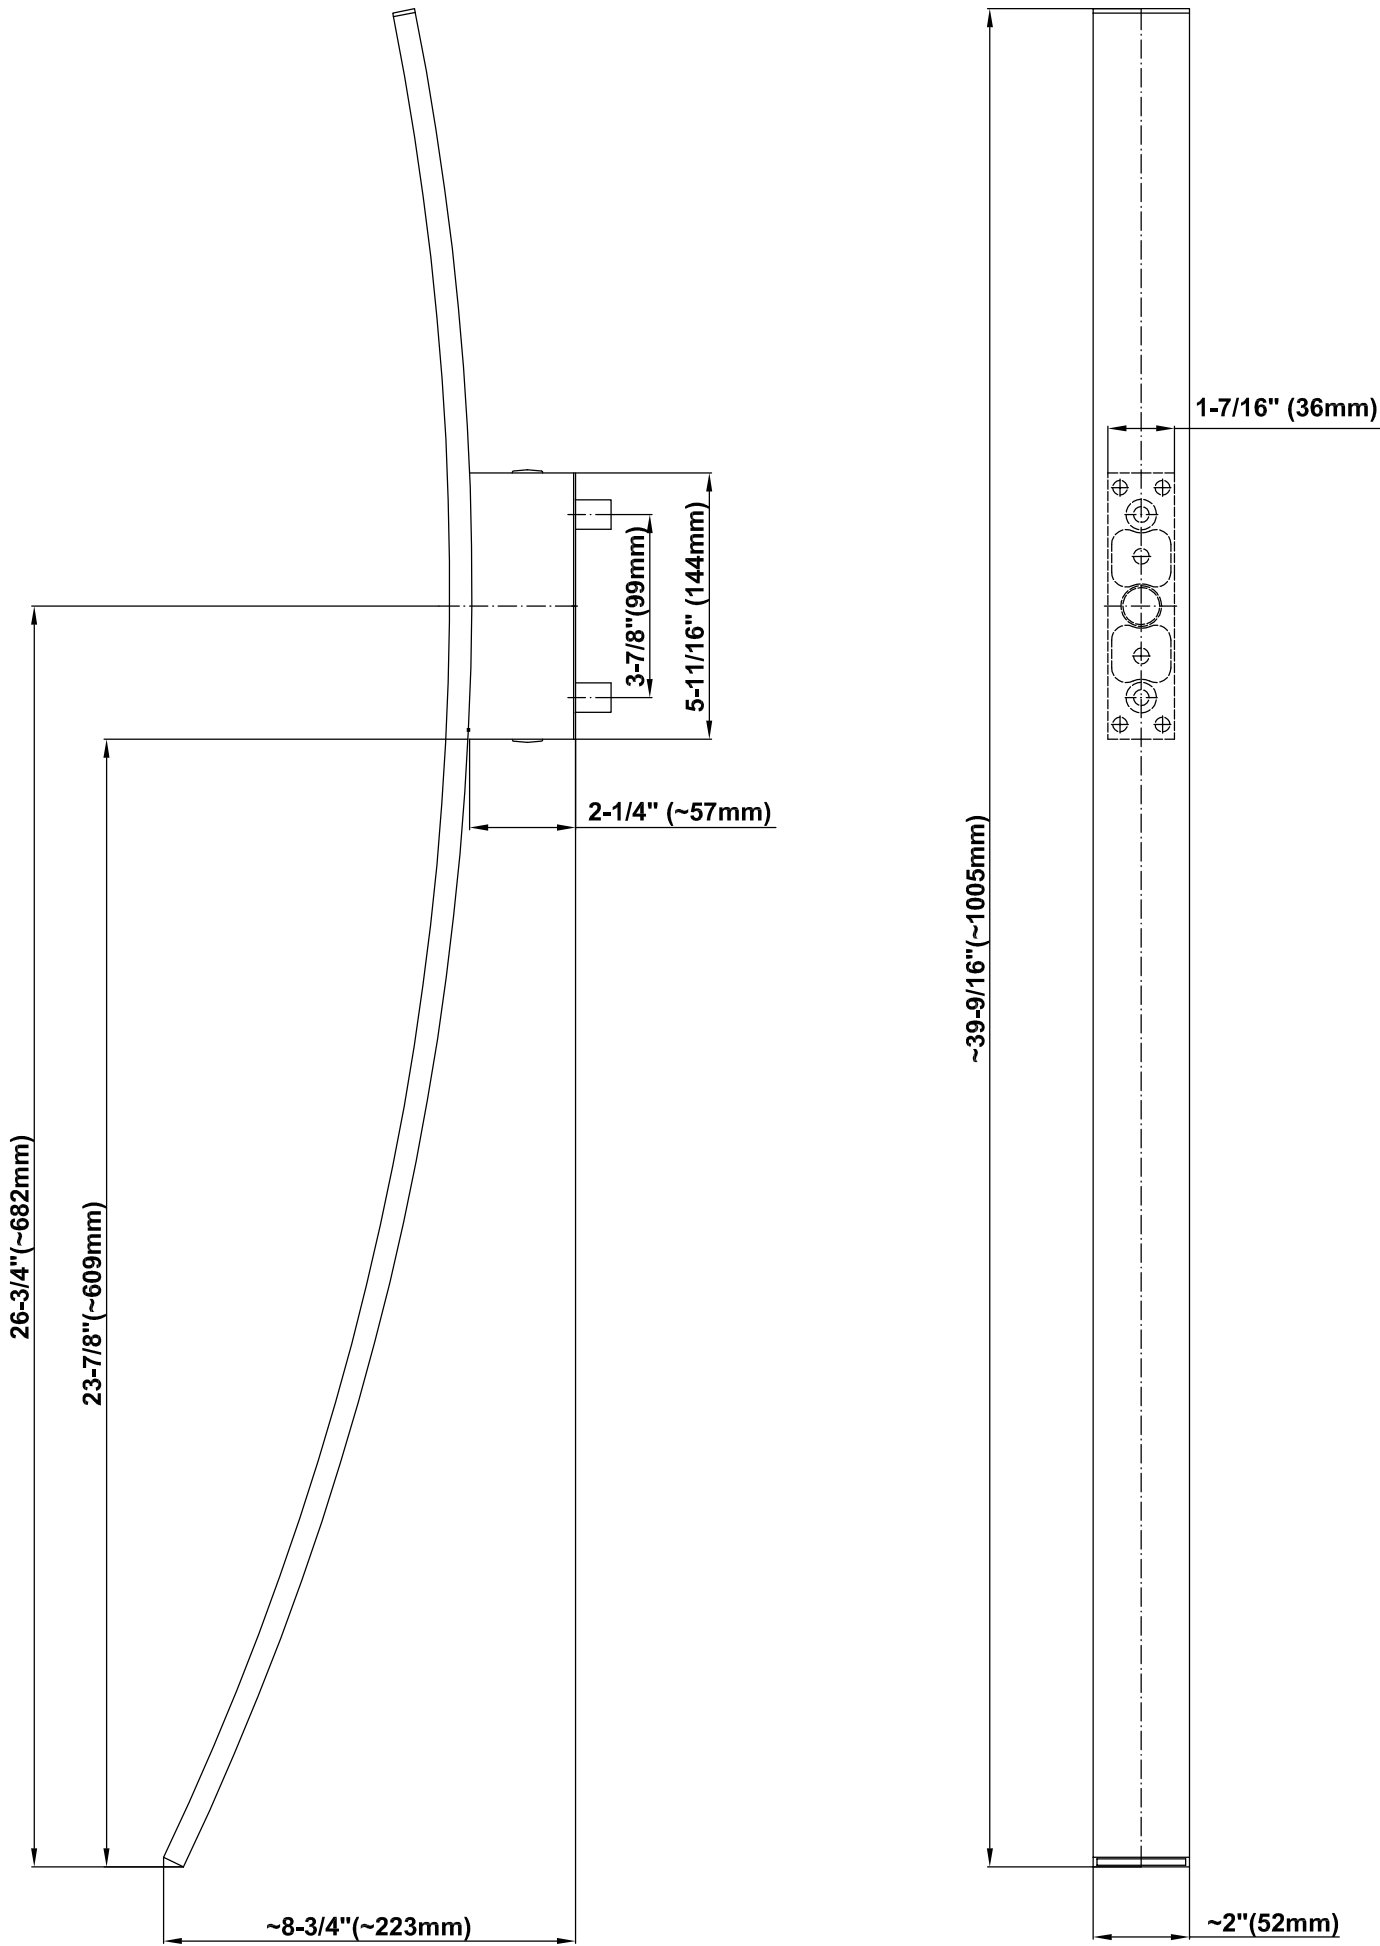

G-6000-T-SPOUT

LUNA Series

- Pressure 80PSI (5,5bar)
- - - Pressure 60PSI (4,15bar)
- Pressure 40PSI (2,75bar)