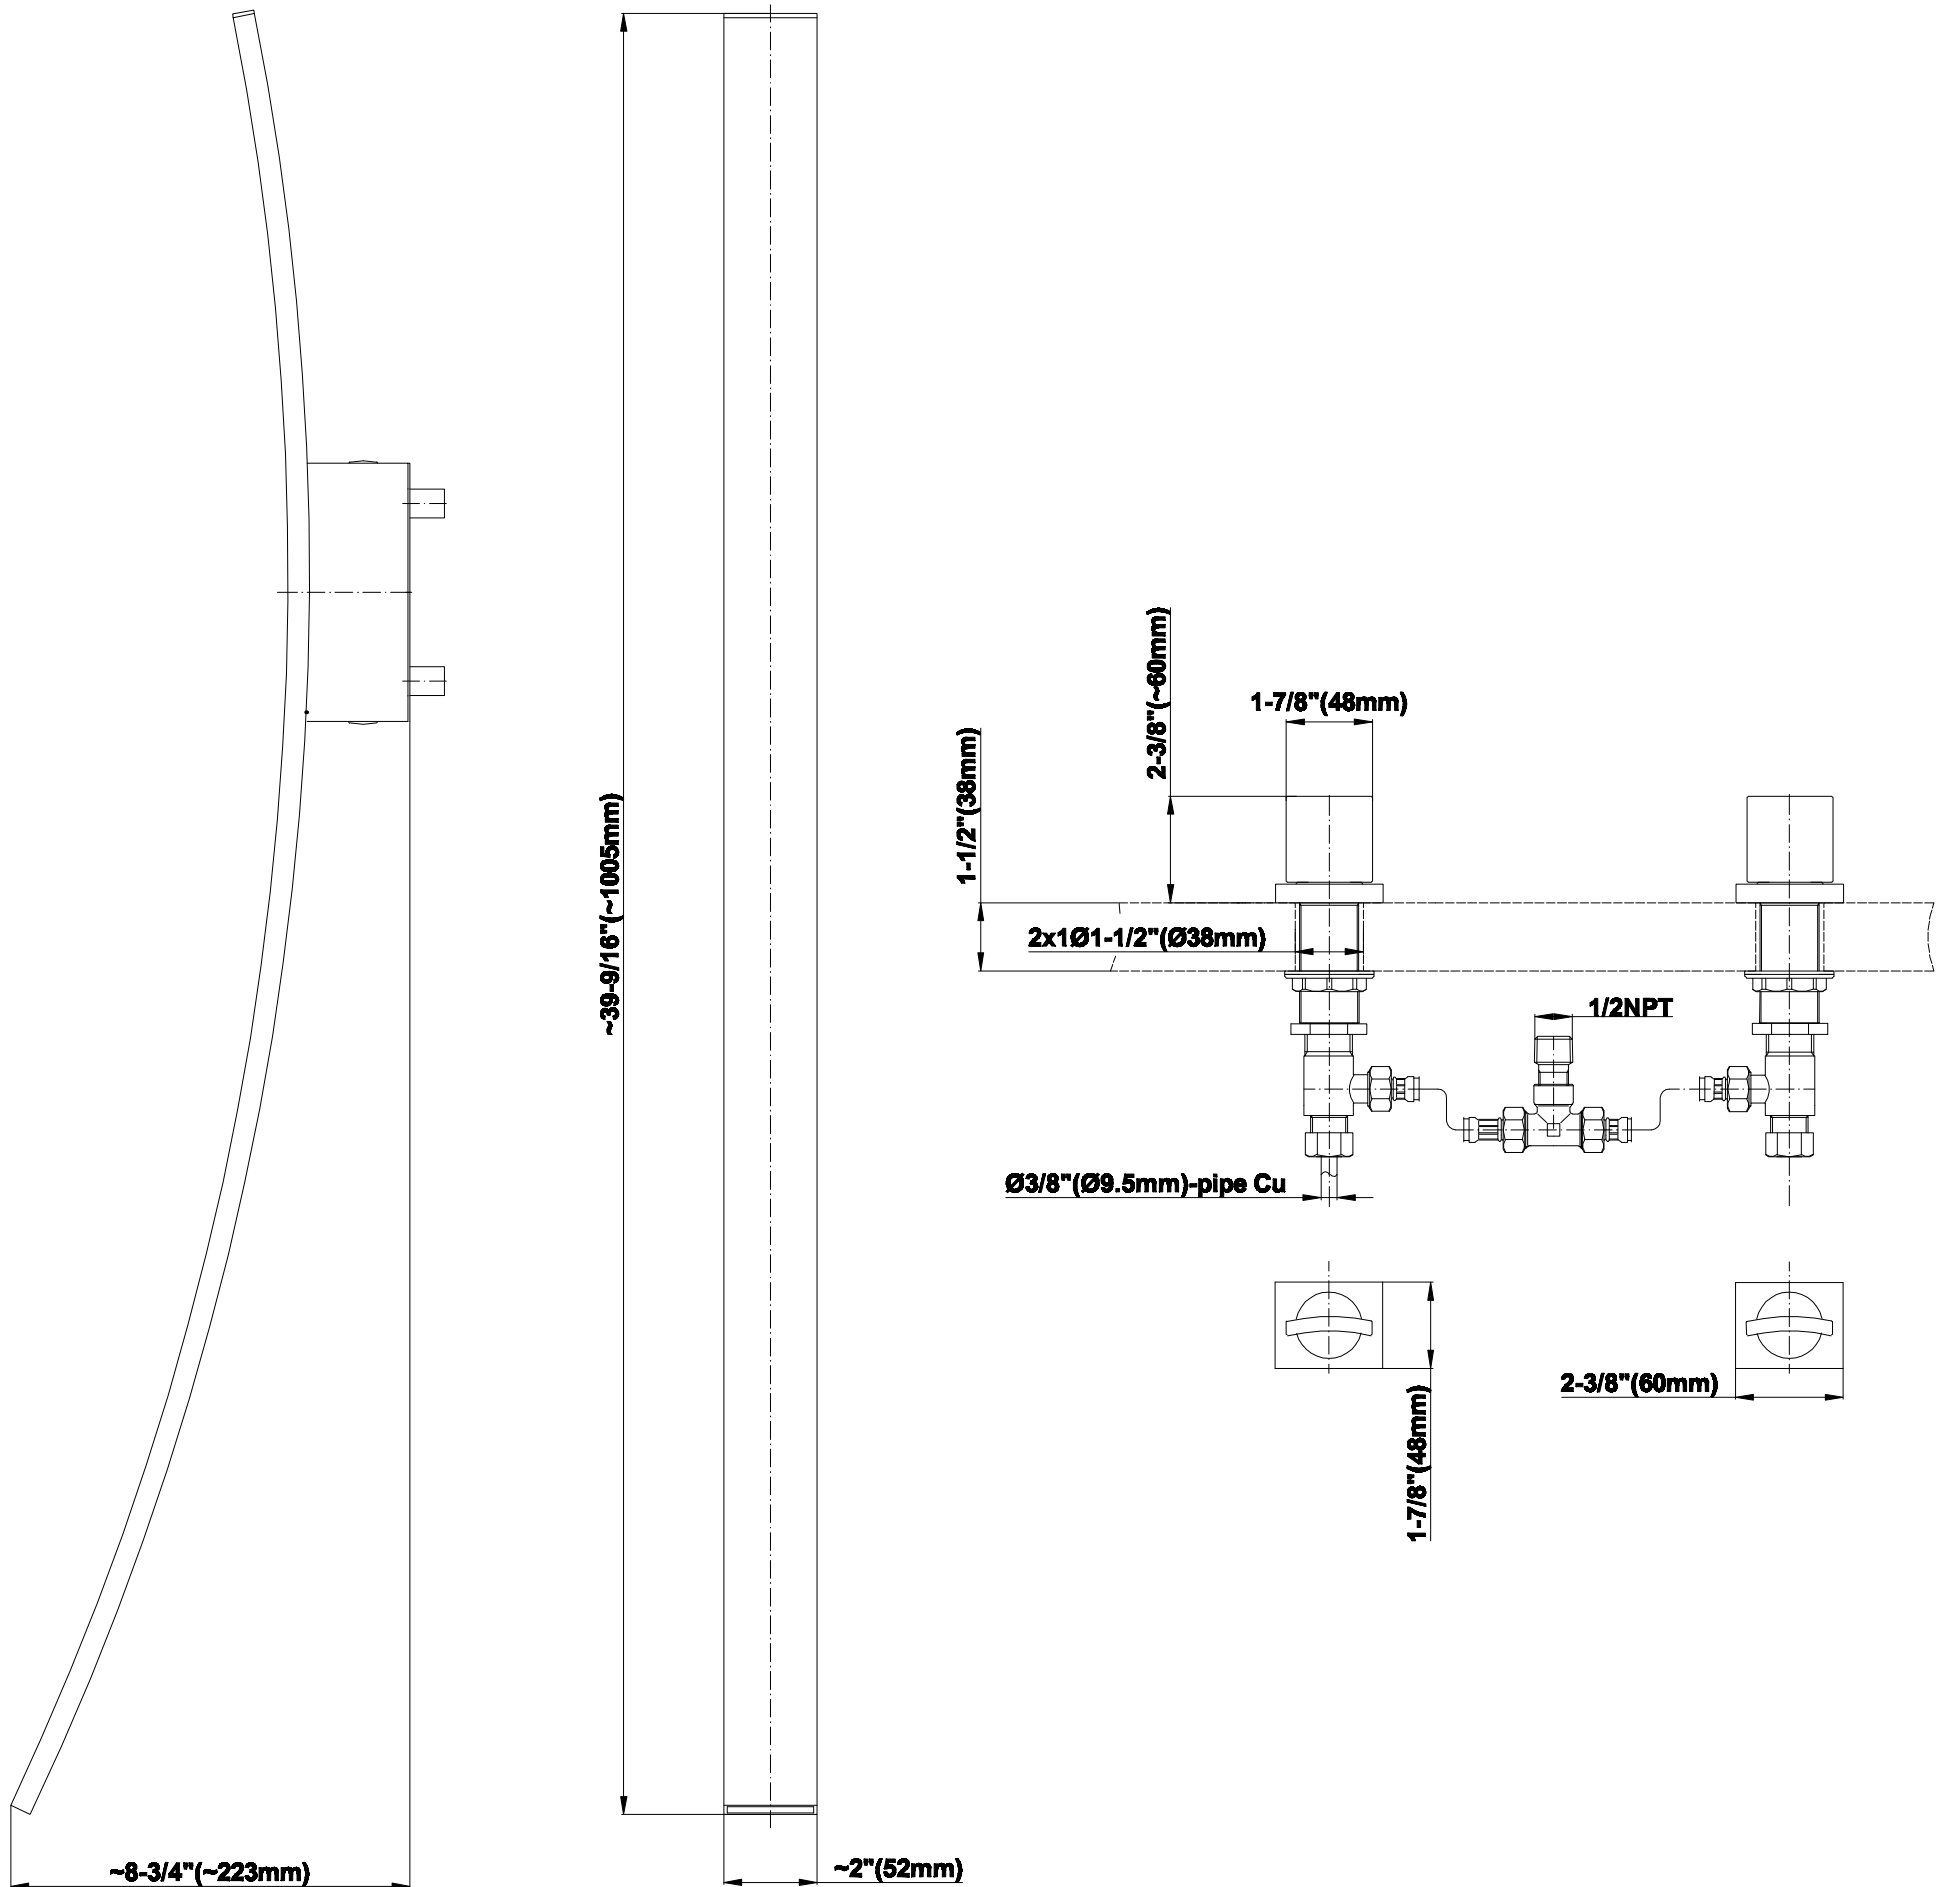

G-6000-C14

LUNA Series

- Pressure 80PSI (5,5bar)
- - - Pressure 60PSI (4,15bar)
- Pressure 40PSI (2,75bar)