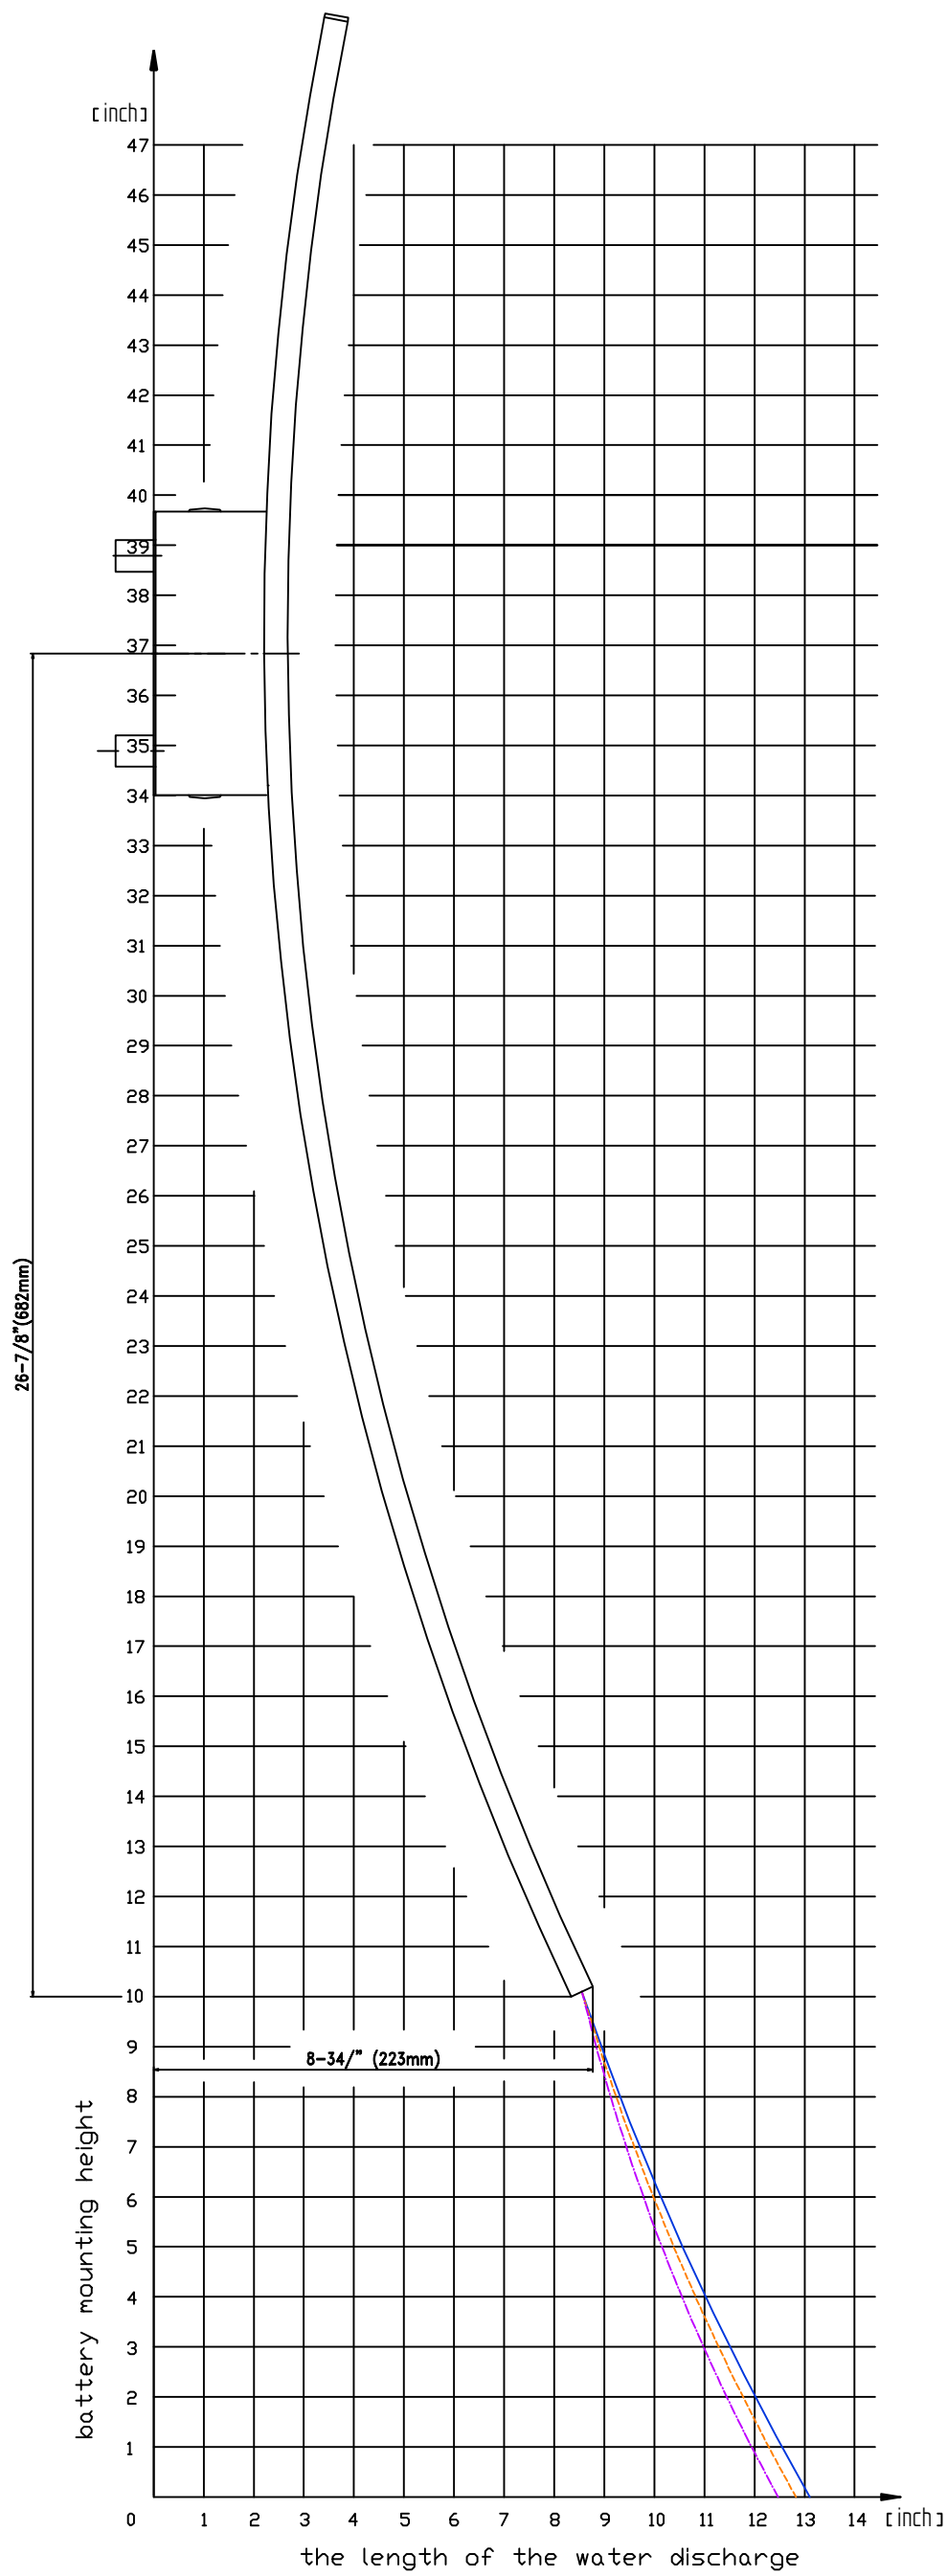

G-6000-C14

LUNA Series

- Pressure 80PSI (5,5bar)
- - - Pressure 60PSI (4,15bar)
- Pressure 40PSI (2,75bar)