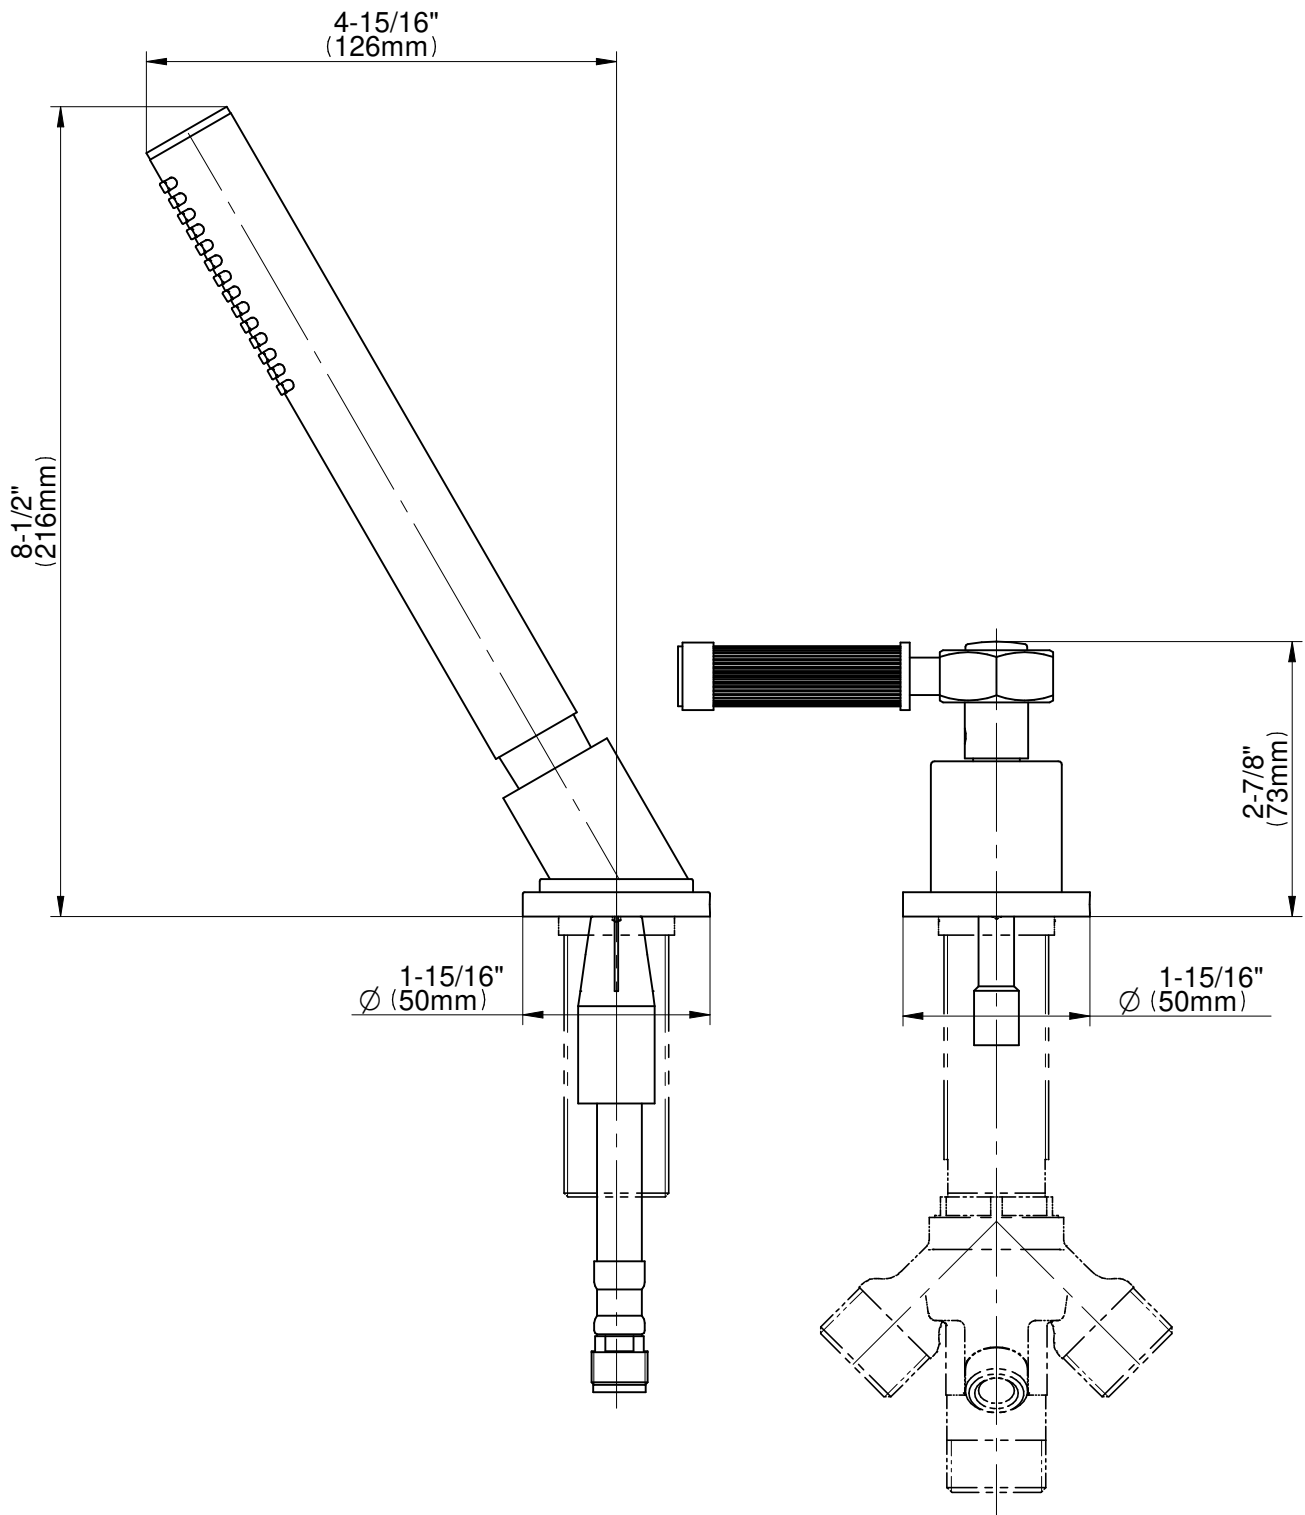

G-11355-LM56B-T

Vintage Series

Trim set is designed to operate with G-1057