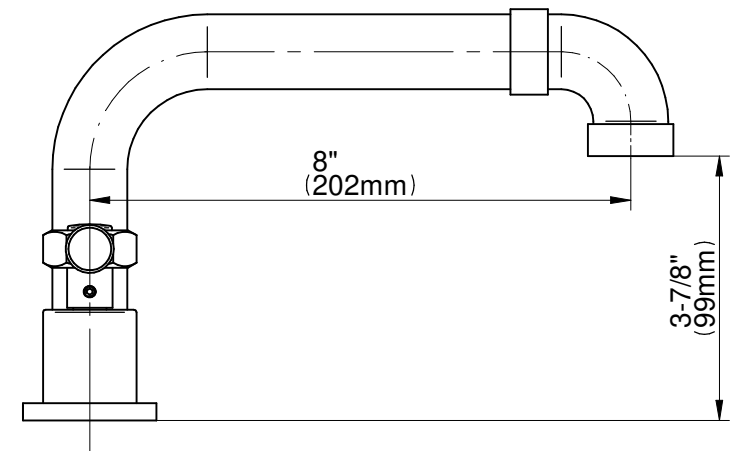

# G-11350-LM56B

## Vintage Series

Roman Tub trim set is designed to operate with rough G-1037