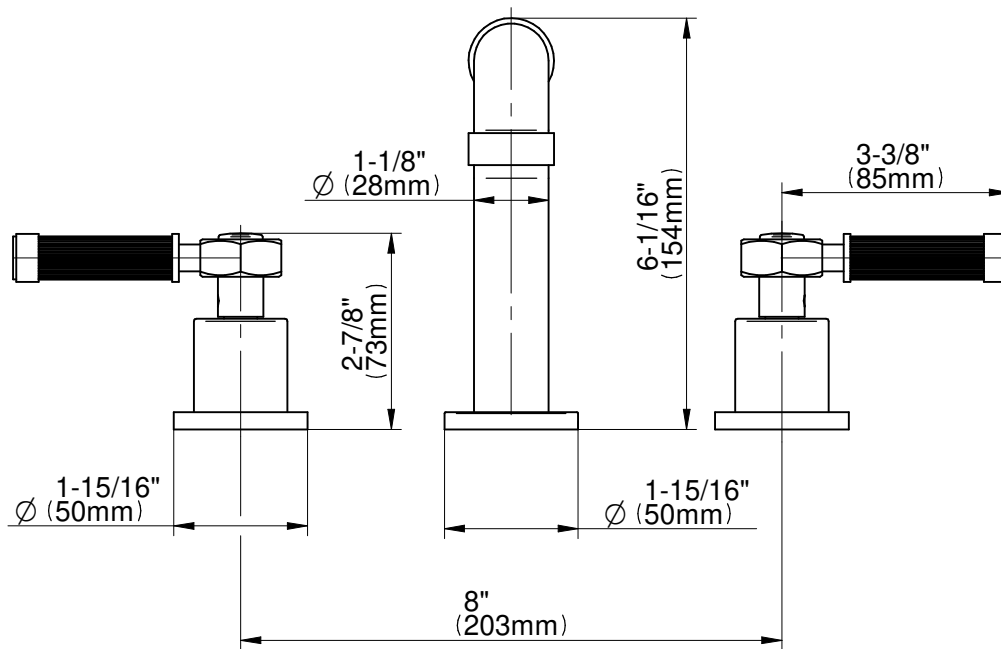

# G-11350-LM56B

## Vintage Series

Roman Tub trim set is designed to operate with rough G-1037