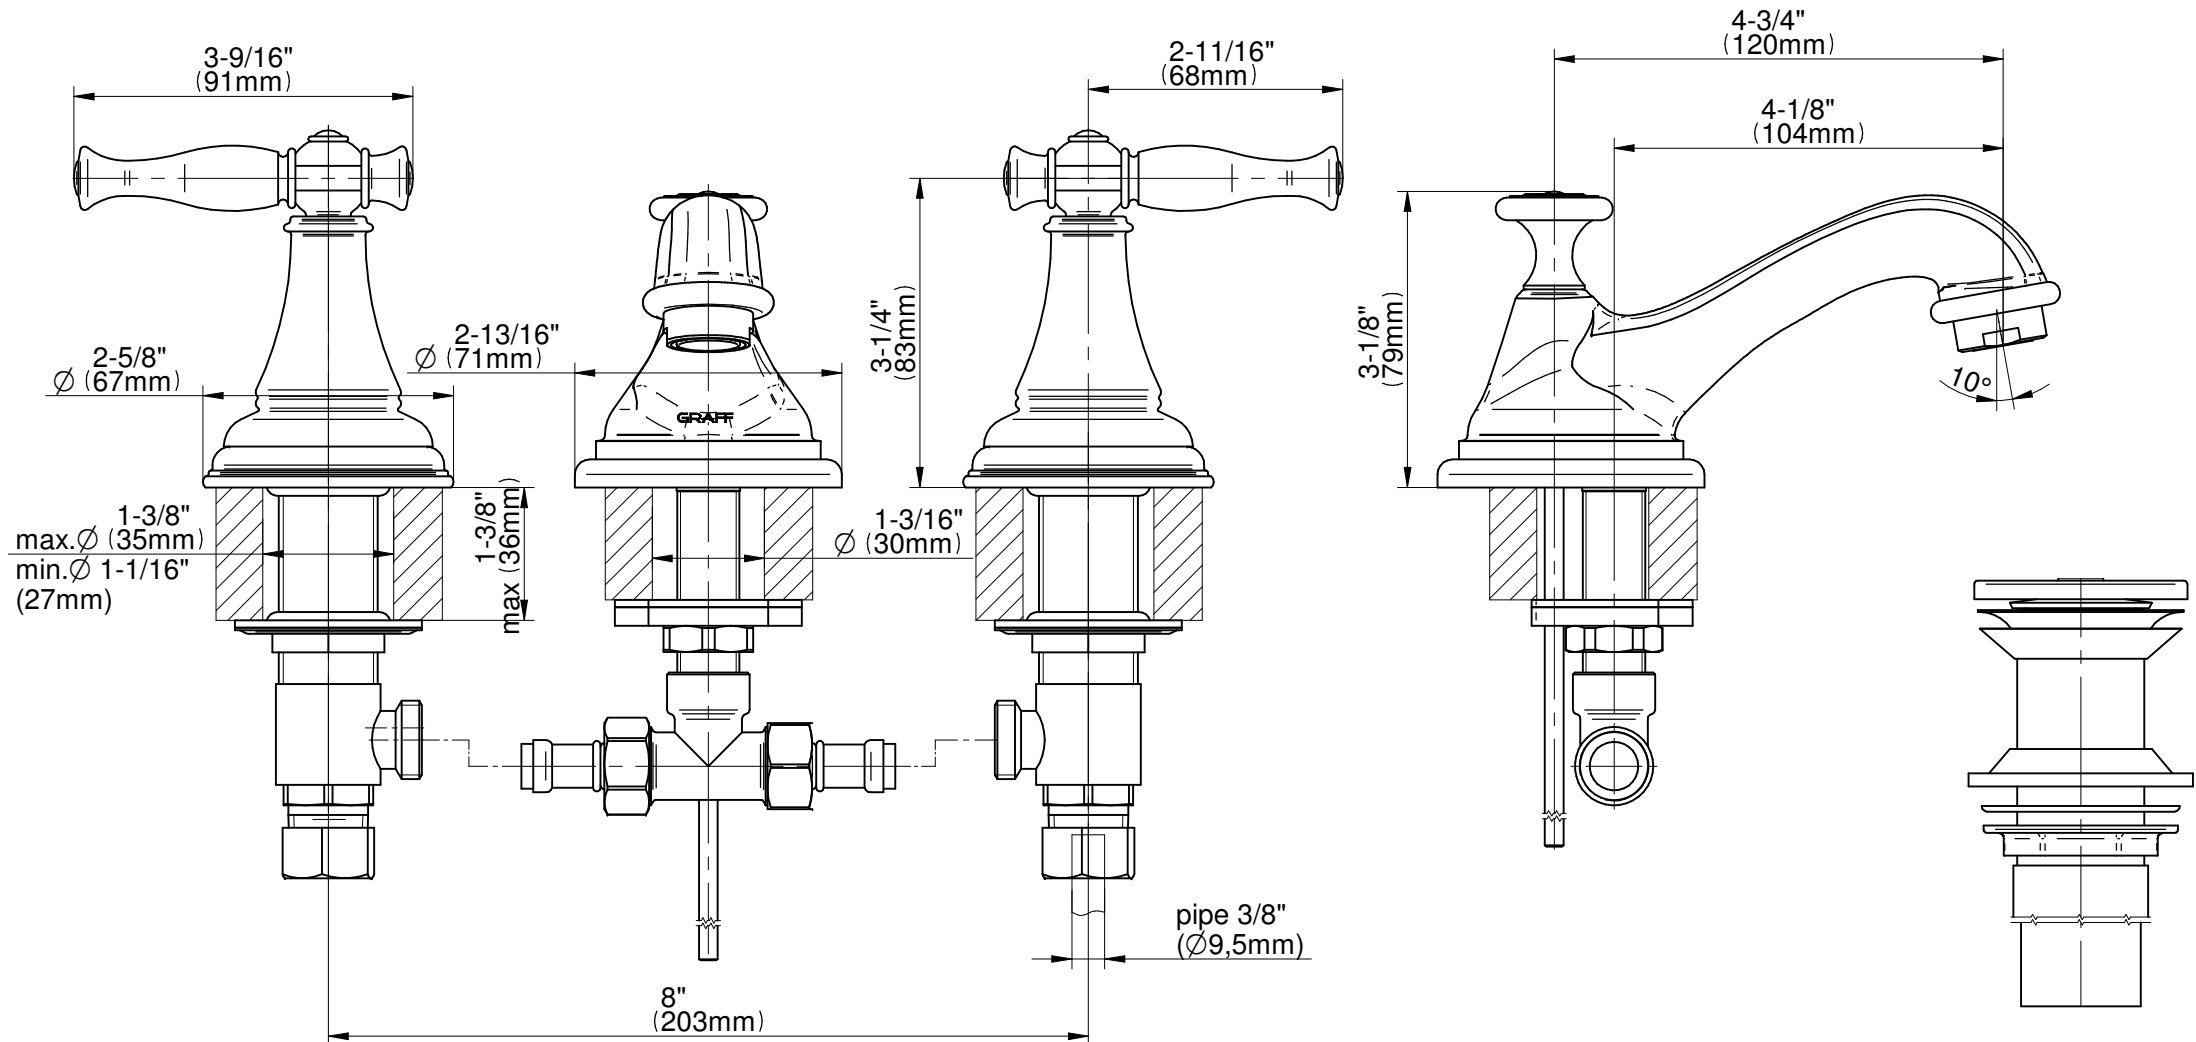

GN-2410-LM22

Lauren Series

GRAFF[®]
Art of Bath