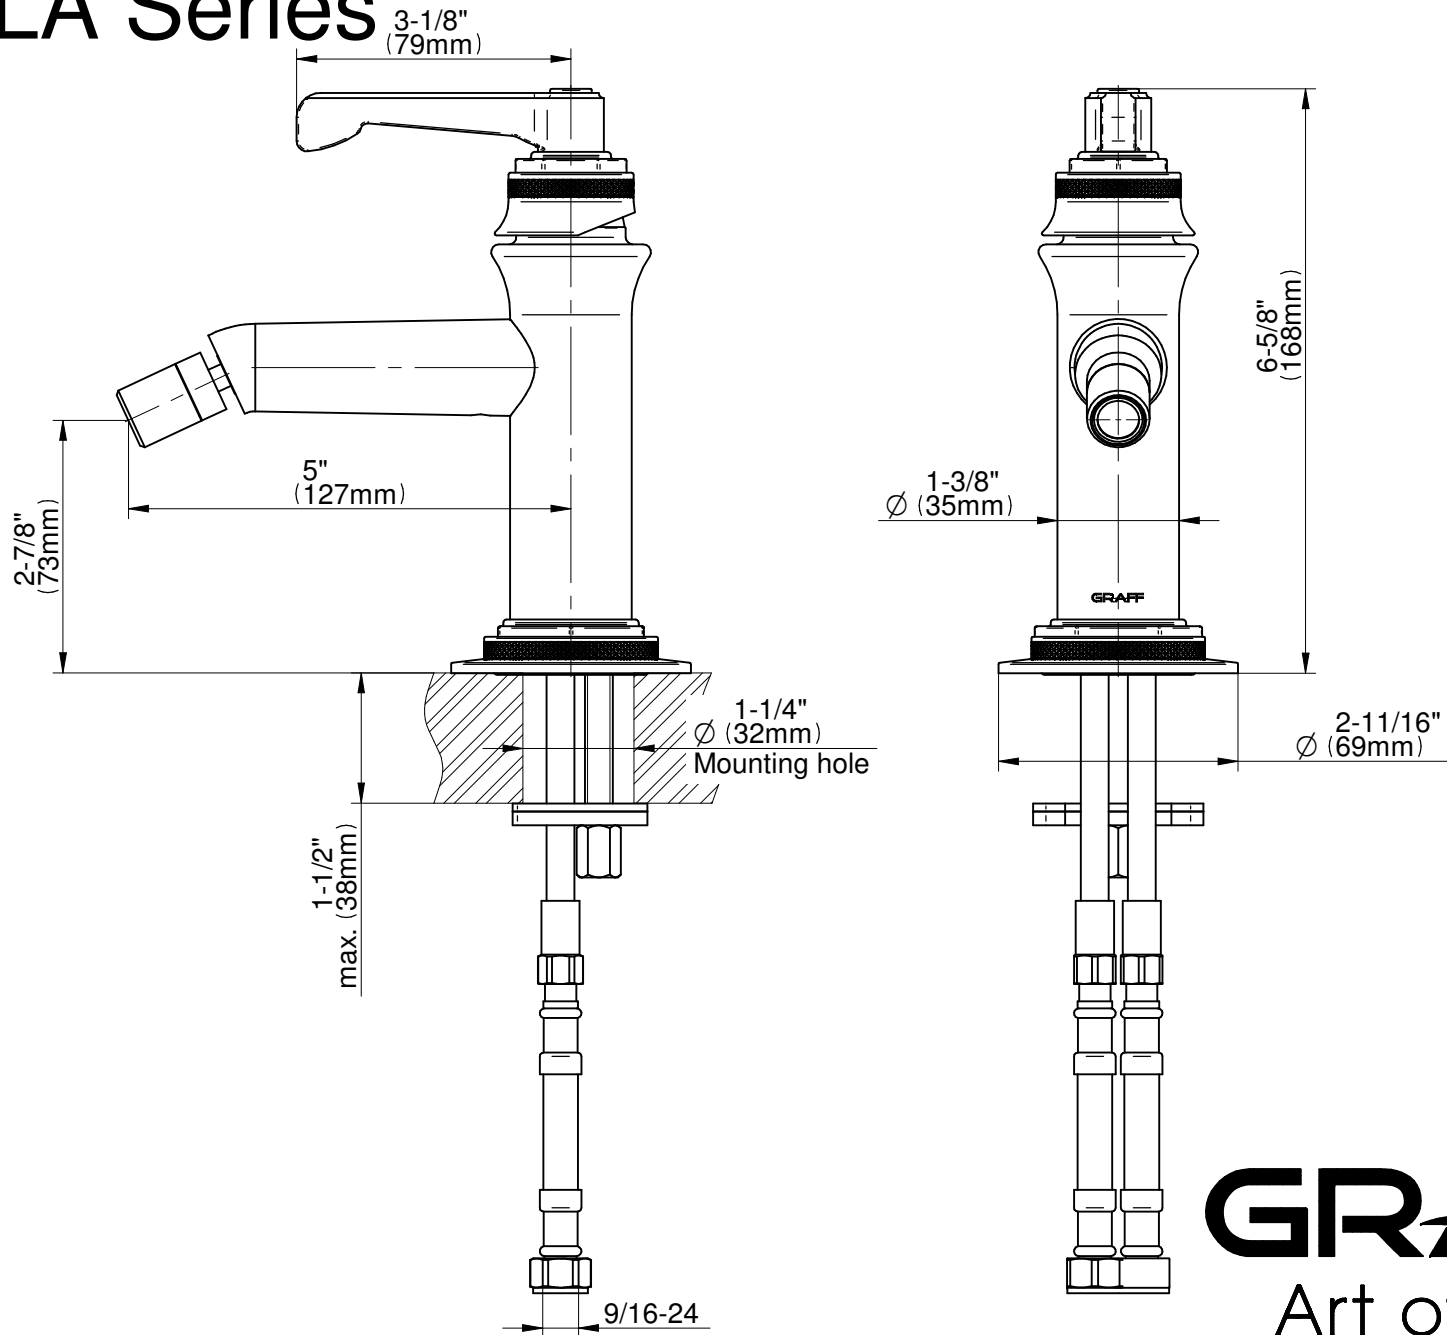

G-11660-LM60

VIGNOLA Series

GRAFF[®]
Art of Bath