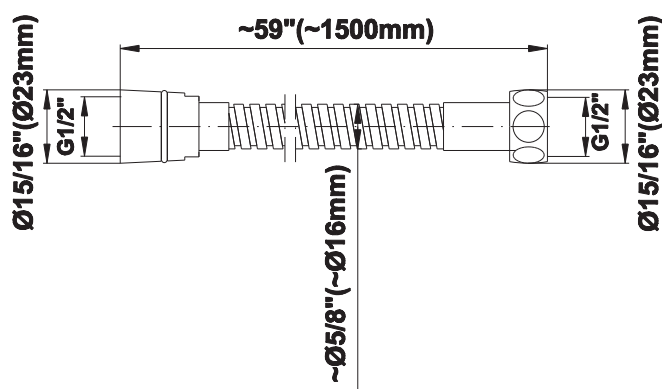

SHOWER
Traditional Handshower w/Wall-
Mounted Slide Bar
G-8630-LM34S

GRAFF®

Information

- Handshower with ceramic handle
- 22" wall-mounted slide bar and 59" shower hose
- Includes Traditional Handshower - G-8634
- Adjustable bracket fits all hoses with conical nut
- Includes 1/2" NPT male threaded wall supply elbow
- Handshower flow rate ≤ 1.5 max gpm
- CALGreen

Information

- 1/2" NPT female thread inlet

Finishes

24K Gold

24K Brushed
Gold

Olive Bronze

Polished
Chrome

Polished
Nickel

* Special order finish- call for availability

SHOWER
Traditional Handshower
G-8634

GRAFF®

Information

- Solid brass construction
- Smooth, ceramic handle
- Shower hose not included
- Handshower flow rate ≤ 1.5 max gpm
- CALGreen