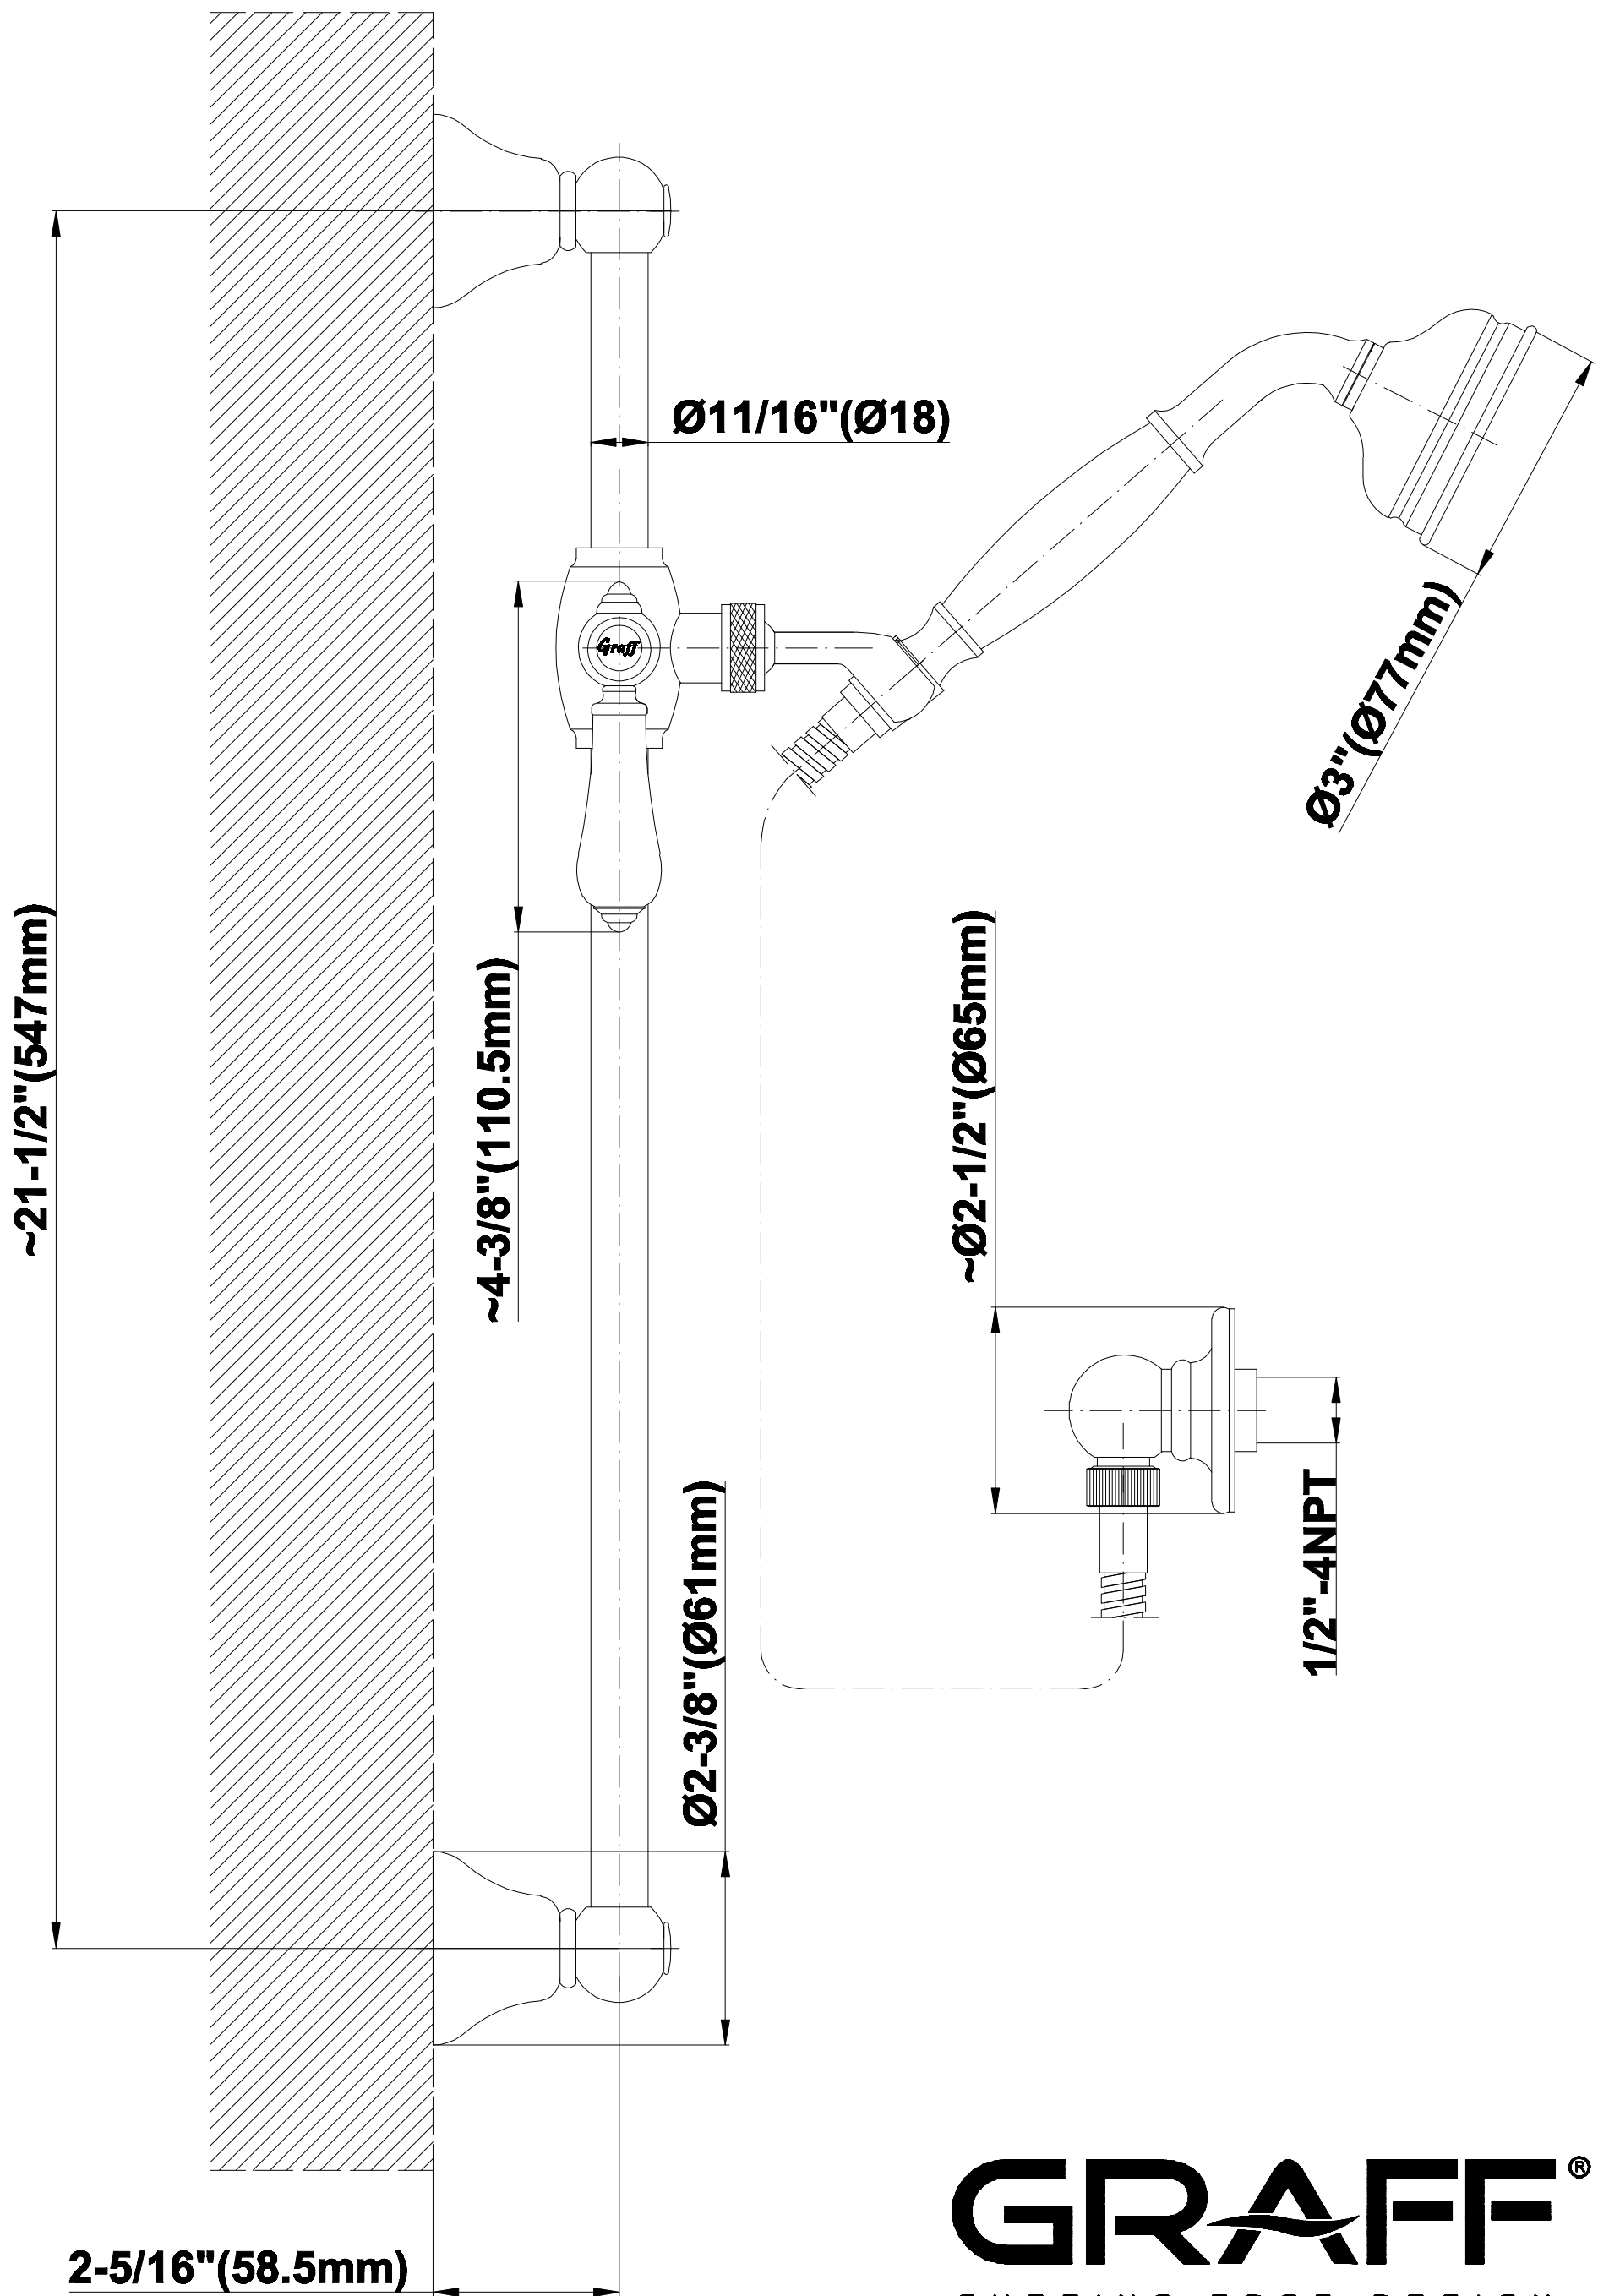

SHOWER
Traditional Handshower w/Wall-
Mounted Slide Bar
G-8630-LM34S

GRAFF®

Information

- Handshower with ceramic handle
- 22" wall-mounted slide bar and 59" shower hose
- Includes Traditional Handshower - G-8634
- Adjustable bracket fits all hoses with conical nut
- Includes 1/2" NPT male threaded wall supply elbow
- Handshower flow rate ≤ 1.5 max gpm
- CALGreen

G-8630

SHOWER
Traditional Wall-Mounted Slide
Bar
G-8601-LM34S

GRAFF®

Information

- 22" wall-mounted slide bar
- Adjustable bracket fits all hoses with conical nut
- ADA

Finishes

24K Gold

24K Brushed
Gold

Information

- 1/2" NPT female thread inlet

Finishes

24K Gold

24K Brushed
Gold

Olive Bronze

Polished
Chrome

Polished
Nickel

Steelnox®
(Satin Nickel)

Vintage
Brushed Brass

G-8603

SHOWER
59" Shower Hose
G-8605

GRAFF®

Information

- Brass spiral flexible hose with conical nut

Finishes